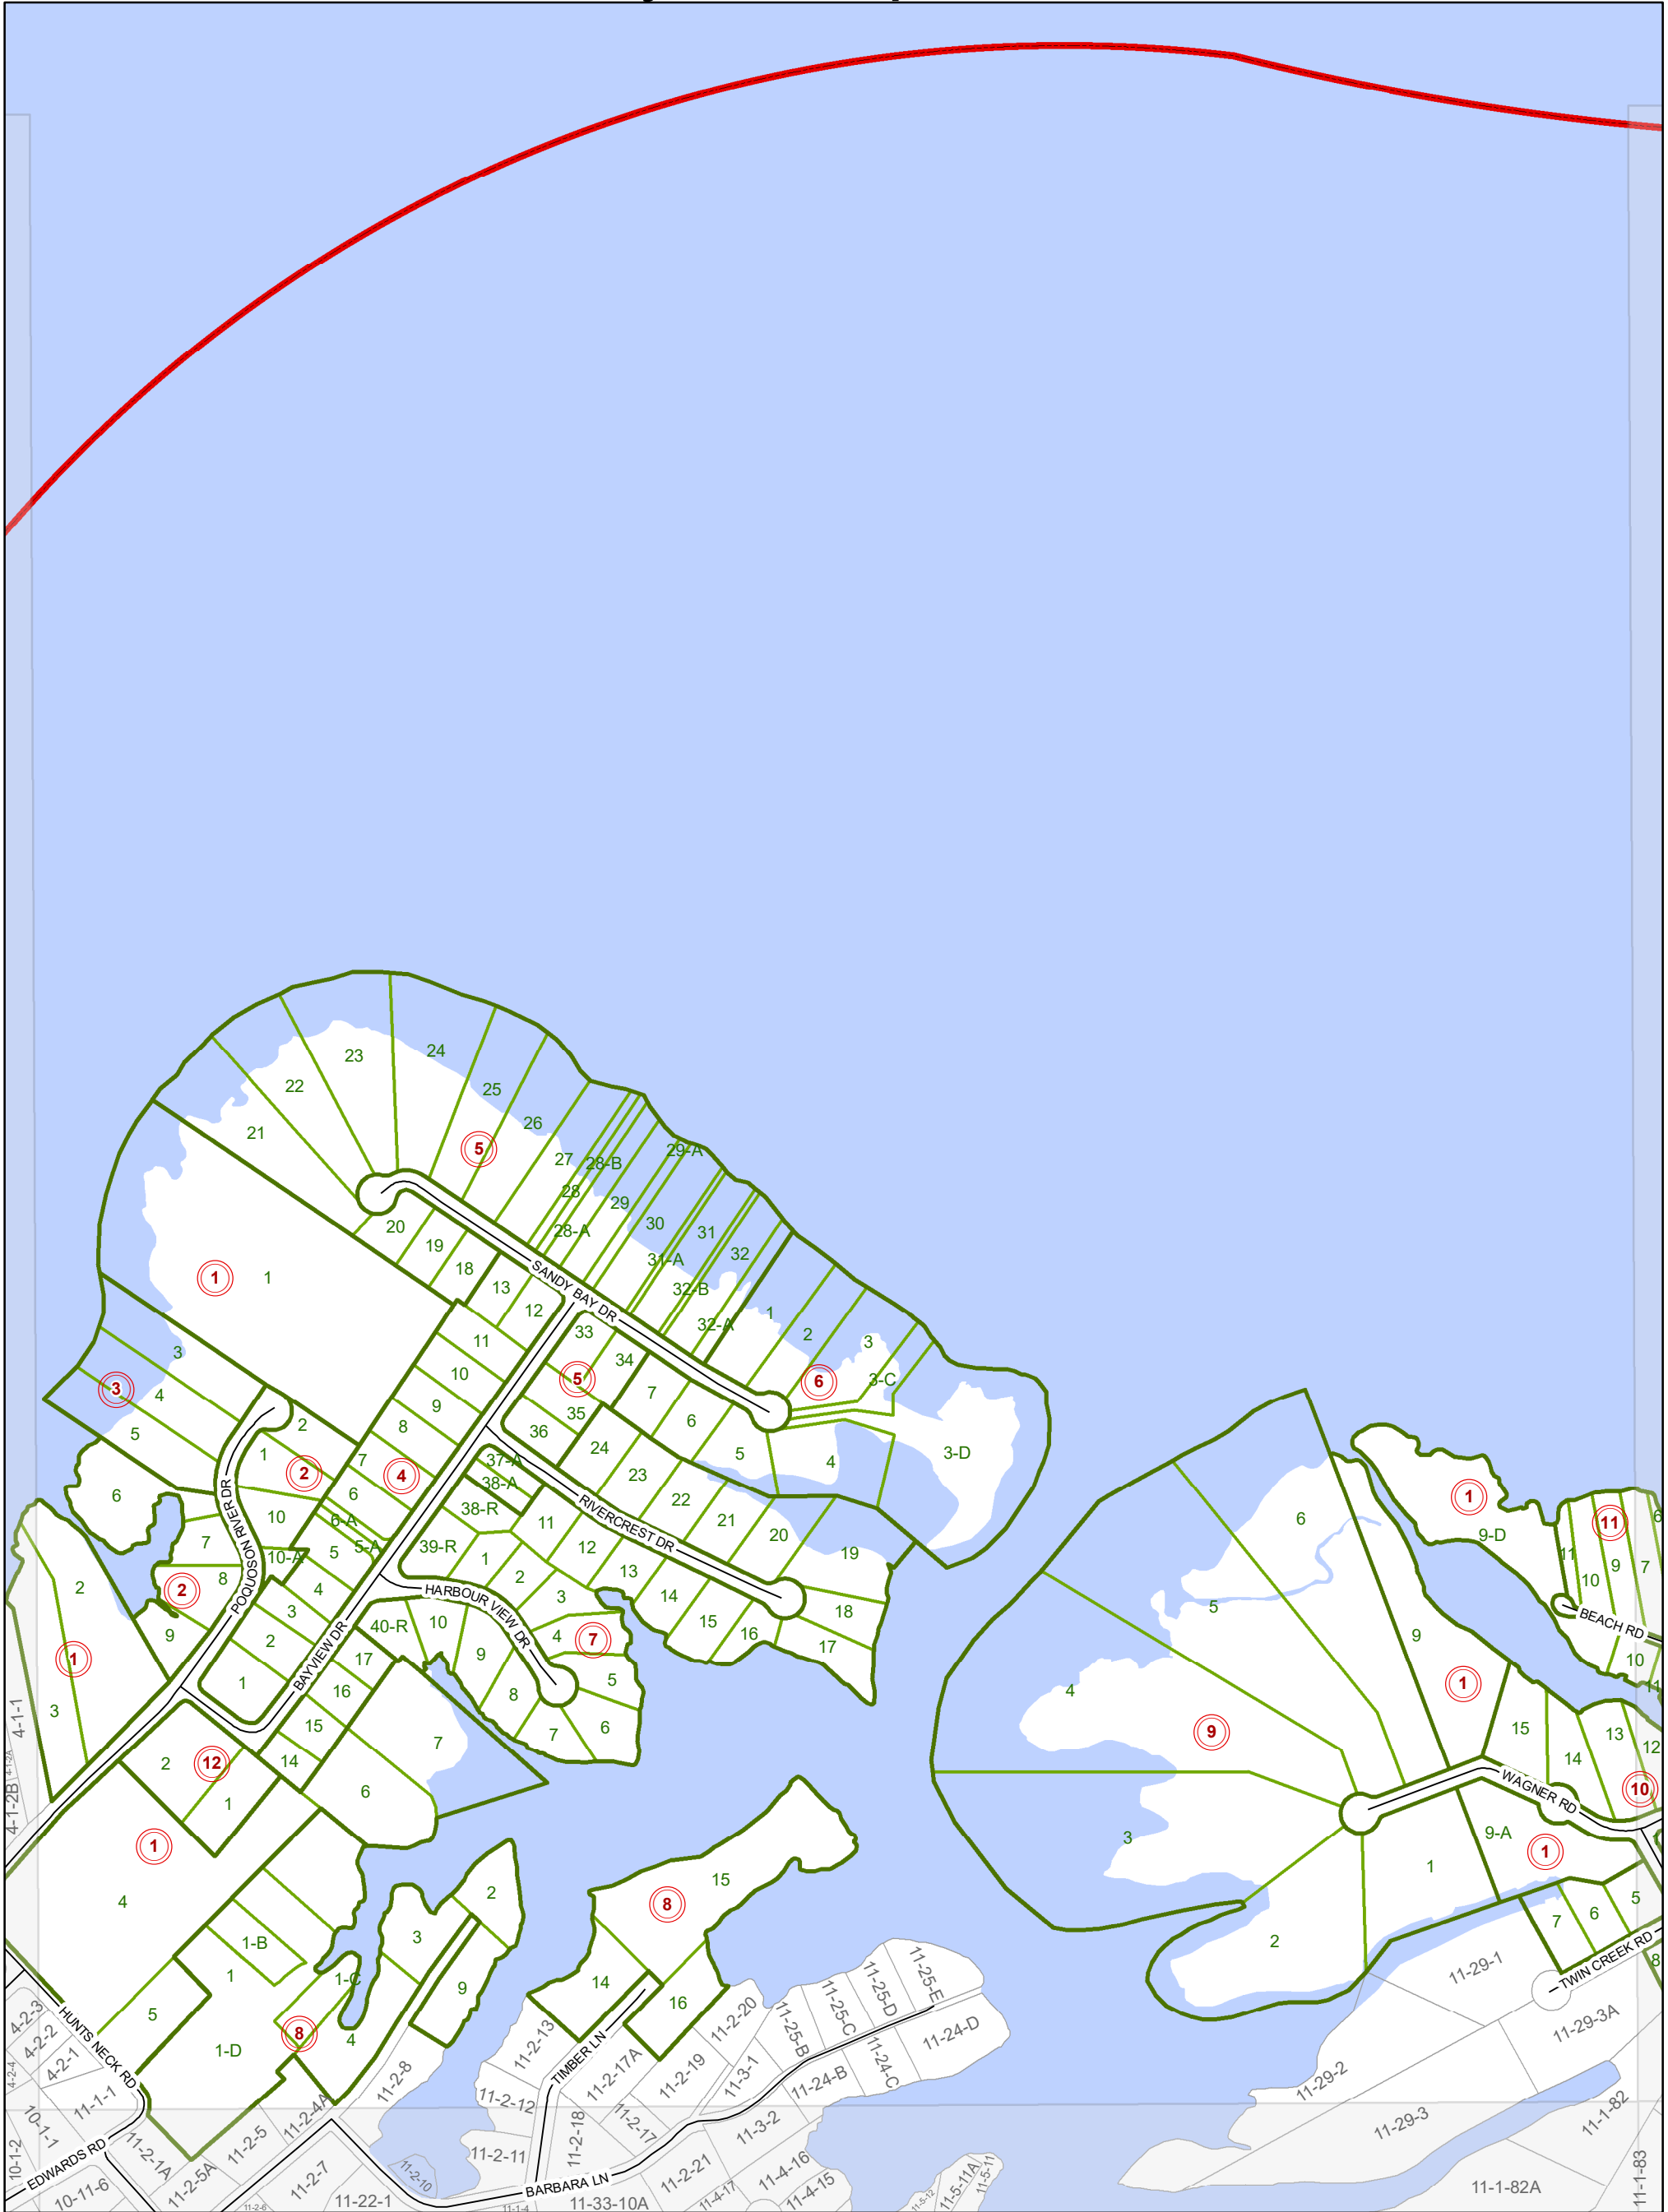

City of Poquoson

LEGEND

-  Roads
-  City Boundary
-  Phases
-  Sections
-  Lots
-  Adjacent Lots
-  Water Bodies

Map information is believed to be accurate, but accuracy is not guaranteed. Any errors or omissions should be reported to the City of Poquoson. In no event will the city be liable for any damages or other pecuniary loss that may arise from the use of this data.

Map Last Updated: 8/28/2018

Section 5