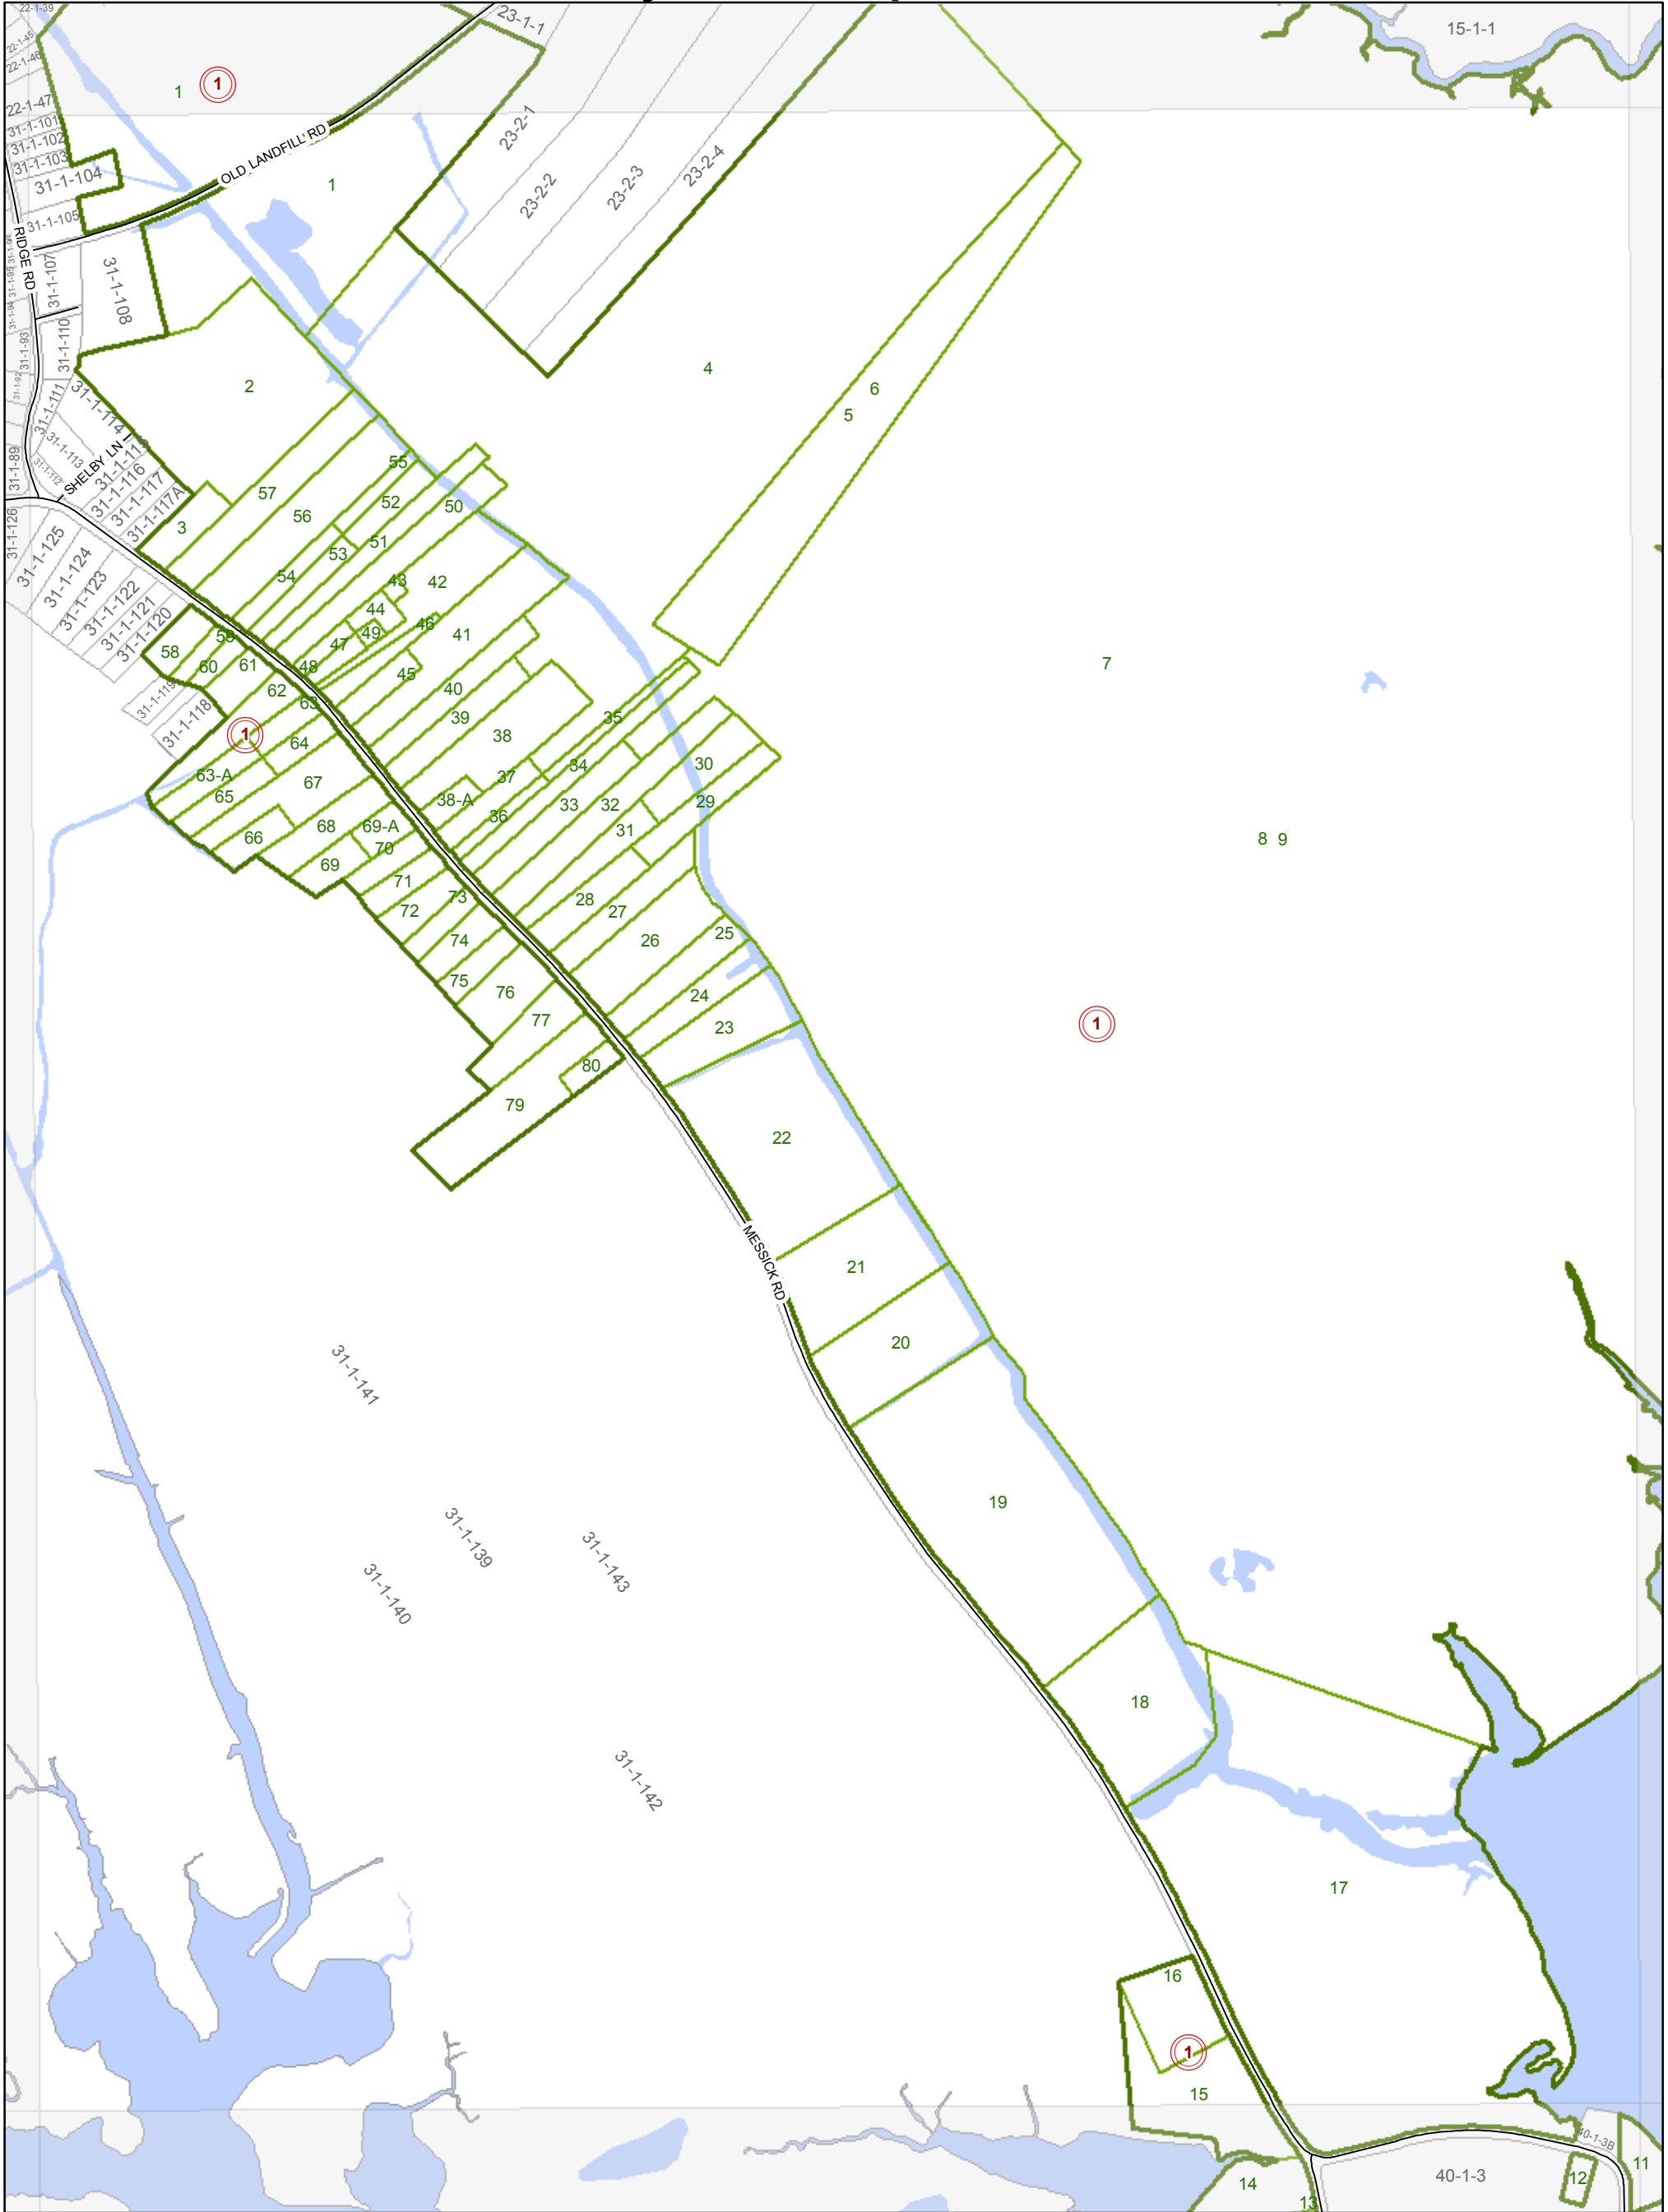

City of Poquoson

LEGEND

- Roads
- City Boundary
- Phases
- Sections
- Lots
- Adjacent Lots
- Water Bodies

Map information is believed to be accurate, but accuracy is not guaranteed. Any errors or omissions should be reported to the City of Poquoson. In no event will the city be liable for any damages or other pecuniary loss that may arise from the use of this data.

Map Last Updated: 2/2/2017

Section 32