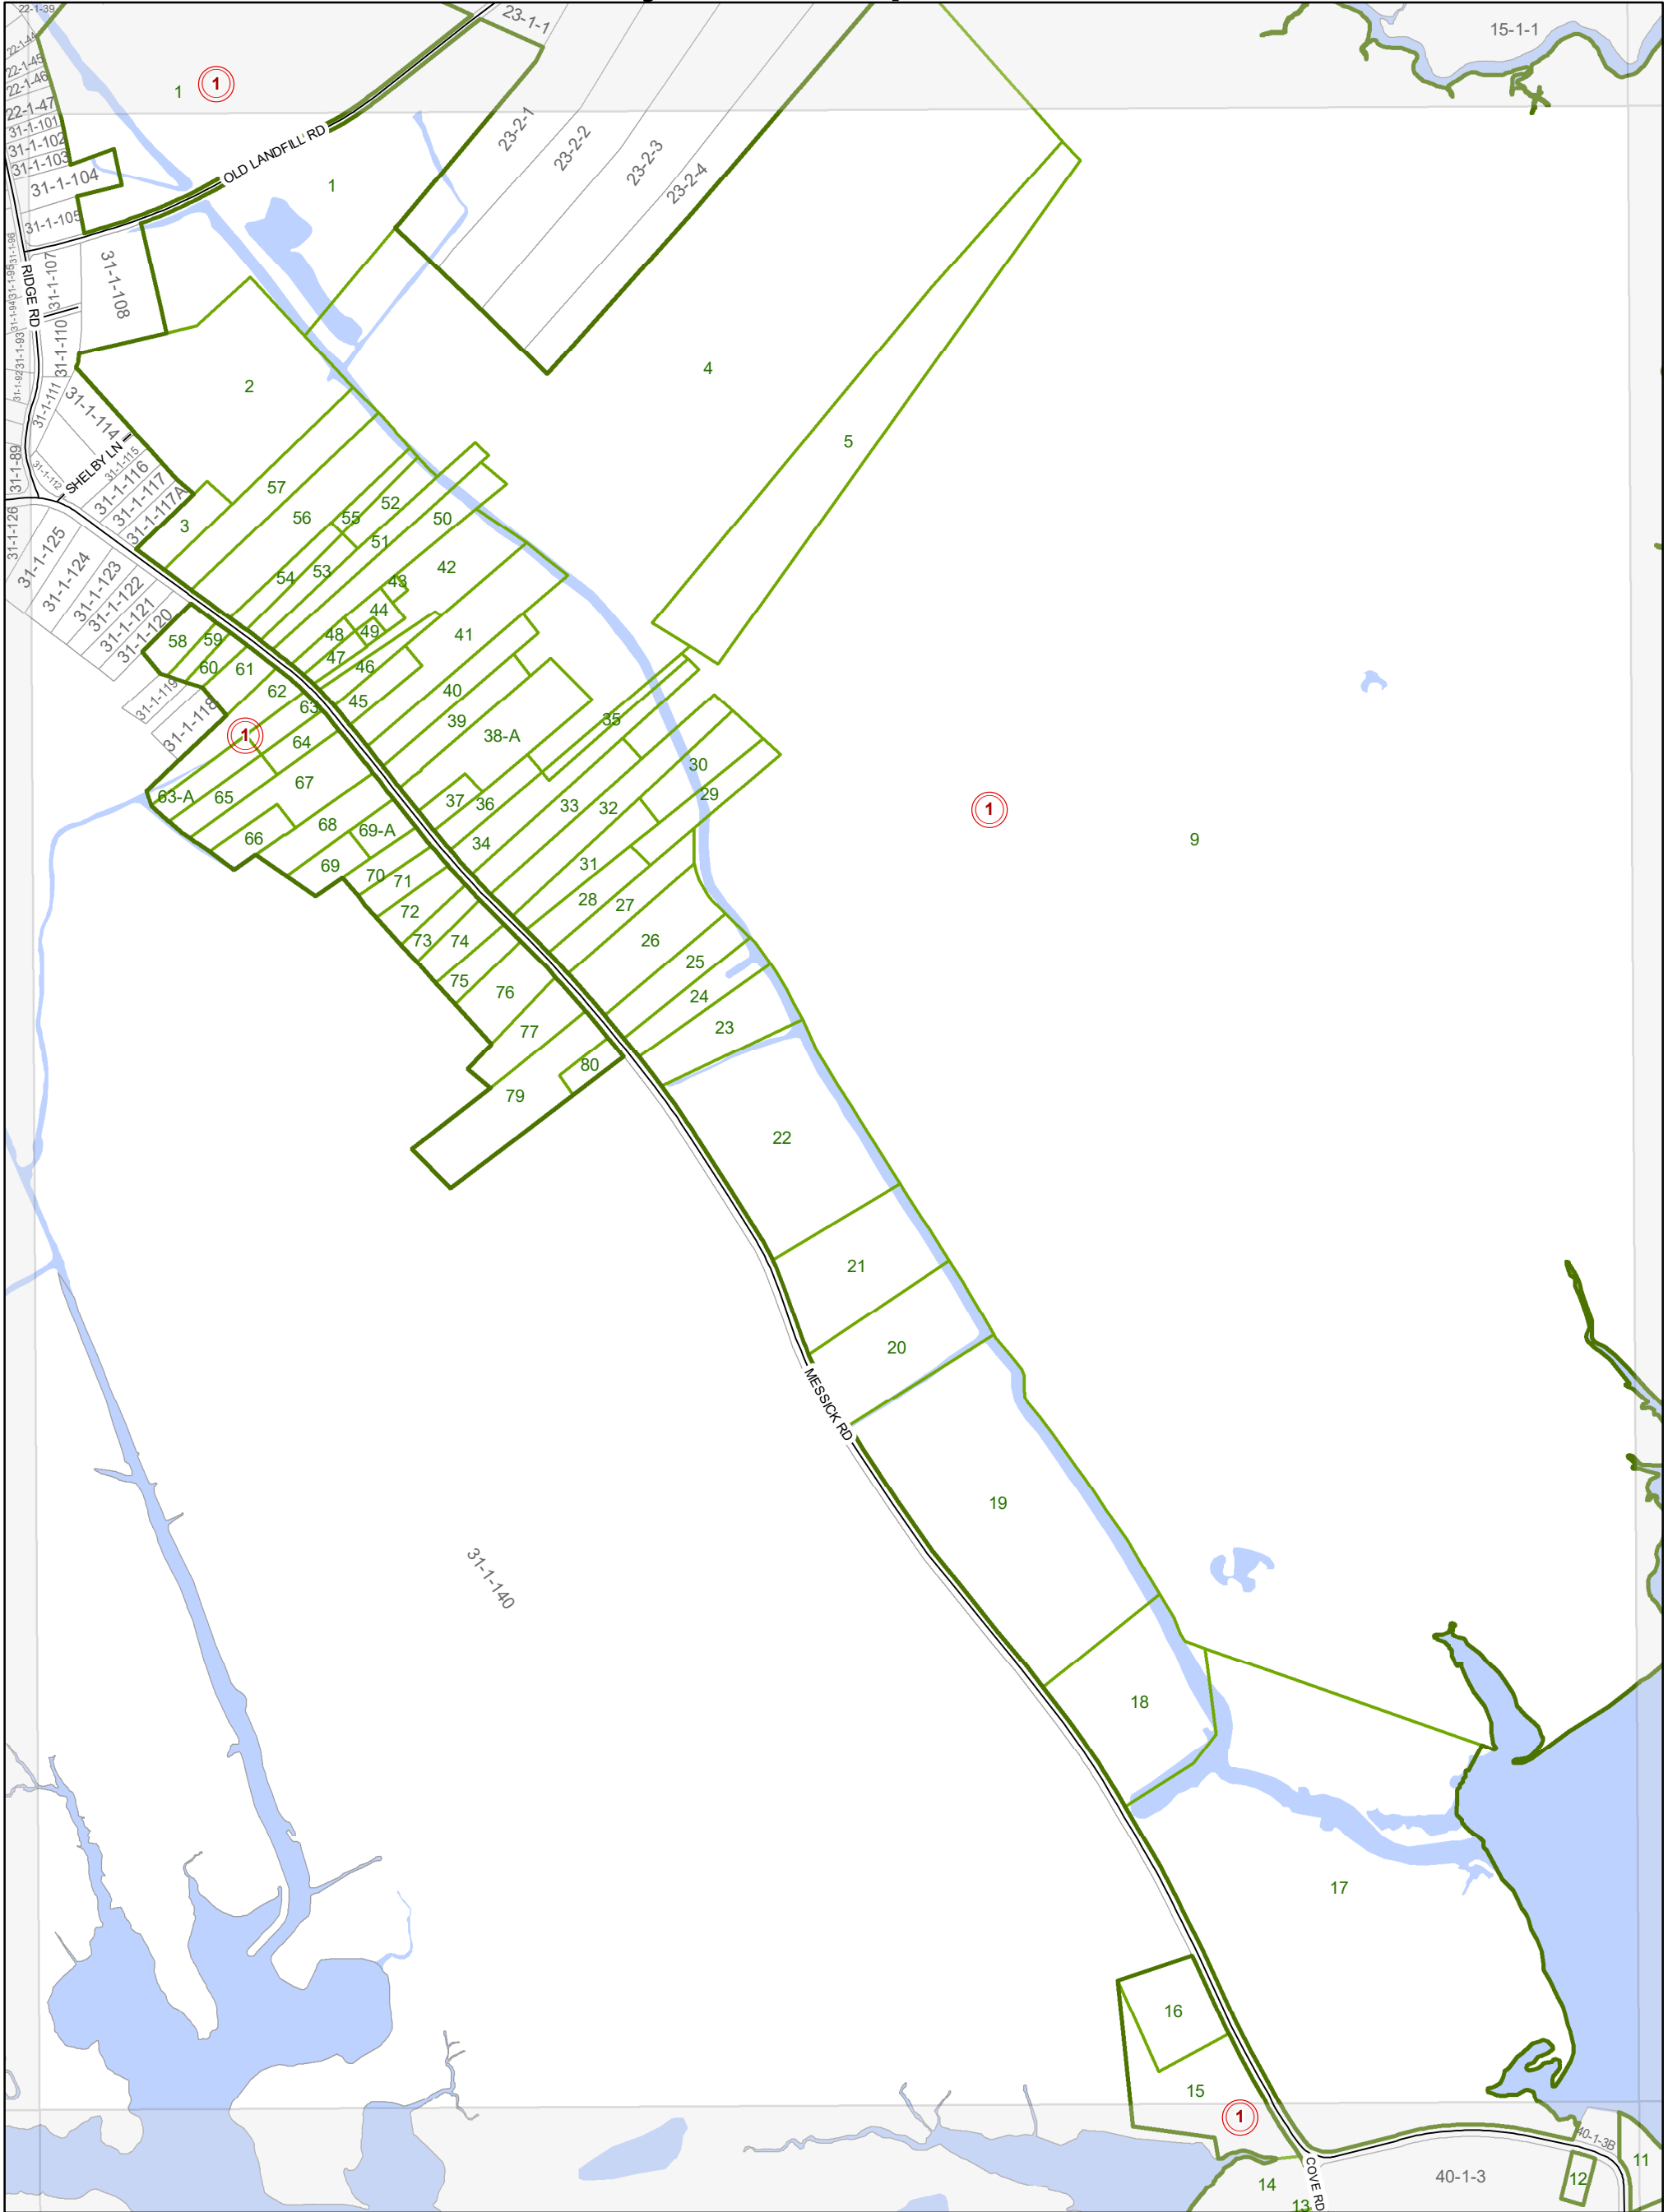

City of Poquoson

LEGEND

-  Roads
-  City Boundary
-  Phases
-  Sections
-  Lots
-  Adjacent Lots
-  Water Bodies

Map information is believed to be accurate, but accuracy is not guaranteed. Any errors or omissions should be reported to the City of Poquoson. In no event will the city be liable for any damages or other pecuniary loss that may arise from the use of this data.

Map Last Updated: 8/28/2018

Section 32