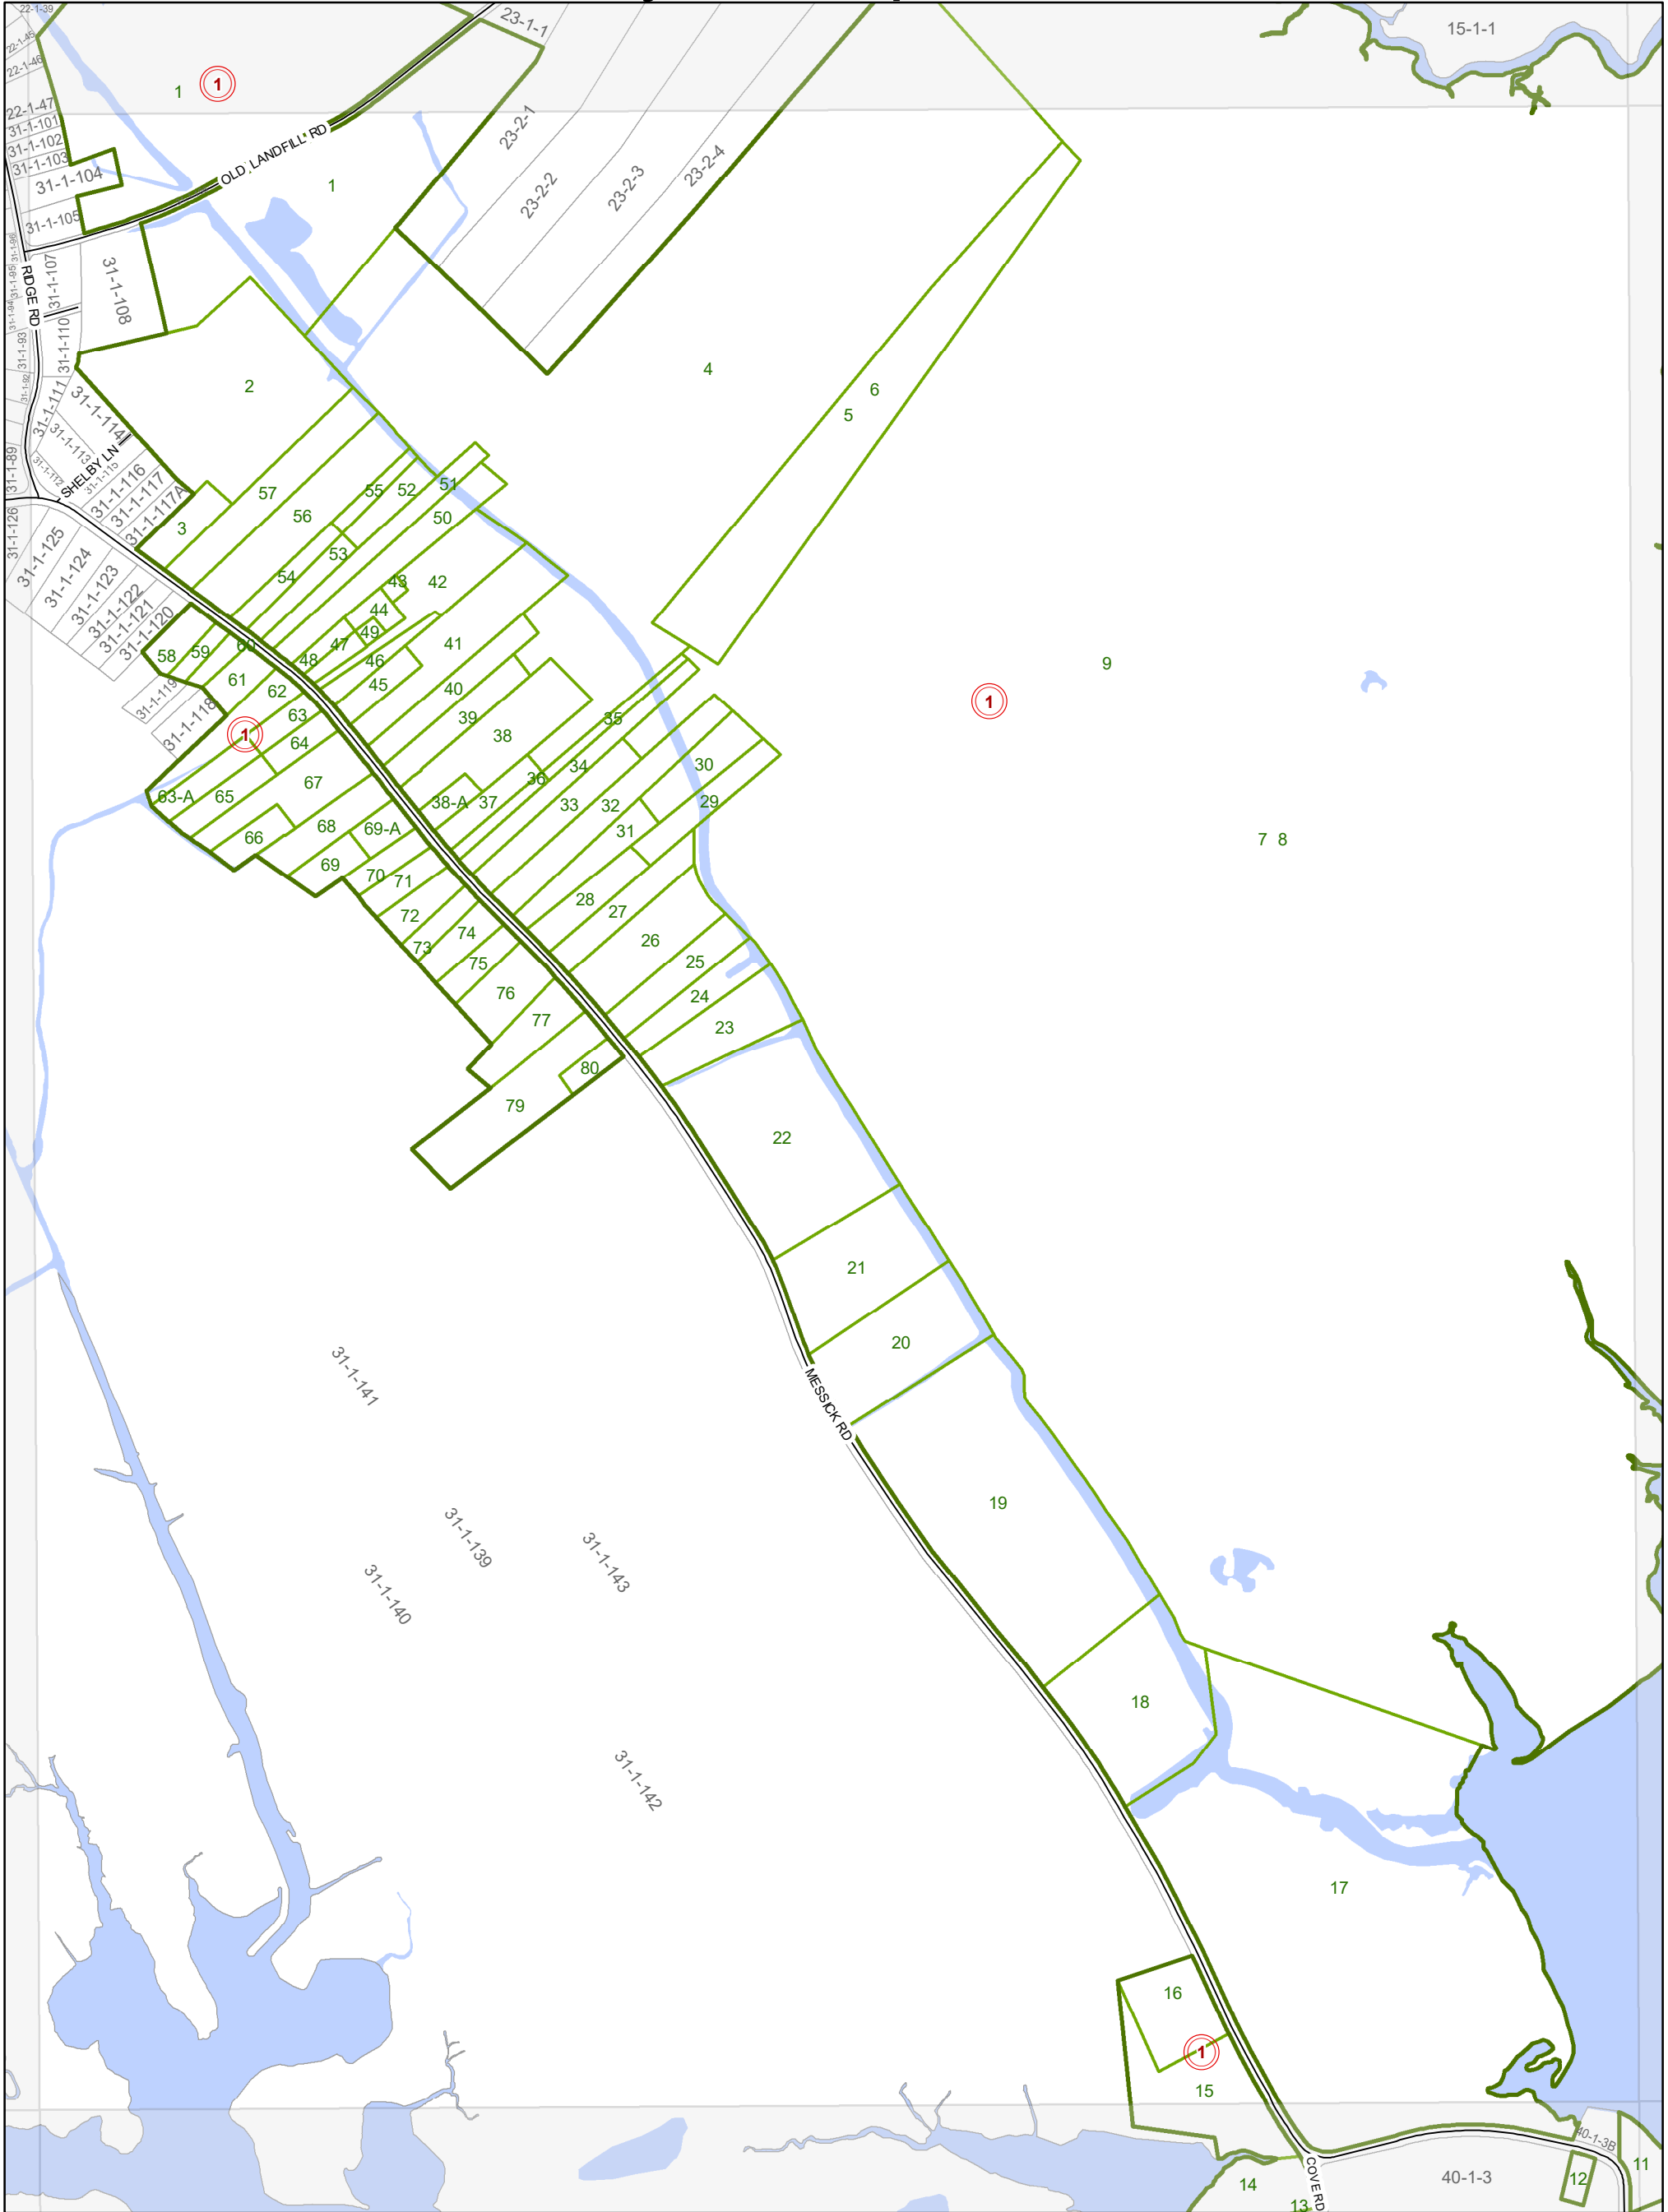

City of Poquoson

LEGEND

- Roads
- City Boundary
- Water Bodies
- Phases
- Sections
- Lots
- Adjacent Lots

Map information is believed to be accurate, but accuracy is not guaranteed. Any errors or omissions should be reported to the City of Poquoson. In no event will the city be liable for any damages or other pecuniary loss that may arise from the use of this data.

Map Last Updated: 5/24/2018

Section 32