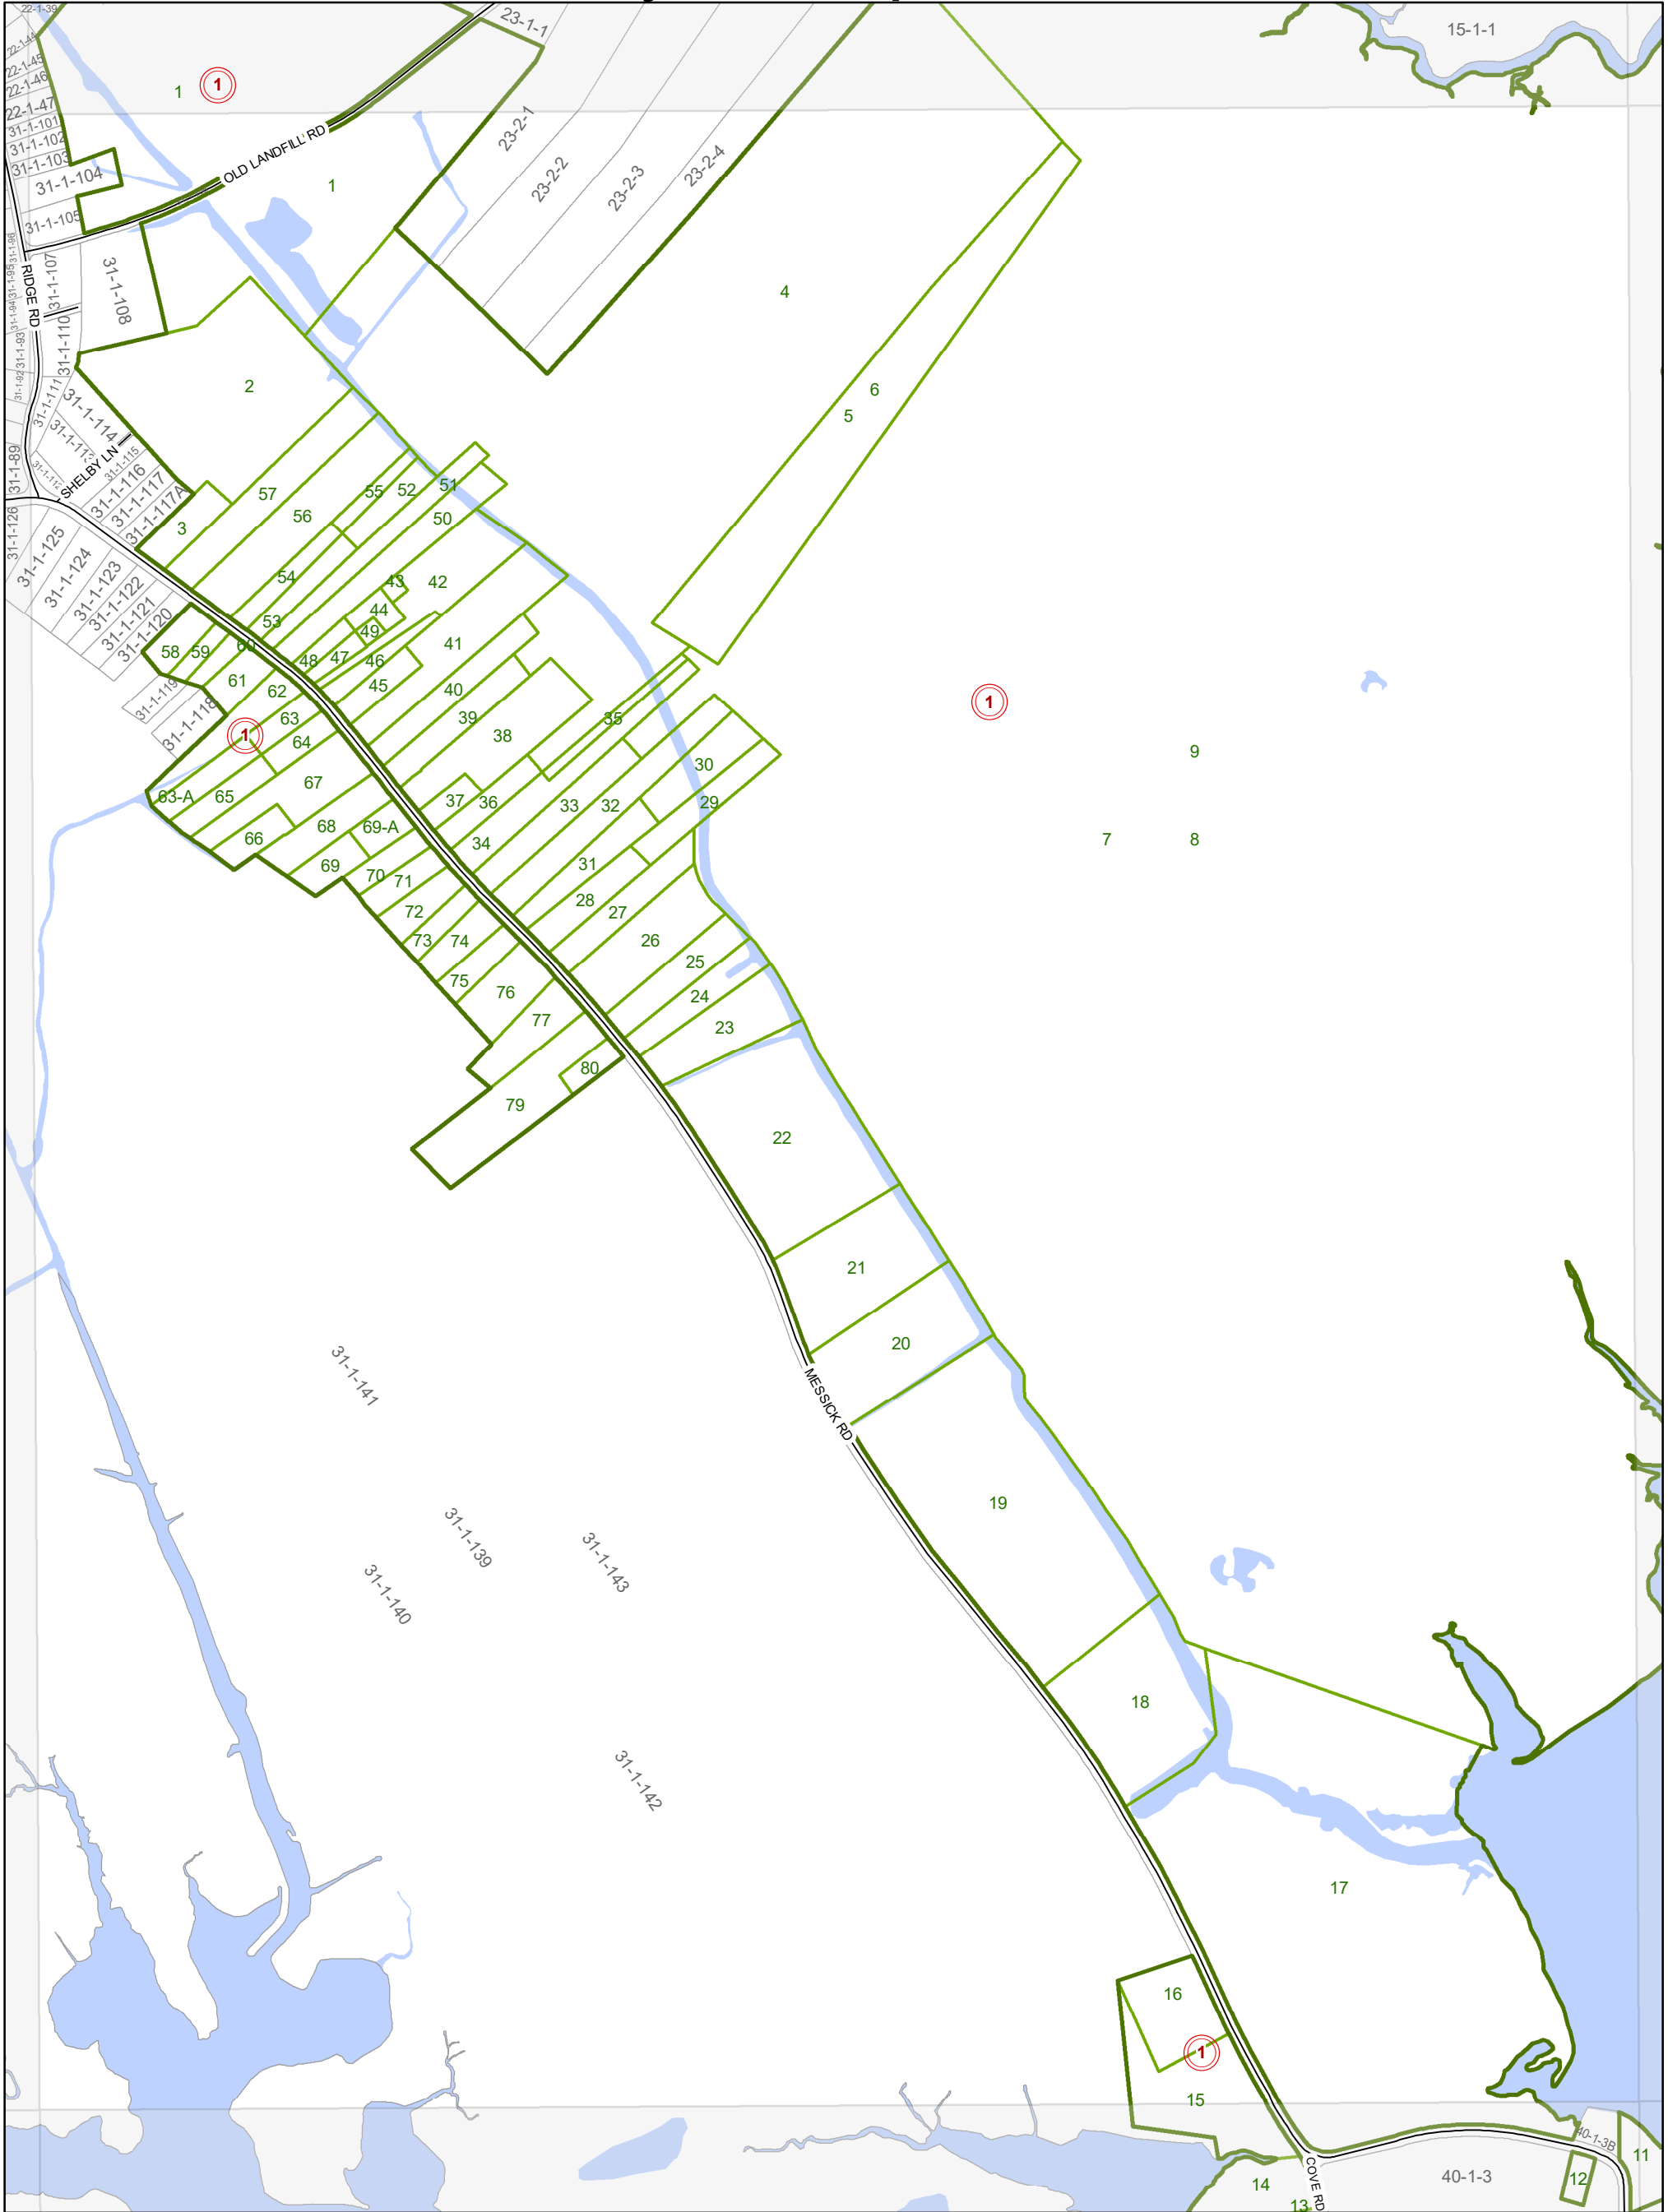

City of Poquoson

LEGEND

- Roads
- City Boundary
- Phases
- Sections
- Lots
- Adjacent Lots
- Water Bodies

Map information is believed to be accurate, but accuracy is not guaranteed. Any errors or omissions should be reported to the City of Poquoson. In no event will the city be liable for any damages or other pecuniary loss that may arise from the use of this data.

Map Last Updated: 6/29/2018

Section 32