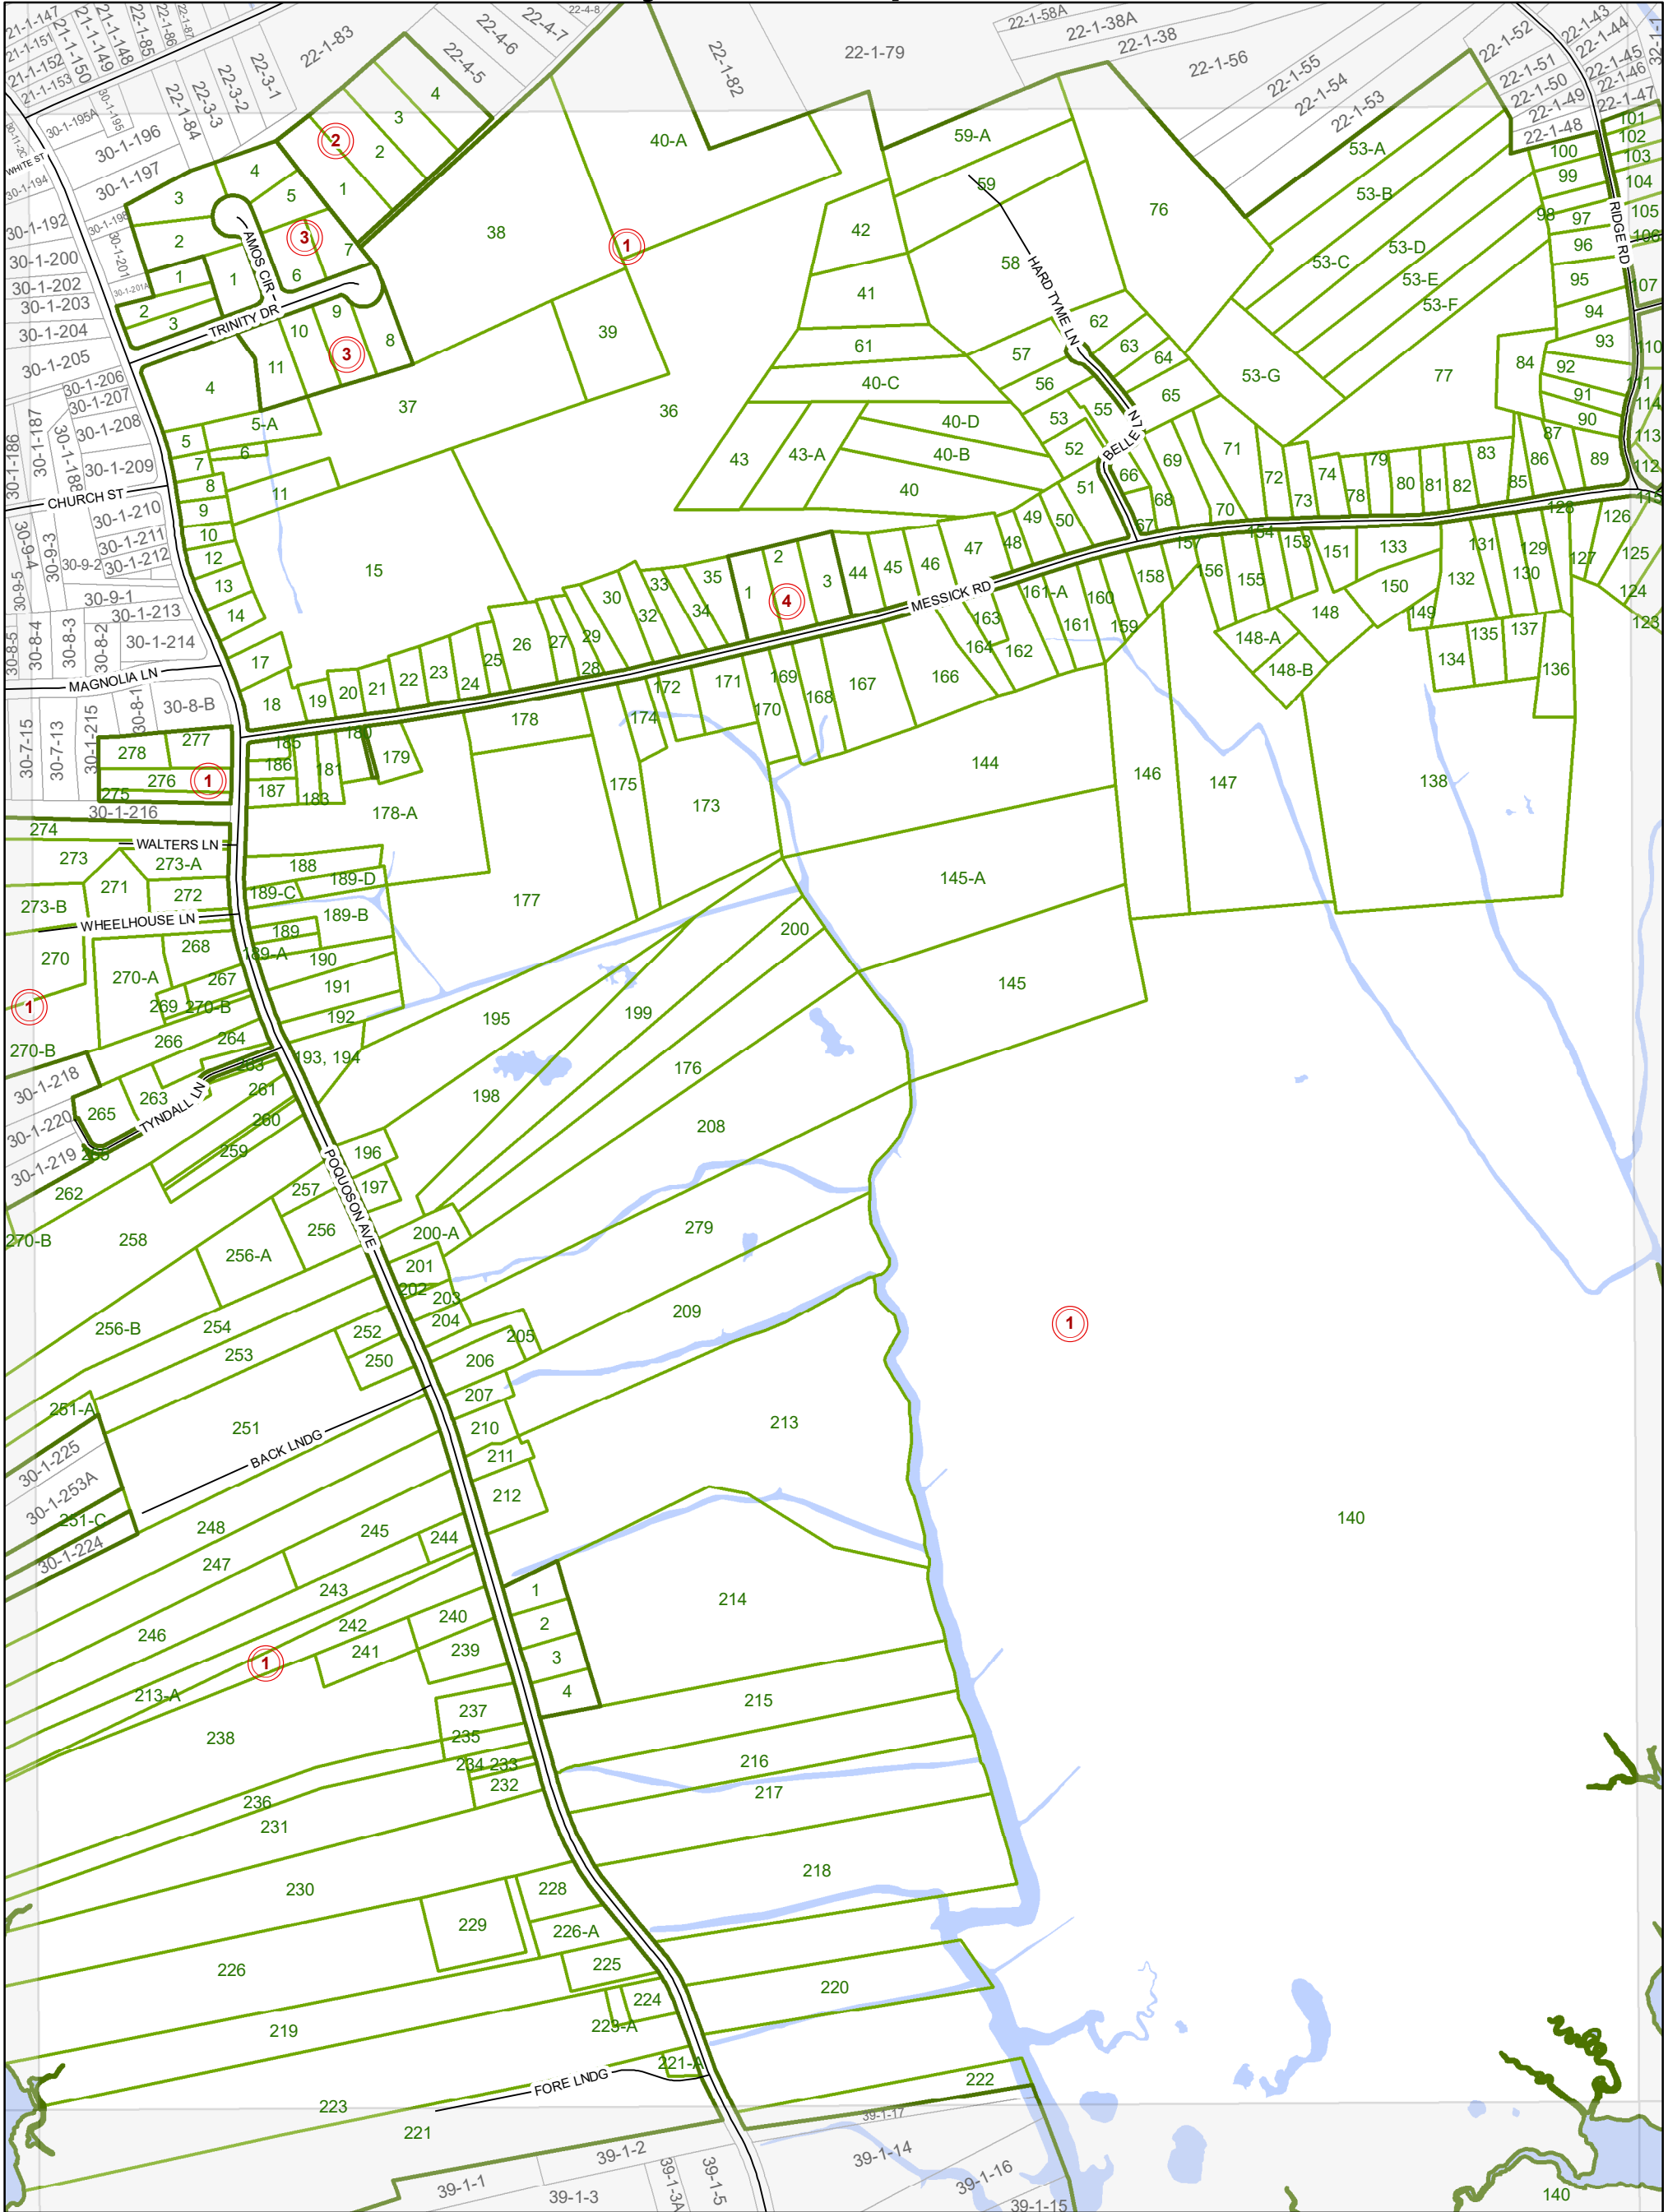

City of Poquoson

LEGEND

- Roads
- City Boundary
- Phases
- Sections
- Lots
- Adjacent Lots
- Water Bodies

Map information is believed to be accurate, but accuracy is not guaranteed. Any errors or omissions should be reported to the City of Poquoson. In no event will the city be liable for any damages or other pecuniary loss that may arise from the use of this data.

Map Last Updated: 8/28/2018

Section 31