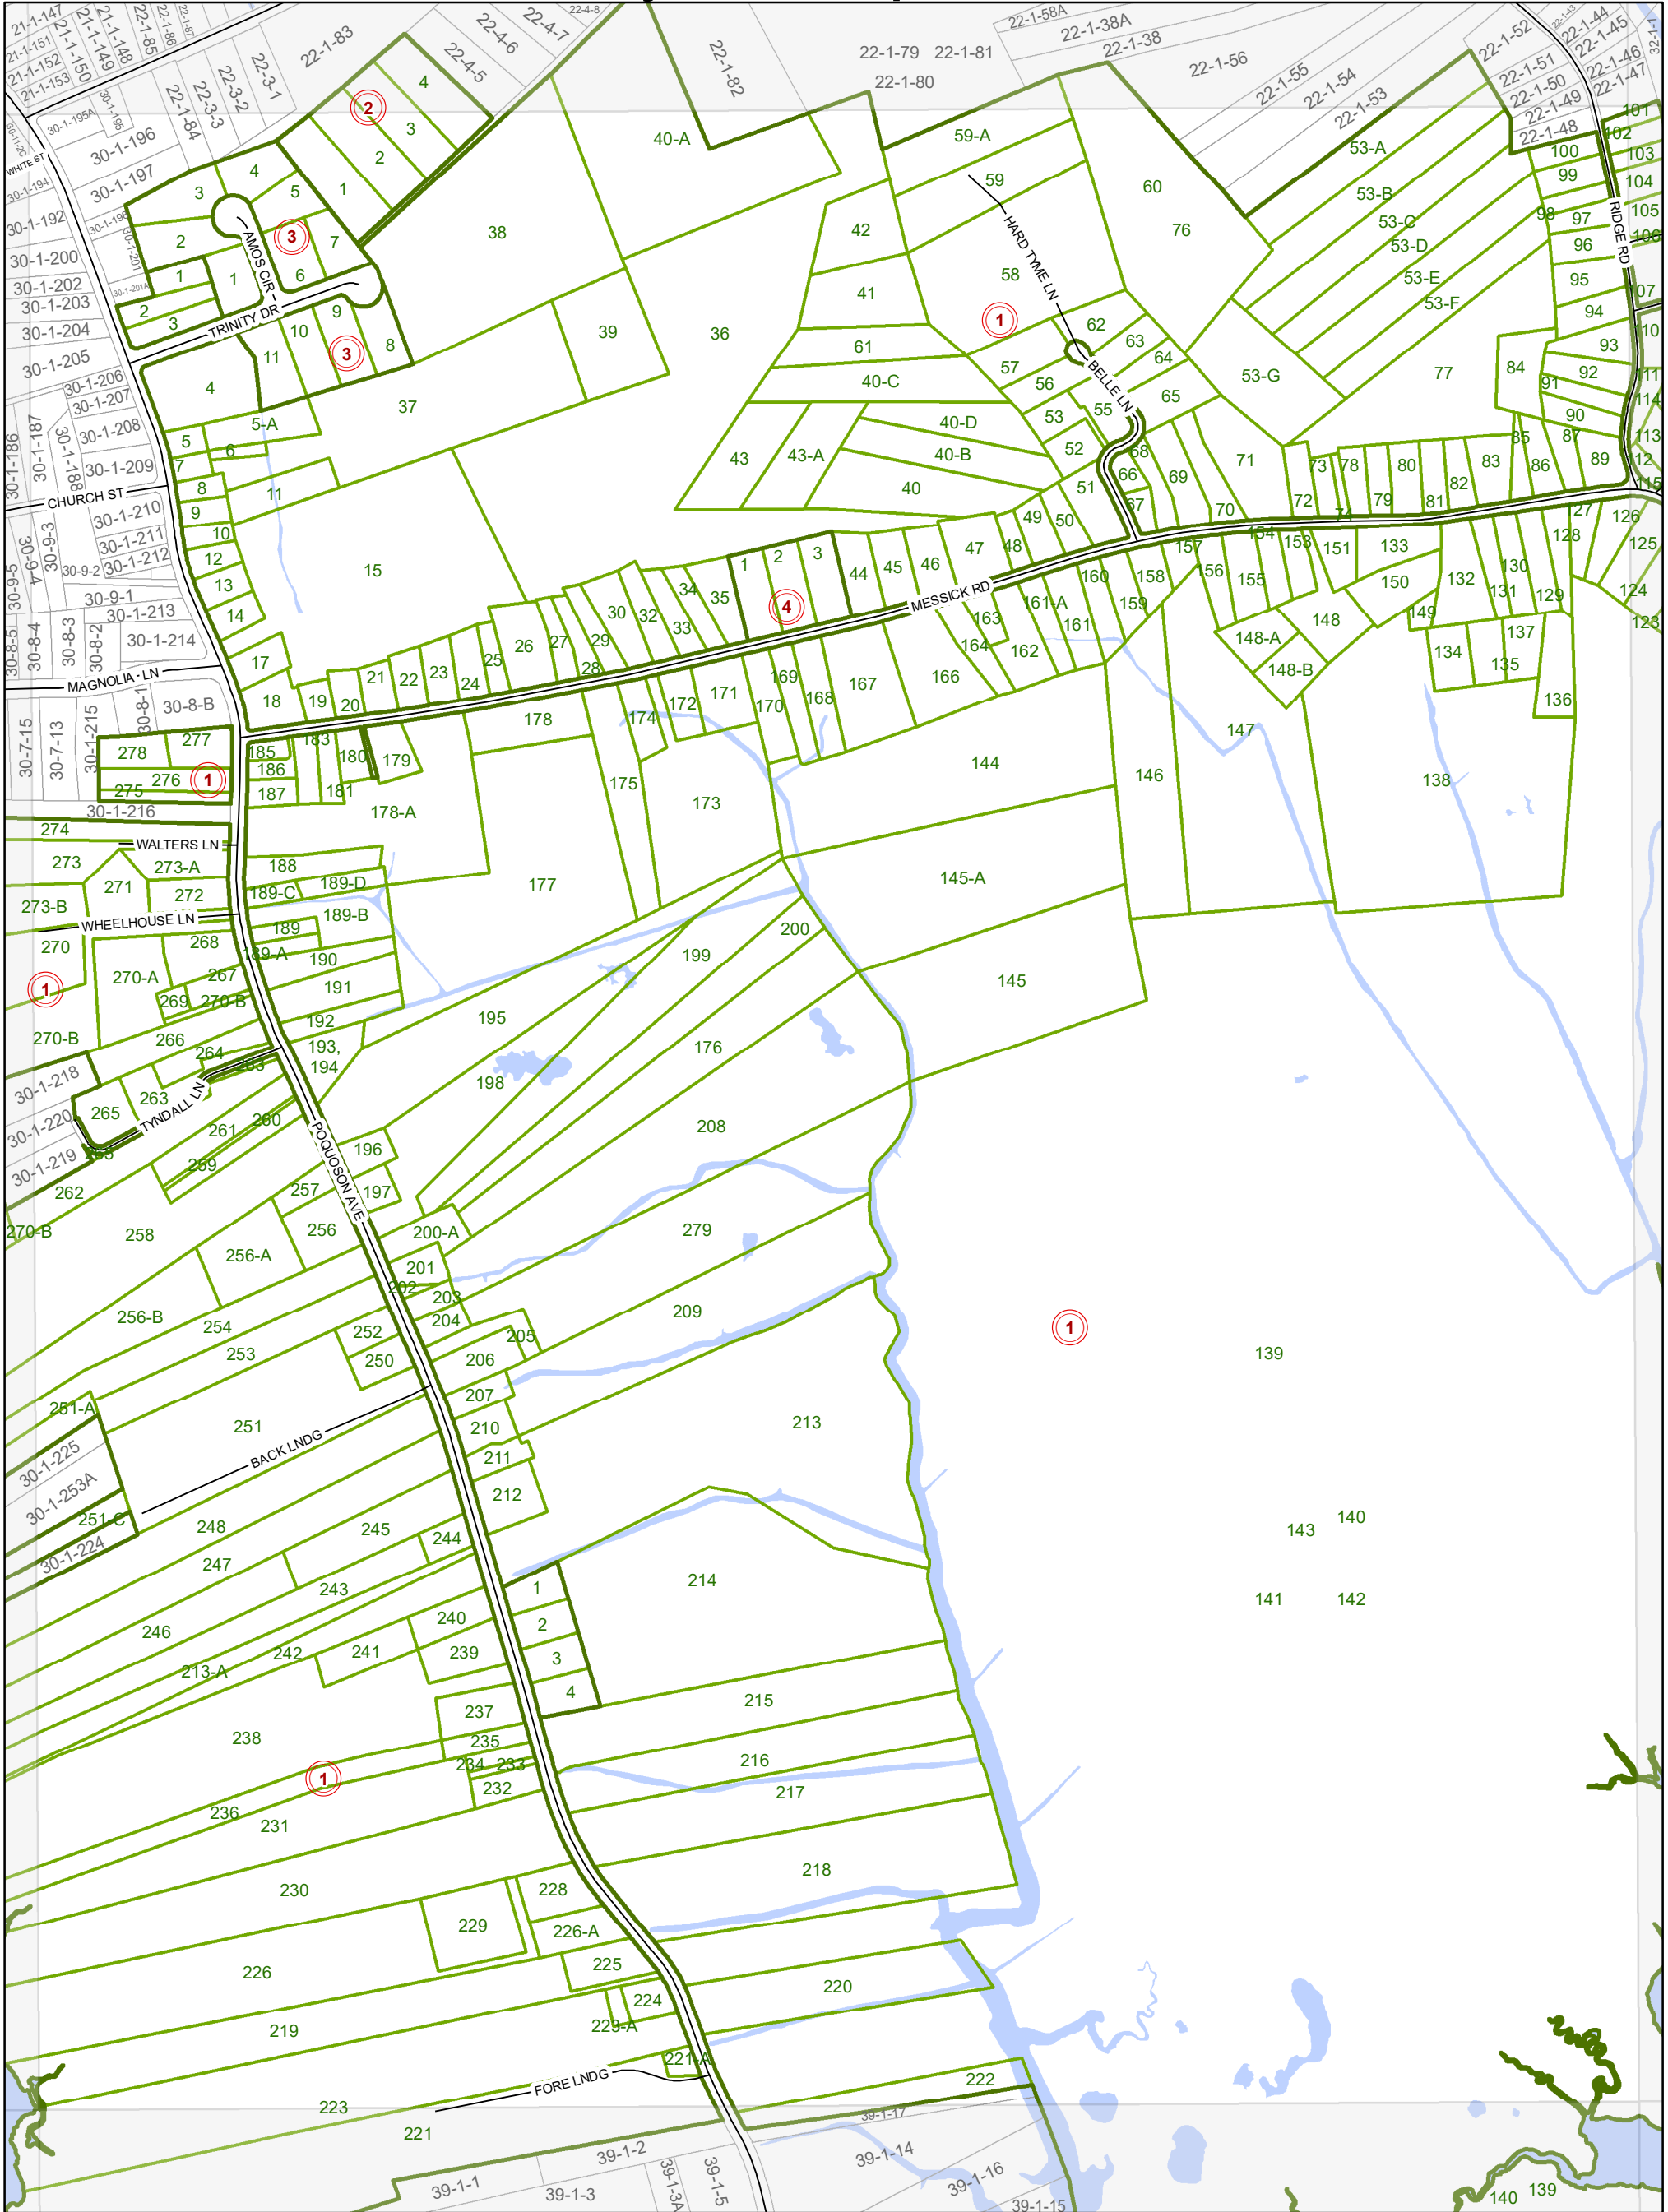

City of Poquoson

LEGEND

- Roads
- City Boundary
- Phases
- Sections
- Lots
- Adjacent Lots
- Water Bodies

Map information is believed to be accurate, but accuracy is not guaranteed. Any errors or omissions should be reported to the City of Poquoson. In no event will the city be liable for any damages or other pecuniary loss that may arise from the use of this data.

Map Last Updated: 5/24/2018

Section 31