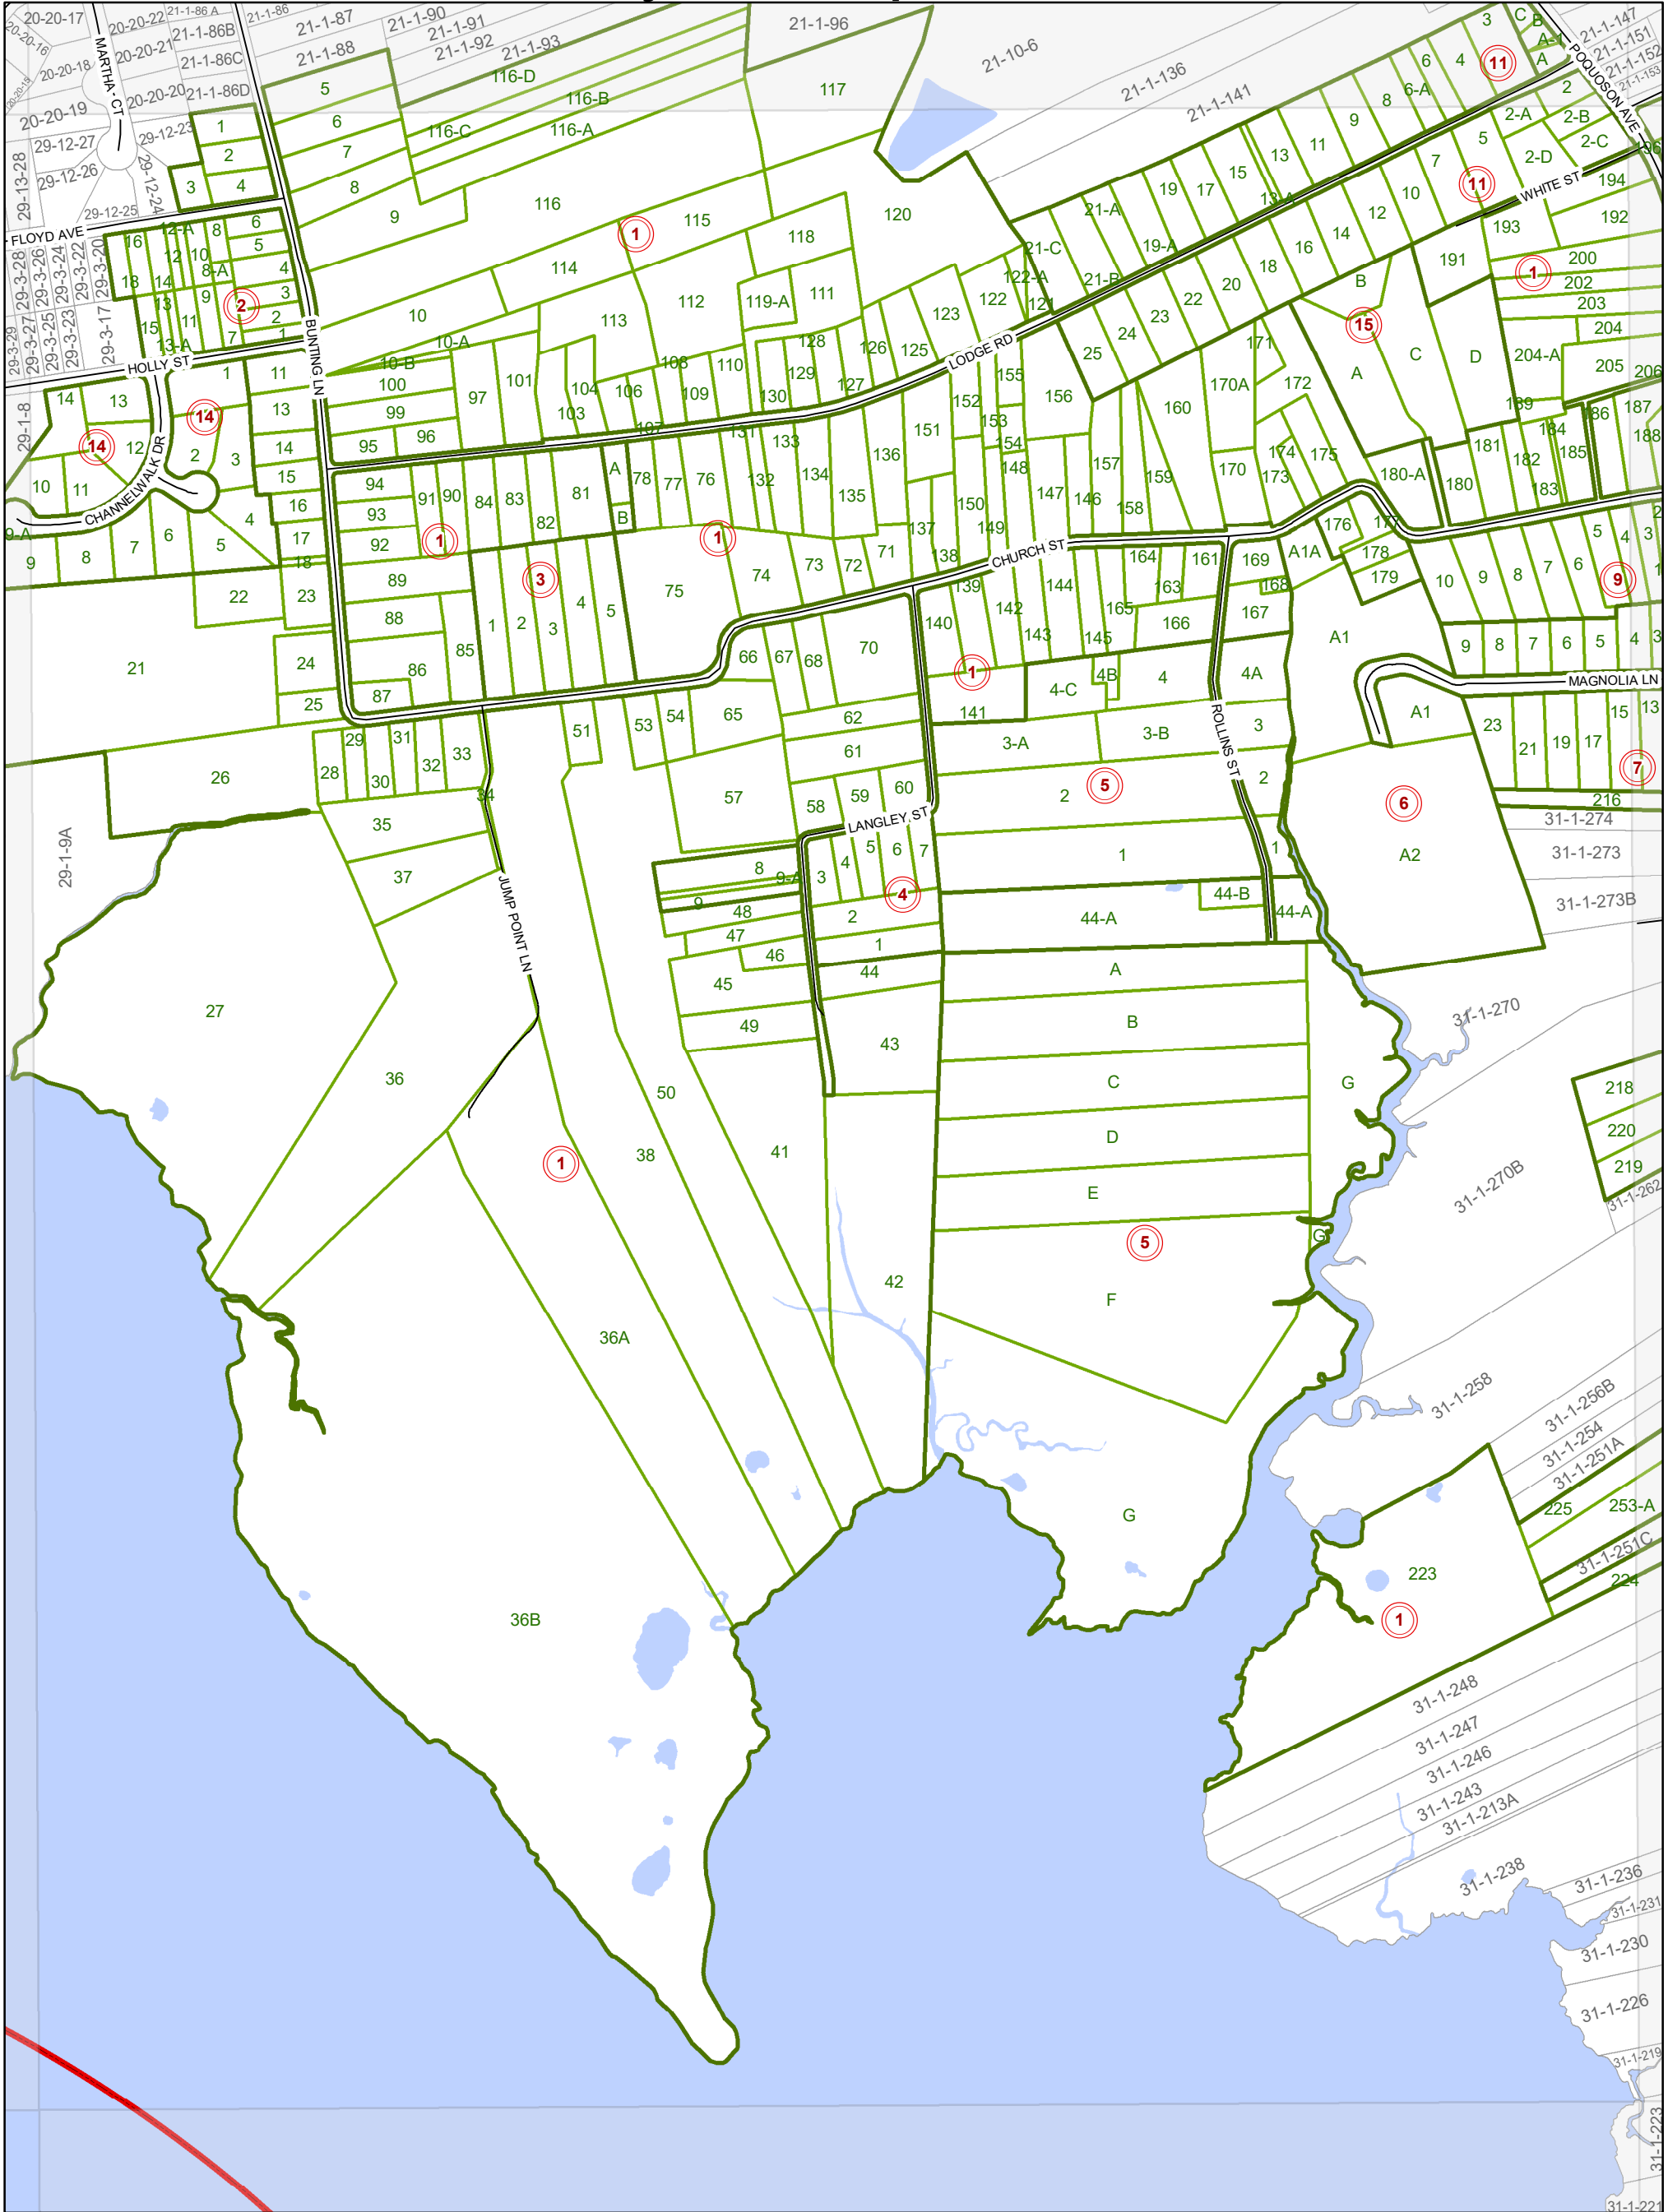

City of Poquoson

LEGEND

- Roads
- City Boundary
- Phases
- Sections
- Lots
- Adjacent Lots
- Water Bodies

Map information is believed to be accurate, but accuracy is not guaranteed. Any errors or omissions should be reported to the City of Poquoson. In no event will the city be liable for any damages or other pecuniary loss that may arise from the use of this data.

Map Last Updated: 6/29/2018

Section 30