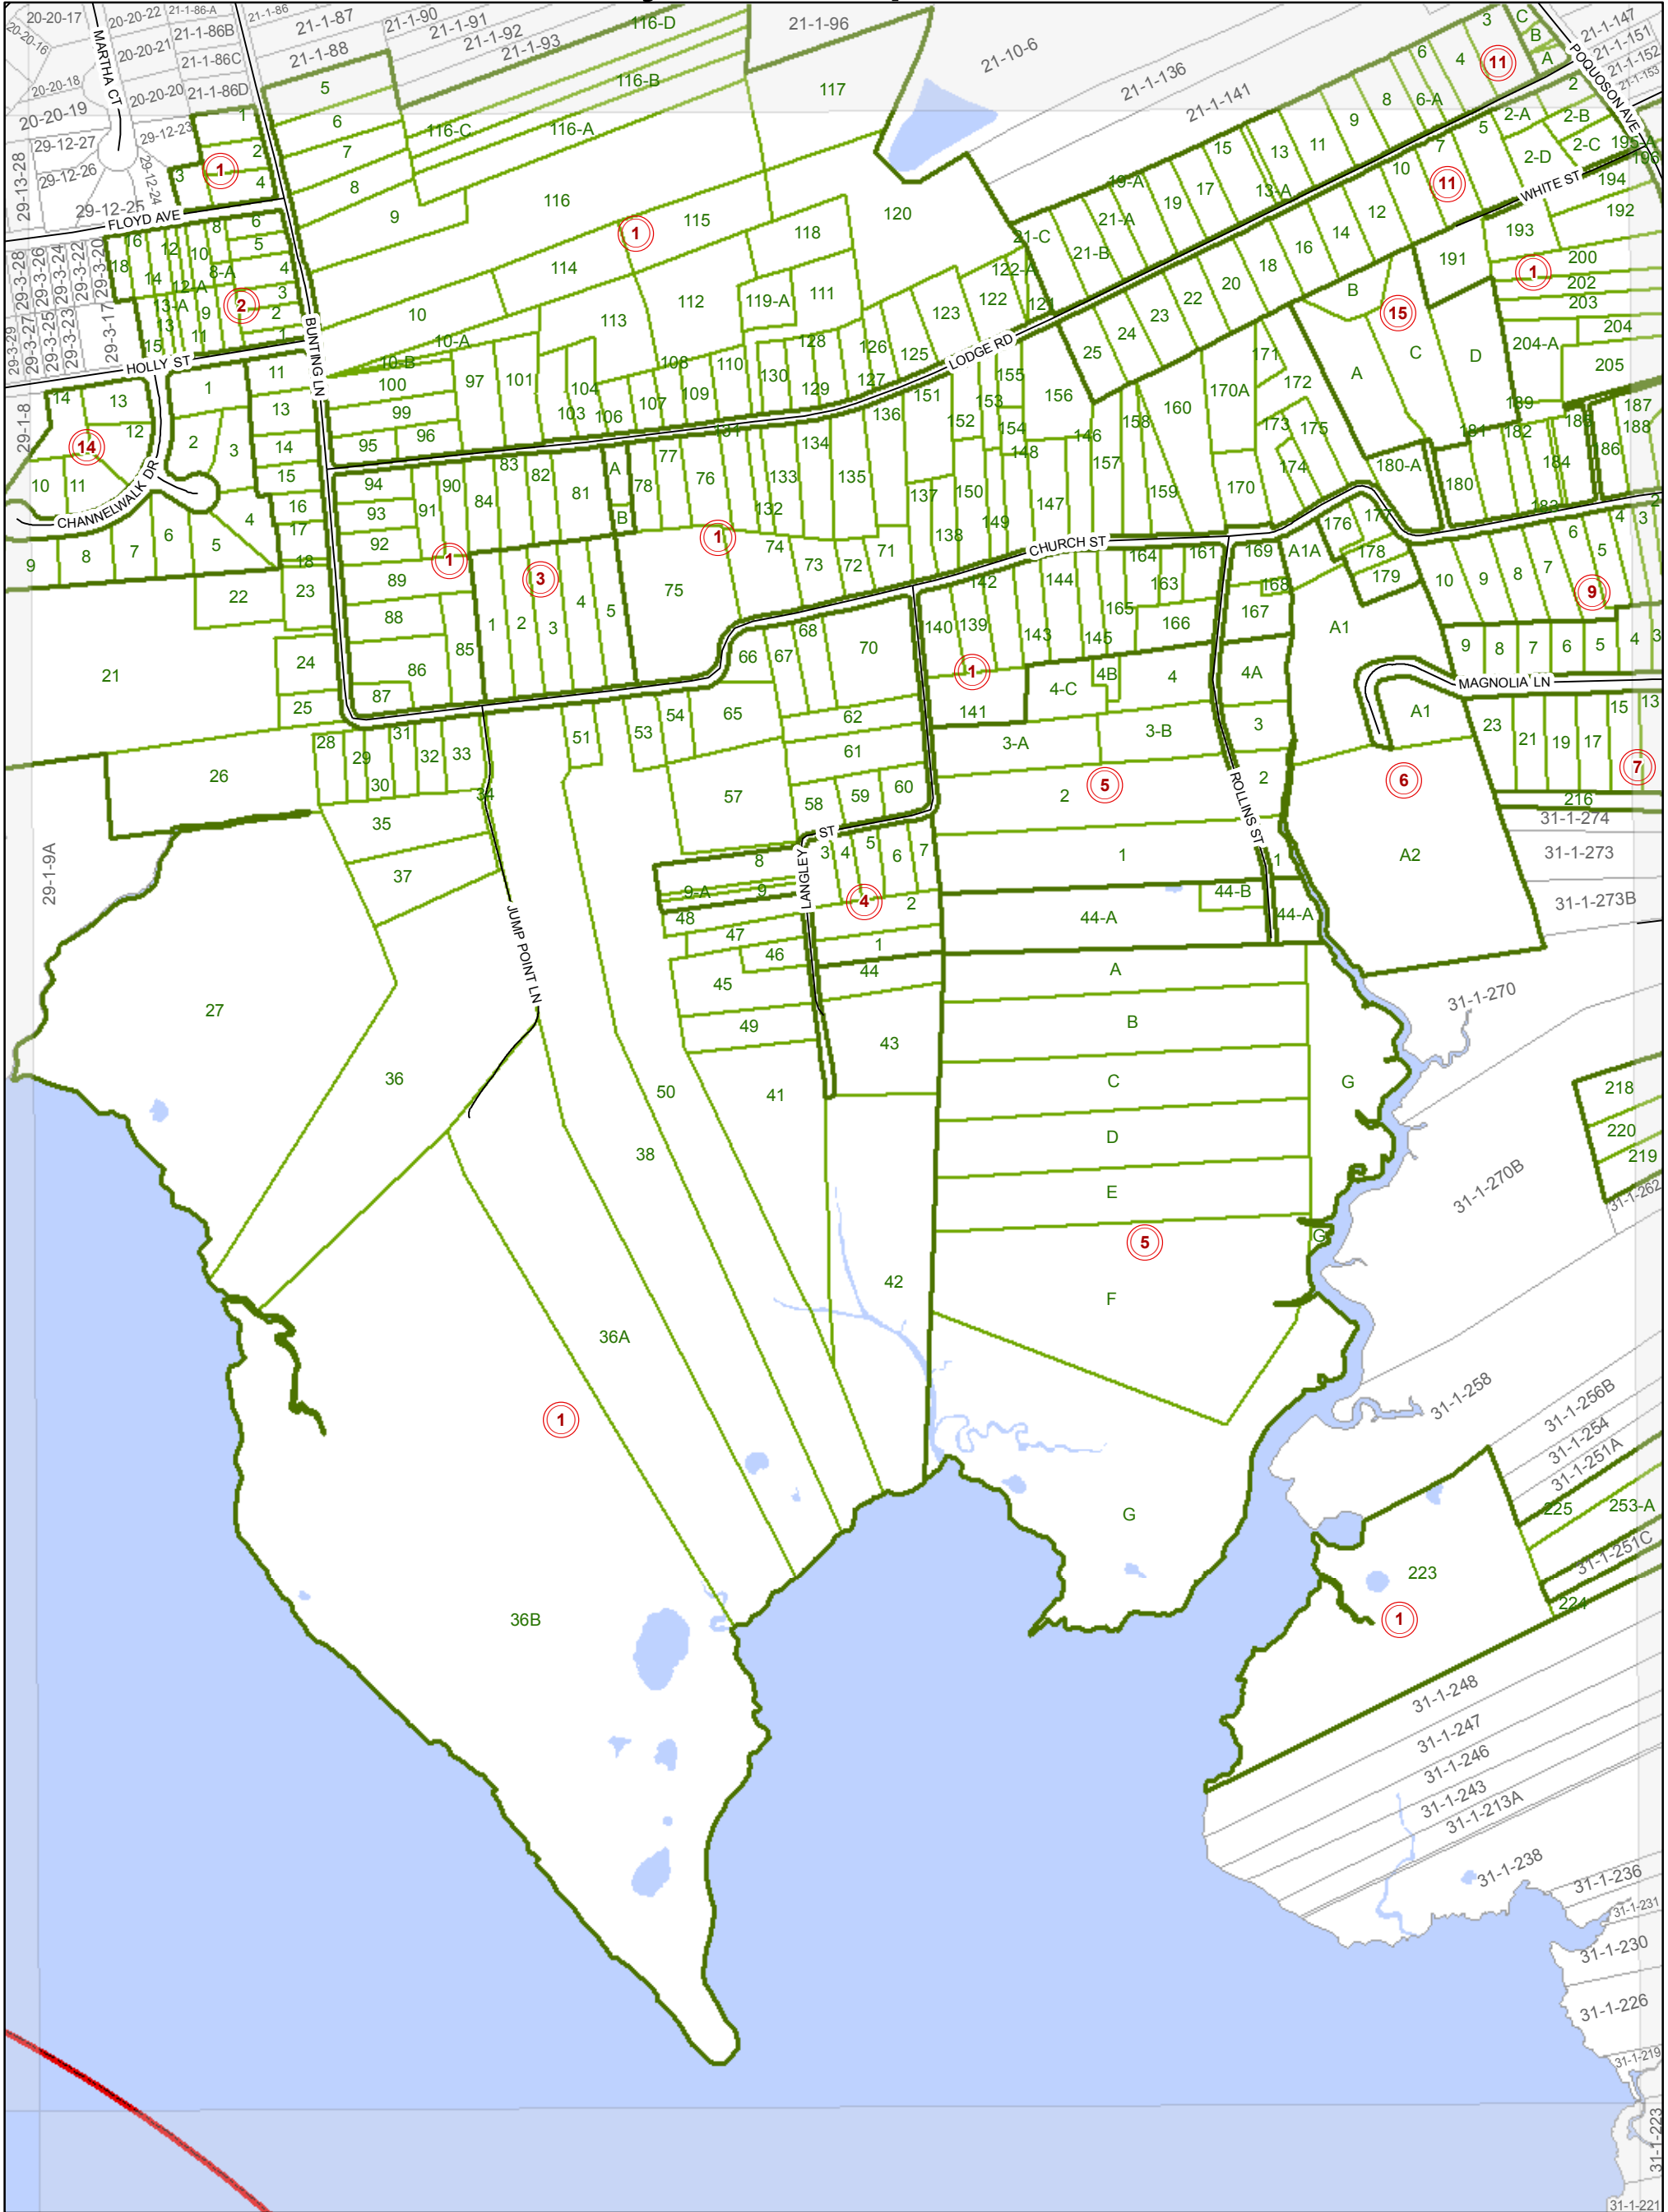

City of Poquoson

LEGEND

- Roads
- City Boundary
- Phases
- Sections
- Lots
- Adjacent Lots
- Water Bodies

Map information is believed to be accurate, but accuracy is not guaranteed. Any errors or omissions should be reported to the City of Poquoson. In no event will the city be liable for any damages or other pecuniary loss that may arise from the use of this data.

Map Last Updated: 2/2/2017

Section 30