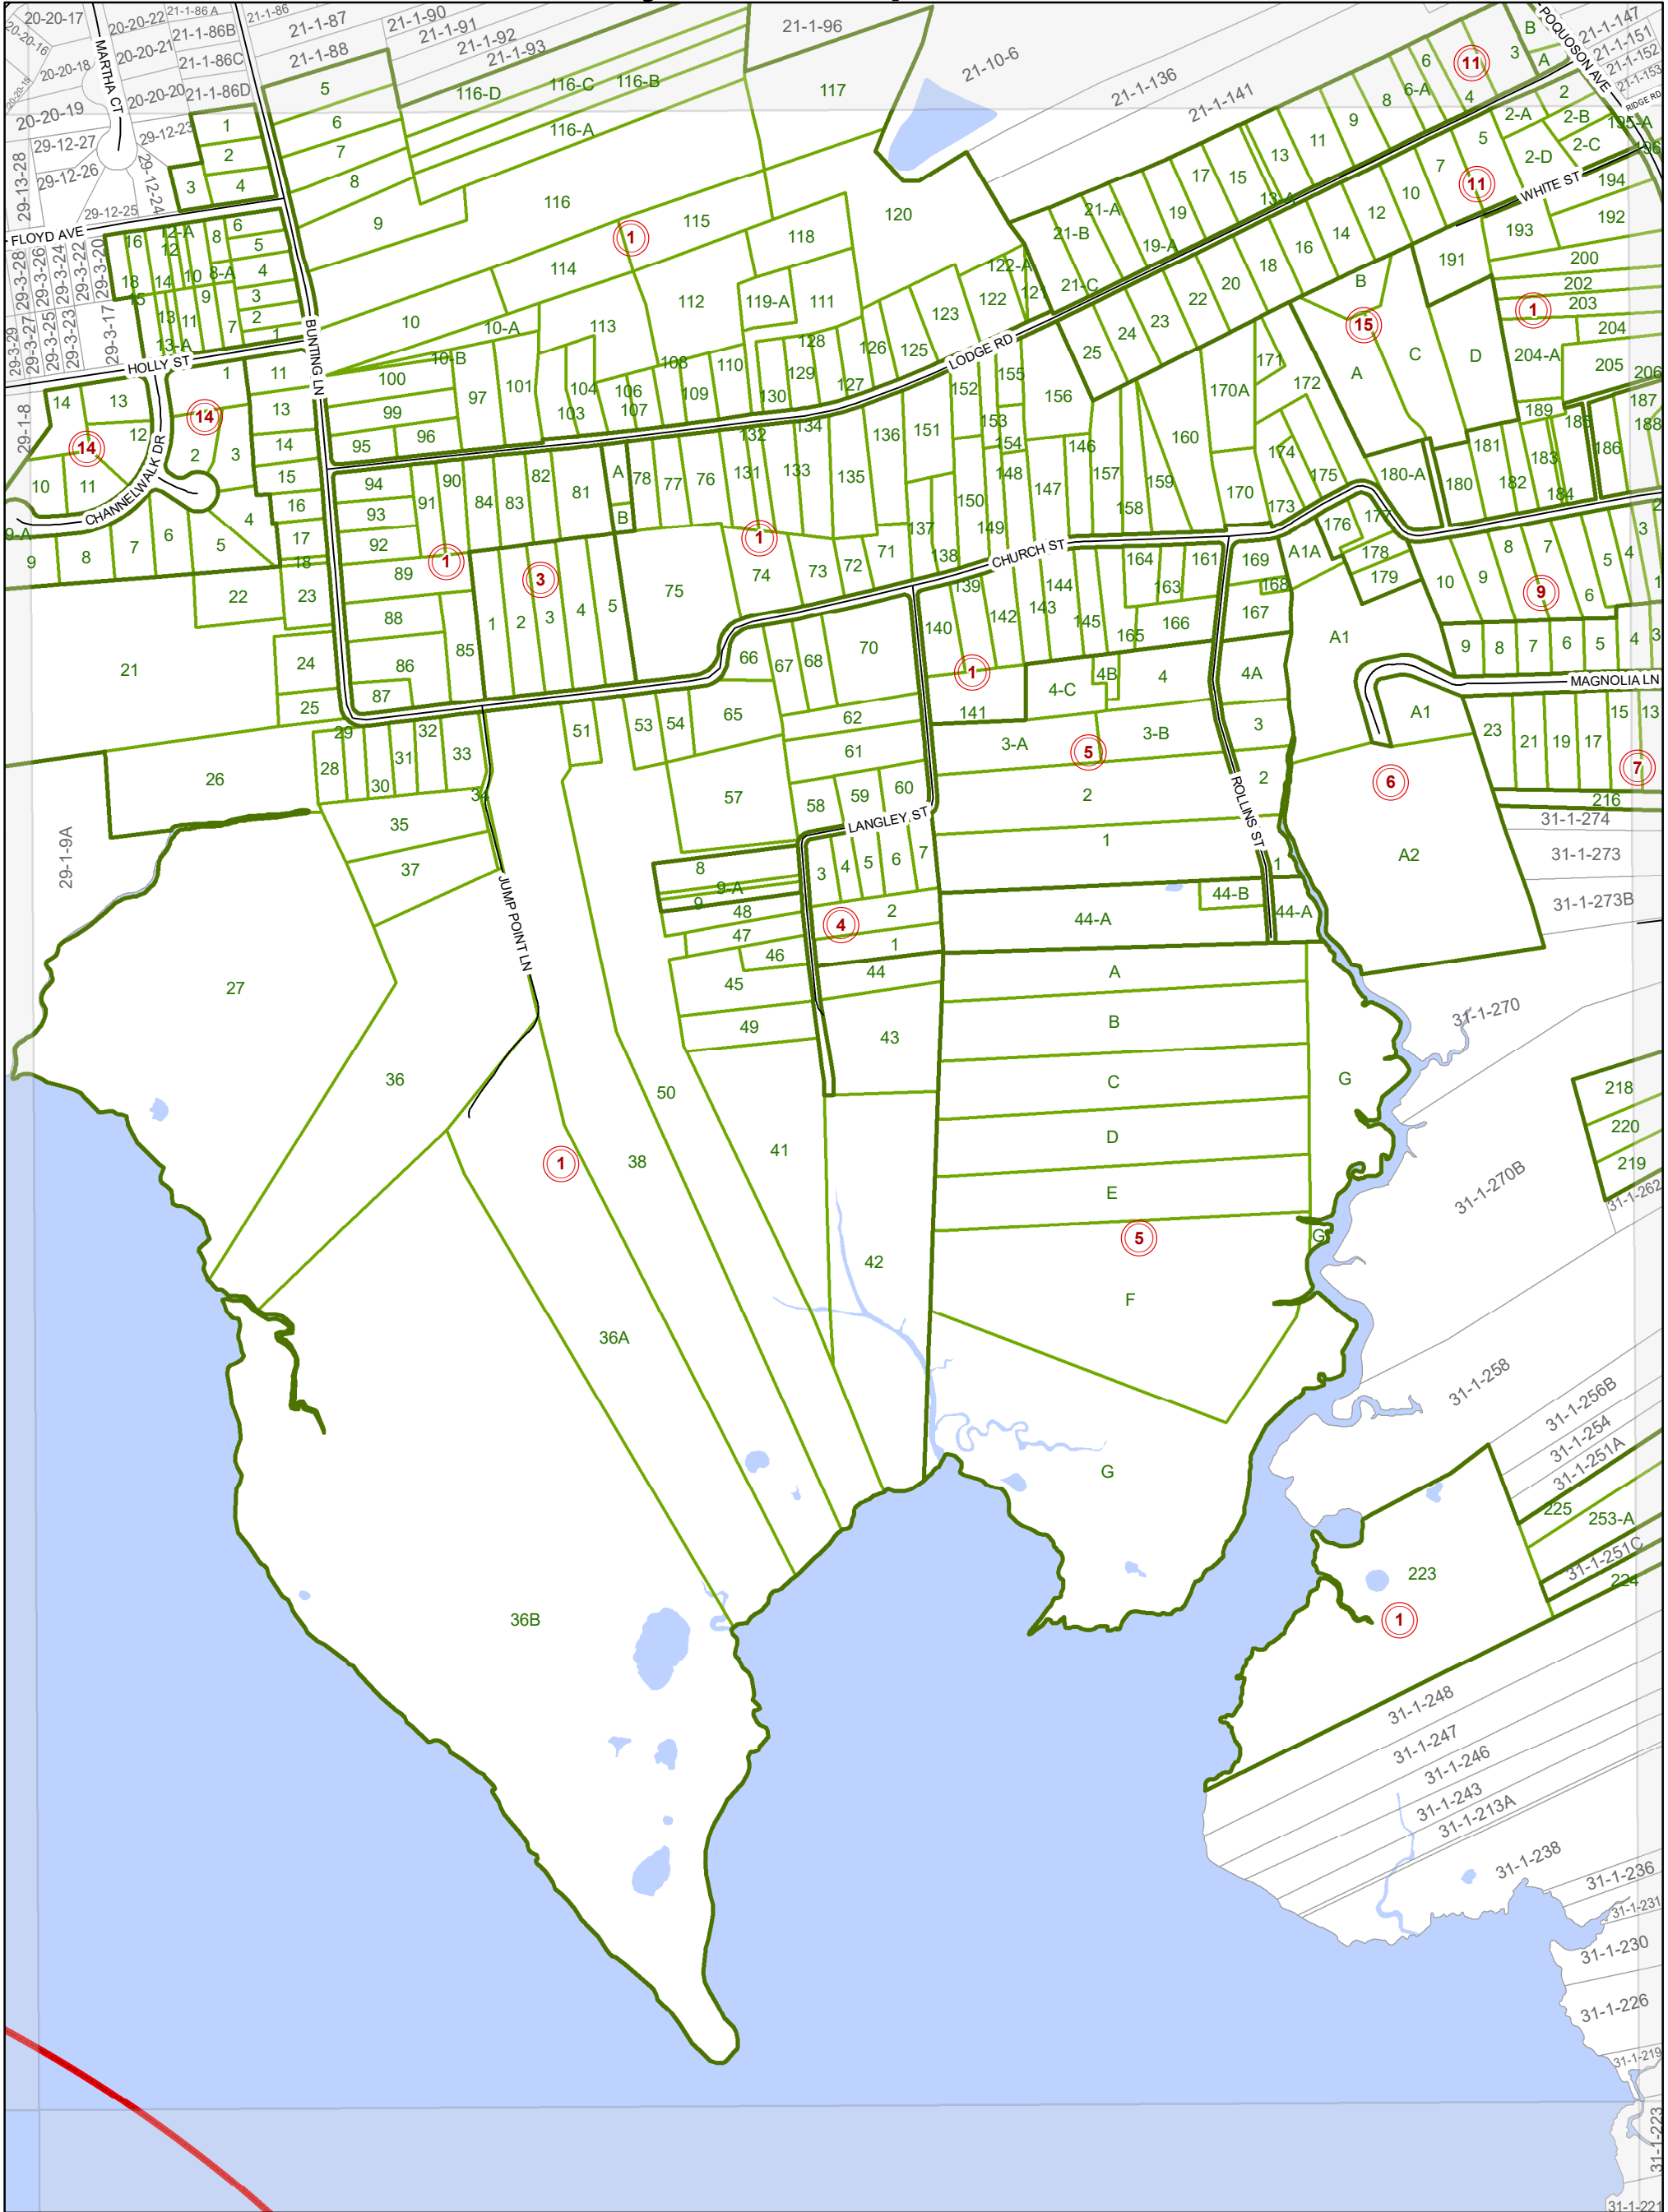

City of Poquoson

LEGEND

-  Roads
-  City Boundary
-  Phases
-  Sections
-  Lots
-  Adjacent Lots
-  Water Bodies

Map information is believed to be accurate, but accuracy is not guaranteed. Any errors or omissions should be reported to the City of Poquoson. In no event will the city be liable for any damages or other pecuniary loss that may arise from the use of this data.

Map Last Updated: 8/28/2018

Section 30