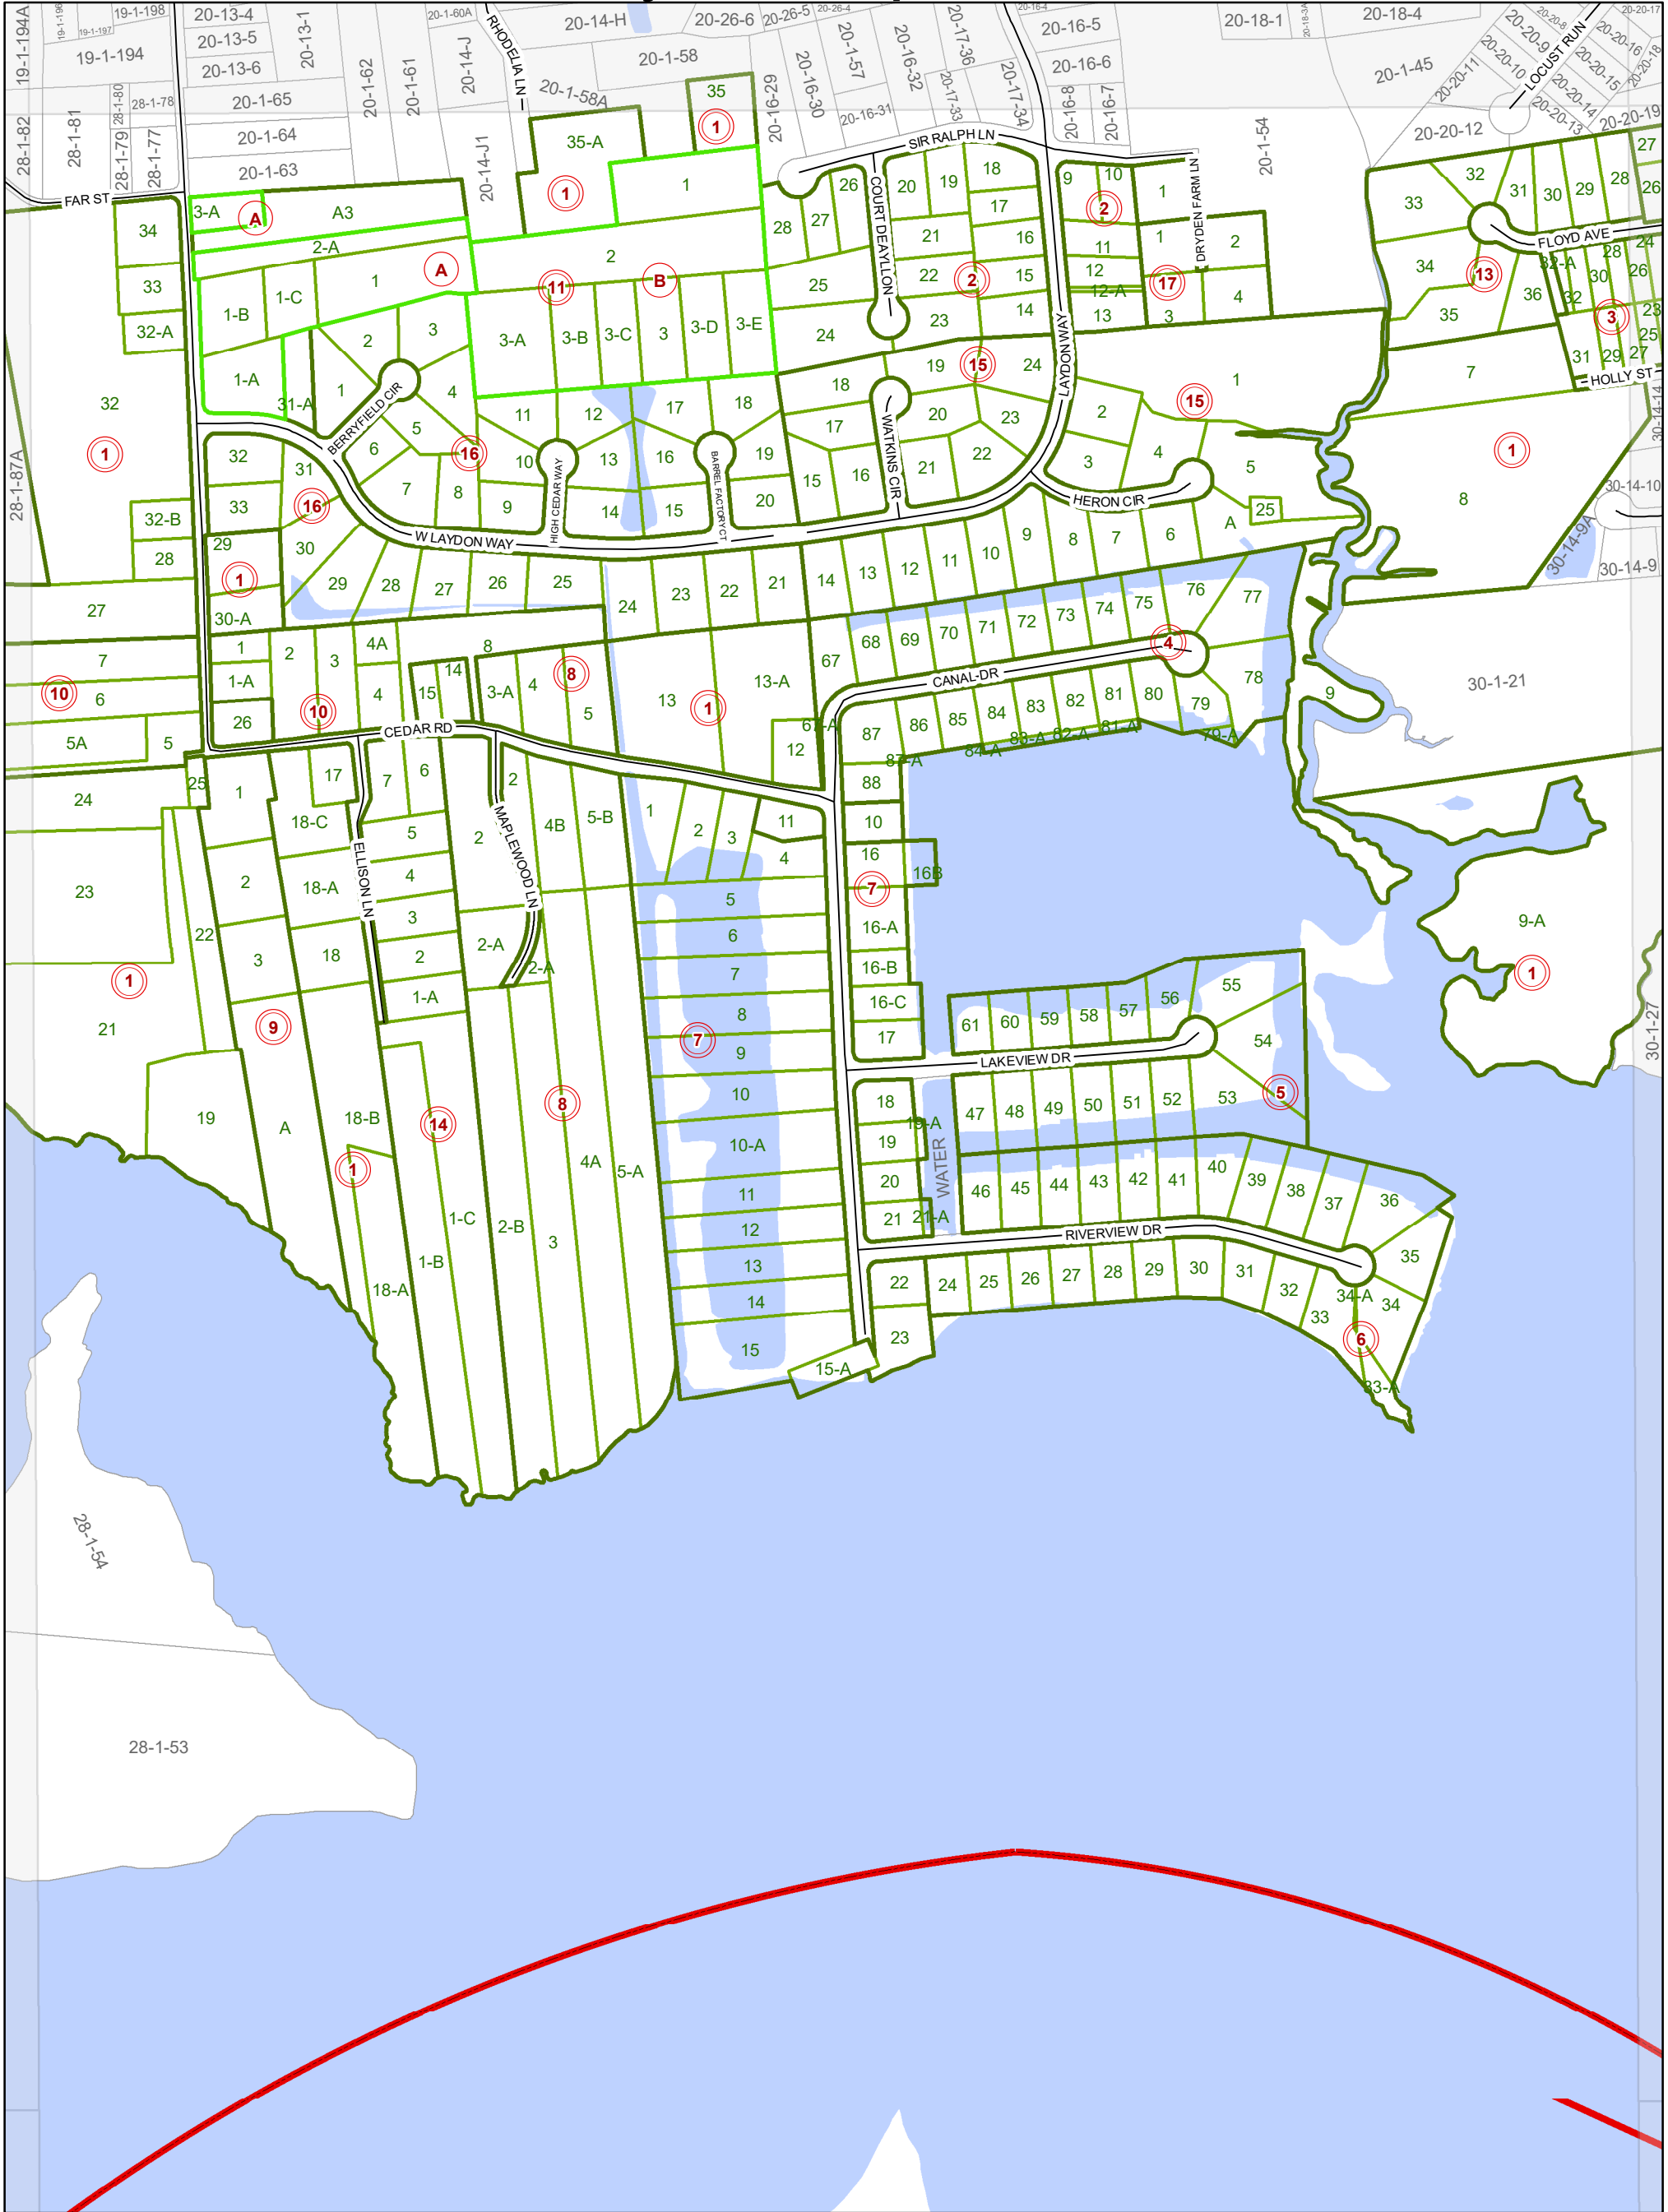

City of Poquoson

LEGEND

- Roads
- City Boundary
- Phases
- Sections
- Lots
- Adjacent Lots
- Water Bodies

Map information is believed to be accurate, but accuracy is not guaranteed. Any errors or omissions should be reported to the City of Poquoson. In no event will the city be liable for any damages or other pecuniary loss that may arise from the use of this data.

Map Last Updated: 5/24/2018

Section 29