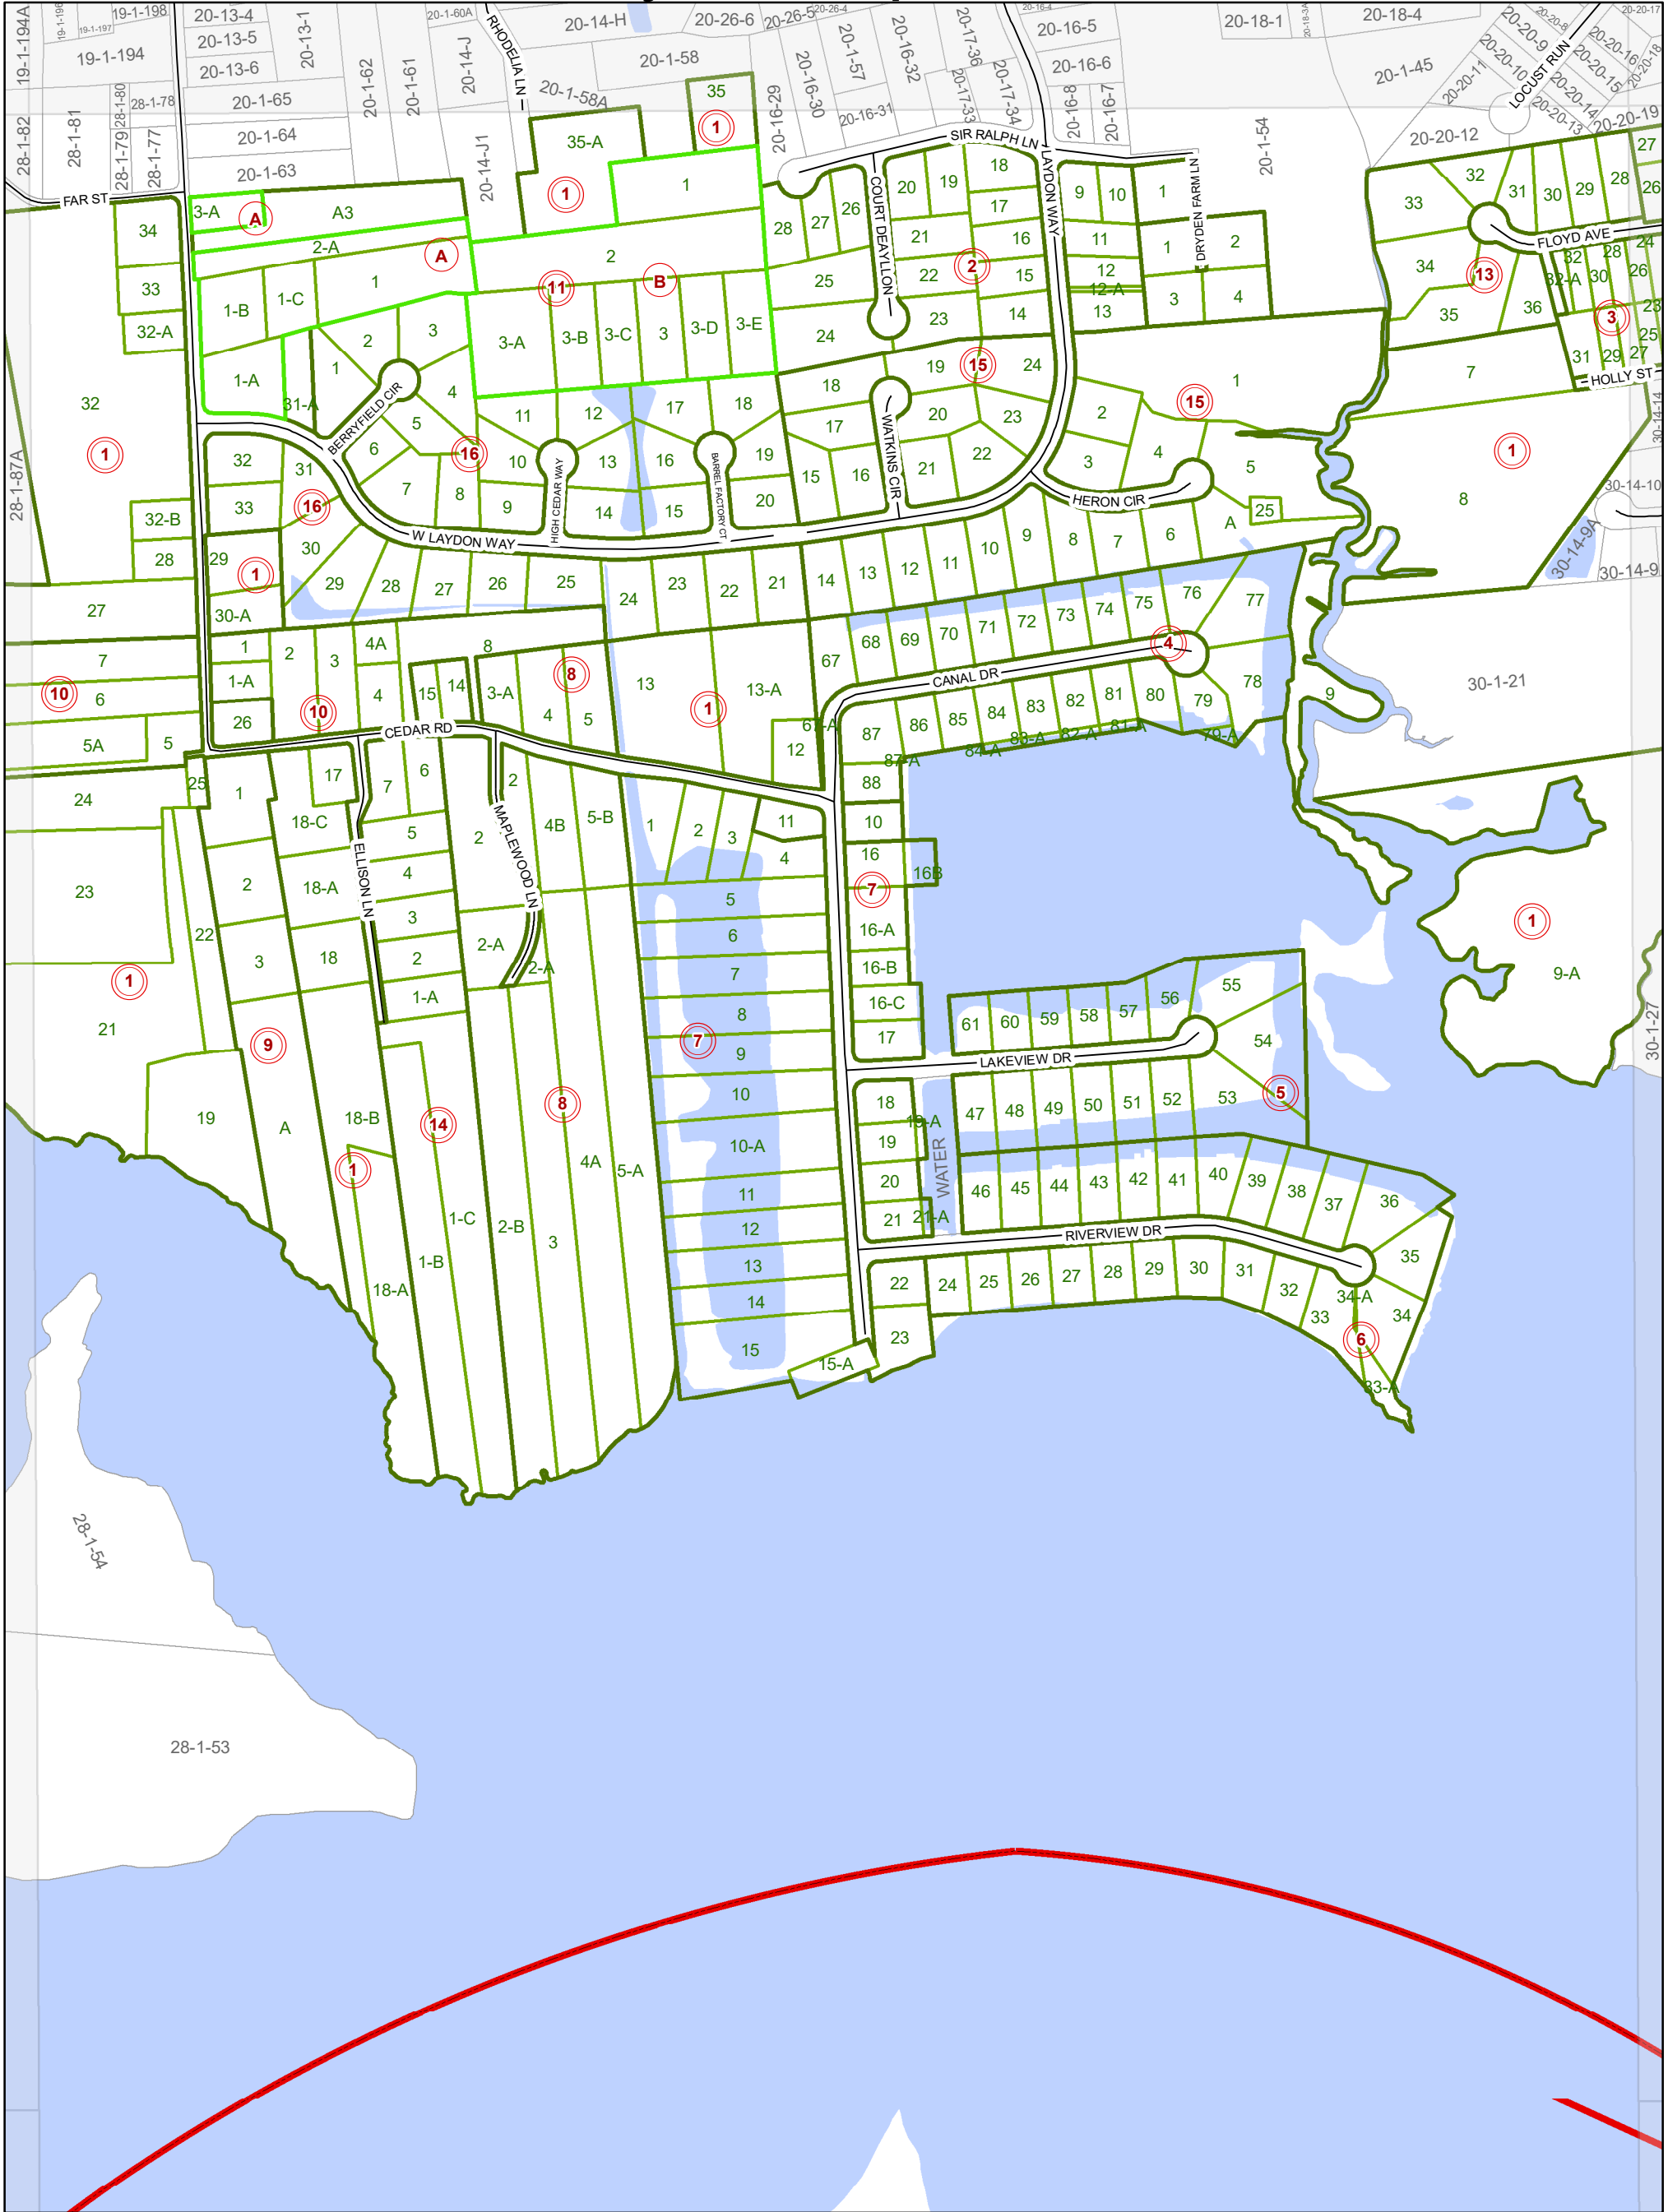

City of Poquoson

LEGEND

- Roads
- City Boundary
- Phases
- Sections
- Lots
- Adjacent Lots
- Water Bodies

Map information is believed to be accurate, but accuracy is not guaranteed. Any errors or omissions should be reported to the City of Poquoson. In no event will the city be liable for any damages or other pecuniary loss that may arise from the use of this data.

Map Last Updated: 6/29/2018

Section 29