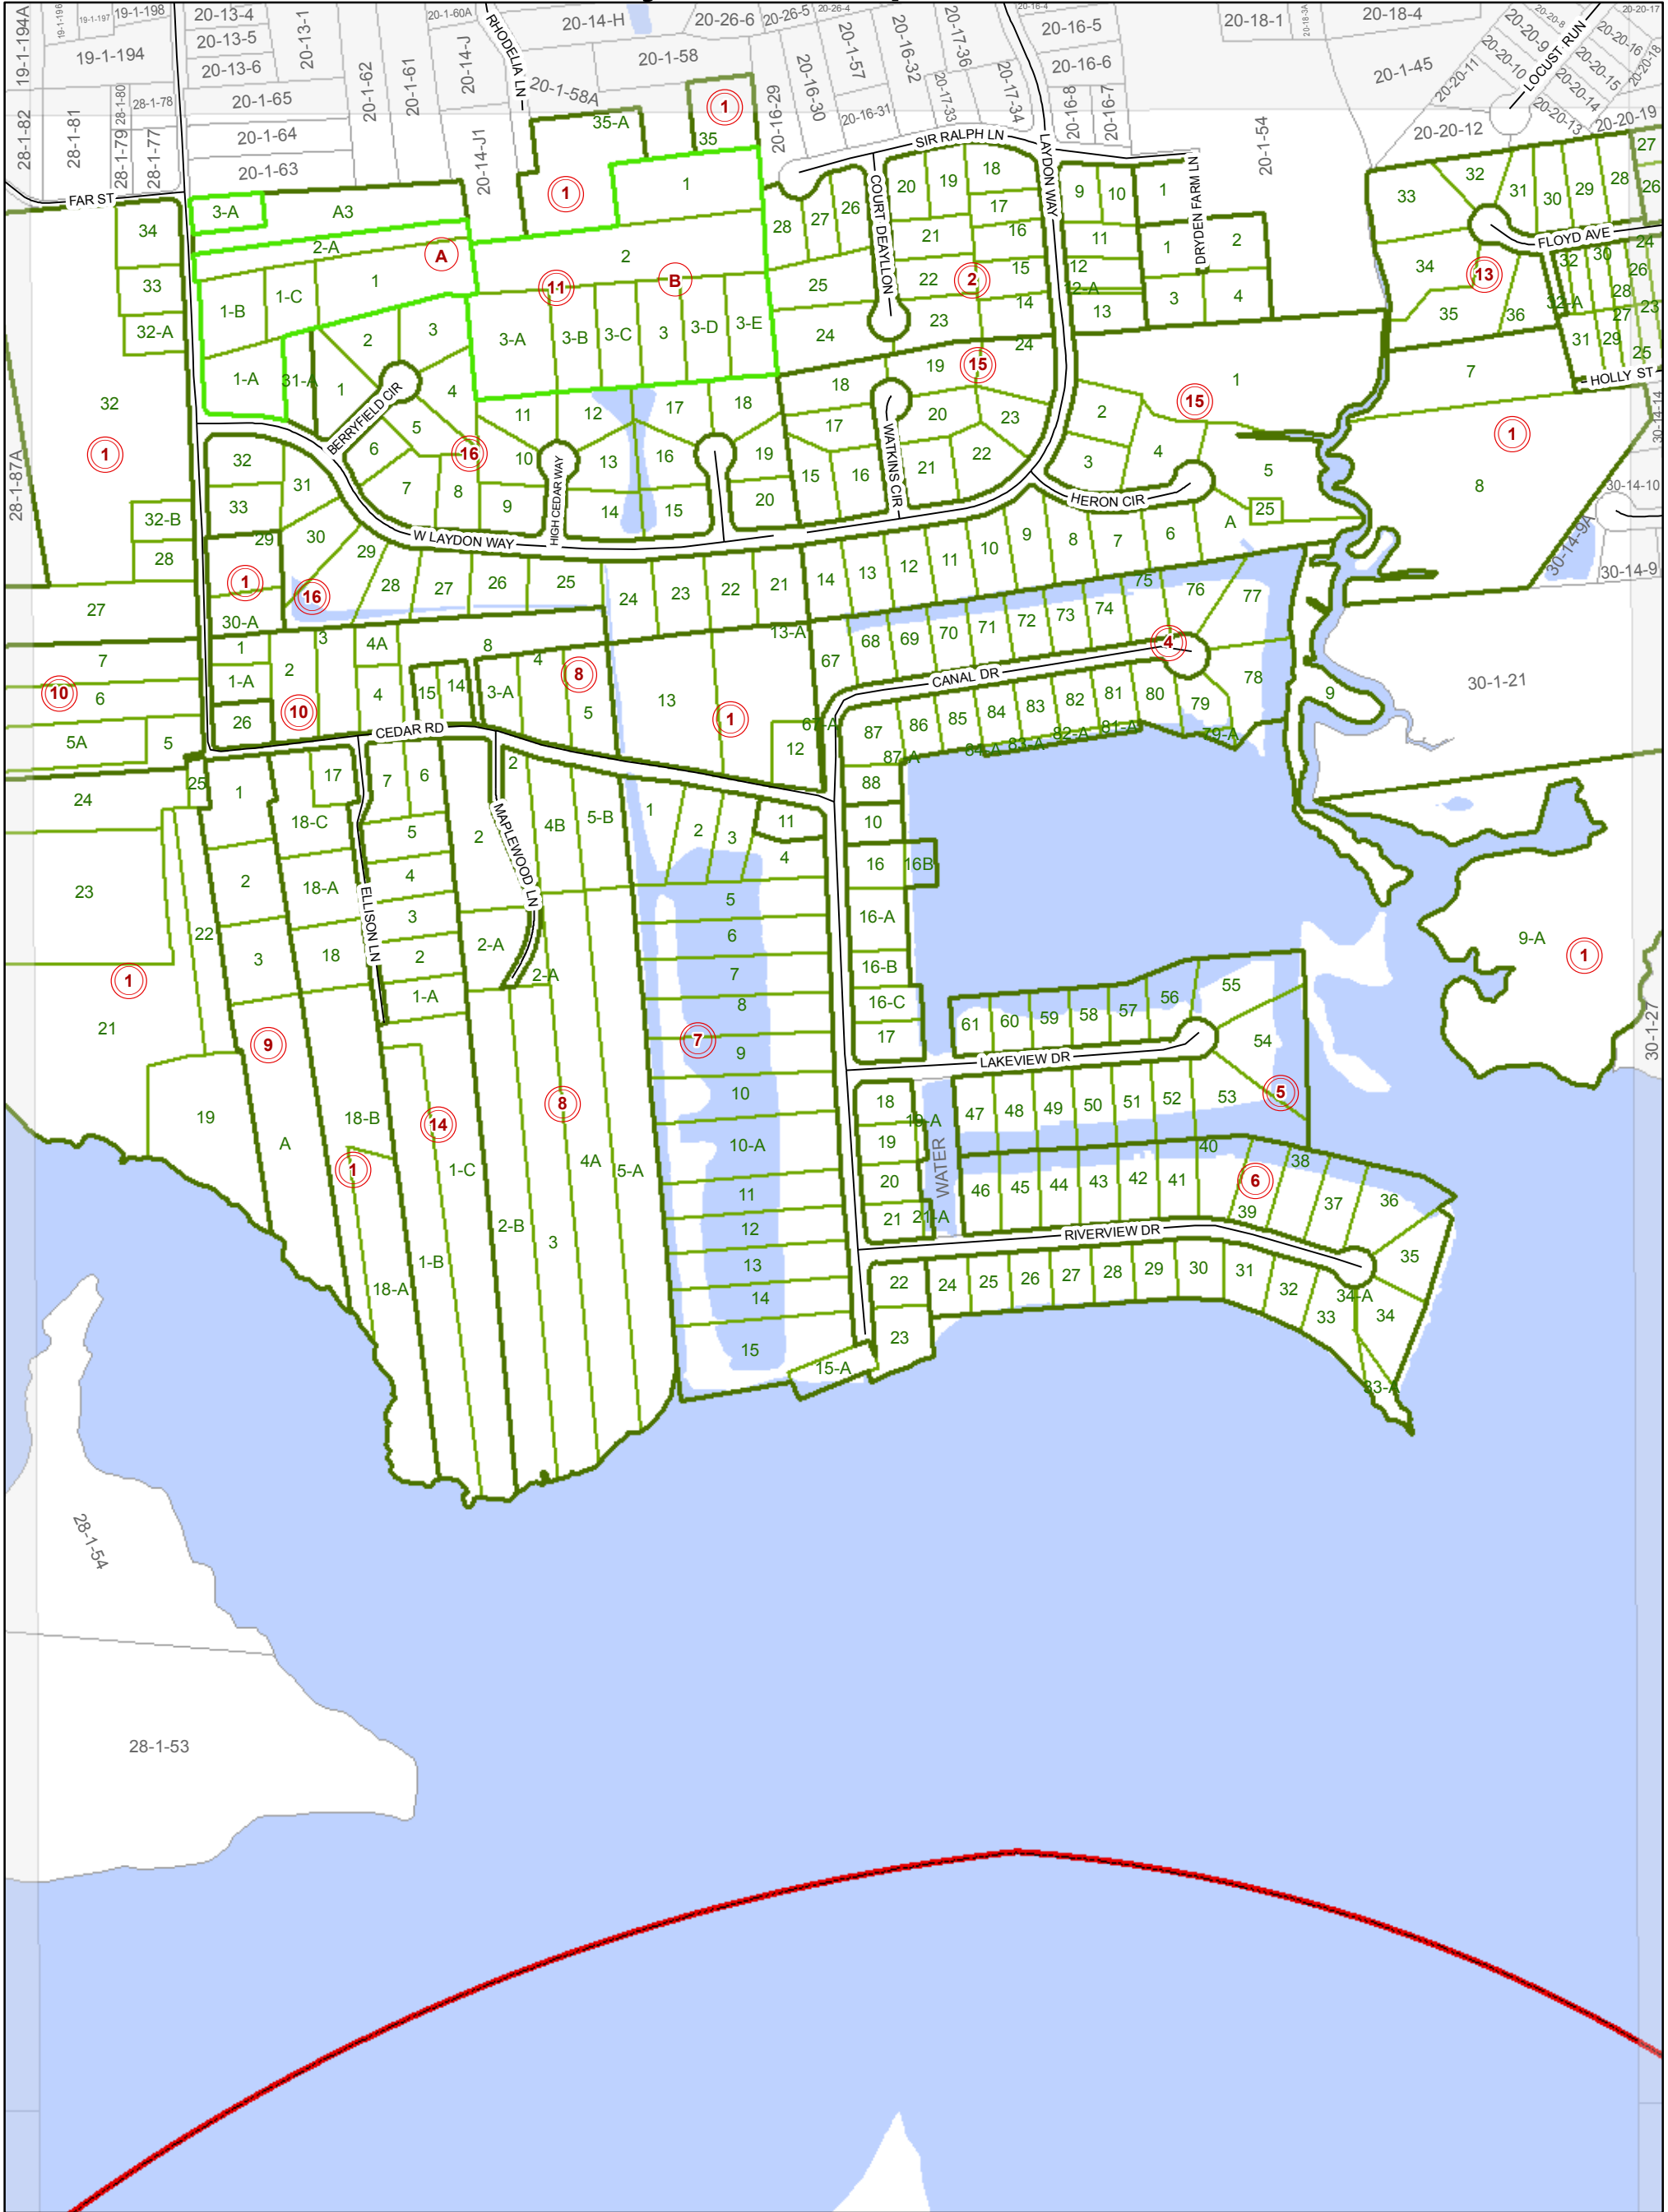

# City of Poquoson

### LEGEND

- Roads
- City Boundary
- Phases
- Sections
- Lots
- Adjacent Lots
- Water Bodies

Map information is believed to be accurate, but accuracy is not guaranteed. Any errors or omissions should be reported to the City of Poquoson. In no event will the city be liable for any damages or other pecuniary loss that may arise from the use of this data.

Map Last Updated: 2/2/2017