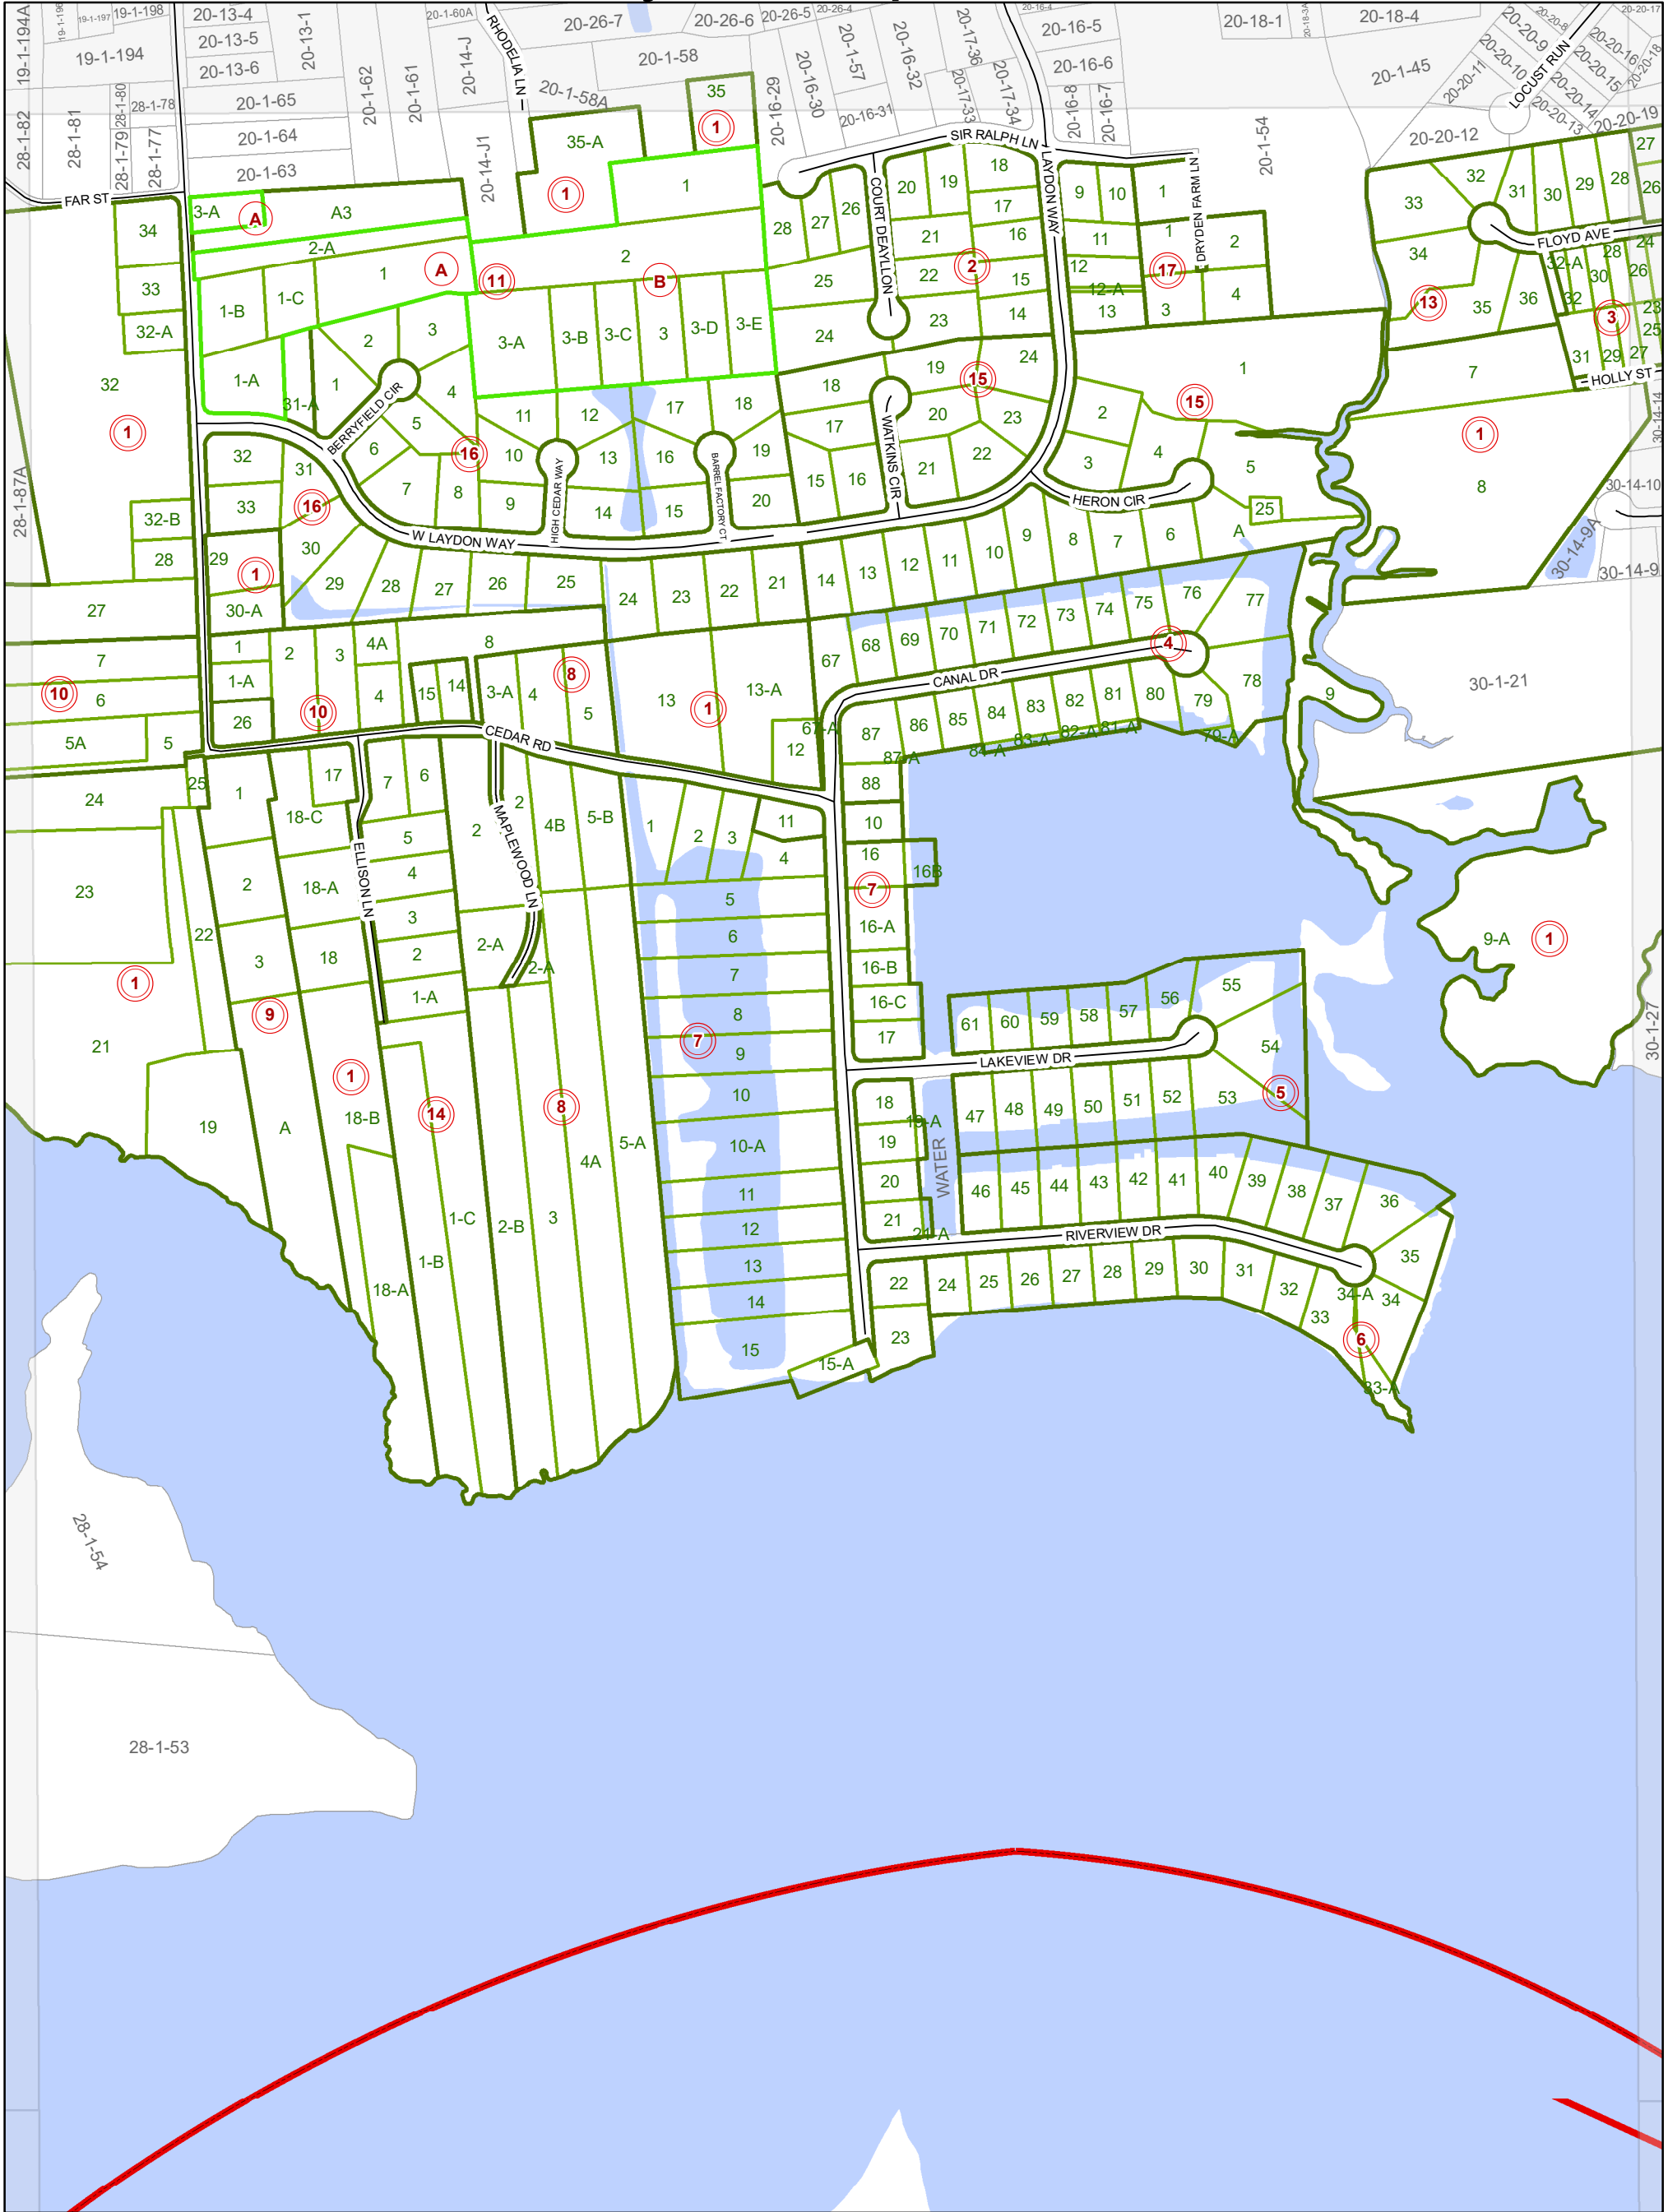

# City of Poquoson

## LEGEND

- Roads
- City Boundary
- Phases
- Sections
- Lots
- Adjacent Lots
- Water Bodies

Map information is believed to be accurate, but accuracy is not guaranteed. Any errors or omissions should be reported to the City of Poquoson. In no event will the city be liable for any damages or other pecuniary loss that may arise from the use of this data.

Map Last Updated: 8/28/2018