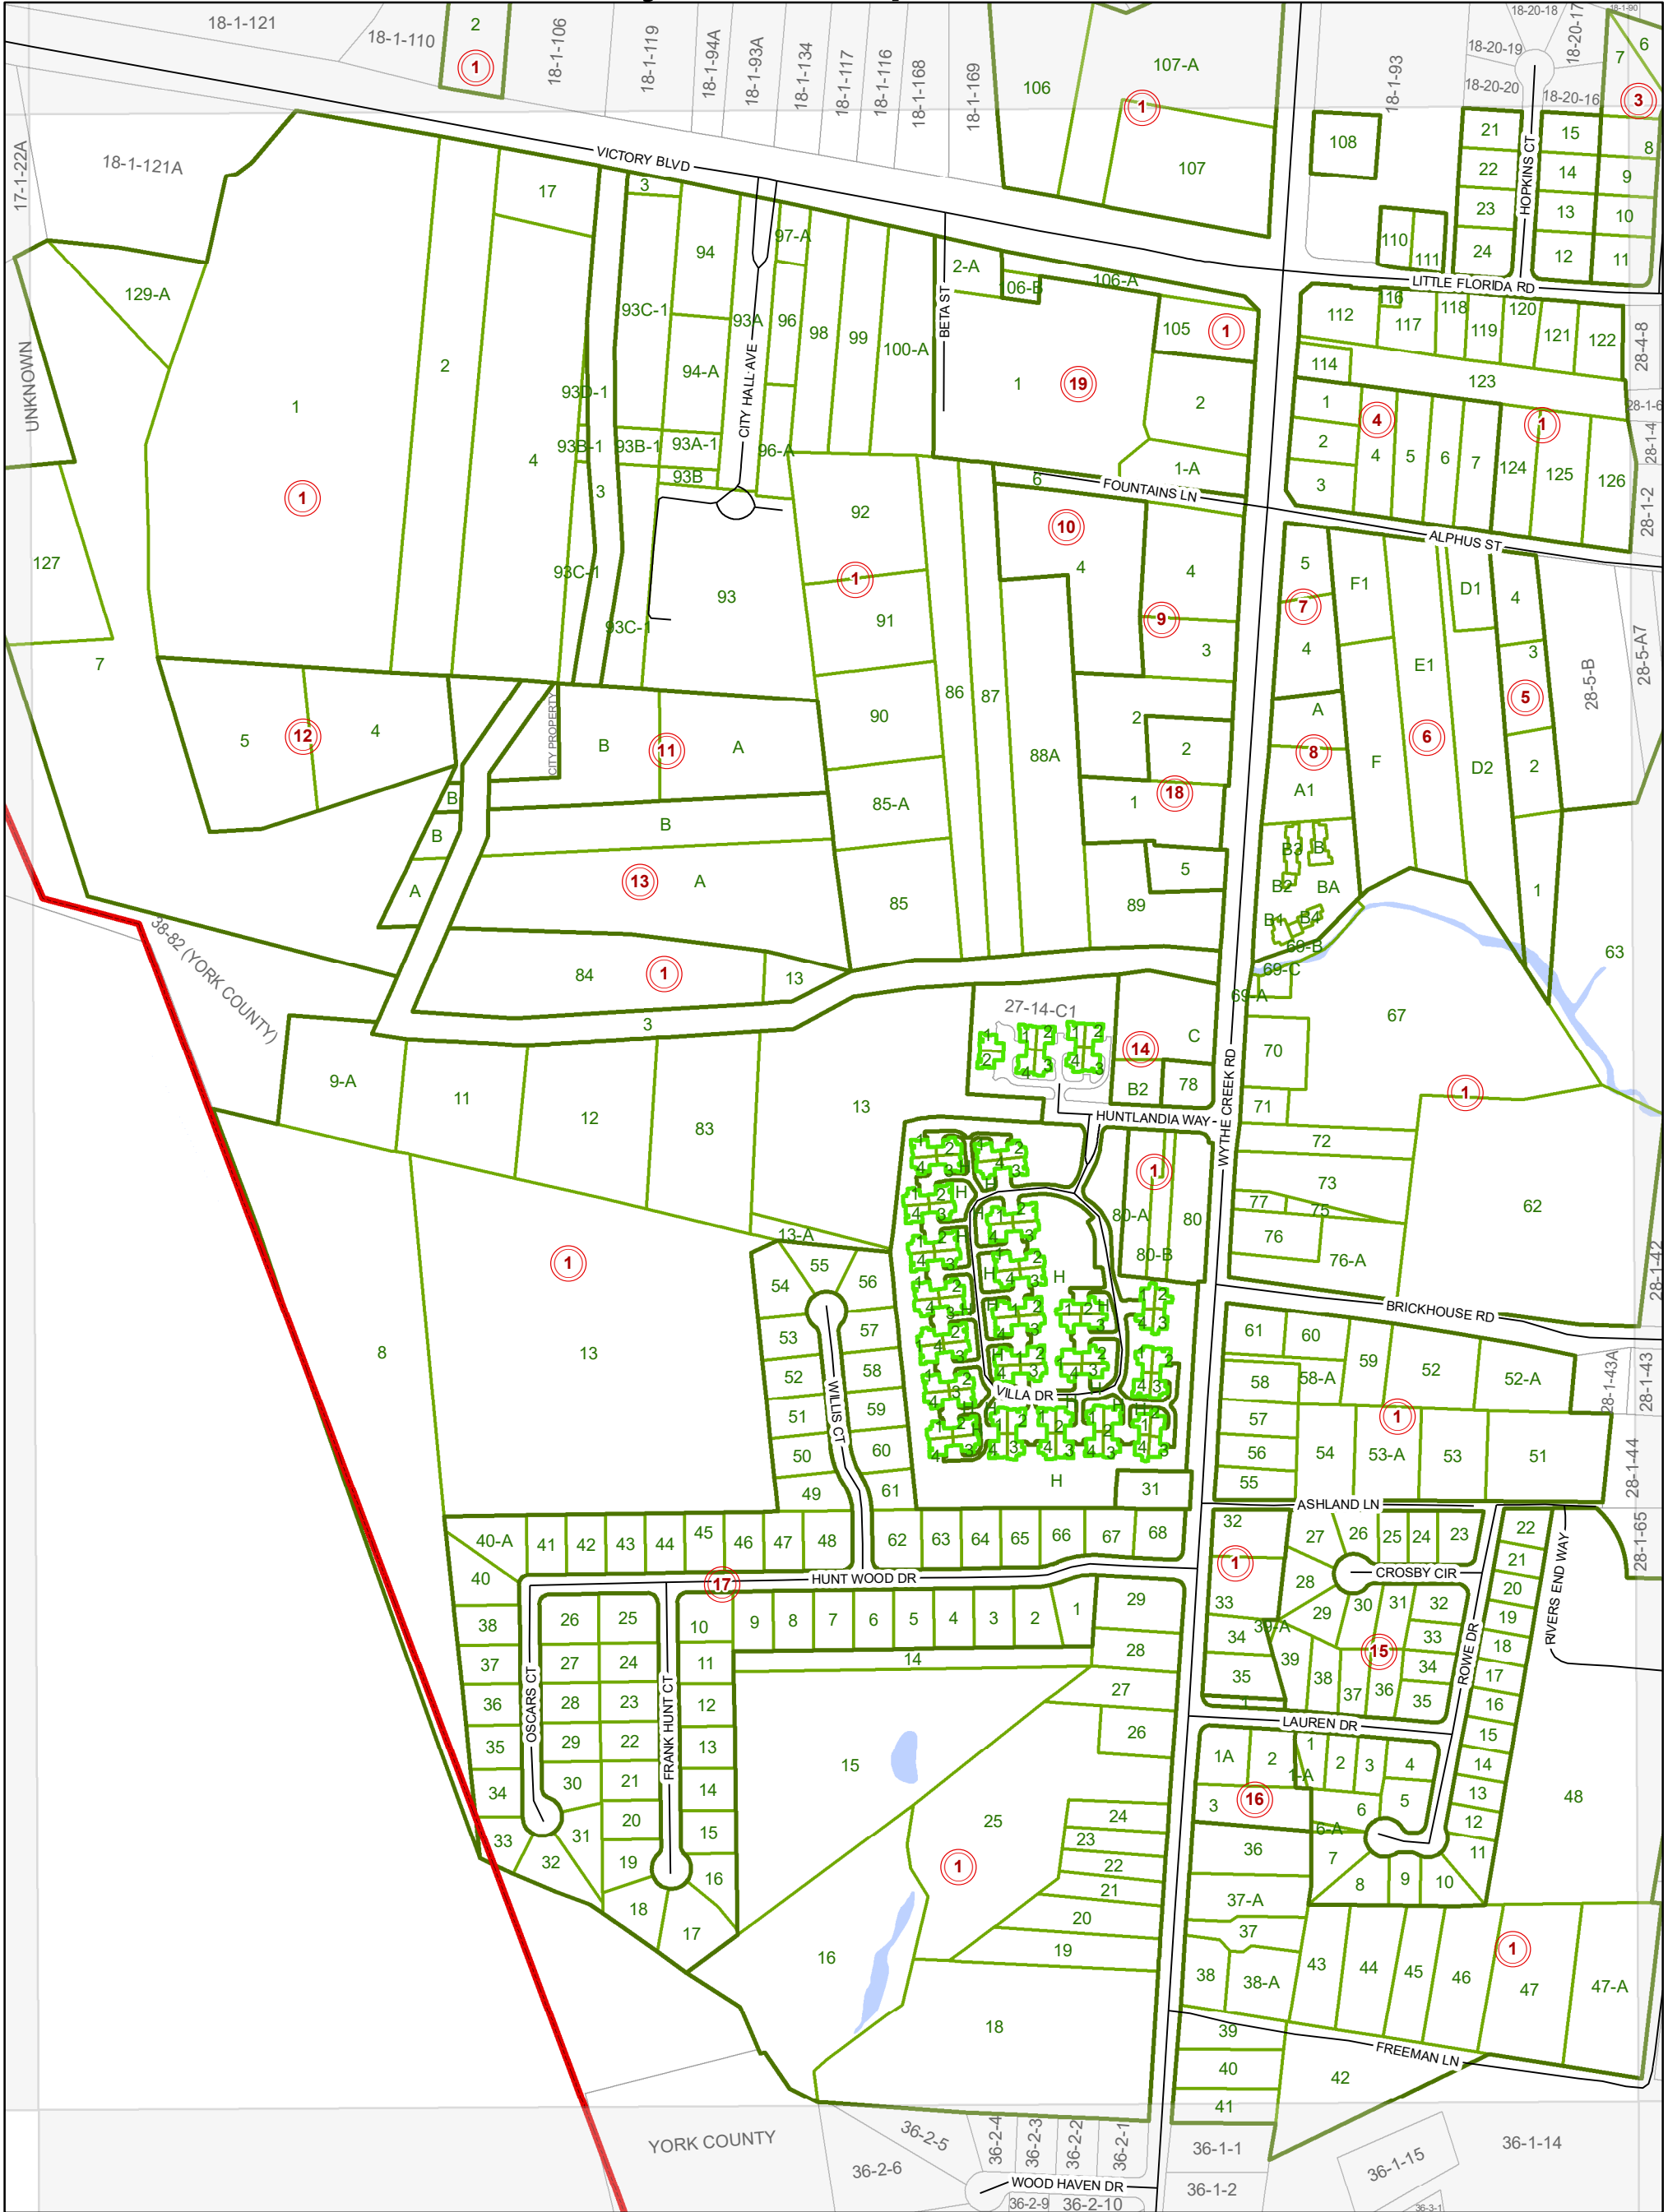

City of Poquoson

LEGEND

- Roads
- City Boundary
- Phases
- Sections
- Lots
- Adjacent Lots
- Water Bodies

Map information is believed to be accurate, but accuracy is not guaranteed. Any errors or omissions should be reported to the City of Poquoson. In no event will the city be liable for any damages or other pecuniary loss that may arise from the use of this data.

Map Last Updated: 8/28/2018

Section 27