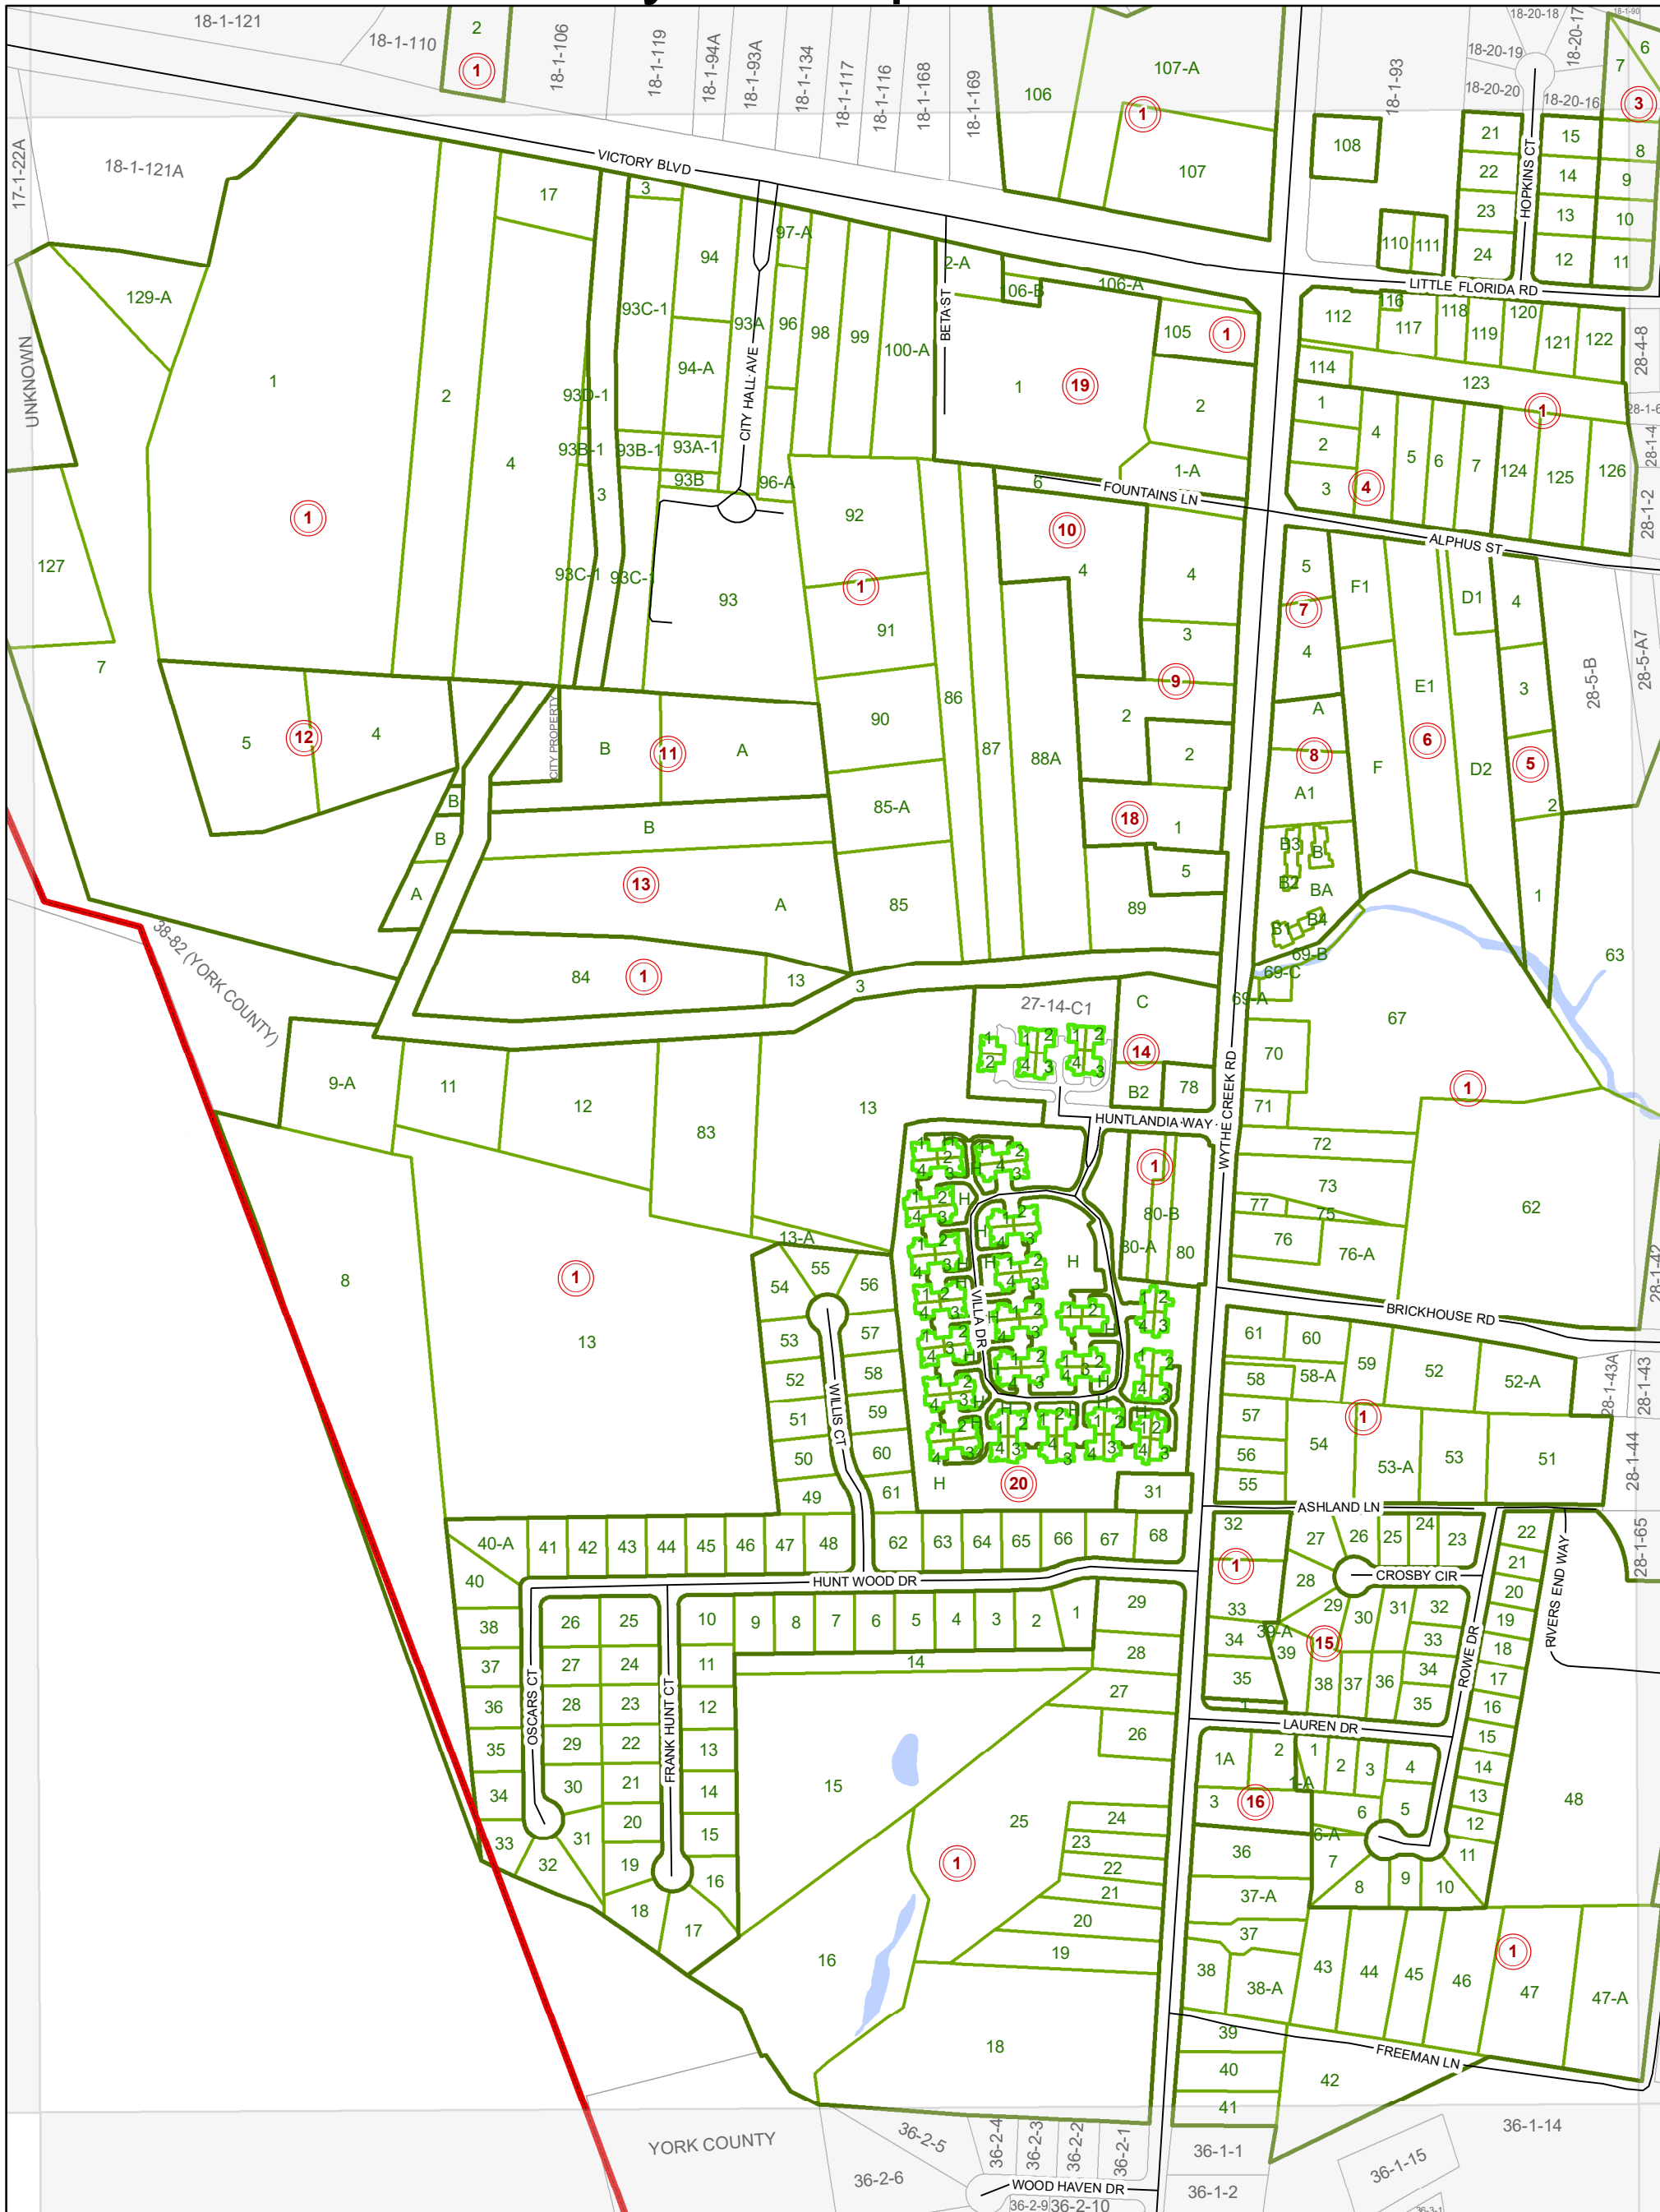

City of Poquoson

LEGEND

- Roads
- City Boundary
- Phases
- Sections
- Lots
- Adjacent Lots
- Water Bodies

Map information is believed to be accurate, but accuracy is not guaranteed. Any errors or omissions should be reported to the City of Poquoson. In no event will the city be liable for any damages or other pecuniary loss that may arise from the use of this data.

Map Last Updated: 6/29/2018

Section 27