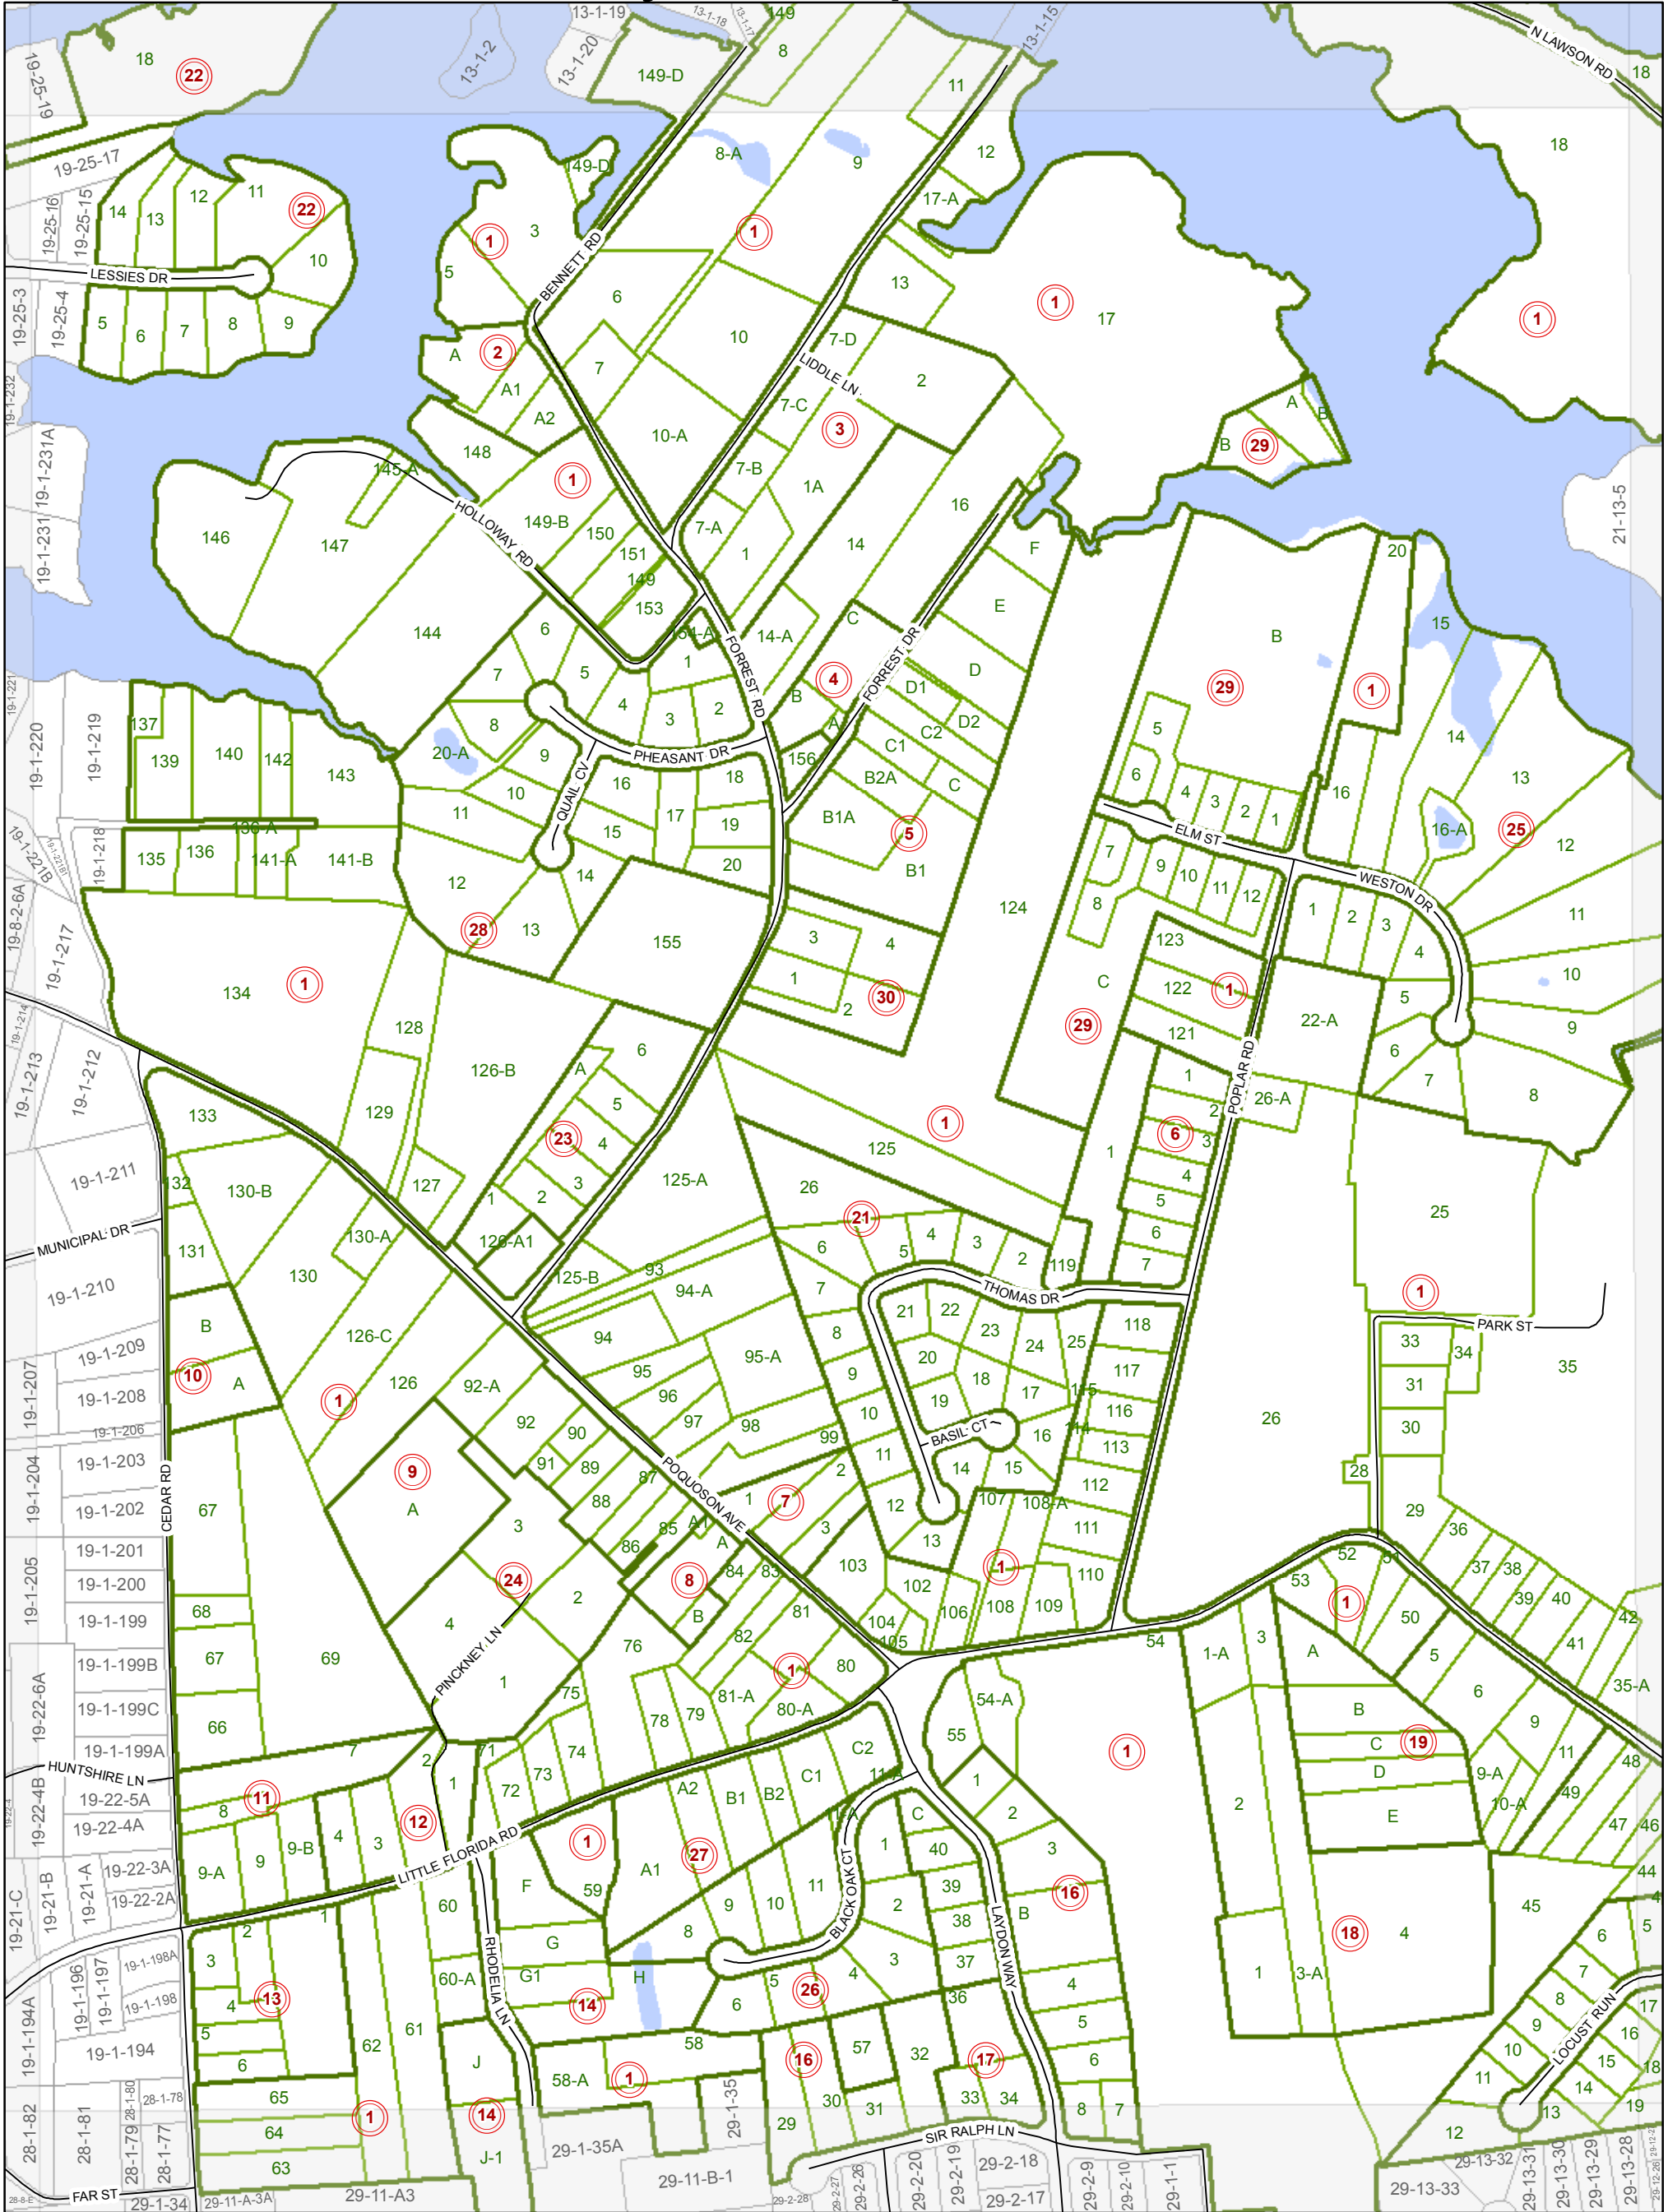

City of Poquoson

LEGEND

- Roads
- City Boundary
- Phases
- Sections
- Lots
- Adjacent Lots
- Water Bodies

Map information is believed to be accurate, but accuracy is not guaranteed. Any errors or omissions should be reported to the City of Poquoson. In no event will the city be liable for any damages or other pecuniary loss that may arise from the use of this data.

Map Last Updated: 2/2/2017

Section 20