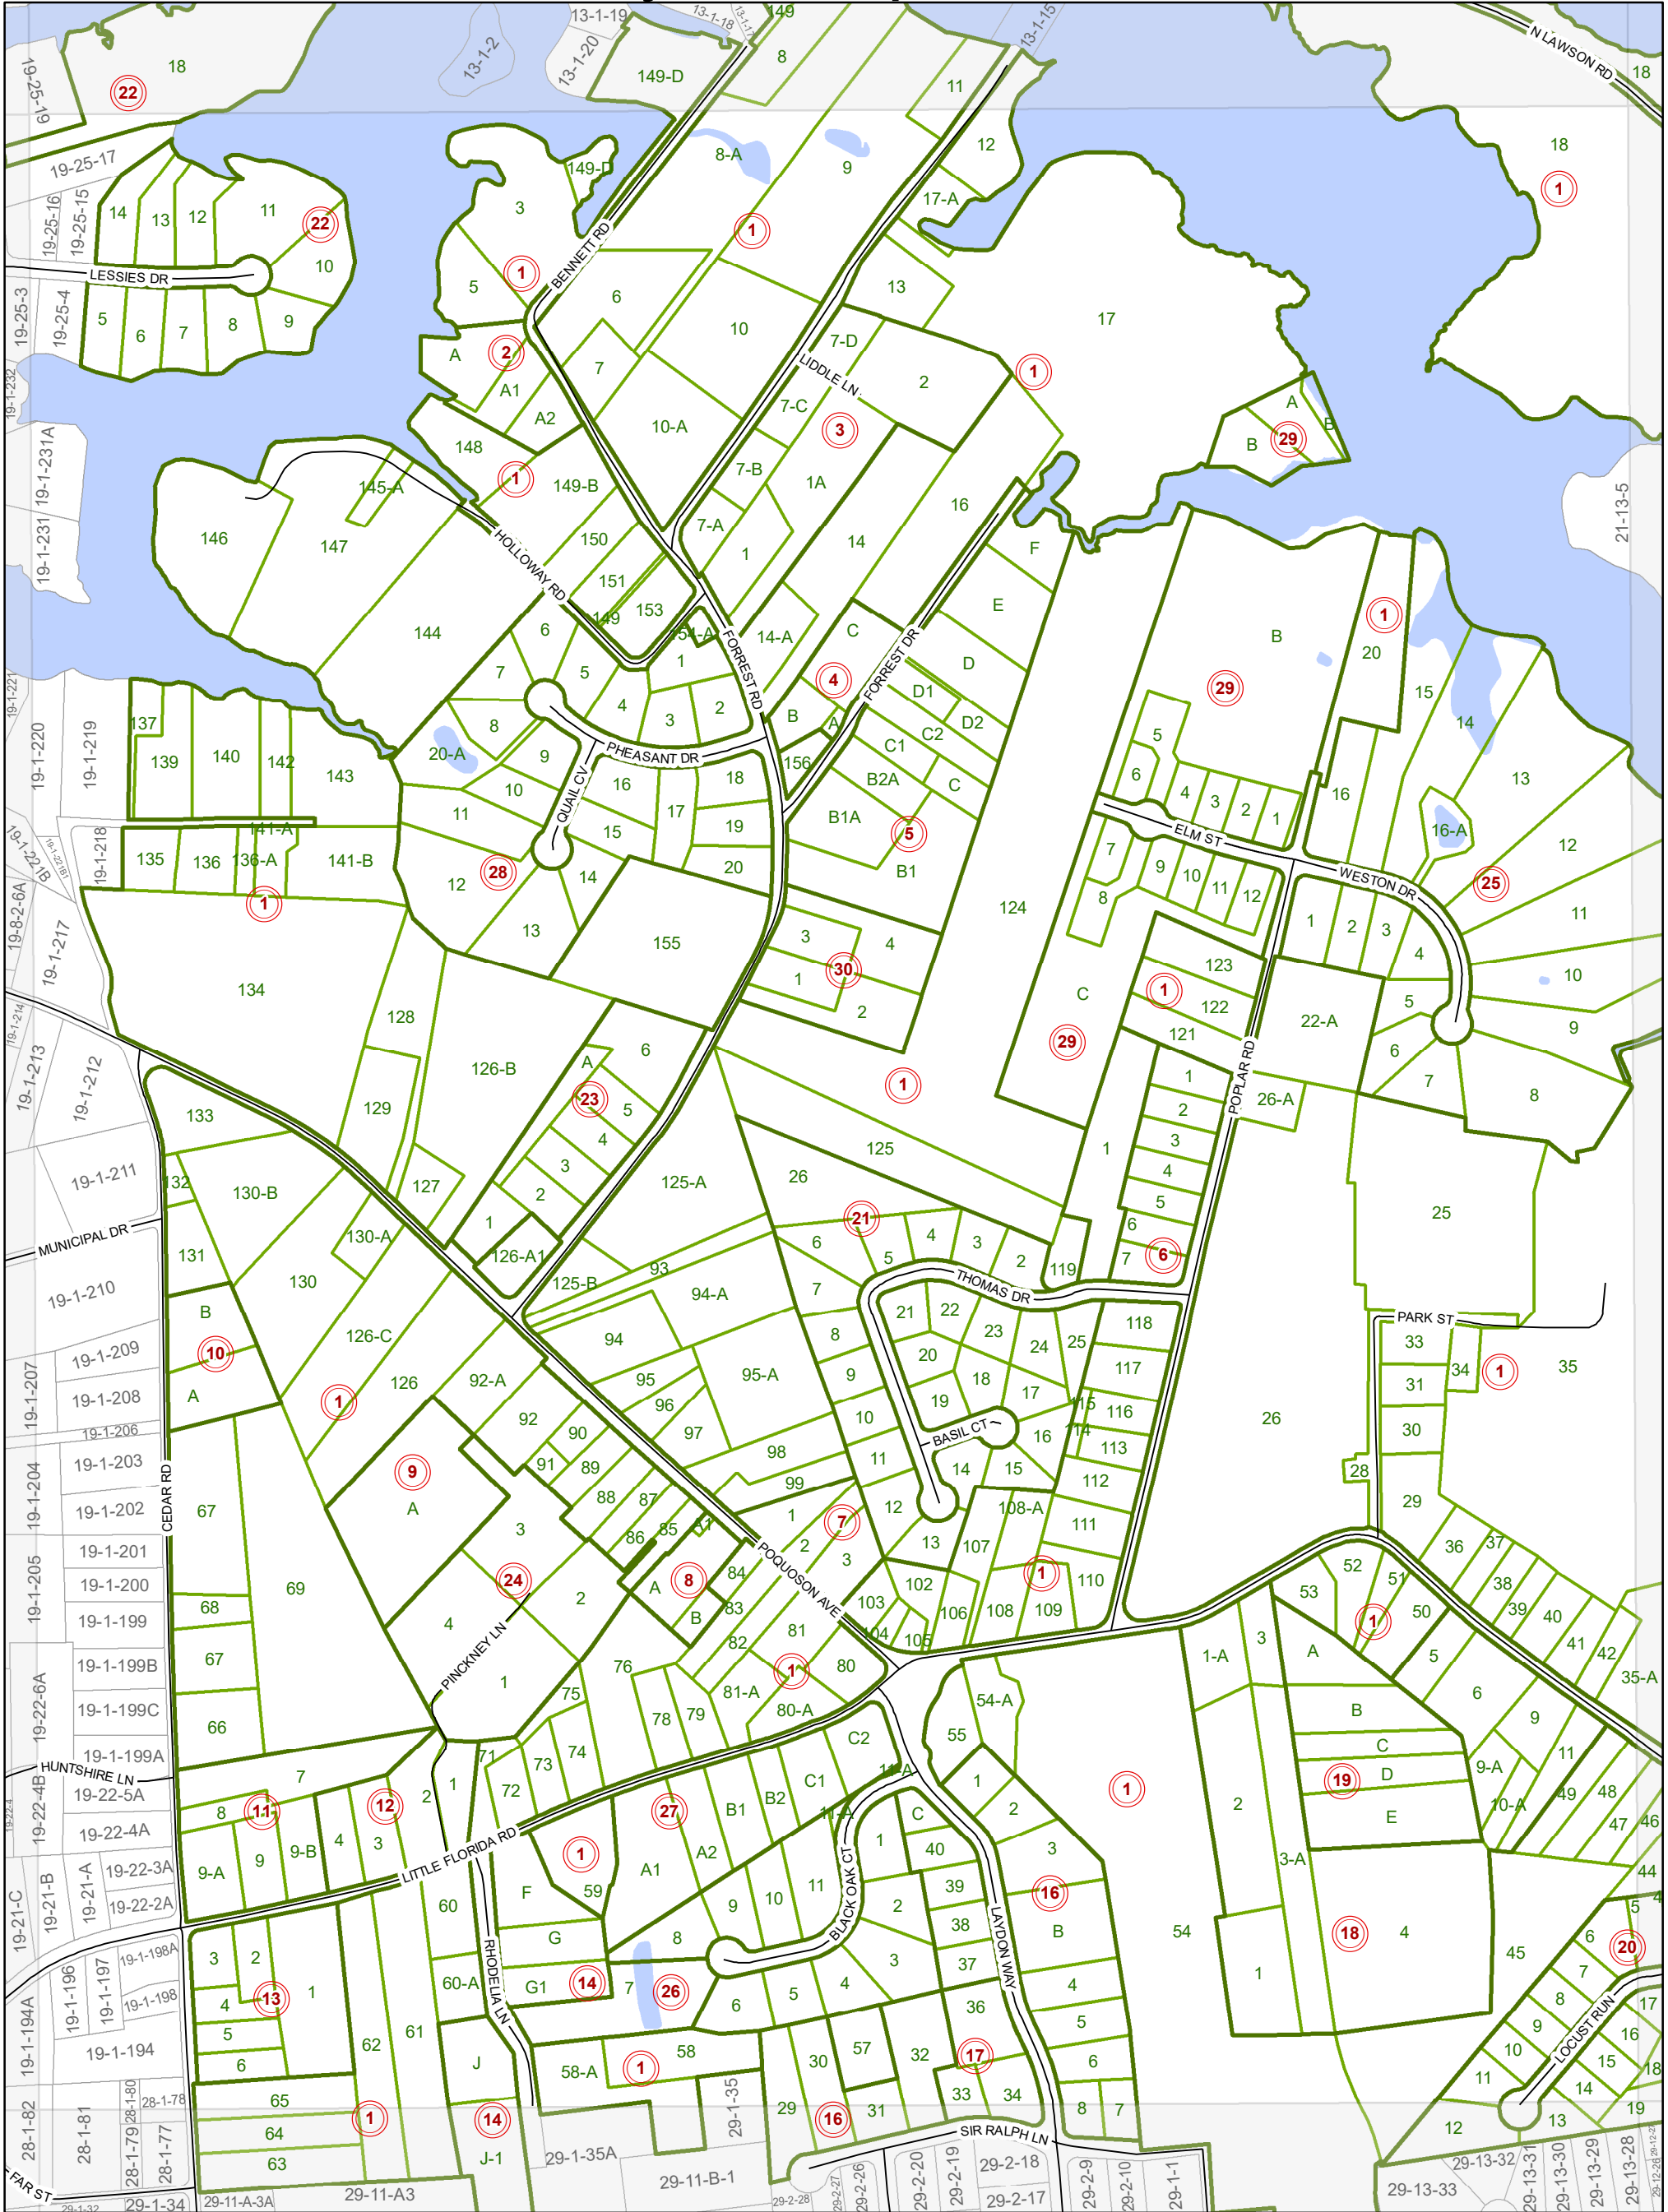

# City of Poquoson

## LEGEND

- Roads
- City Boundary
- Phases
- Sections
- Lots
- Adjacent Lots
- Water Bodies

Map information is believed to be accurate, but accuracy is not guaranteed. Any errors or omissions should be reported to the City of Poquoson. In no event will the city be liable for any damages or other pecuniary loss that may arise from the use of this data.

Map Last Updated: 8/28/2018