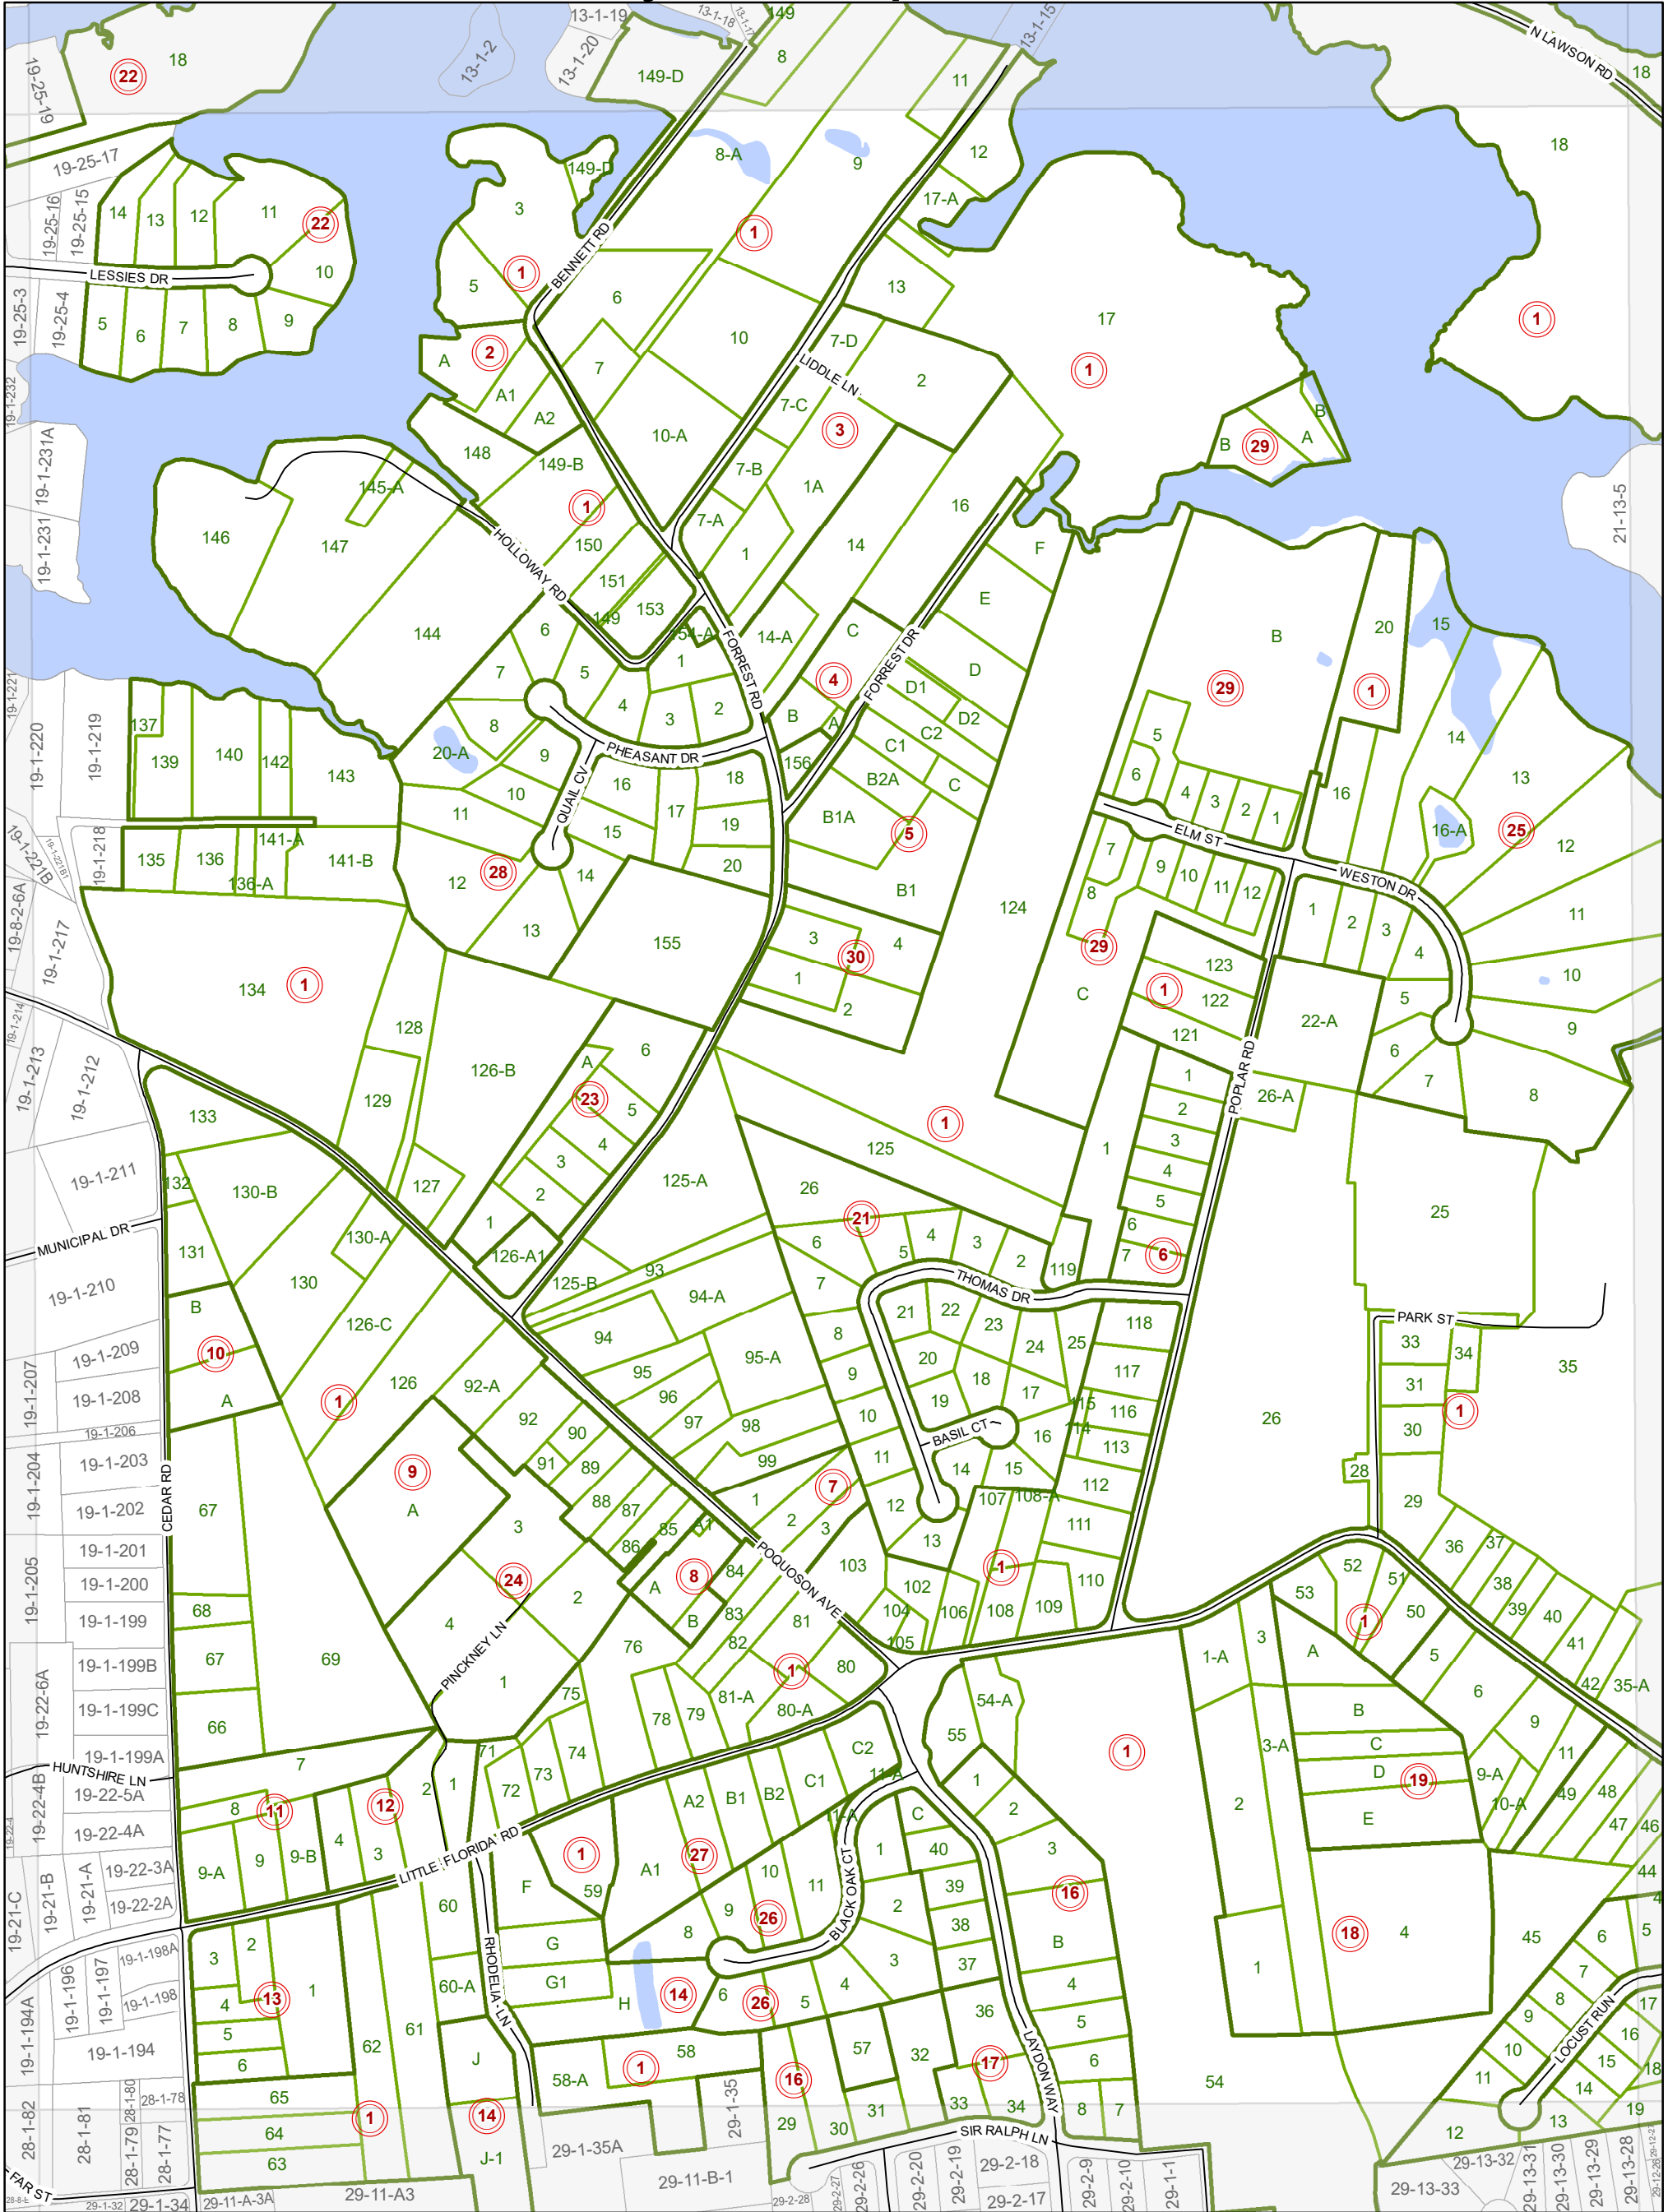

City of Poquoson

LEGEND

- Roads
- City Boundary
- Phases
- Sections
- Lots
- Adjacent Lots
- Water Bodies

Map information is believed to be accurate, but accuracy is not guaranteed. Any errors or omissions should be reported to the City of Poquoson. In no event will the city be liable for any damages or other pecuniary loss that may arise from the use of this data.

Map Last Updated: 6/29/2018

Section 20