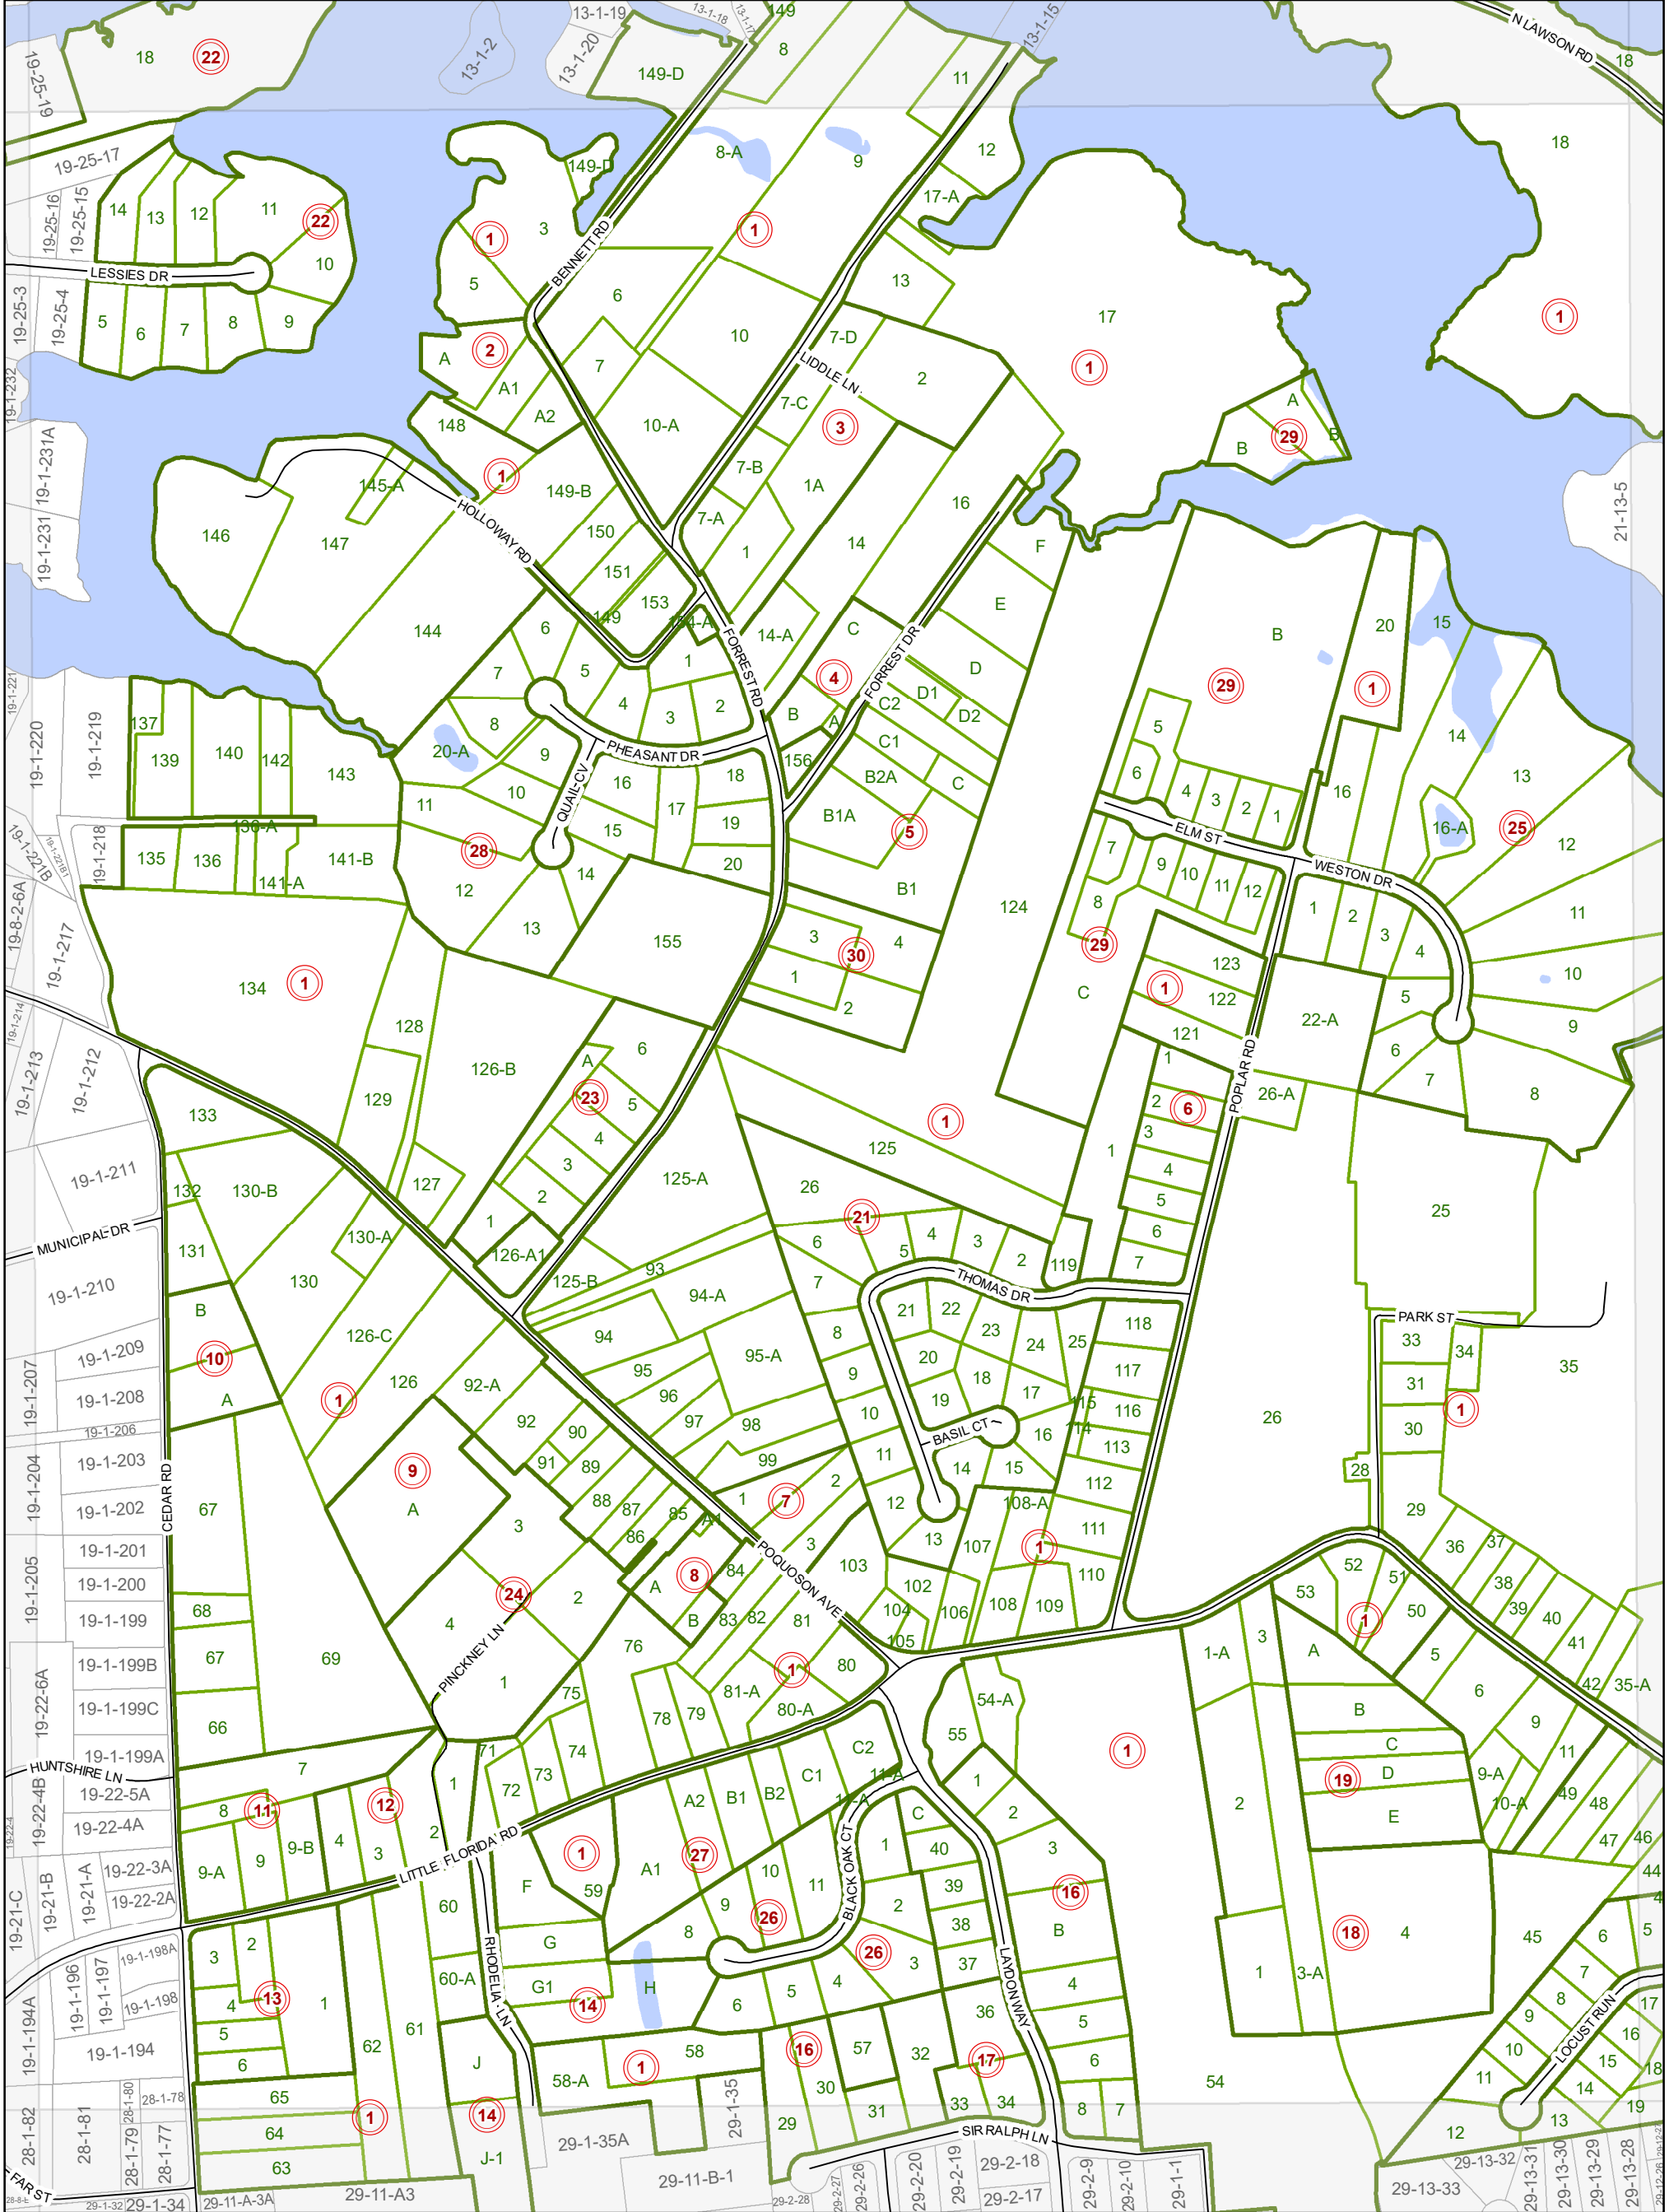

# City of Poquoson

## LEGEND

- Roads
- City Boundary
- Phases
- Sections
- Lots
- Adjacent Lots
- Water Bodies

Map information is believed to be accurate, but accuracy is not guaranteed. Any errors or omissions should be reported to the City of Poquoson. In no event will the city be liable for any damages or other pecuniary loss that may arise from the use of this data.

Map Last Updated: 5/24/2018