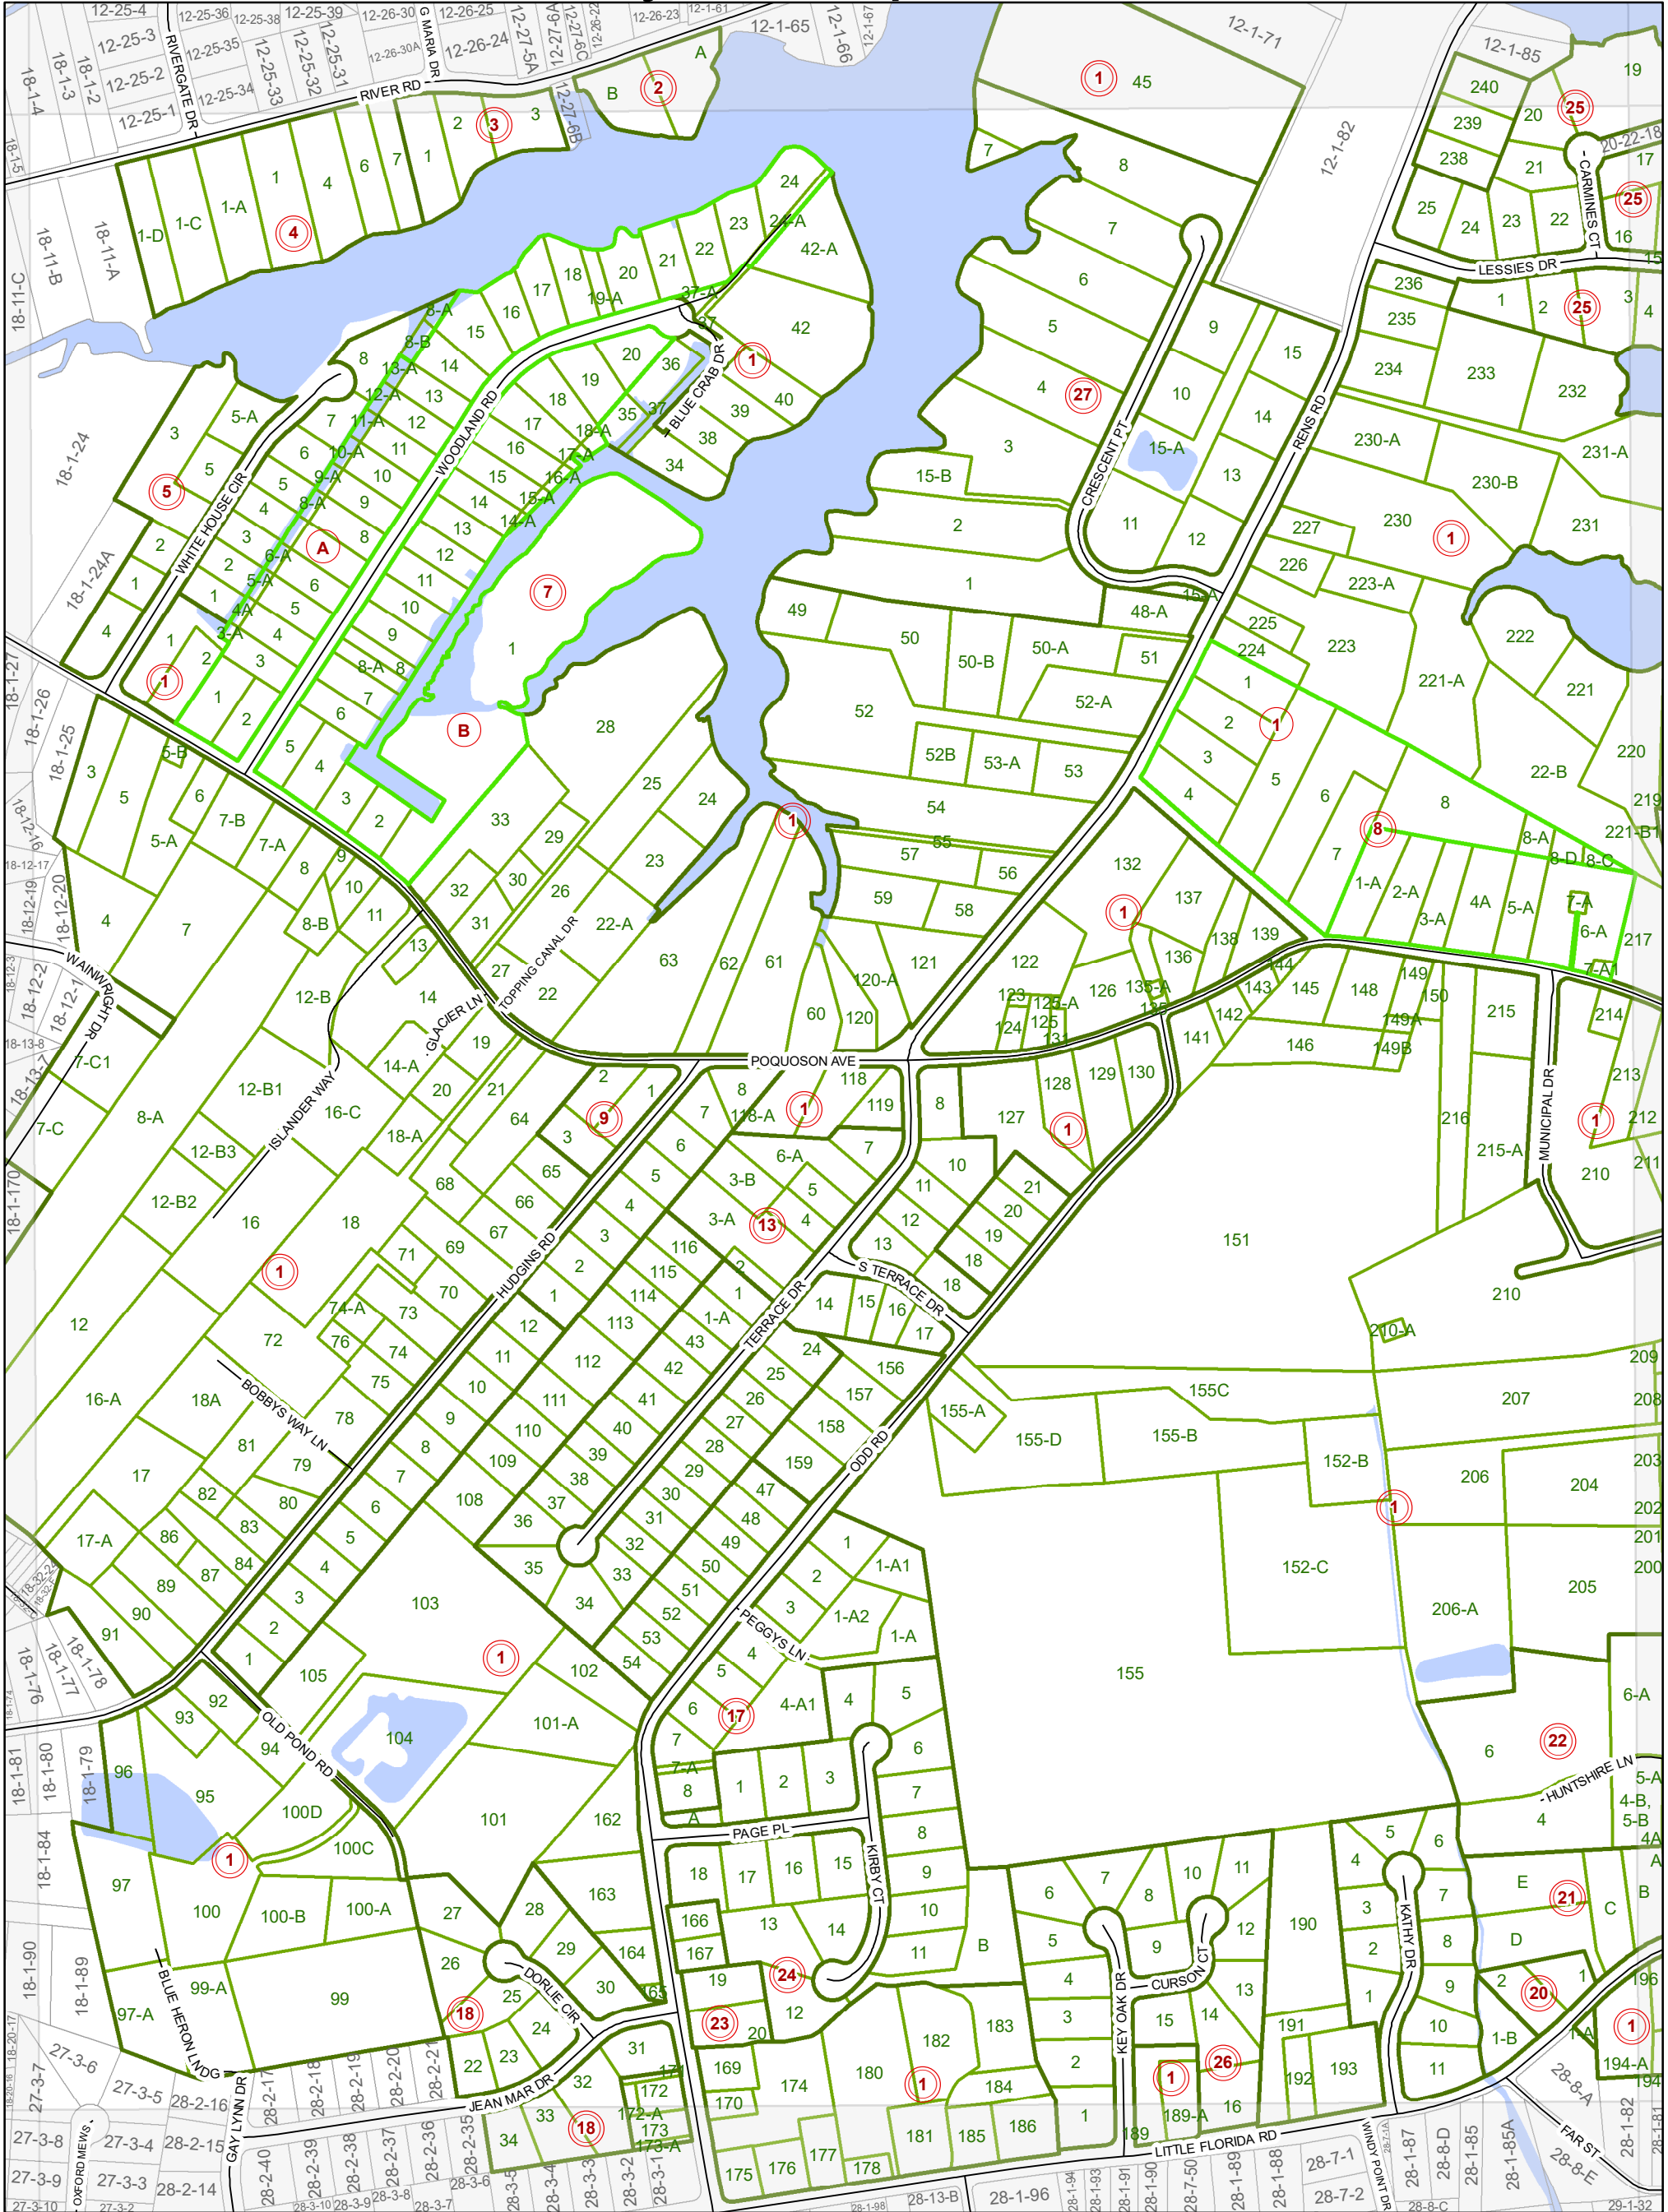

# City of Poquoson

## LEGEND

- Roads
- City Boundary
- Phases
- Sections
- Lots
- Adjacent Lots
- Water Bodies

Map information is believed to be accurate, but accuracy is not guaranteed. Any errors or omissions should be reported to the City of Poquoson. In no event will the city be liable for any damages or other pecuniary loss that may arise from the use of this data.

Map Last Updated: 8/28/2018