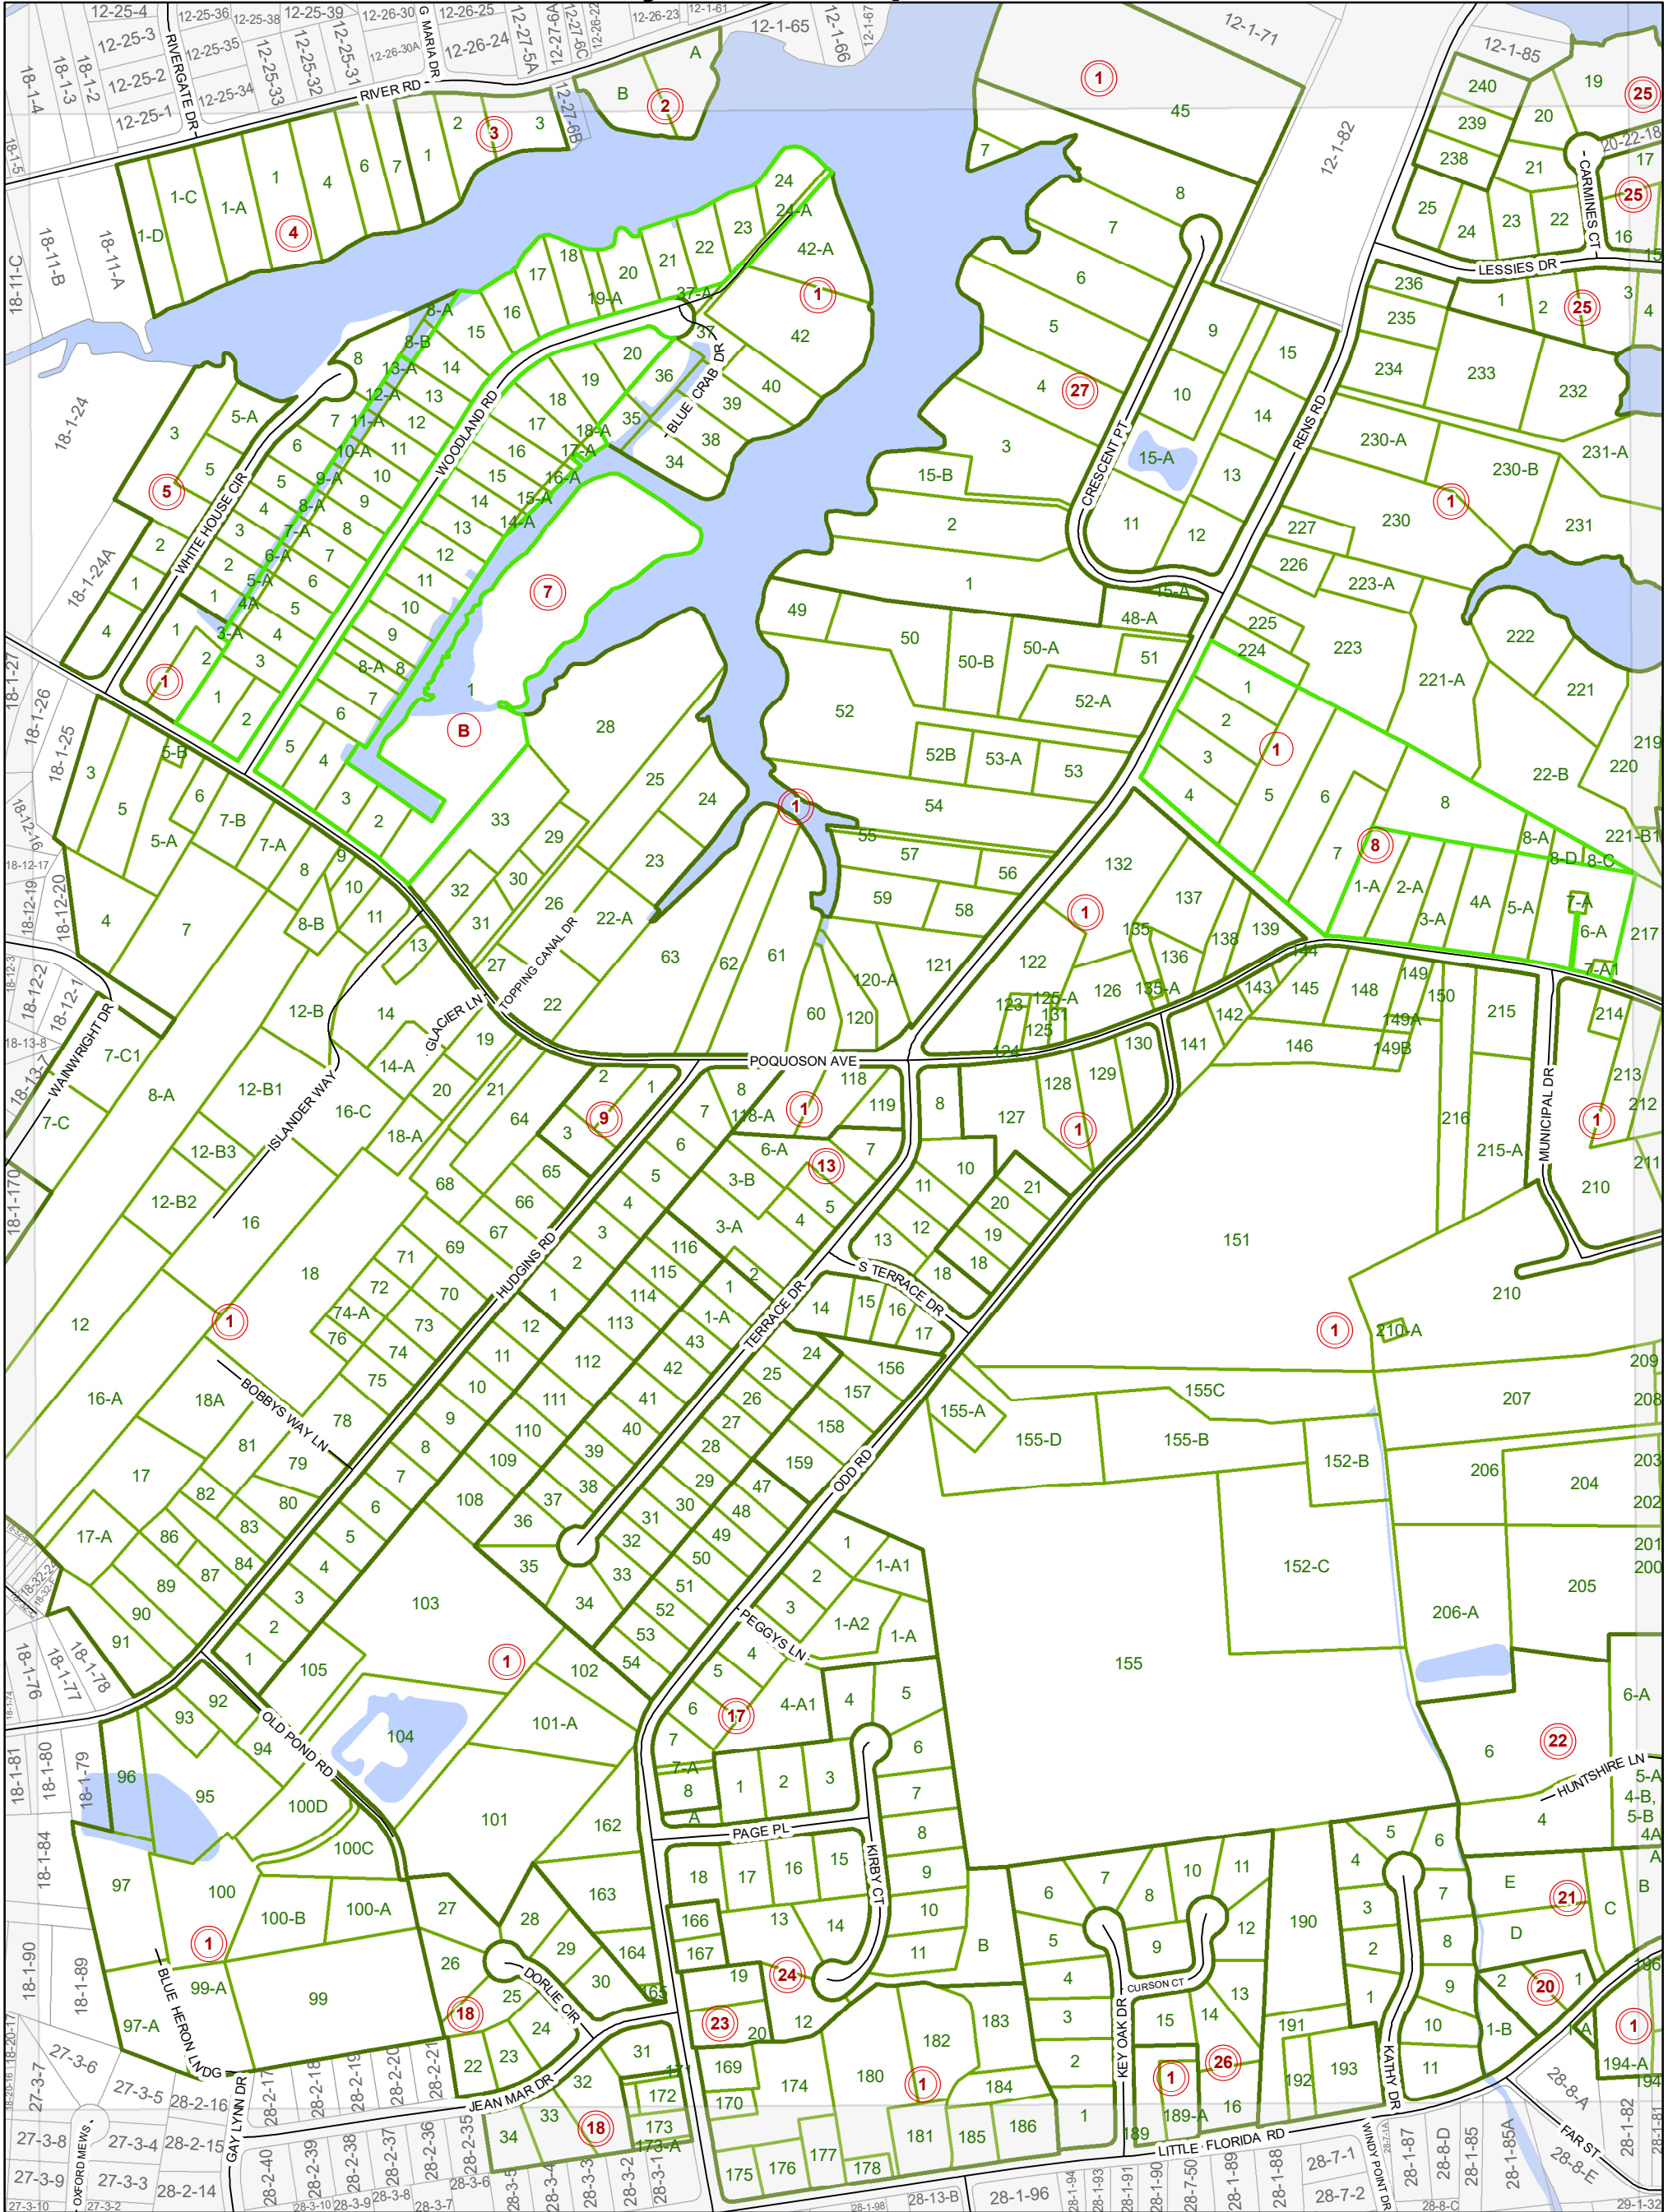

City of Poquoson

LEGEND

- Roads
- City Boundary
- Phases
- Sections
- Lots
- Adjacent Lots
- Water Bodies

Map information is believed to be accurate, but accuracy is not guaranteed. Any errors or omissions should be reported to the City of Poquoson. In no event will the city be liable for any damages or other pecuniary loss that may arise from the use of this data.

Map Last Updated: 6/29/2018

Section 19