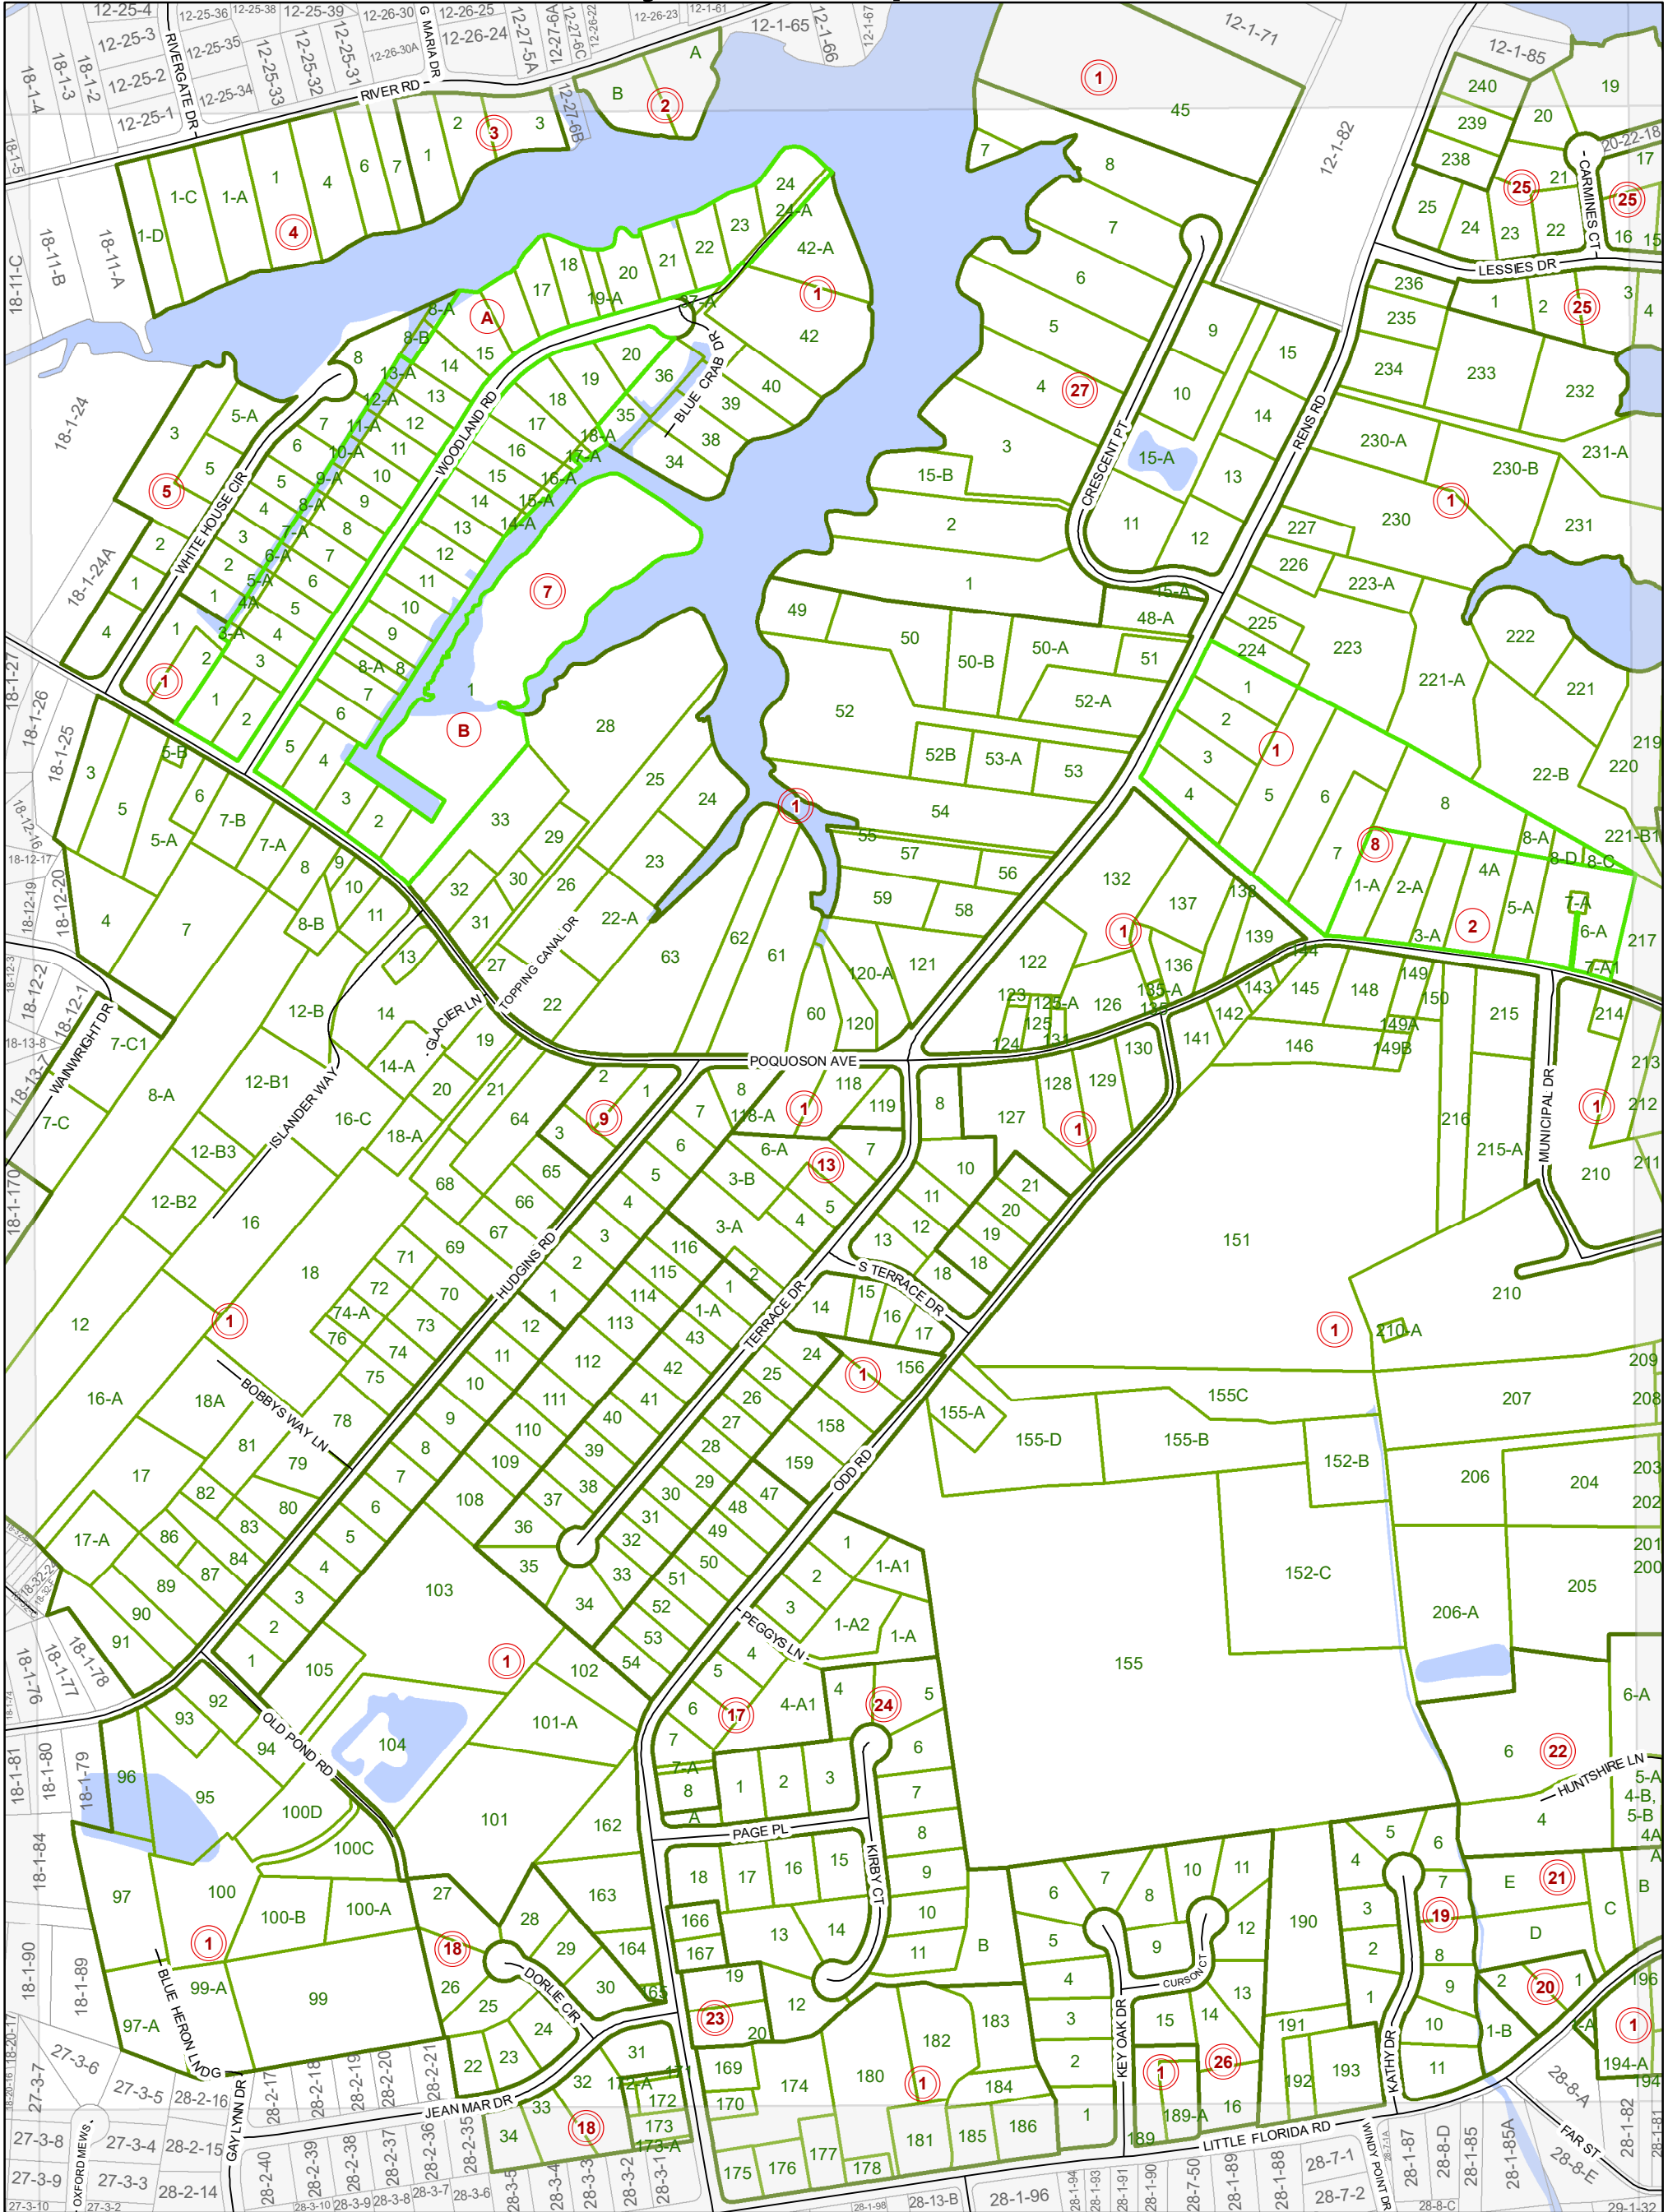

# City of Poquoson

## LEGEND

- Roads
- City Boundary
- Phases
- Sections
- Lots
- Adjacent Lots
- Water Bodies

Map information is believed to be accurate, but accuracy is not guaranteed. Any errors or omissions should be reported to the City of Poquoson. In no event will the city be liable for any damages or other pecuniary loss that may arise from the use of this data.

Map Last Updated: 5/24/2018