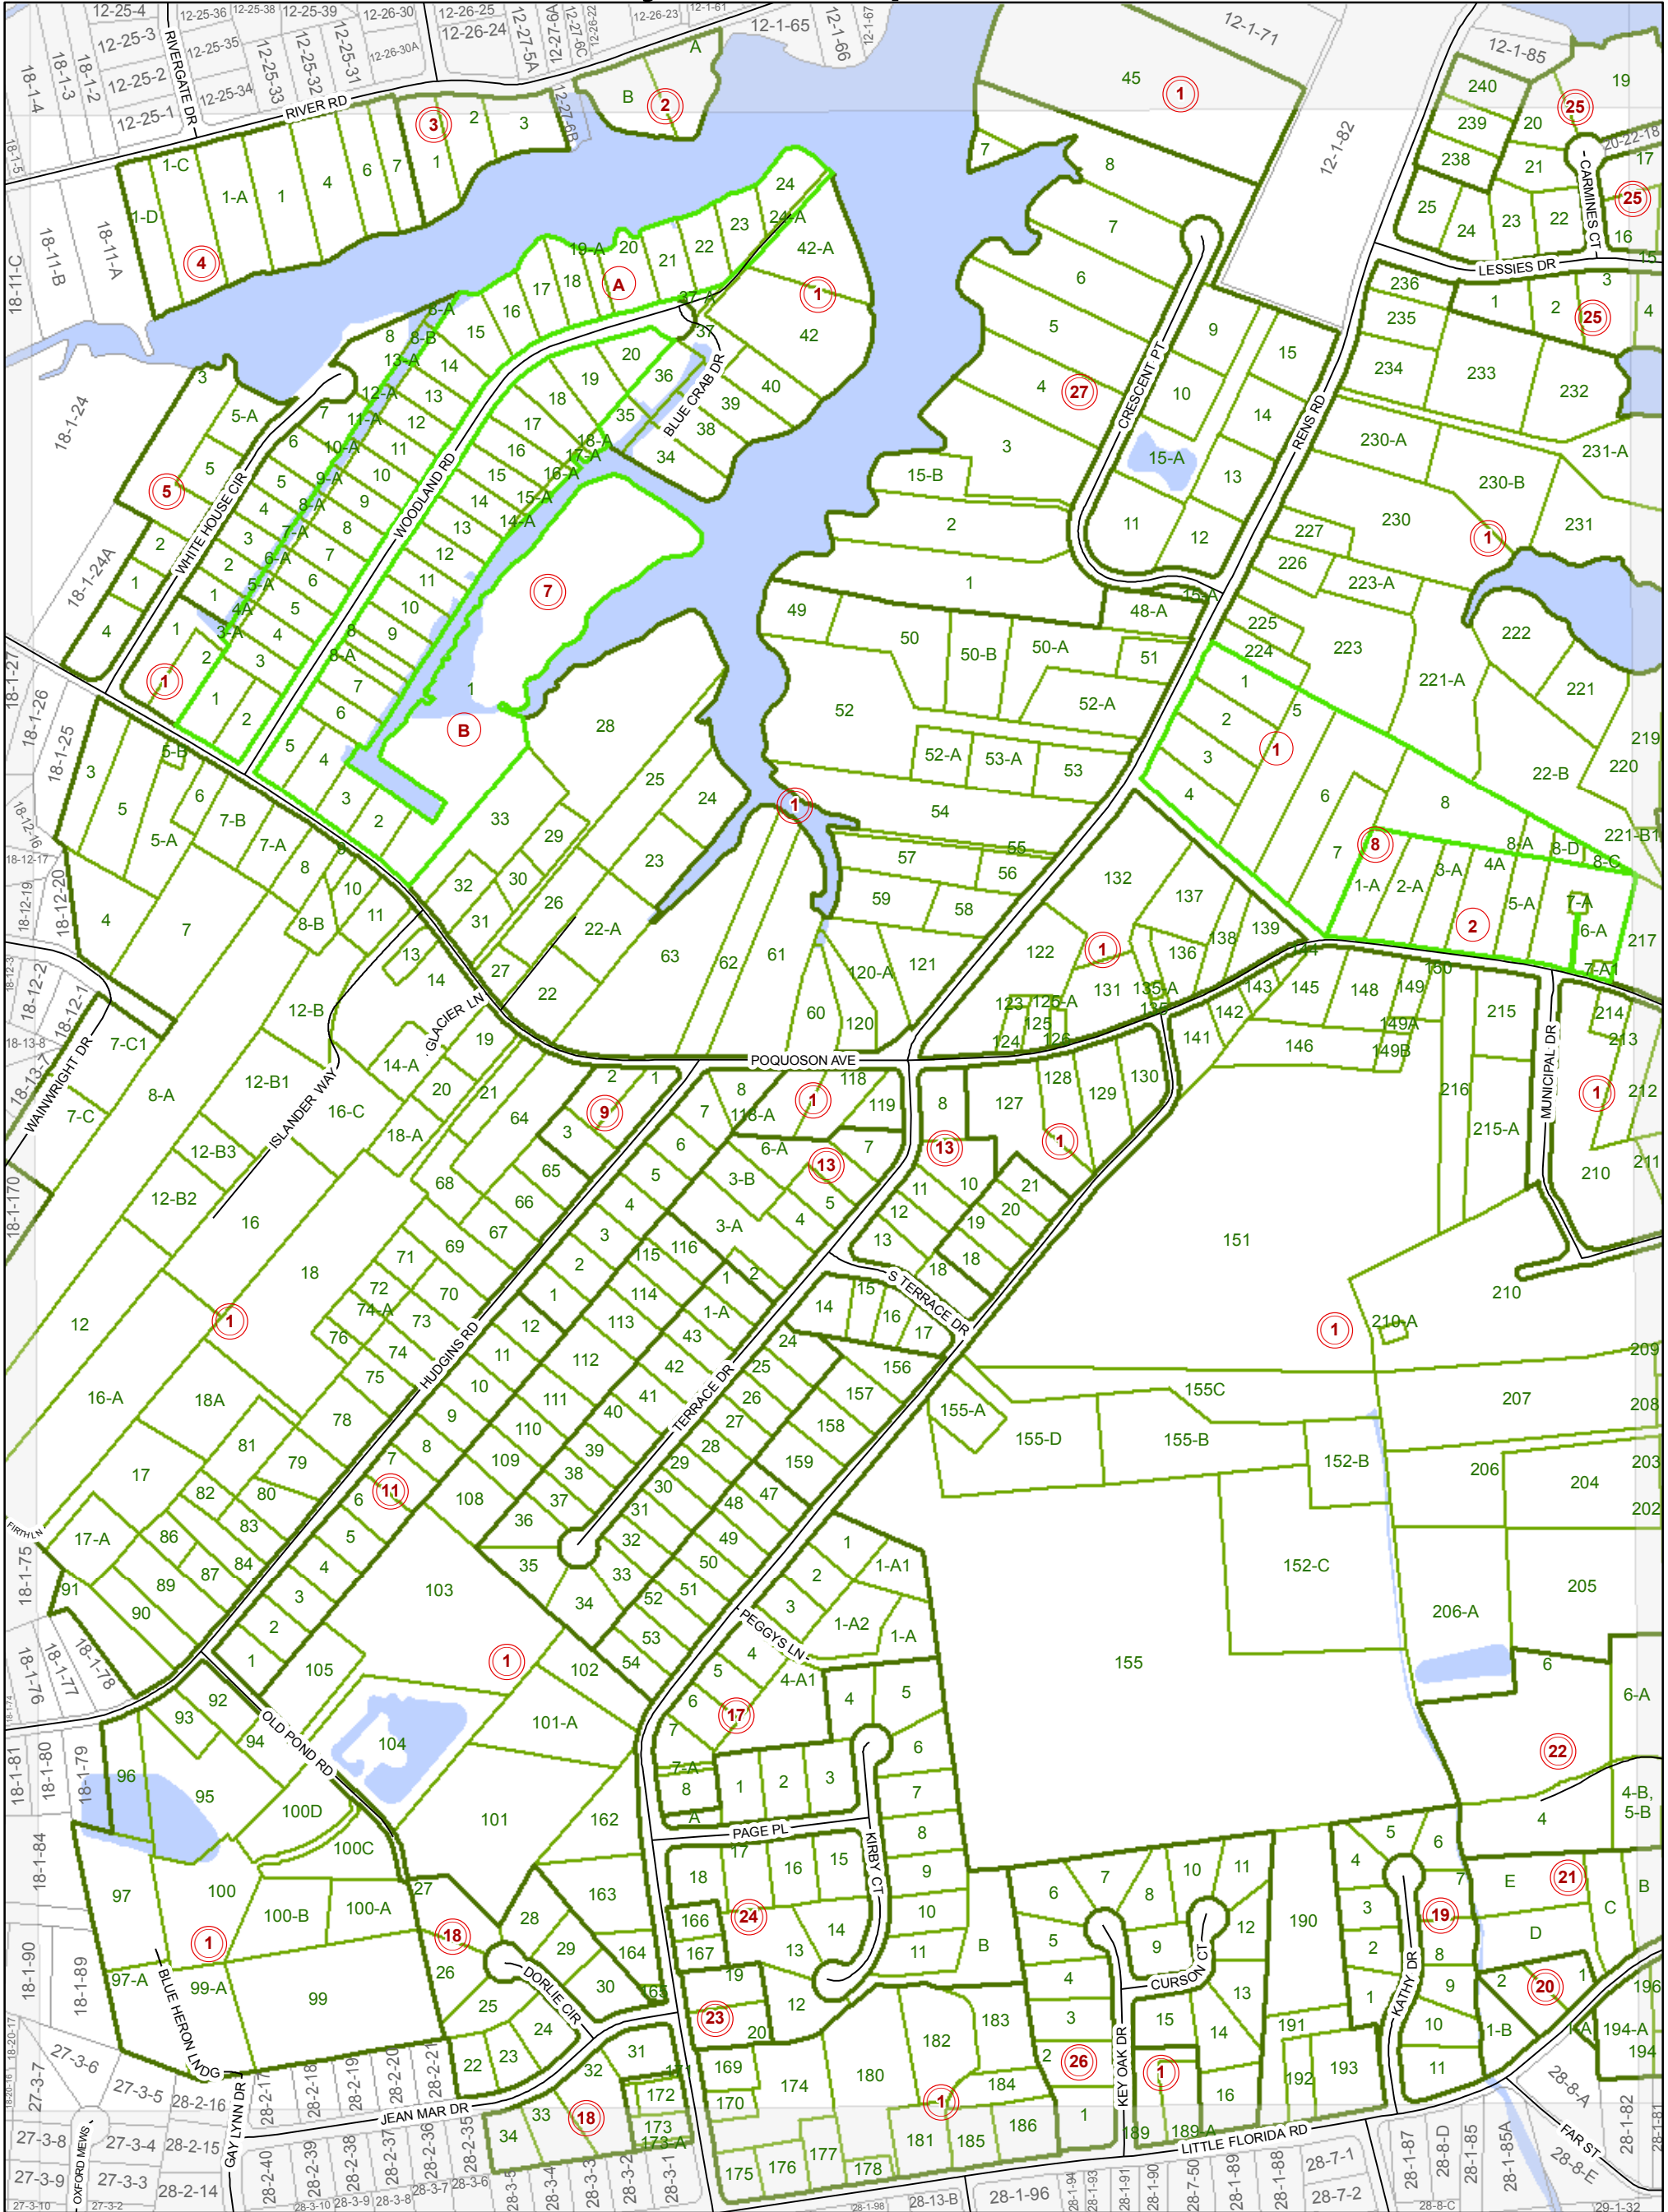

City of Poquoson

LEGEND

- Roads
- City Boundary
- Phases
- Sections
- Lots
- Adjacent Lots
- Water Bodies

Map information is believed to be accurate, but accuracy is not guaranteed. Any errors or omissions should be reported to the City of Poquoson. In no event will the city be liable for any damages or other pecuniary loss that may arise from the use of this data.

Map Last Updated: 2/2/2017

Section 19