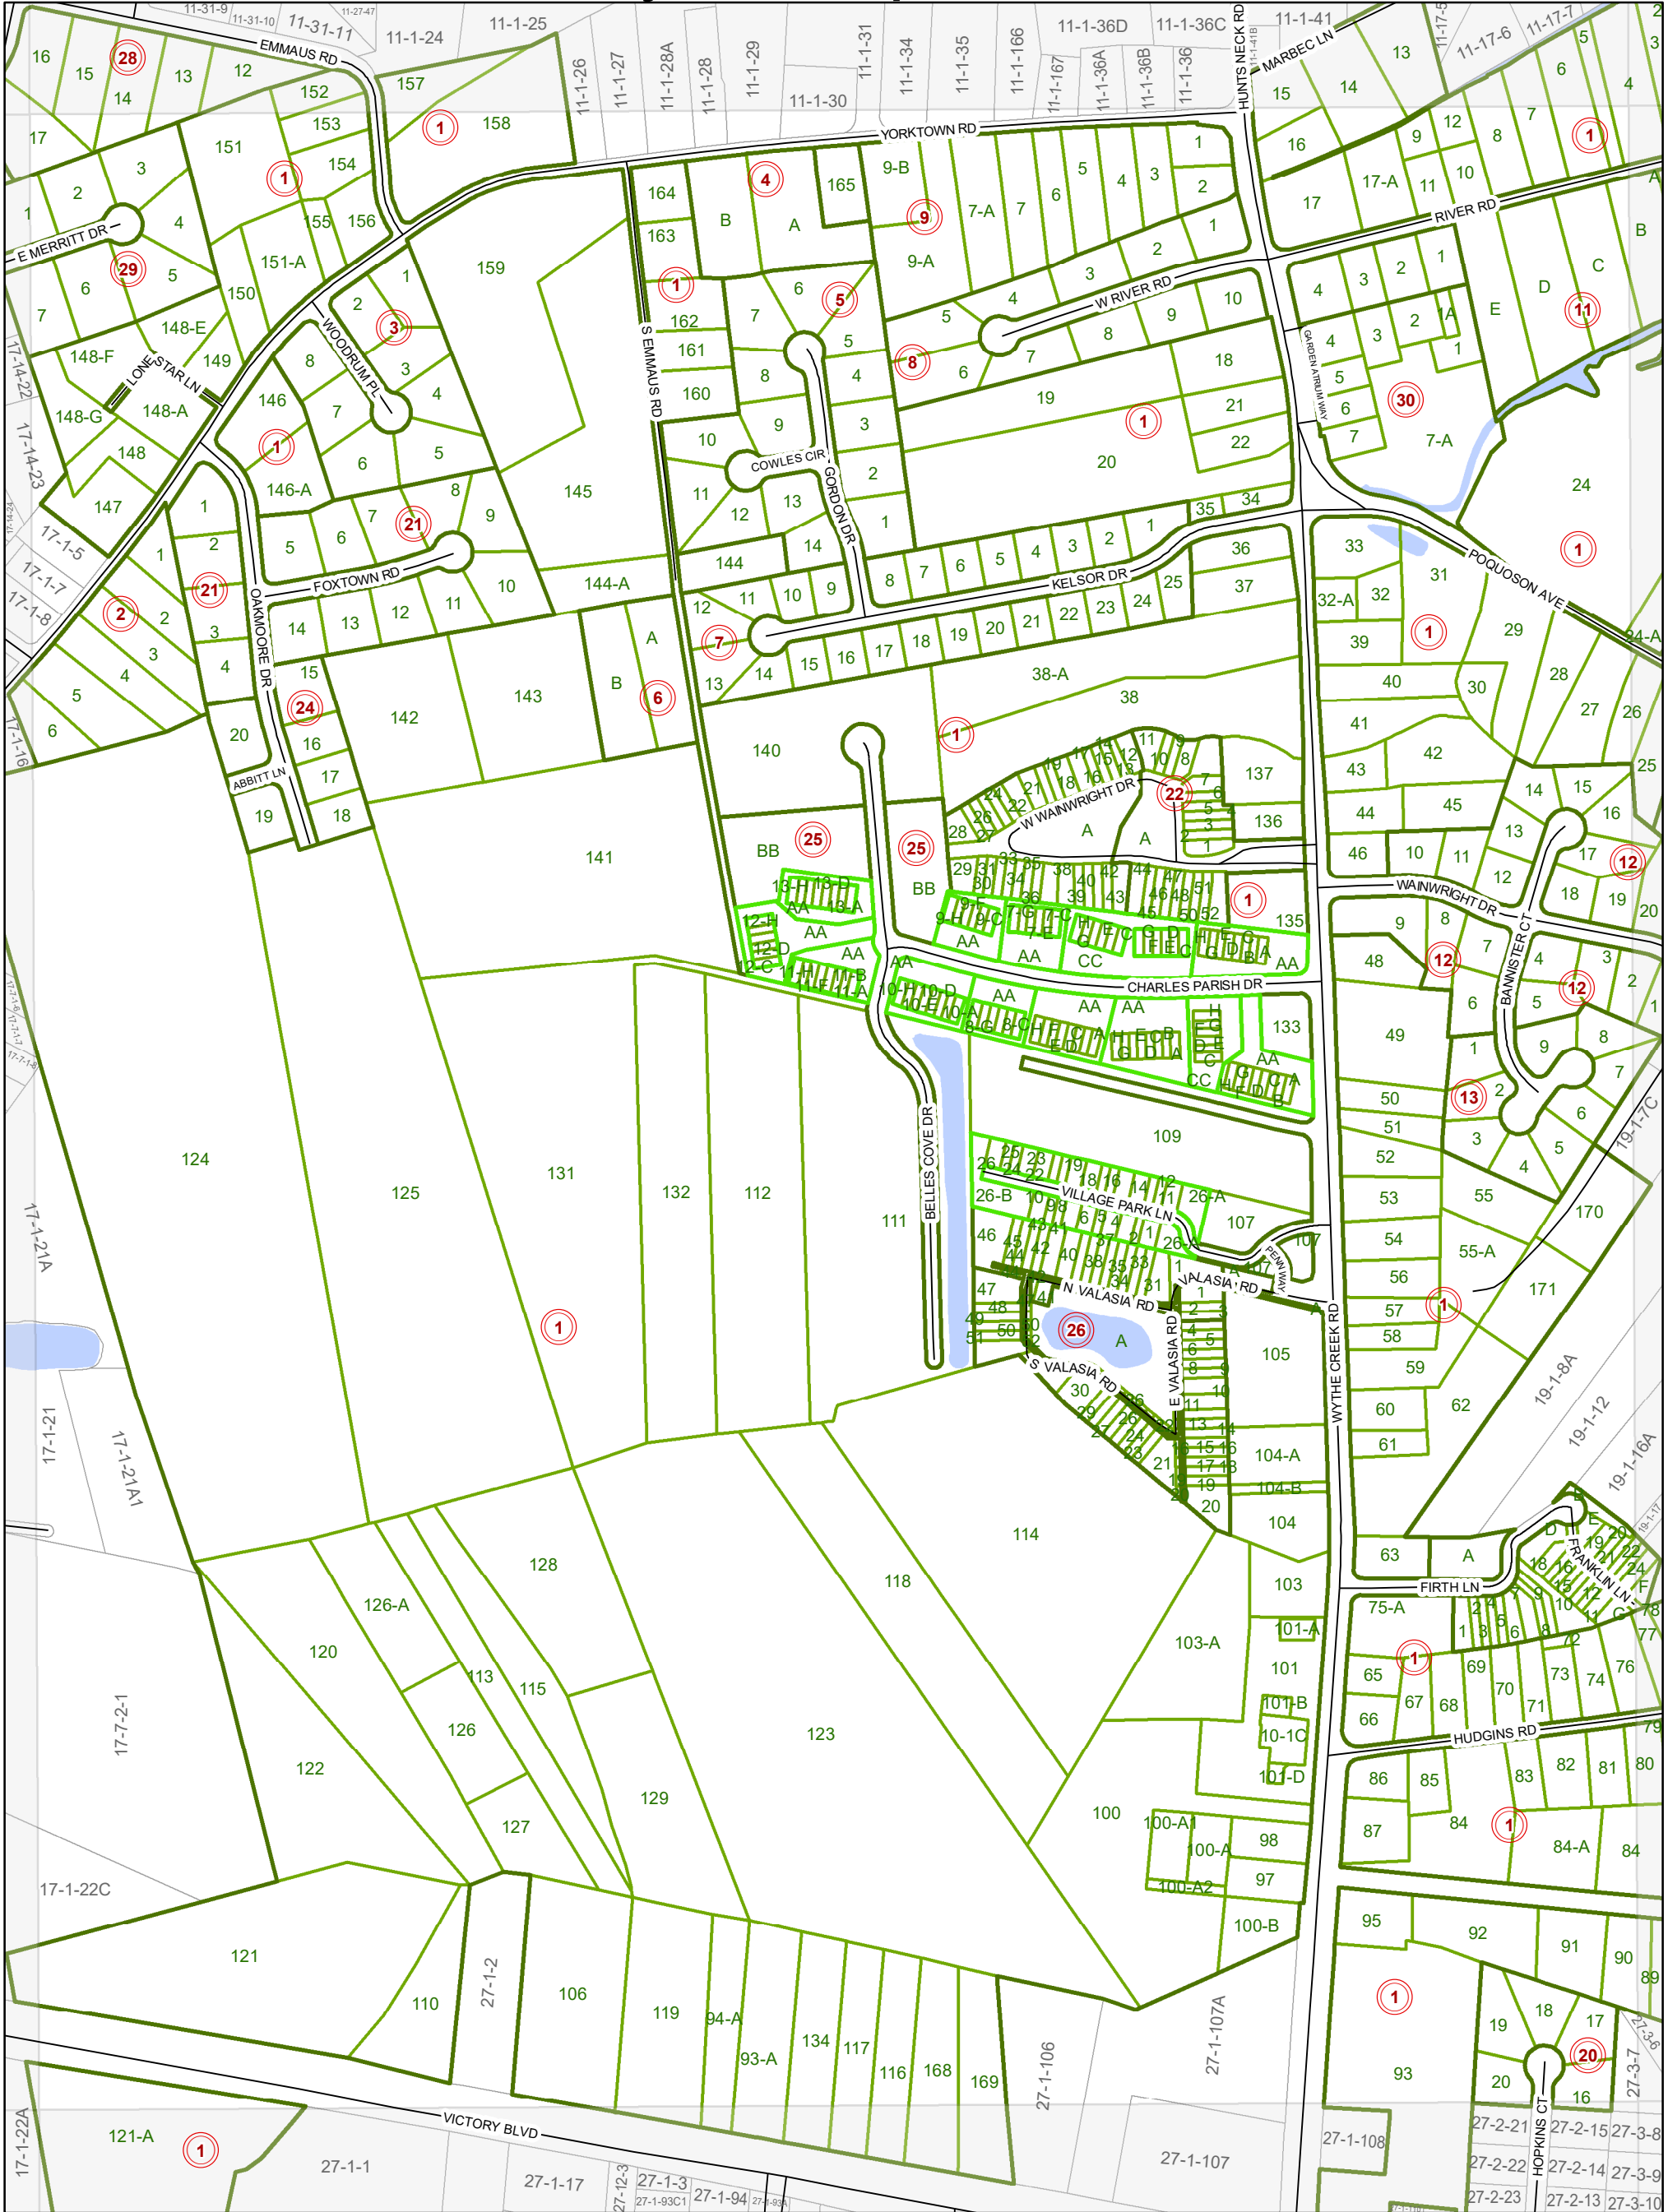

# City of Poquoson

## LEGEND

-  Roads
-  City Boundary
-  Phases
-  Sections
-  Lots
-  Adjacent Lots
-  Water Bodies

Map information is believed to be accurate, but accuracy is not guaranteed. Any errors or omissions should be reported to the City of Poquoson. In no event will the city be liable for any damages or other pecuniary loss that may arise from the use of this data.

Map Last Updated: 5/24/2018

# Section 18