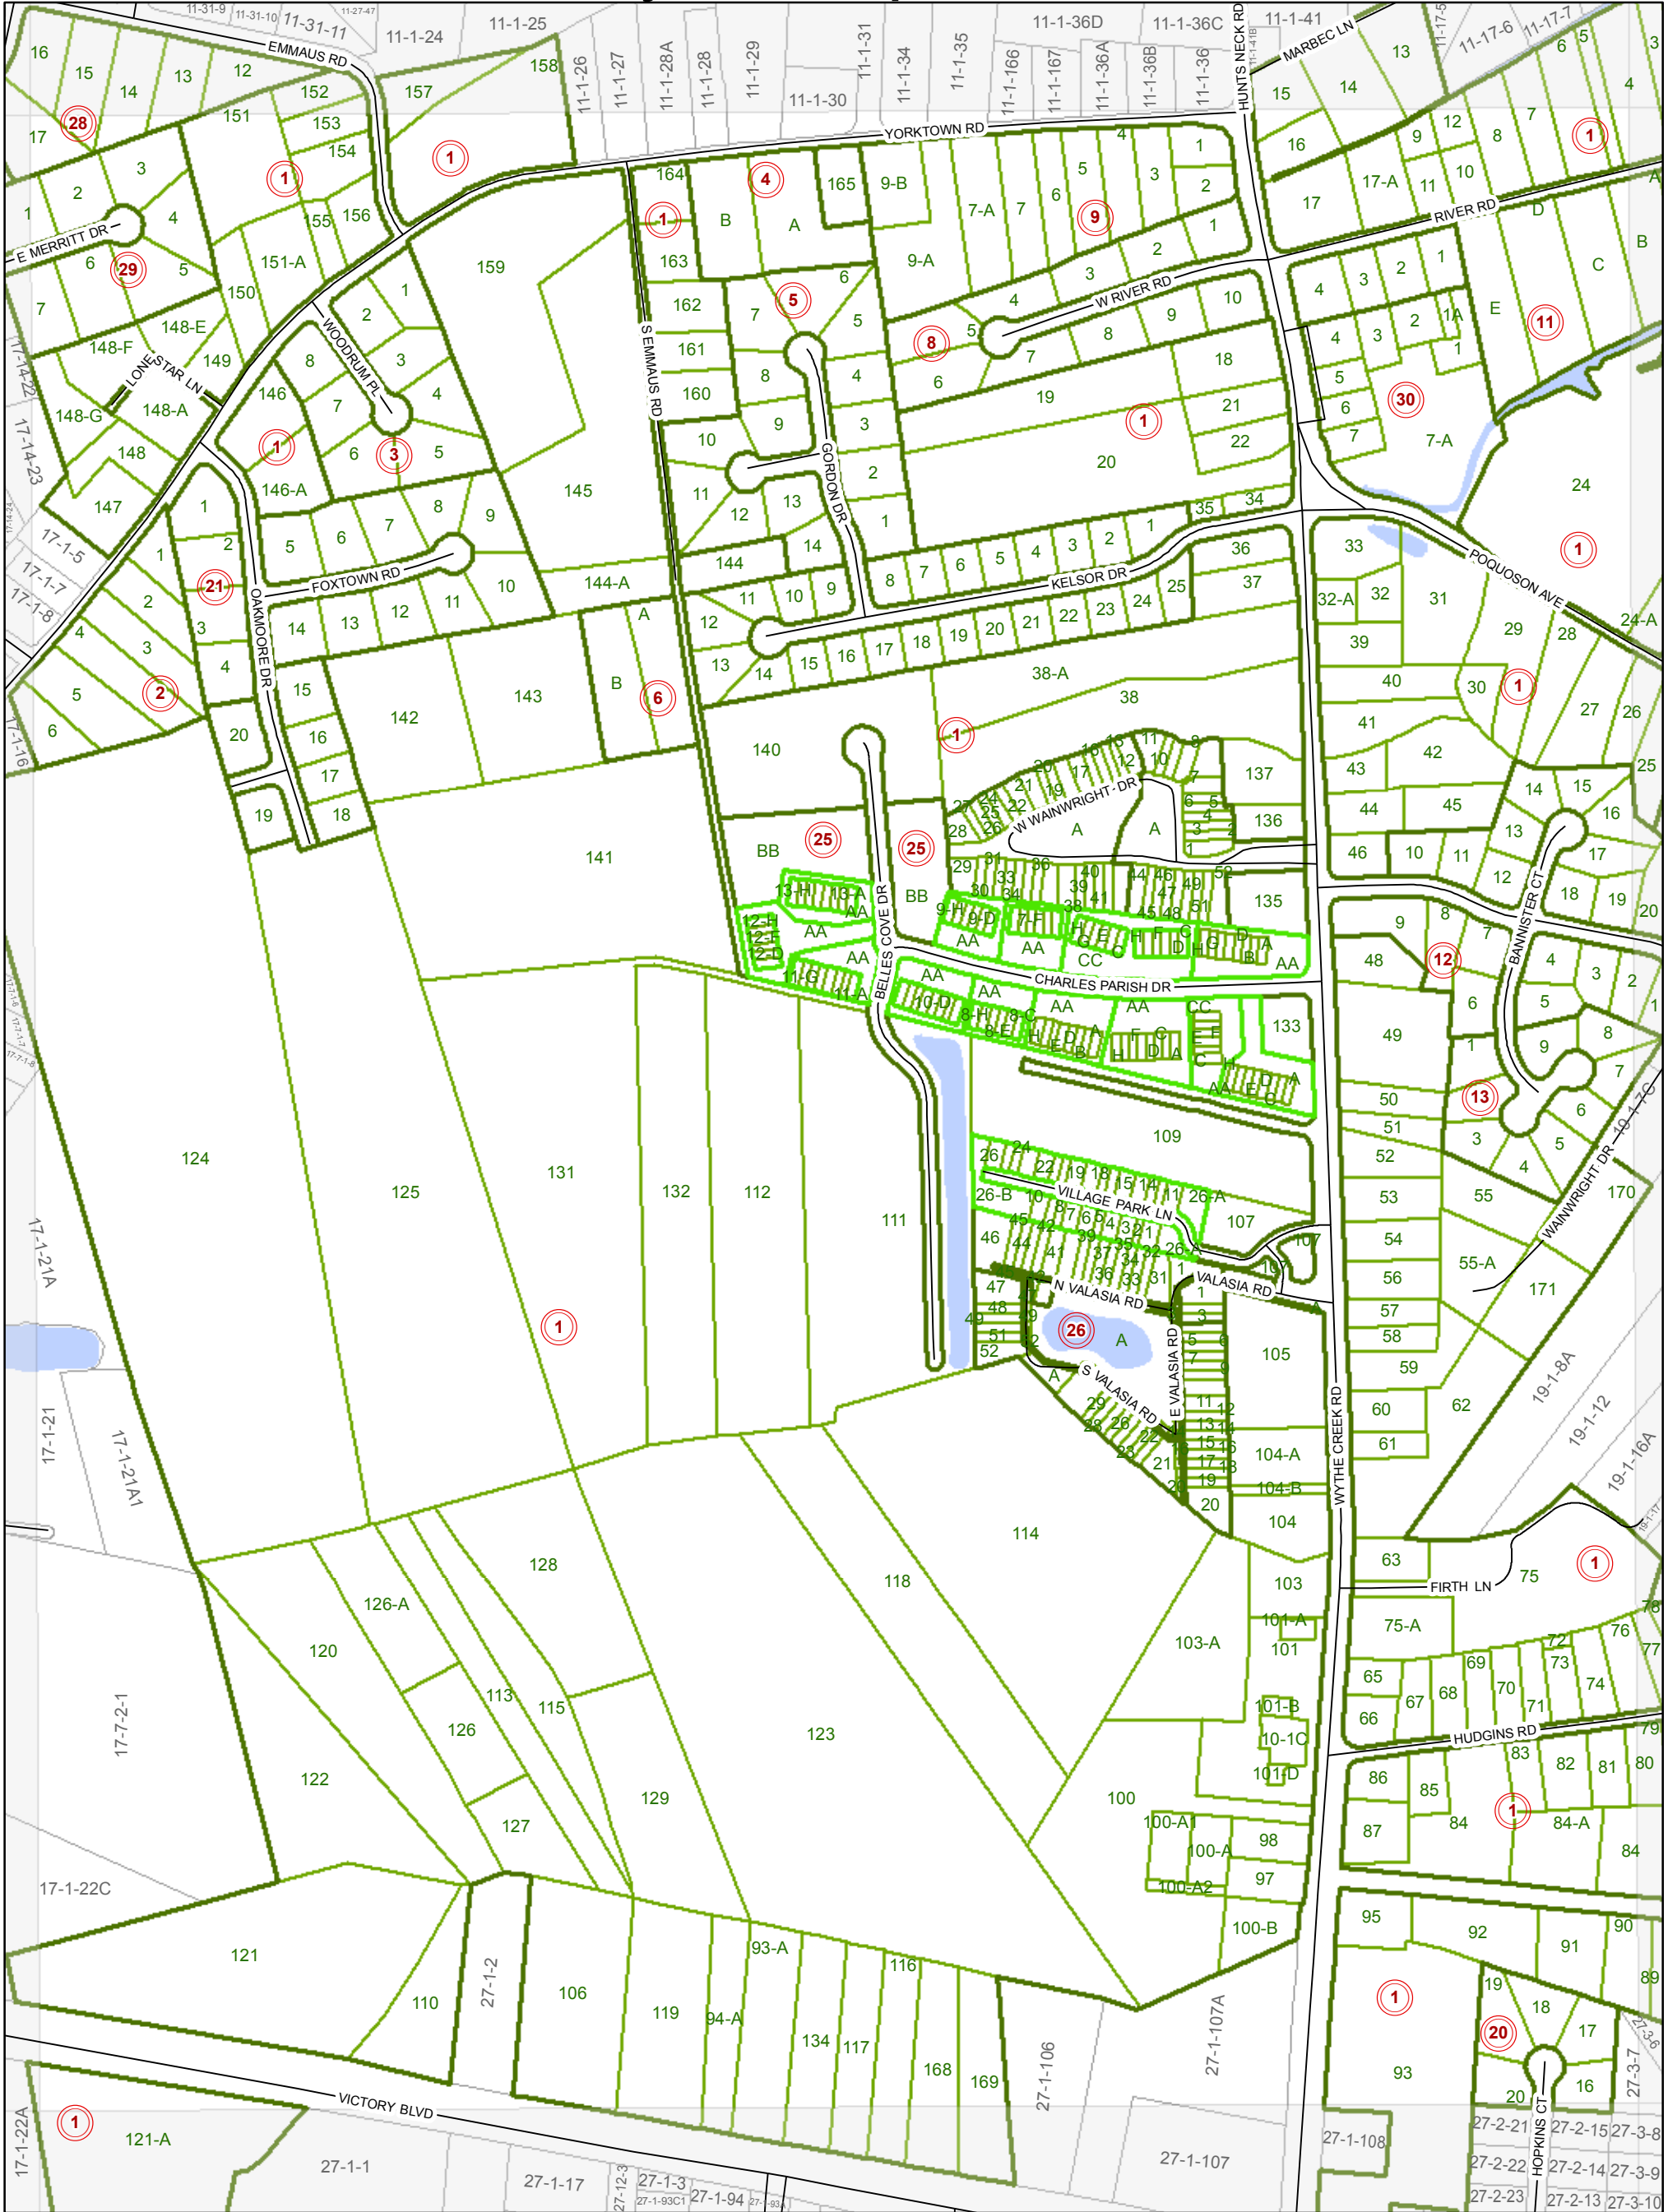

City of Poquoson

LEGEND

- Roads
- City Boundary
- Phases
- Sections
- Lots
- Adjacent Lots
- Water Bodies

Map information is believed to be accurate, but accuracy is not guaranteed. Any errors or omissions should be reported to the City of Poquoson. In no event will the city be liable for any damages or other pecuniary loss that may arise from the use of this data.

Map Last Updated: 2/2/2017

Section 18