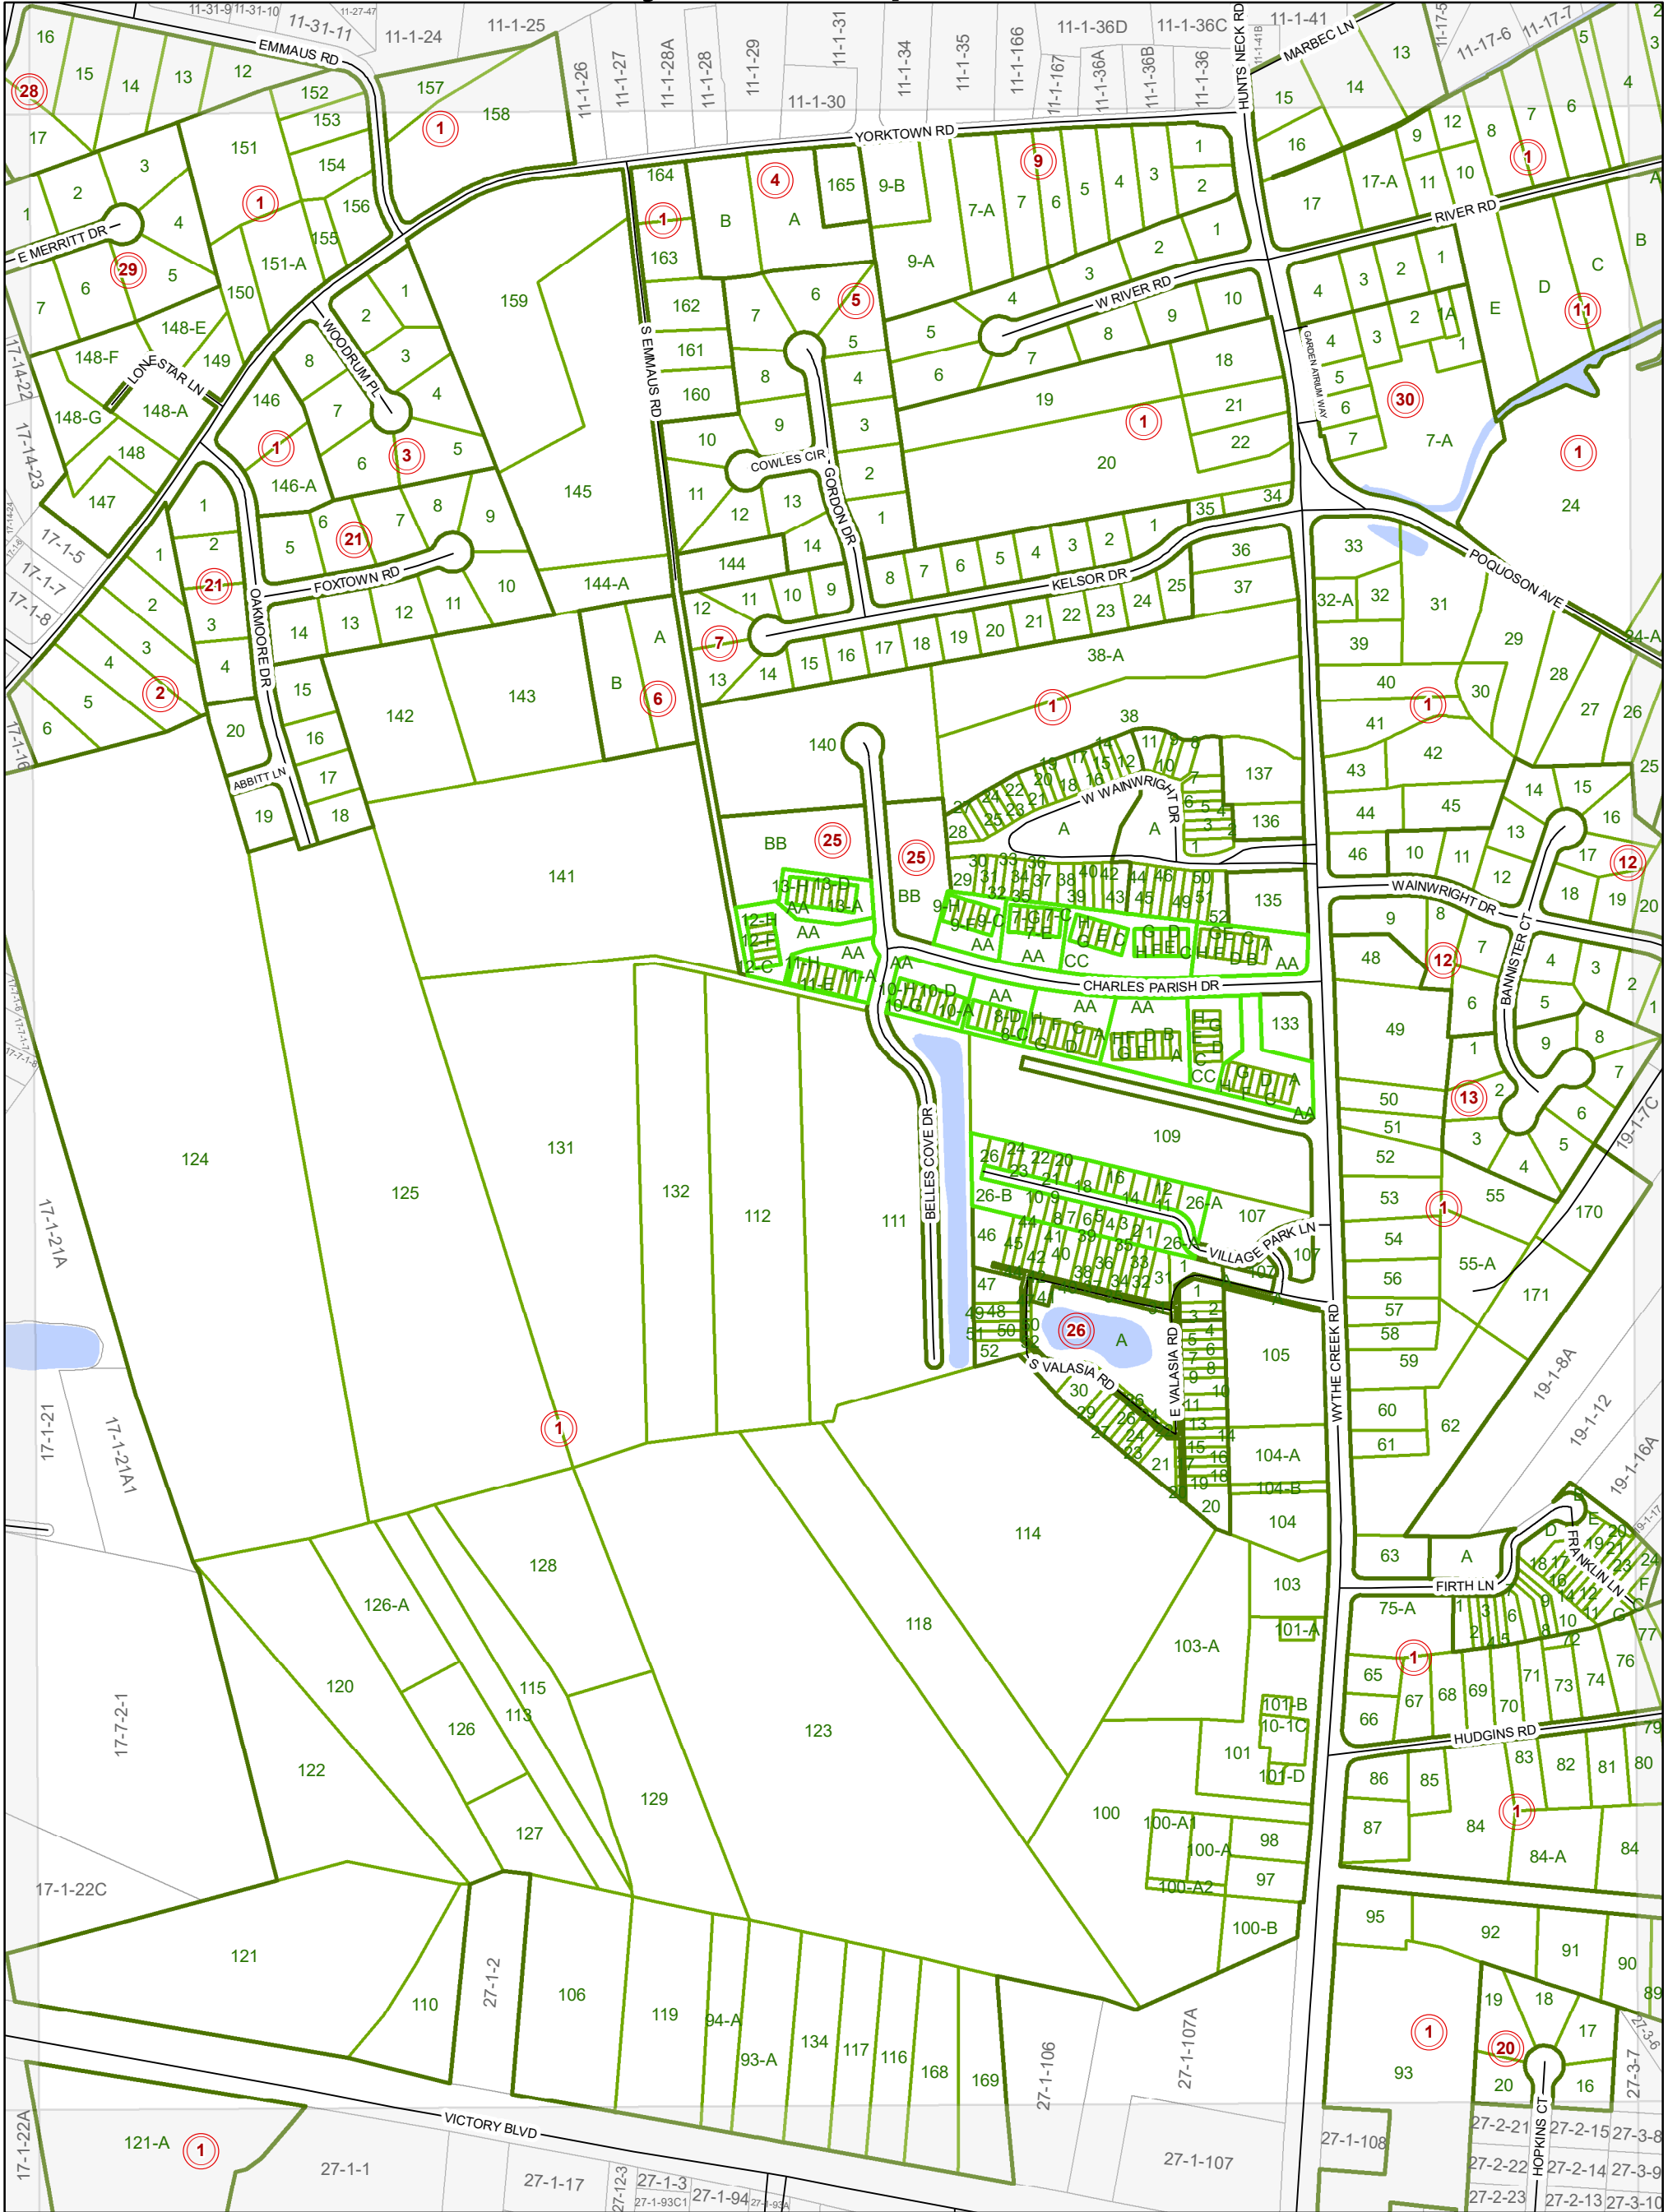

City of Poquoson

LEGEND

- Roads
- City Boundary
- Phases
- Sections
- Lots
- Adjacent Lots
- Water Bodies

Map information is believed to be accurate, but accuracy is not guaranteed. Any errors or omissions should be reported to the City of Poquoson. In no event will the city be liable for any damages or other pecuniary loss that may arise from the use of this data.

Map Last Updated: 8/28/2018

Section 18