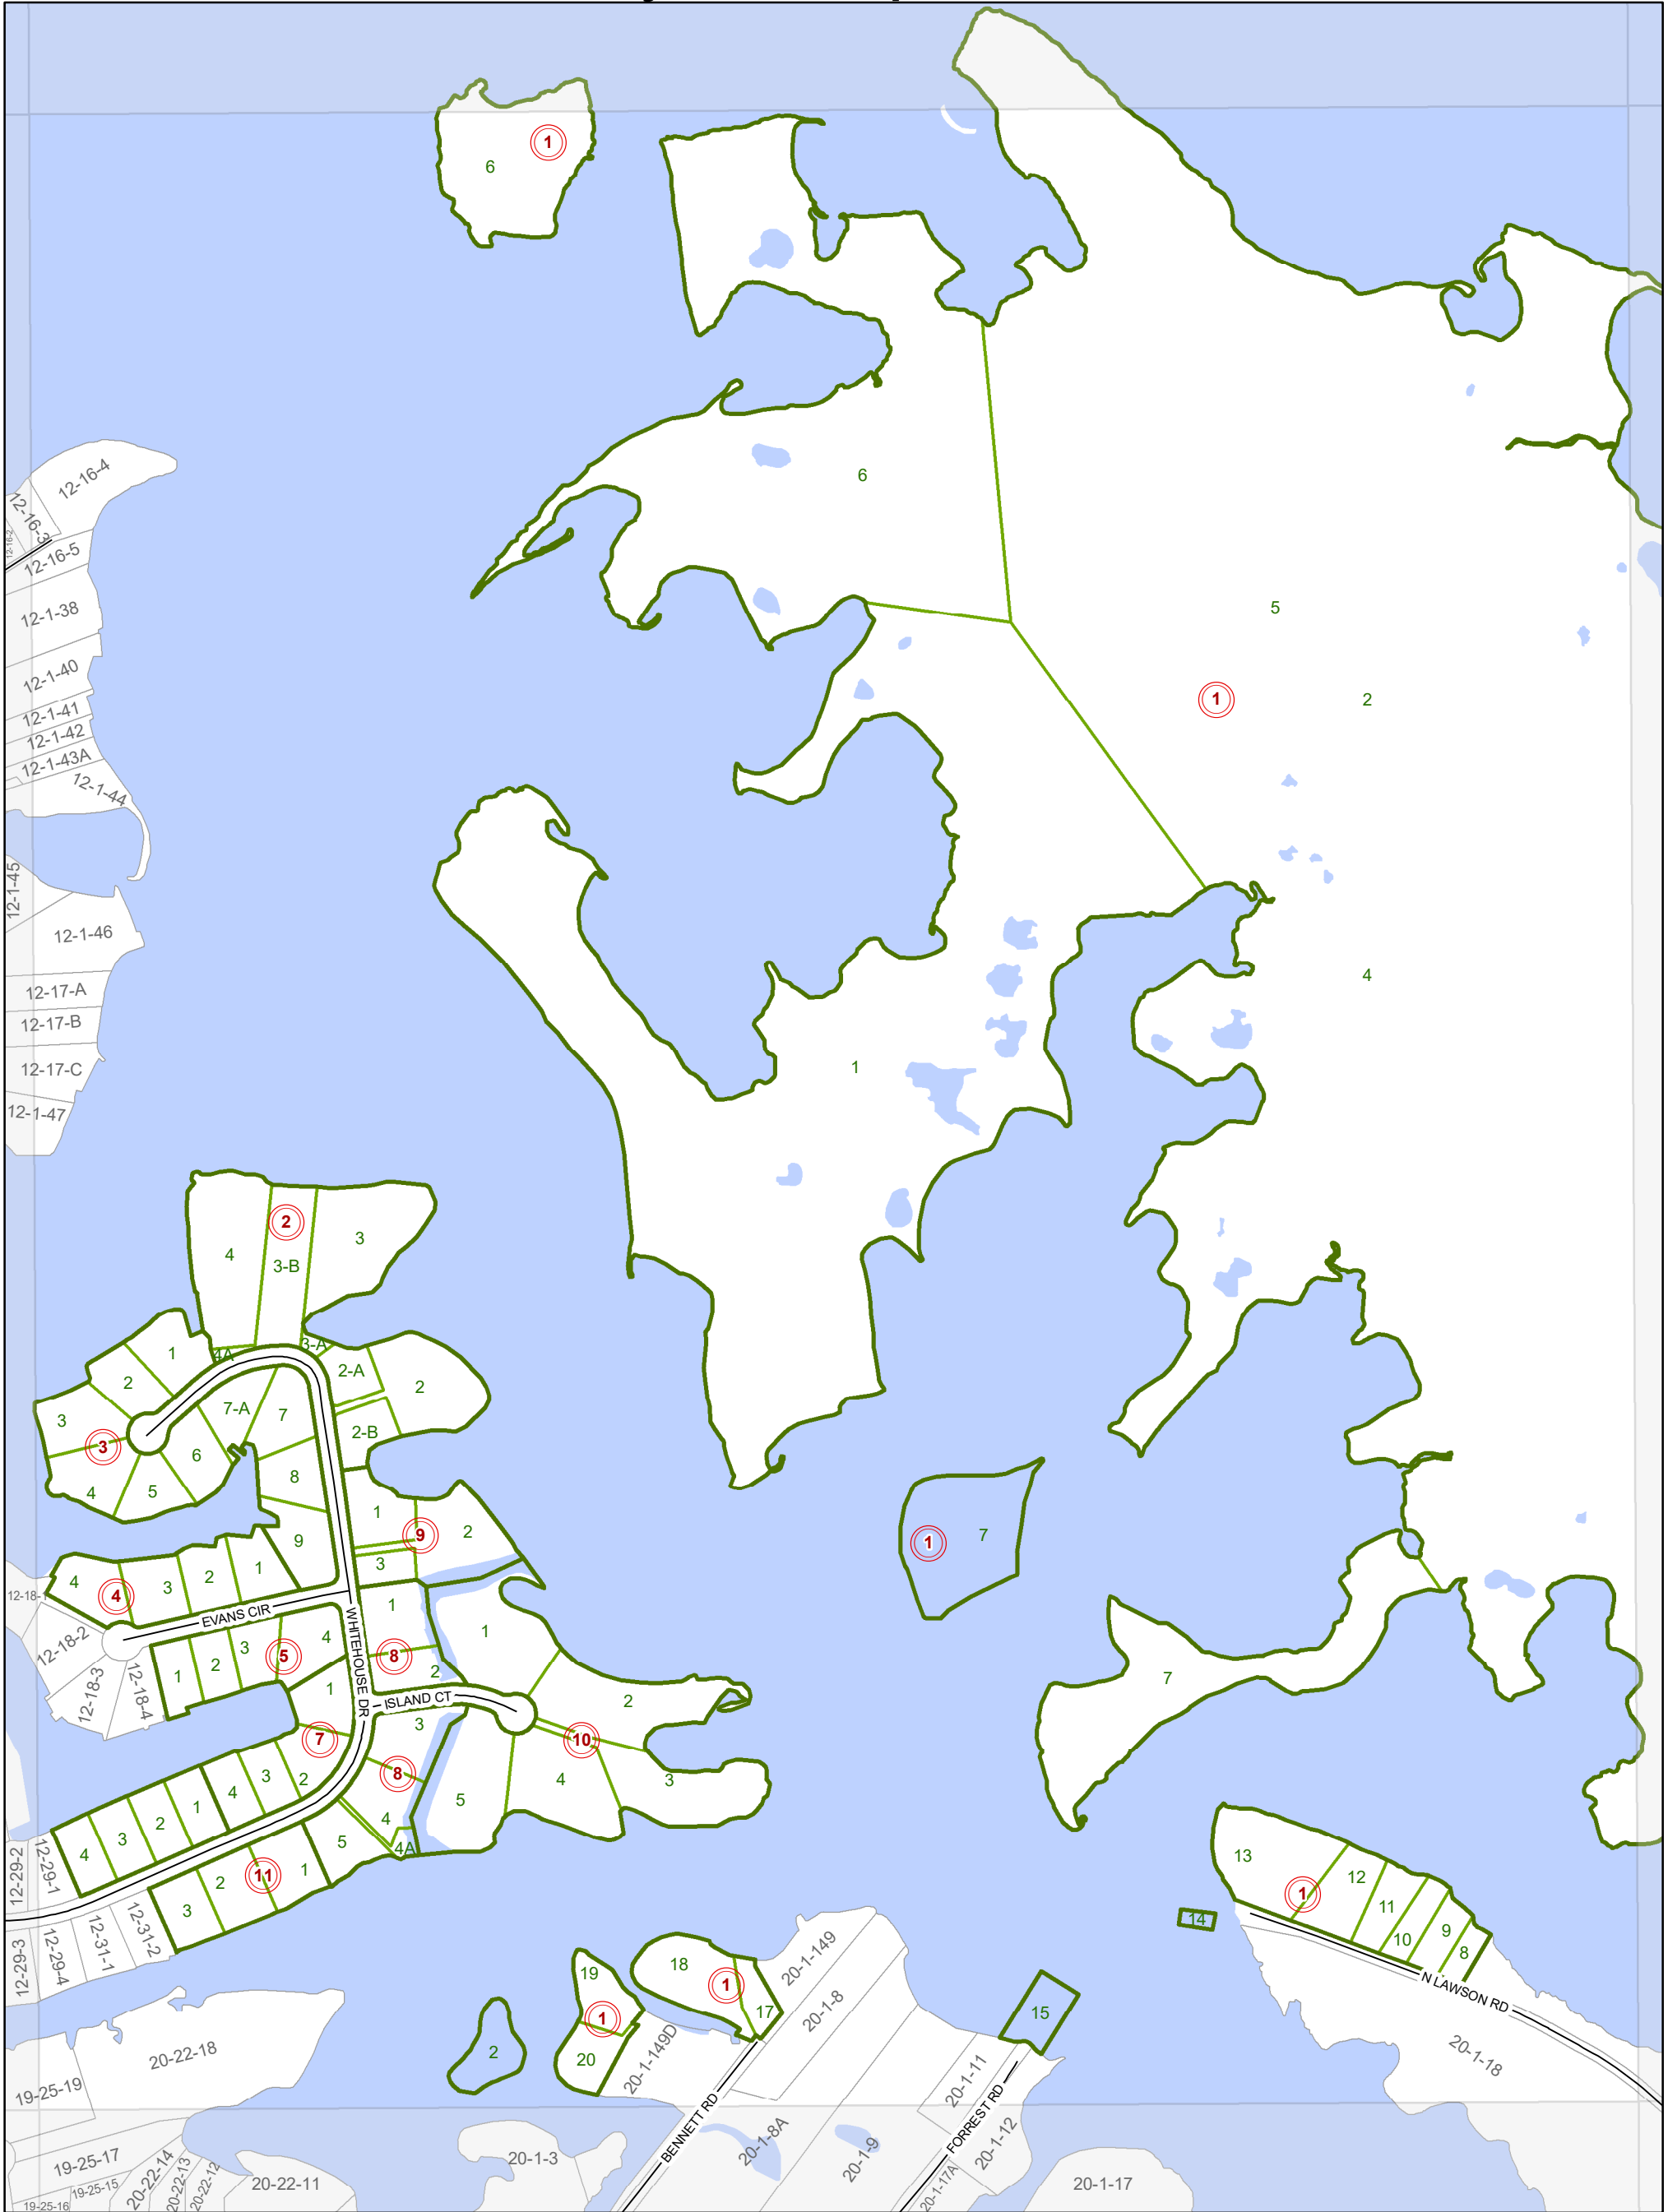

City of Poquoson

LEGEND

- Roads
- City Boundary
- Phases
- Sections
- Lots
- Adjacent Lots
- Water Bodies

Map information is believed to be accurate, but accuracy is not guaranteed. Any errors or omissions should be reported to the City of Poquoson. In no event will the city be liable for any damages or other pecuniary loss that may arise from the use of this data.

Map Last Updated: 6/29/2018

Section 13