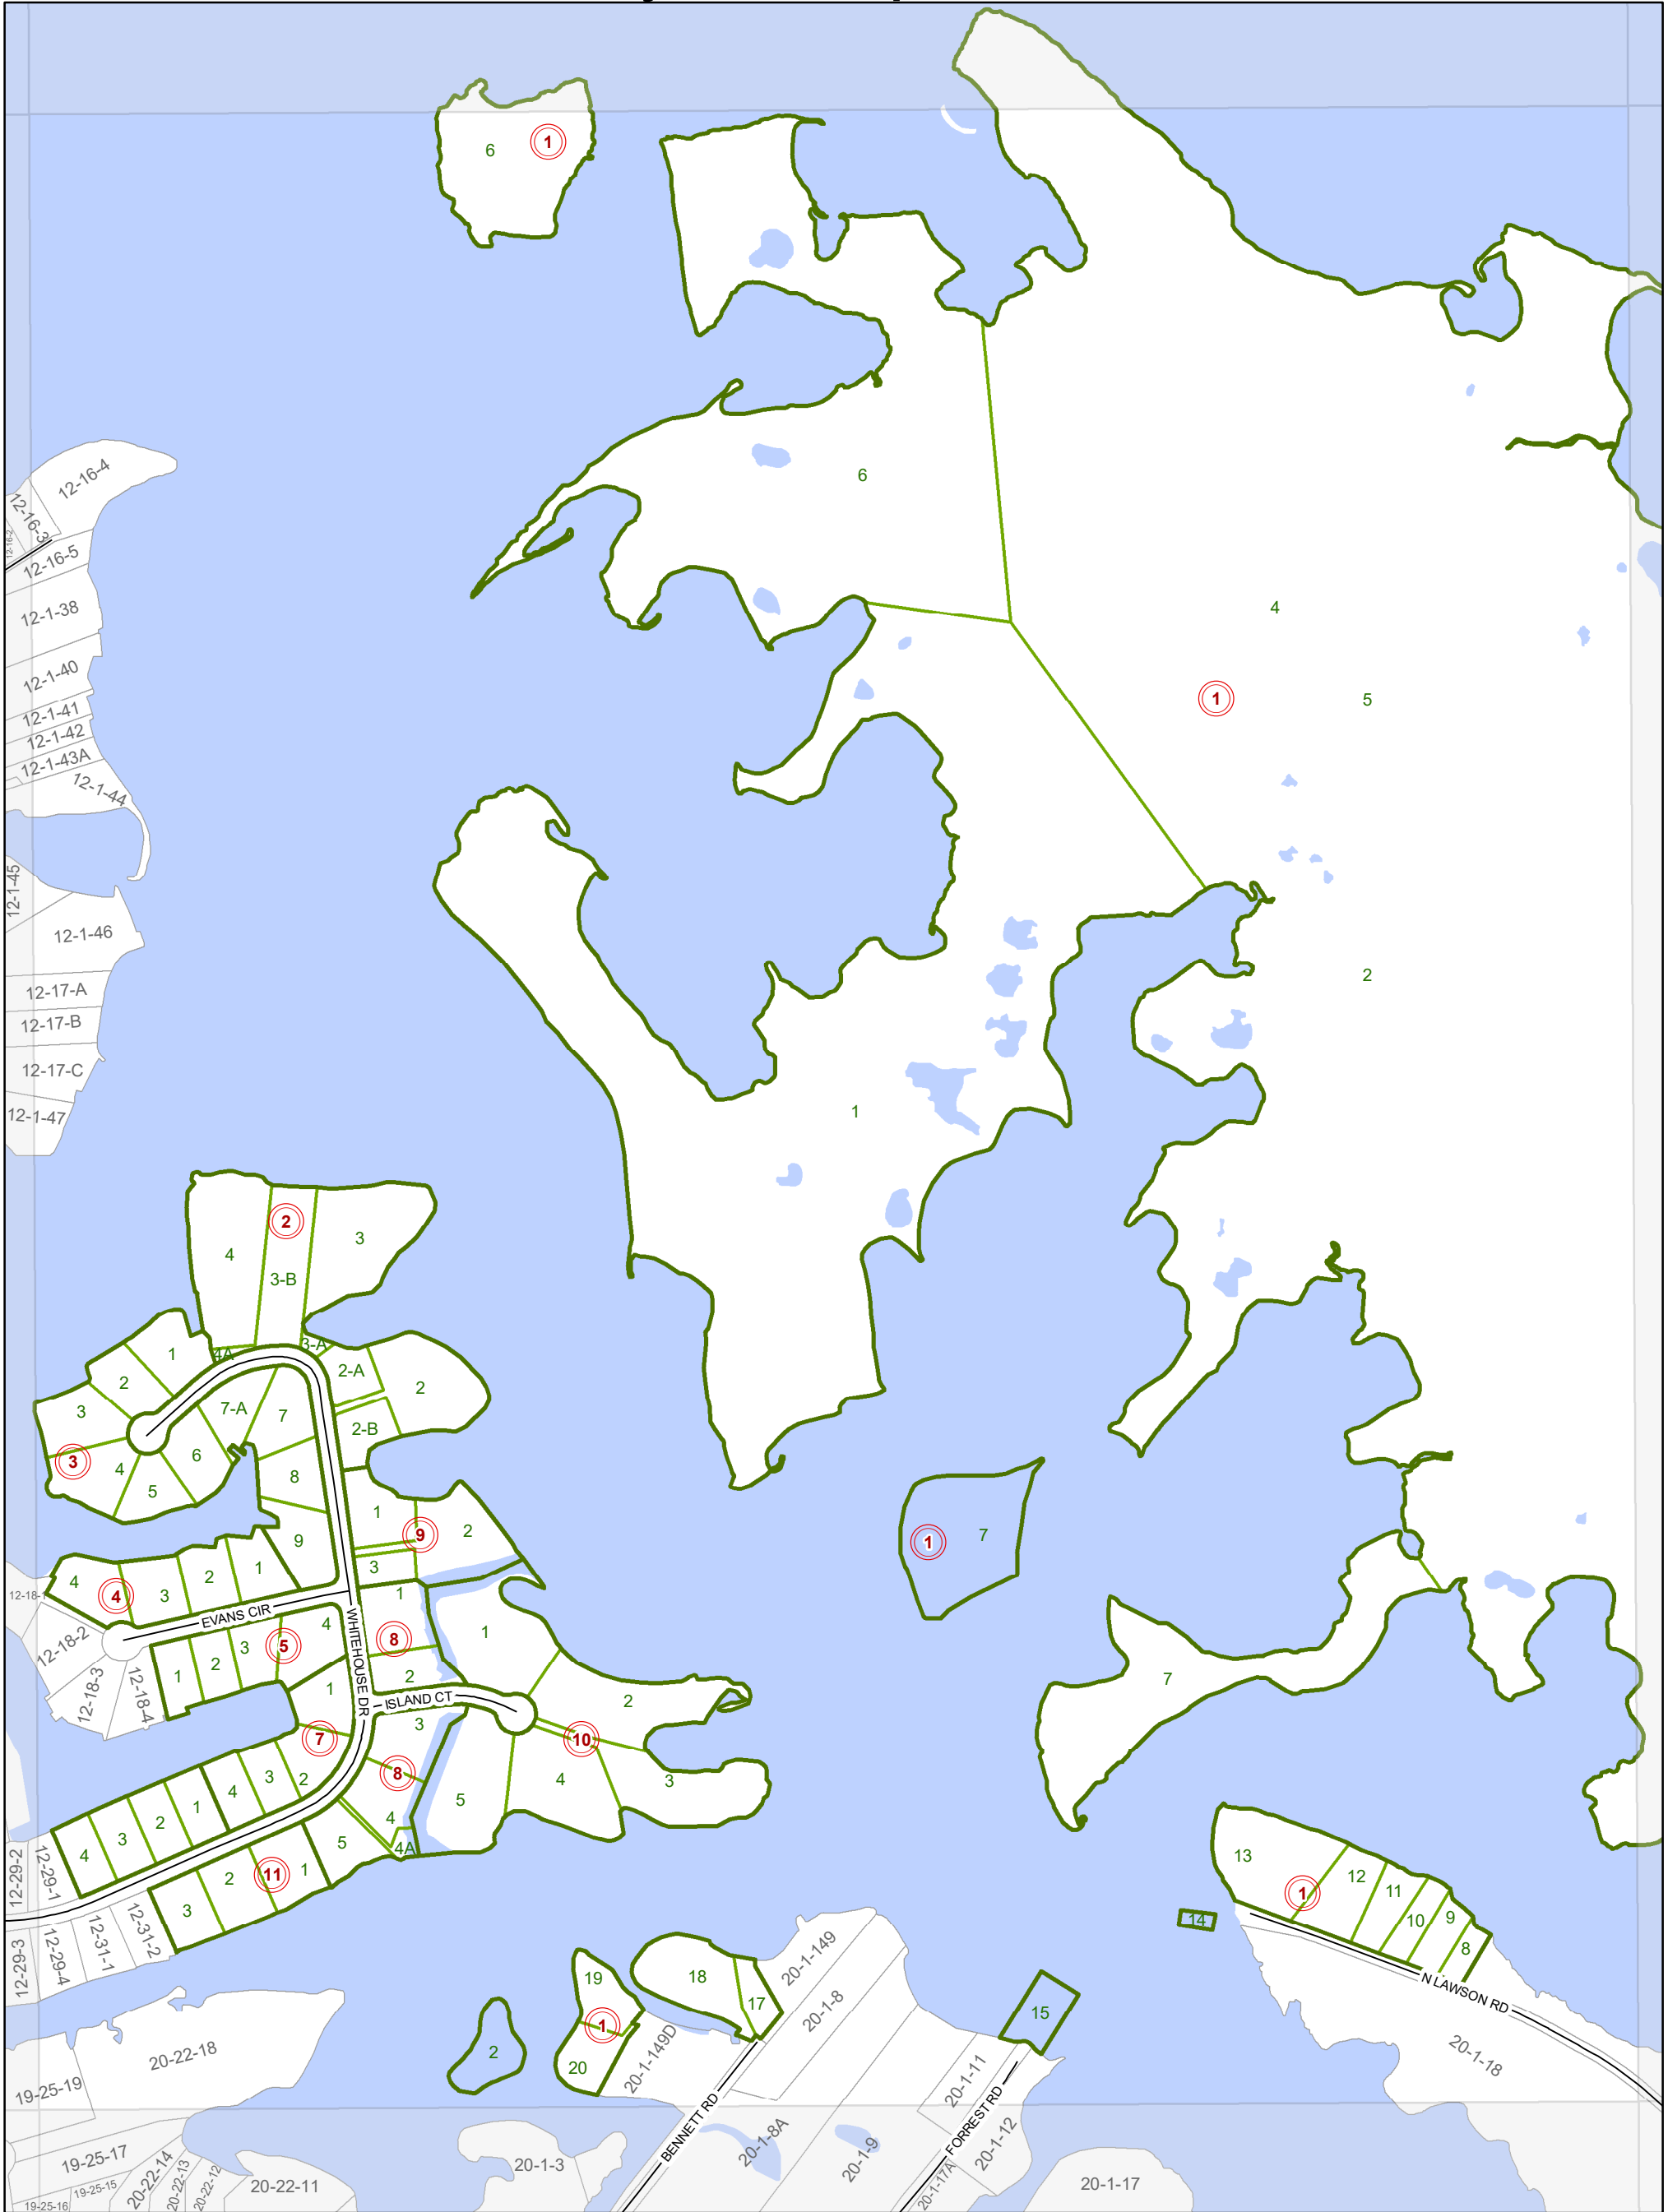

City of Poquoson

LEGEND

- Roads
- City Boundary
- Phases
- Sections
- Lots
- Adjacent Lots
- Water Bodies

Map information is believed to be accurate, but accuracy is not guaranteed. Any errors or omissions should be reported to the City of Poquoson. In no event will the city be liable for any damages or other pecuniary loss that may arise from the use of this data.

Map Last Updated: 5/24/2018

Section 13