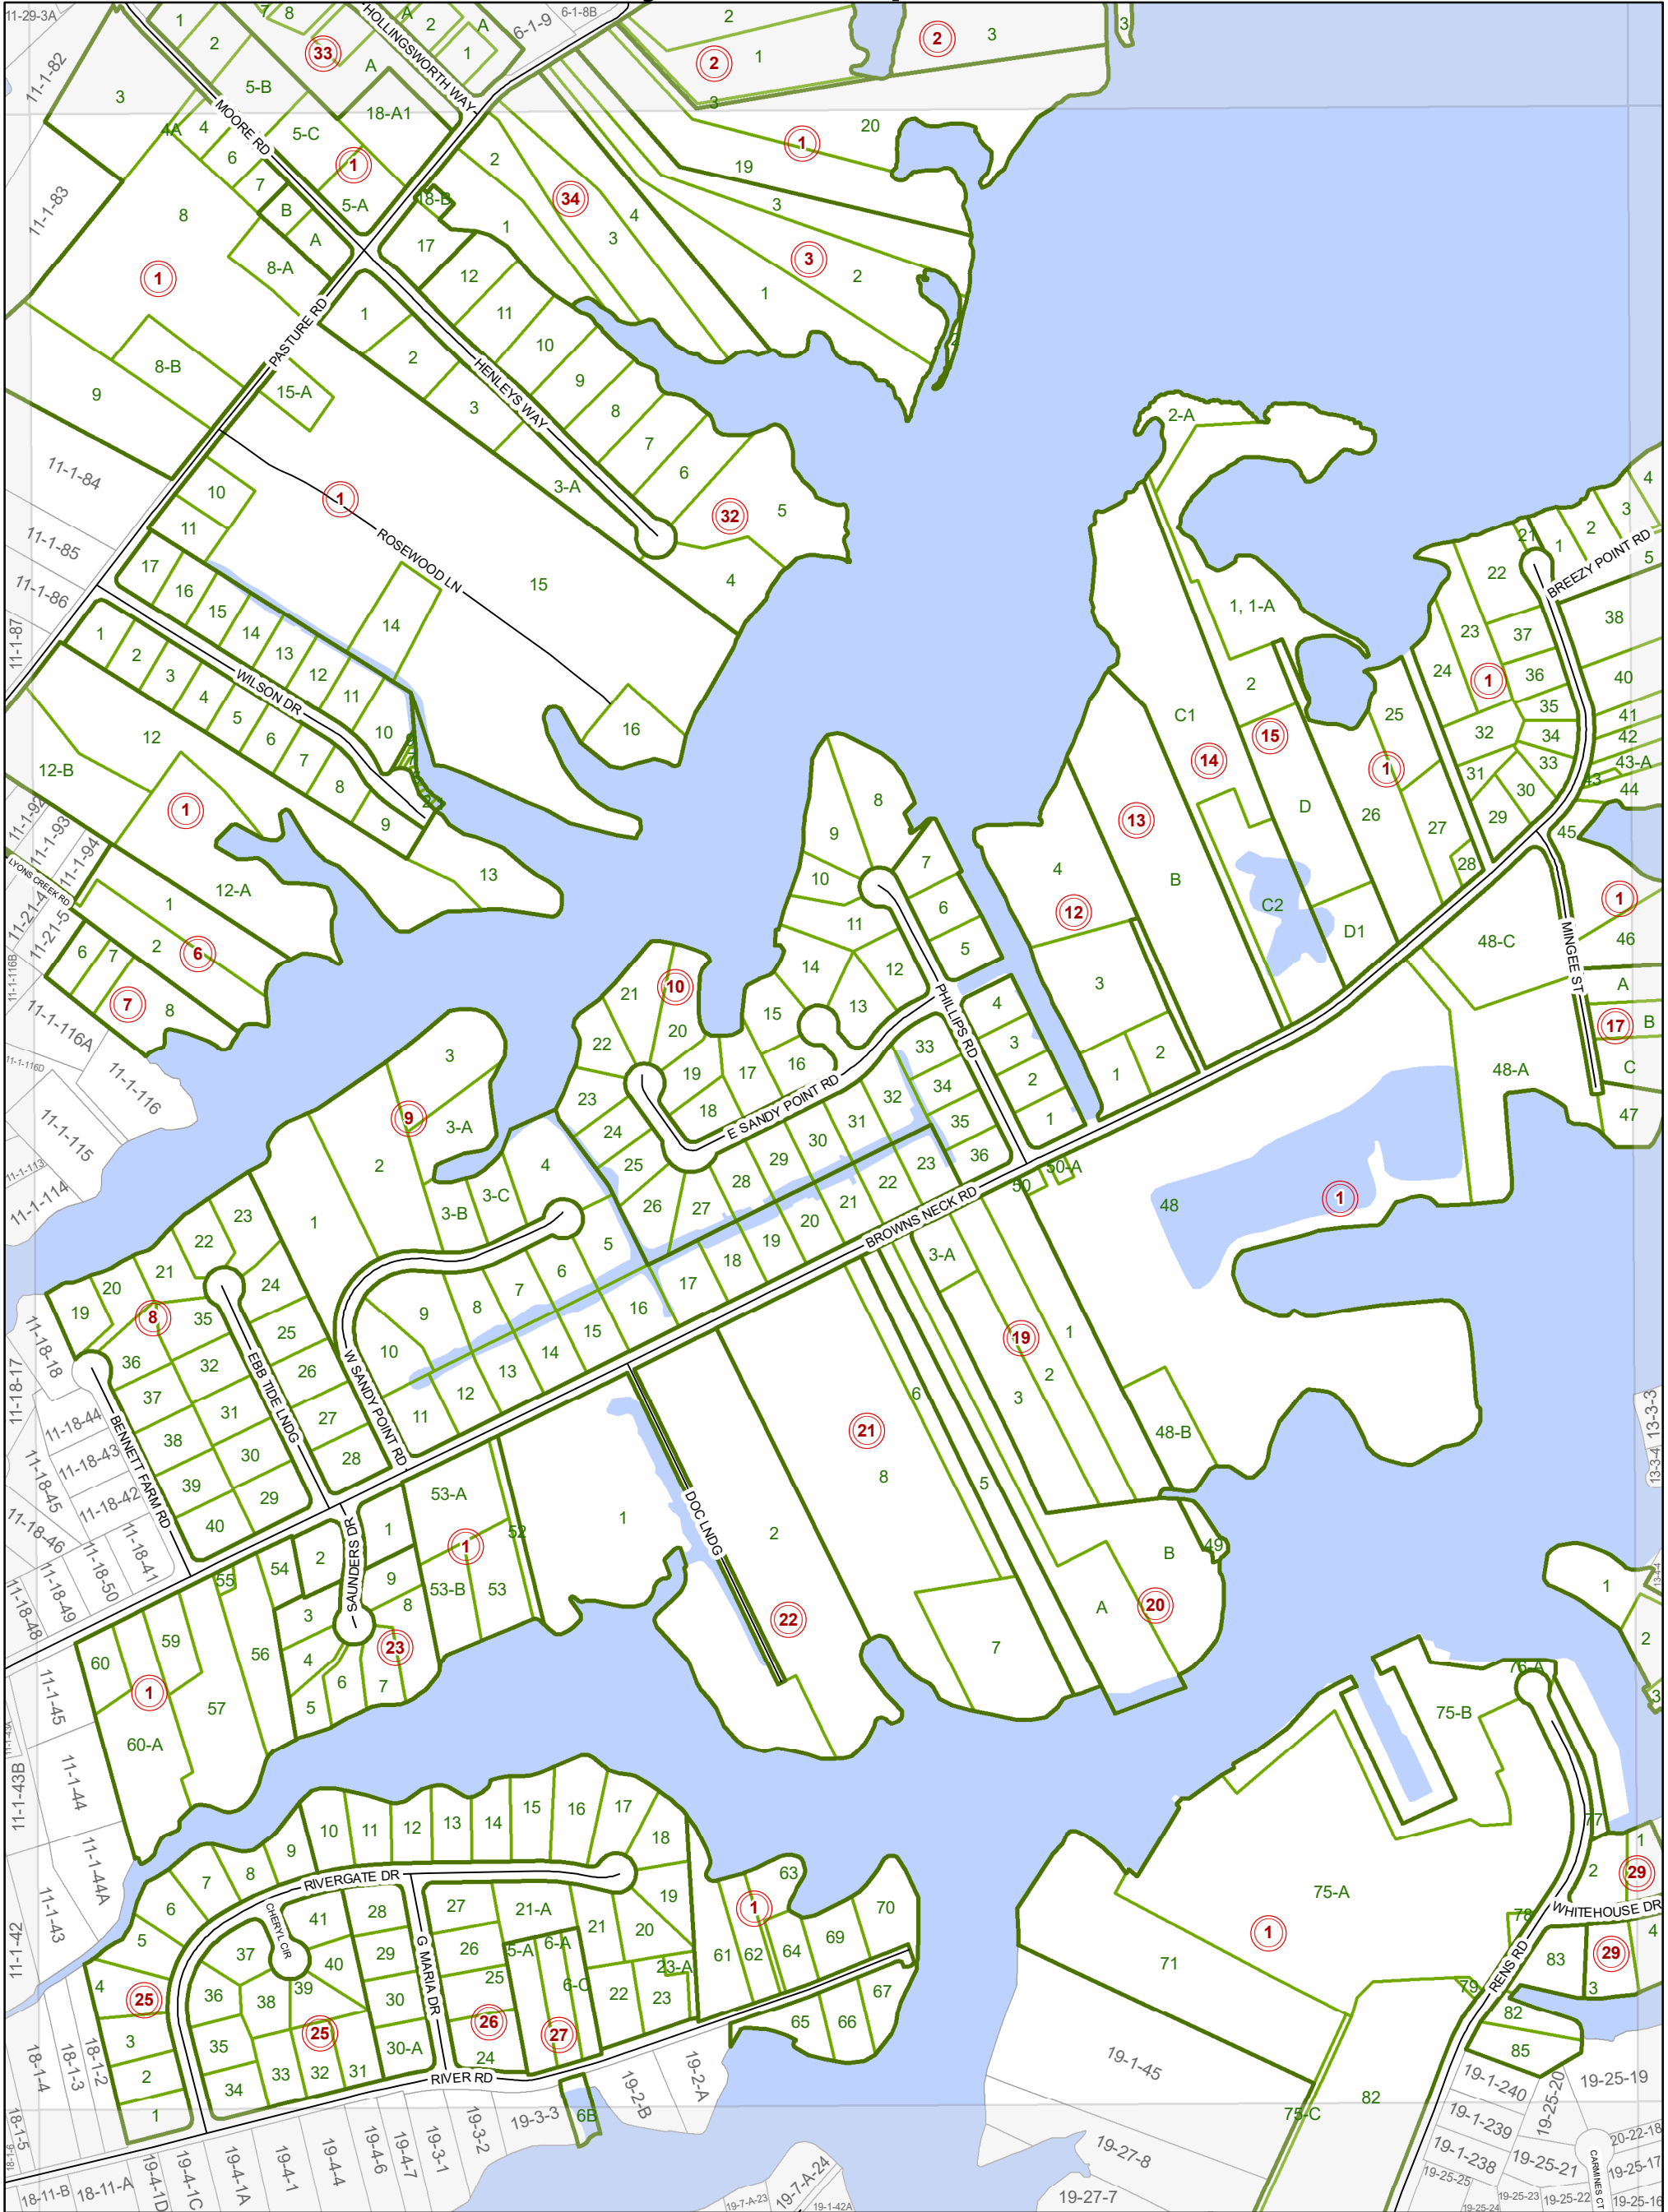

City of Poquoson

LEGEND

- Roads
- City Boundary
- Phases
- Sections
- Lots
- Adjacent Lots
- Water Bodies

Map information is believed to be accurate, but accuracy is not guaranteed. Any errors or omissions should be reported to the City of Poquoson. In no event will the city be liable for any damages or other pecuniary loss that may arise from the use of this data.

Map Last Updated: 6/29/2018

Section 12