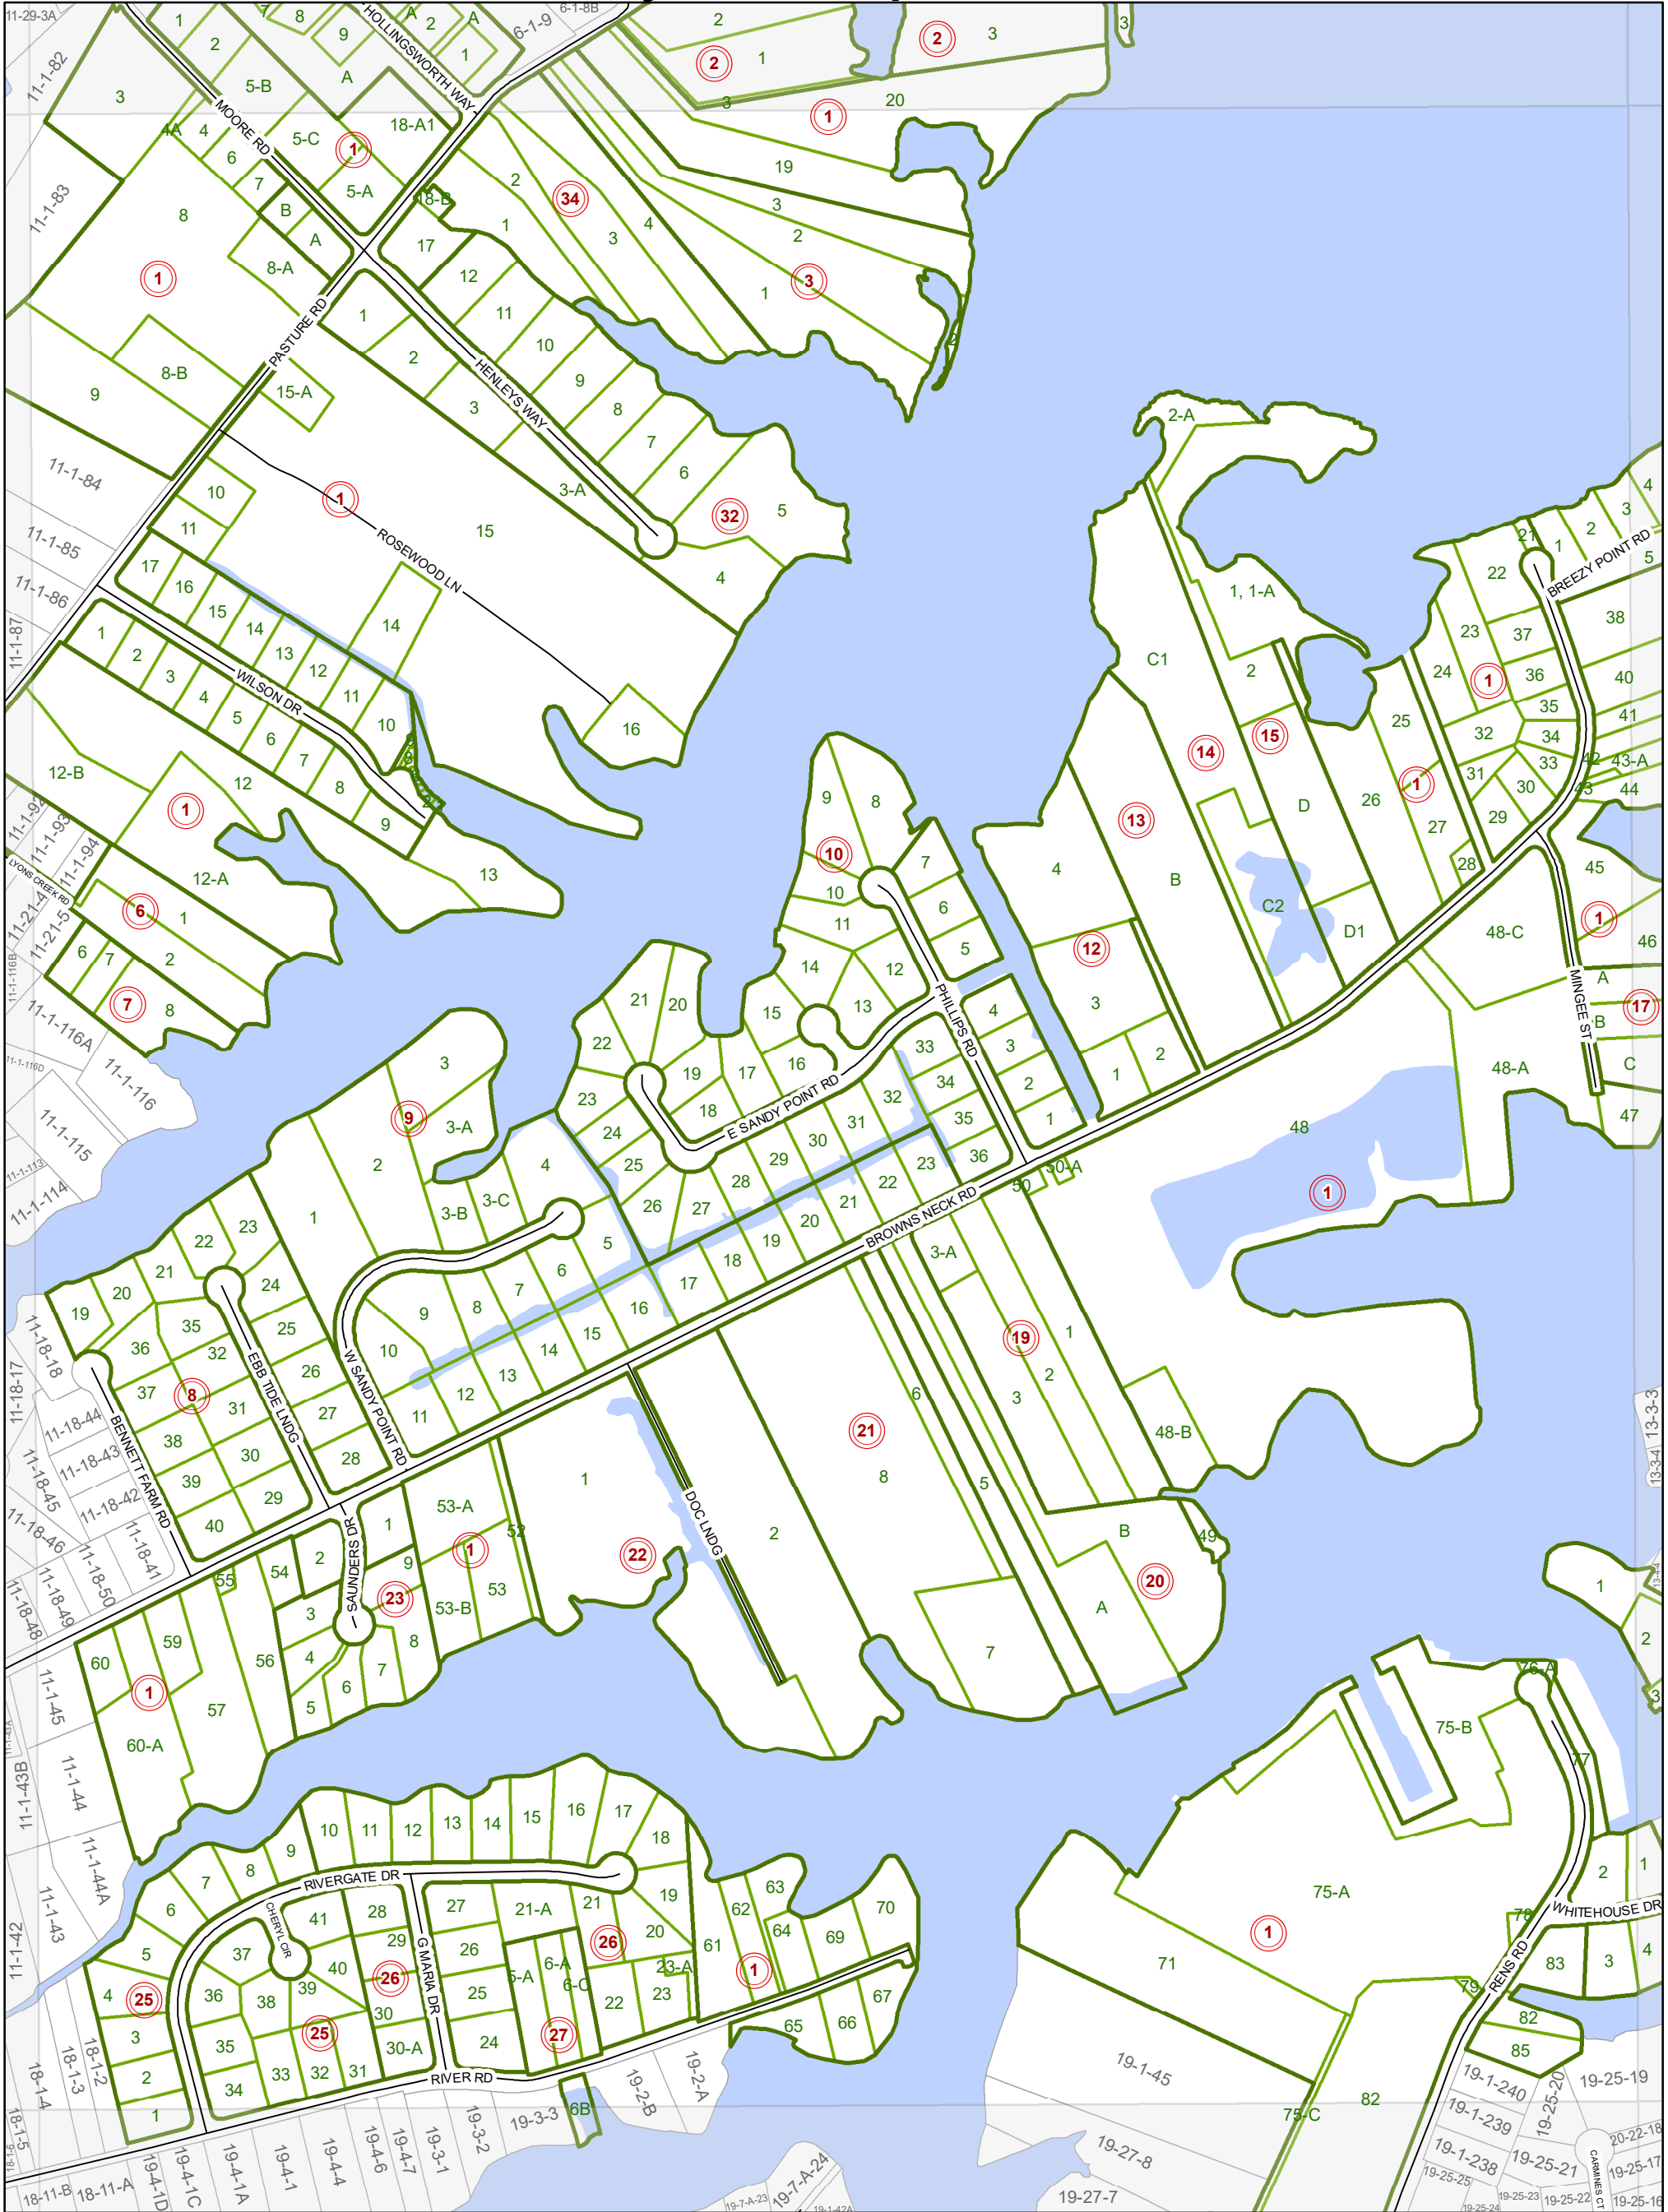

City of Poquoson

LEGEND

- Roads
- City Boundary
- Phases
- Sections
- Lots
- Adjacent Lots
- Water Bodies

Map information is believed to be accurate, but accuracy is not guaranteed. Any errors or omissions should be reported to the City of Poquoson. In no event will the city be liable for any damages or other pecuniary loss that may arise from the use of this data.

Map Last Updated: 8/28/2018

Section 12