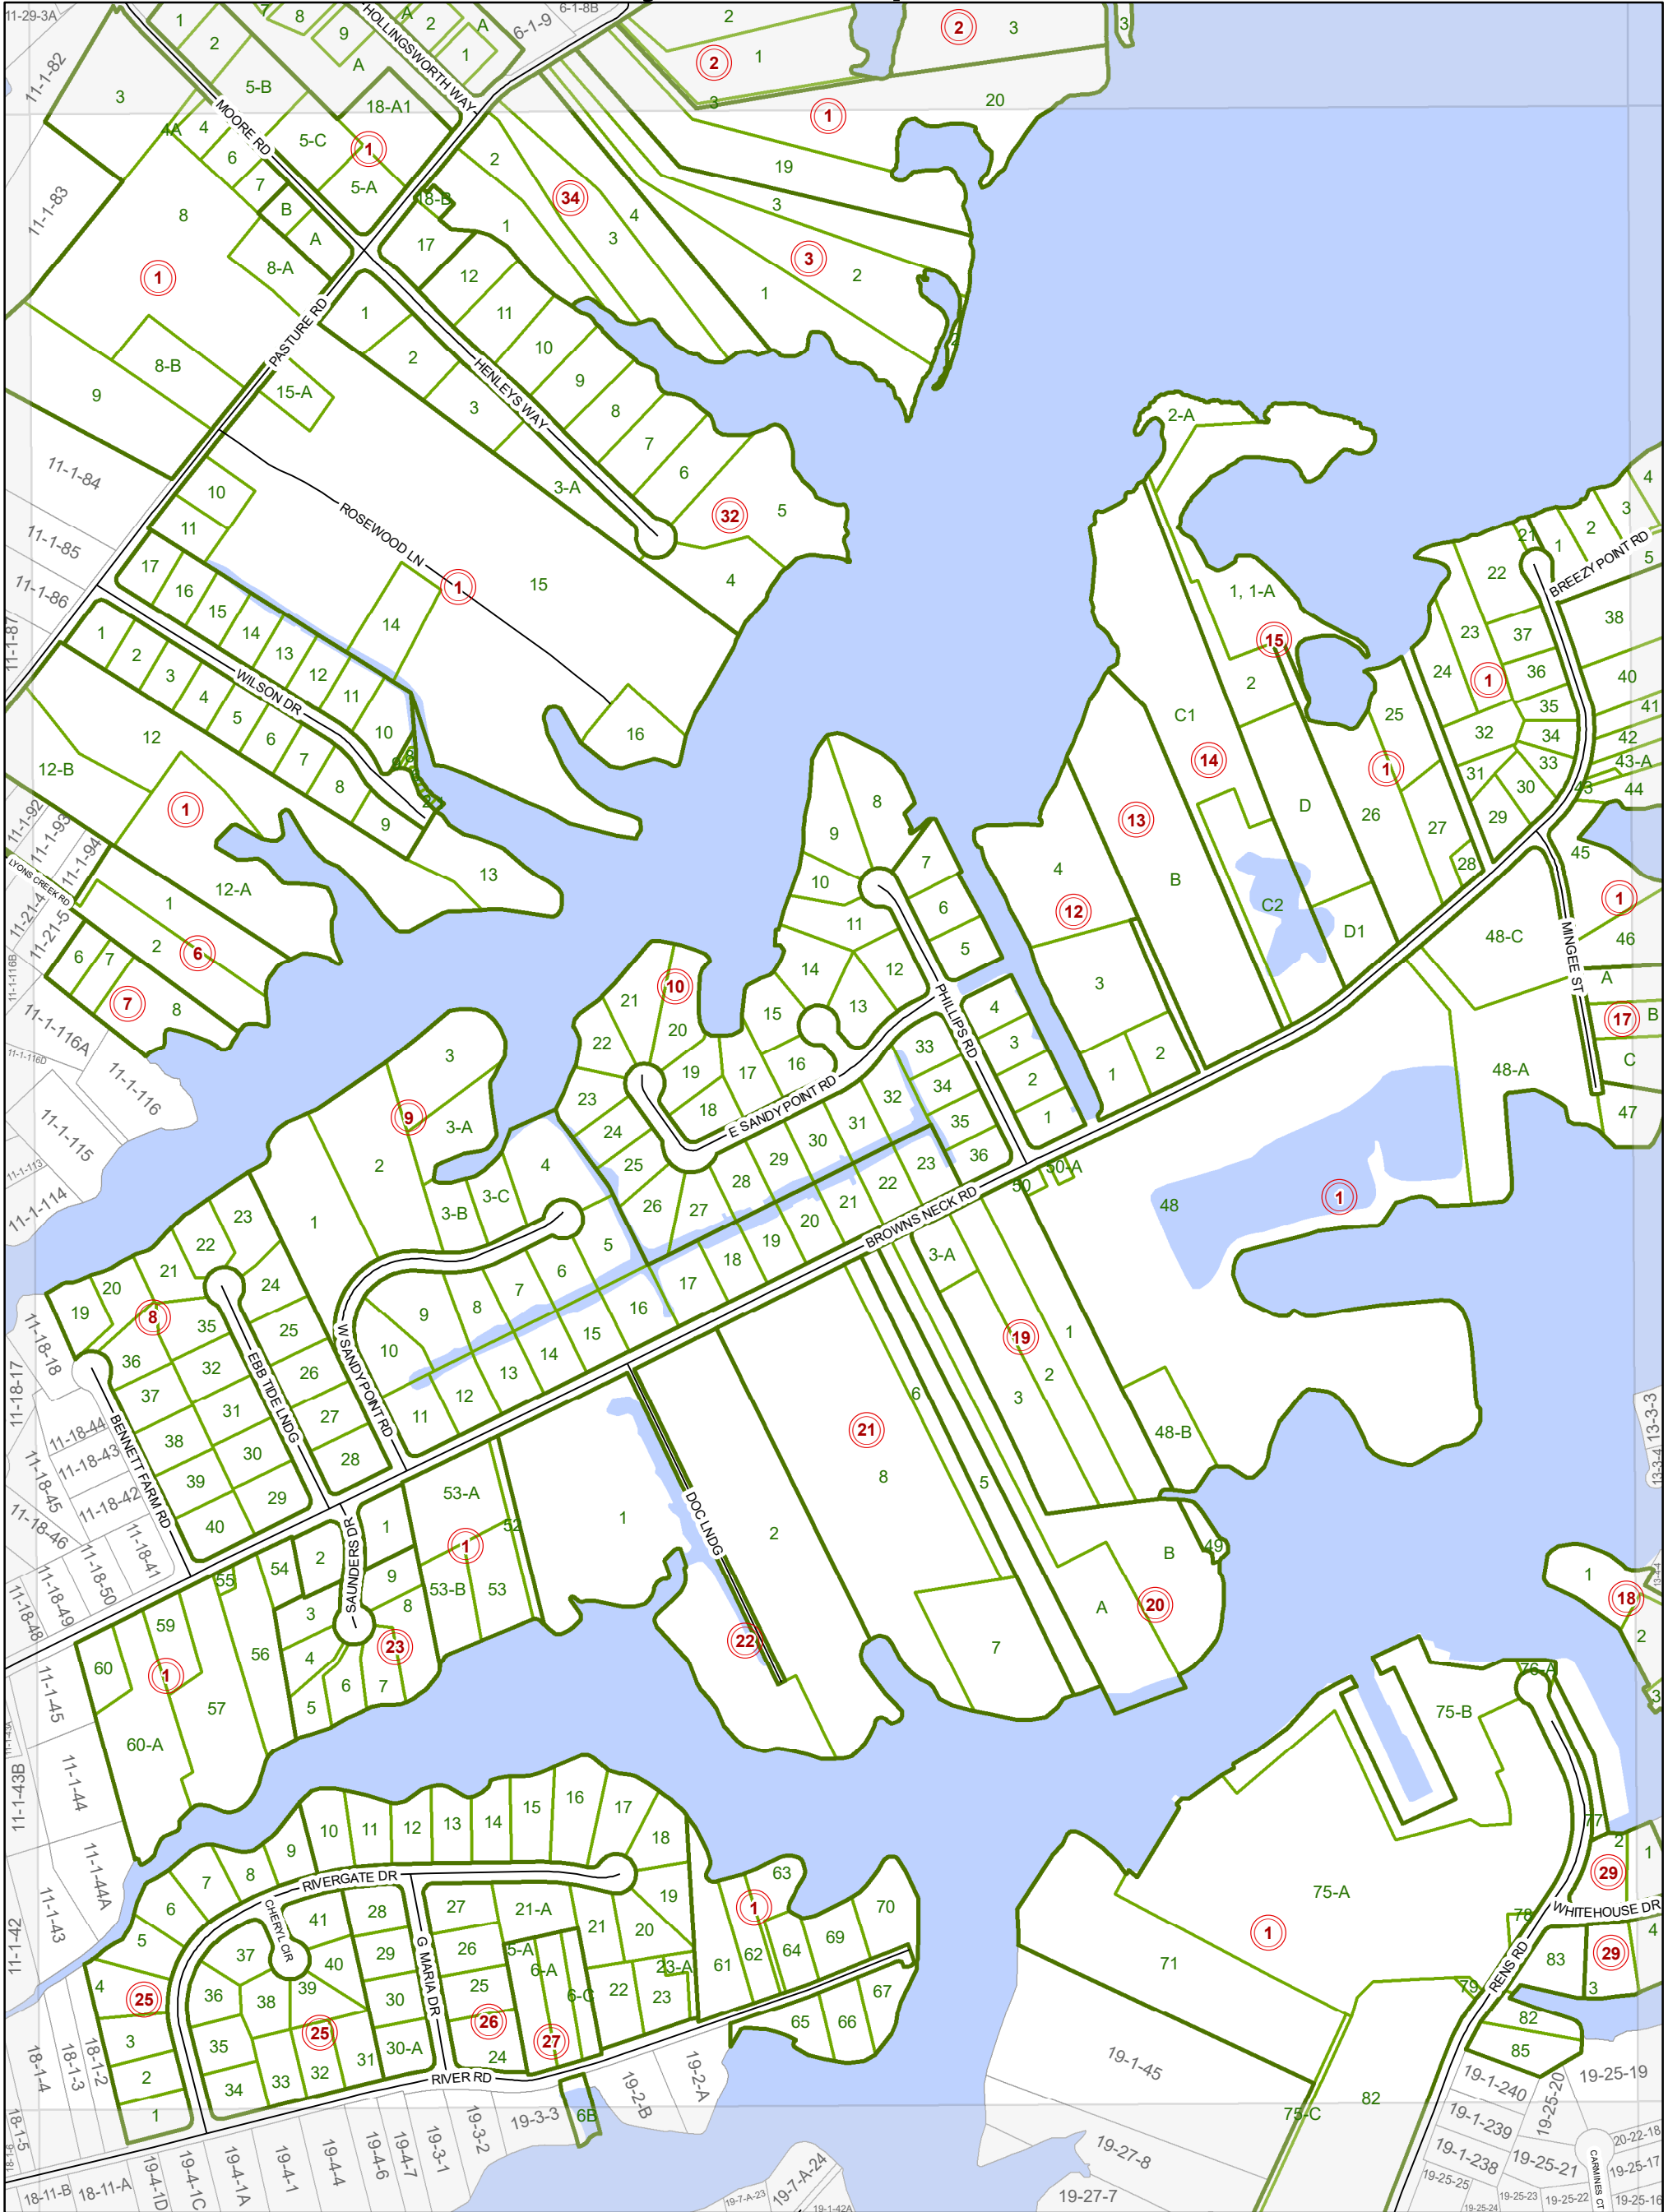

# City of Poquoson

## LEGEND

- Roads
- City Boundary
- Phases
- Sections
- Lots
- Adjacent Lots
- Water Bodies

Map information is believed to be accurate, but accuracy is not guaranteed. Any errors or omissions should be reported to the City of Poquoson. In no event will the city be liable for any damages or other pecuniary loss that may arise from the use of this data.

Map Last Updated: 5/24/2018