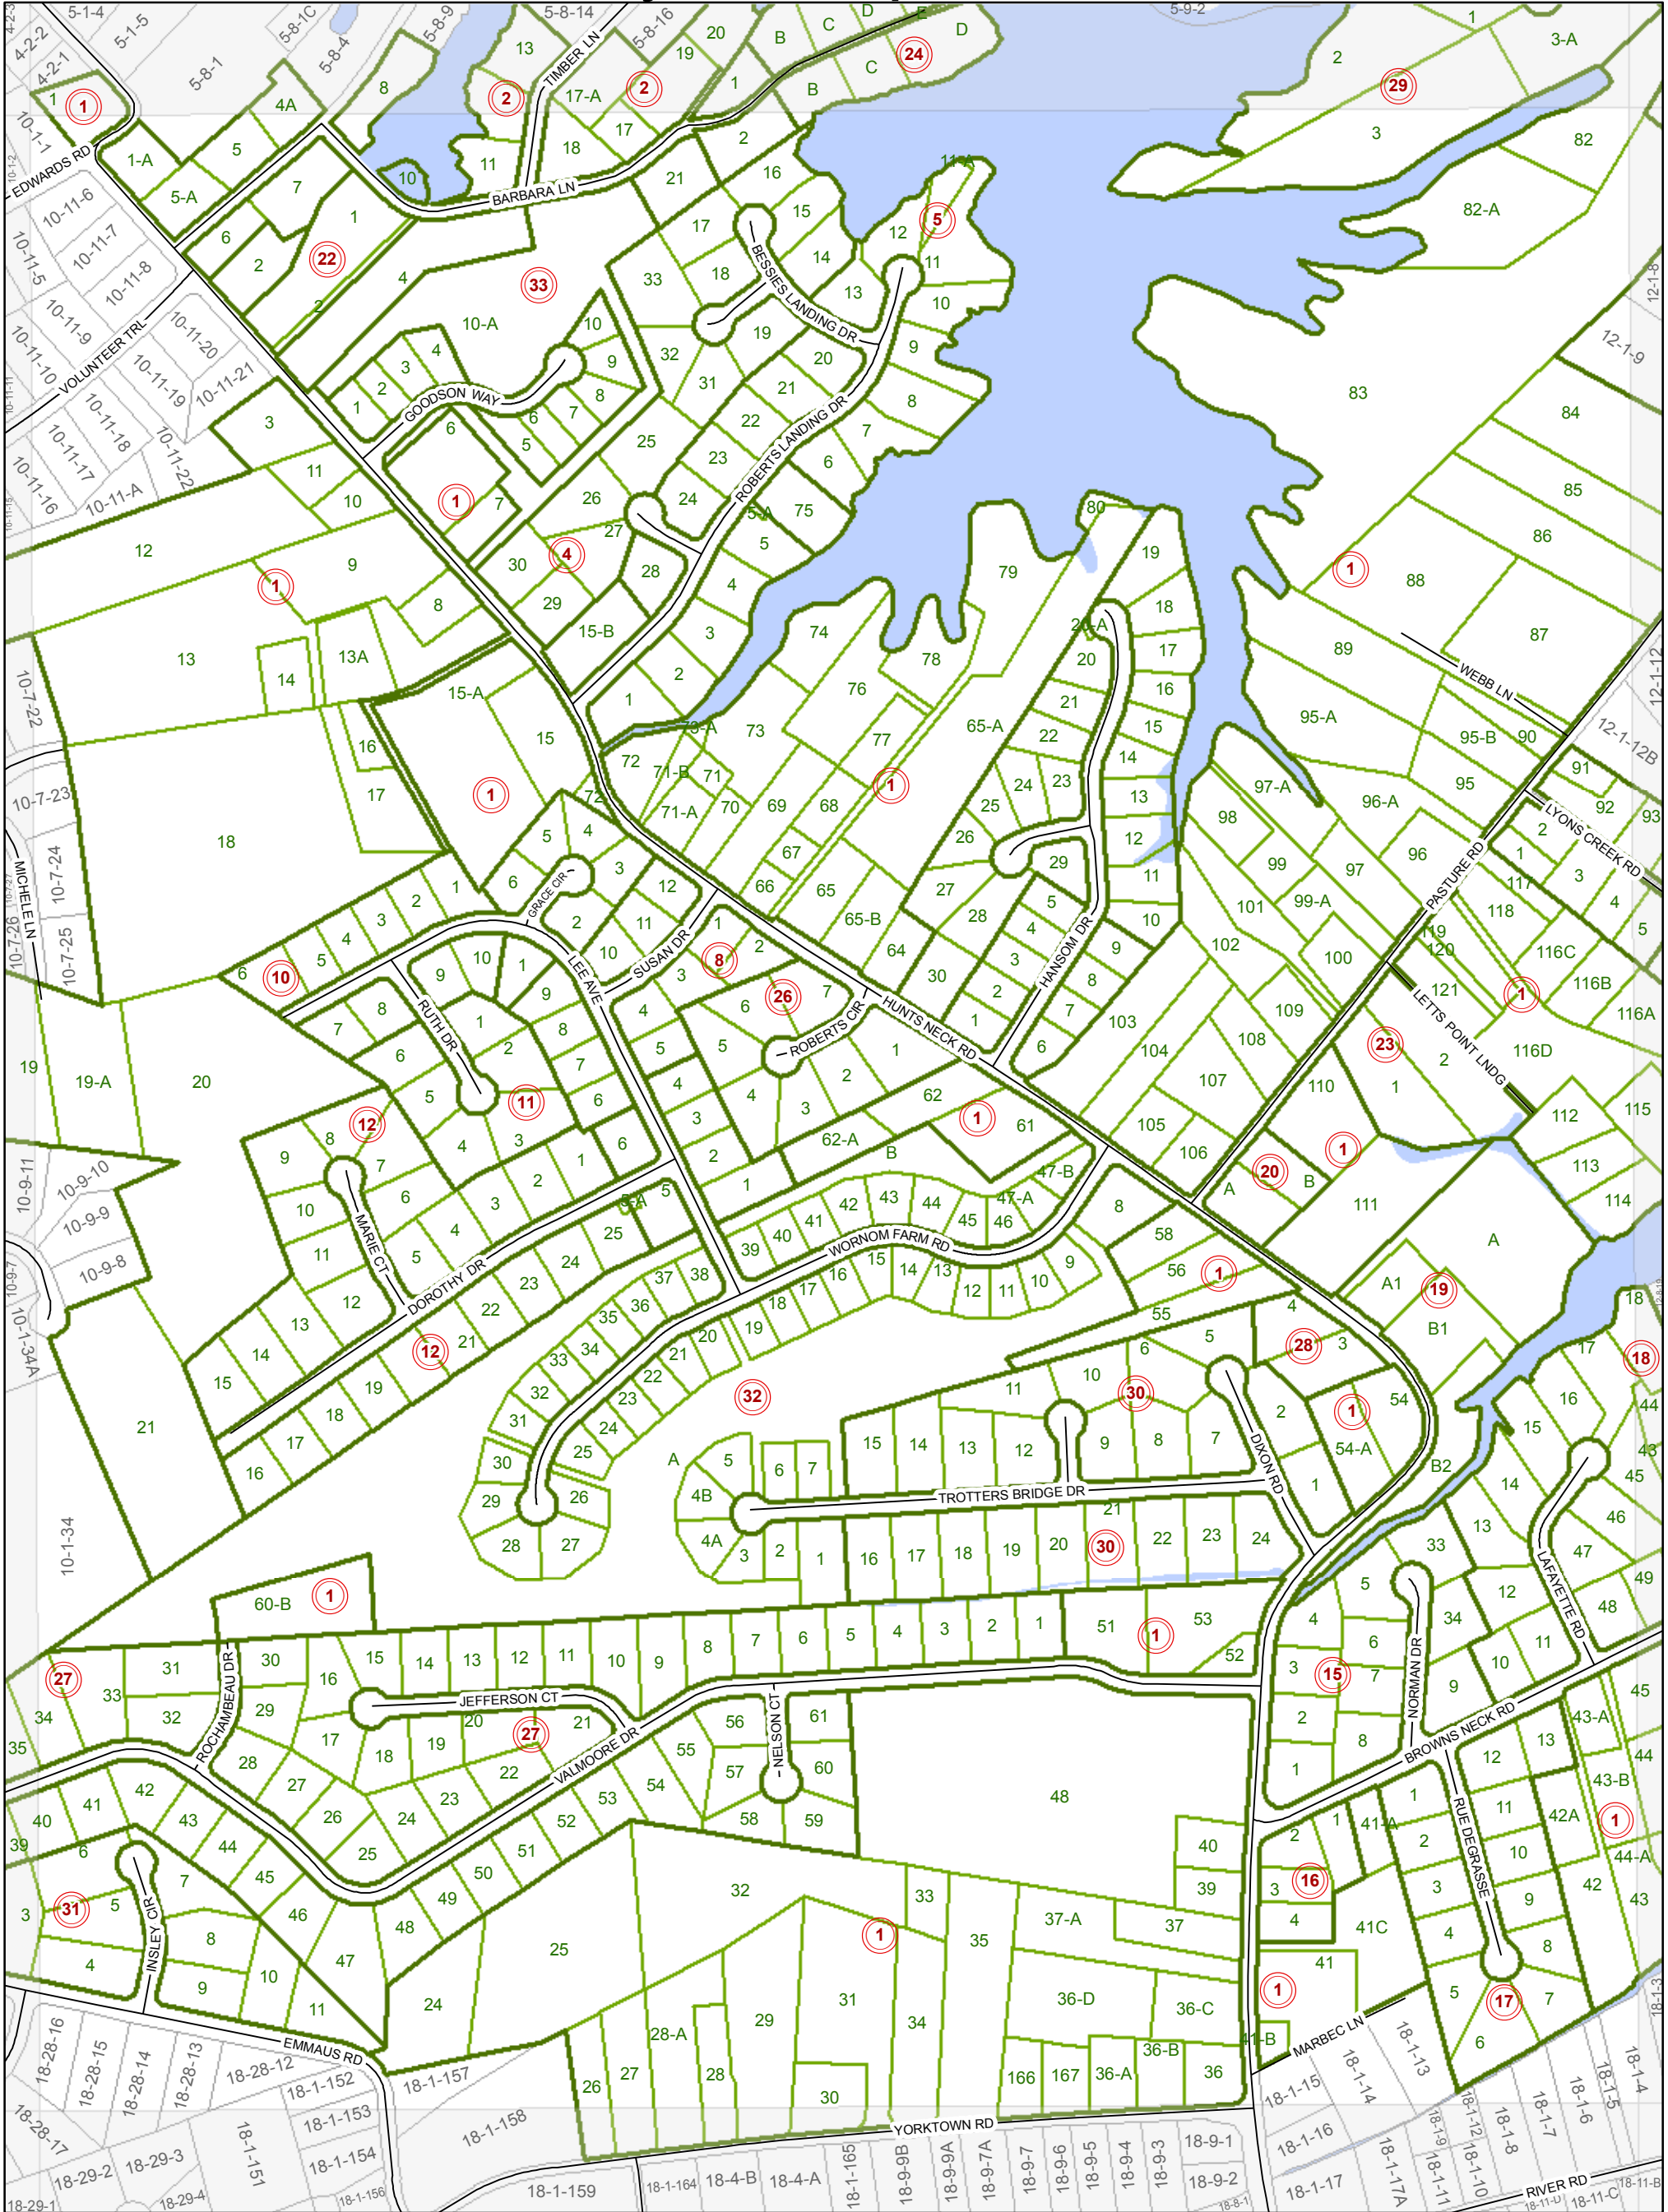

City of Poquoson

LEGEND

- Roads
- City Boundary
- Phases
- Sections
- Lots
- Adjacent Lots
- Water Bodies

Map information is believed to be accurate, but accuracy is not guaranteed. Any errors or omissions should be reported to the City of Poquoson. In no event will the city be liable for any damages or other pecuniary loss that may arise from the use of this data.

Map Last Updated: 2/2/2017

Section 11