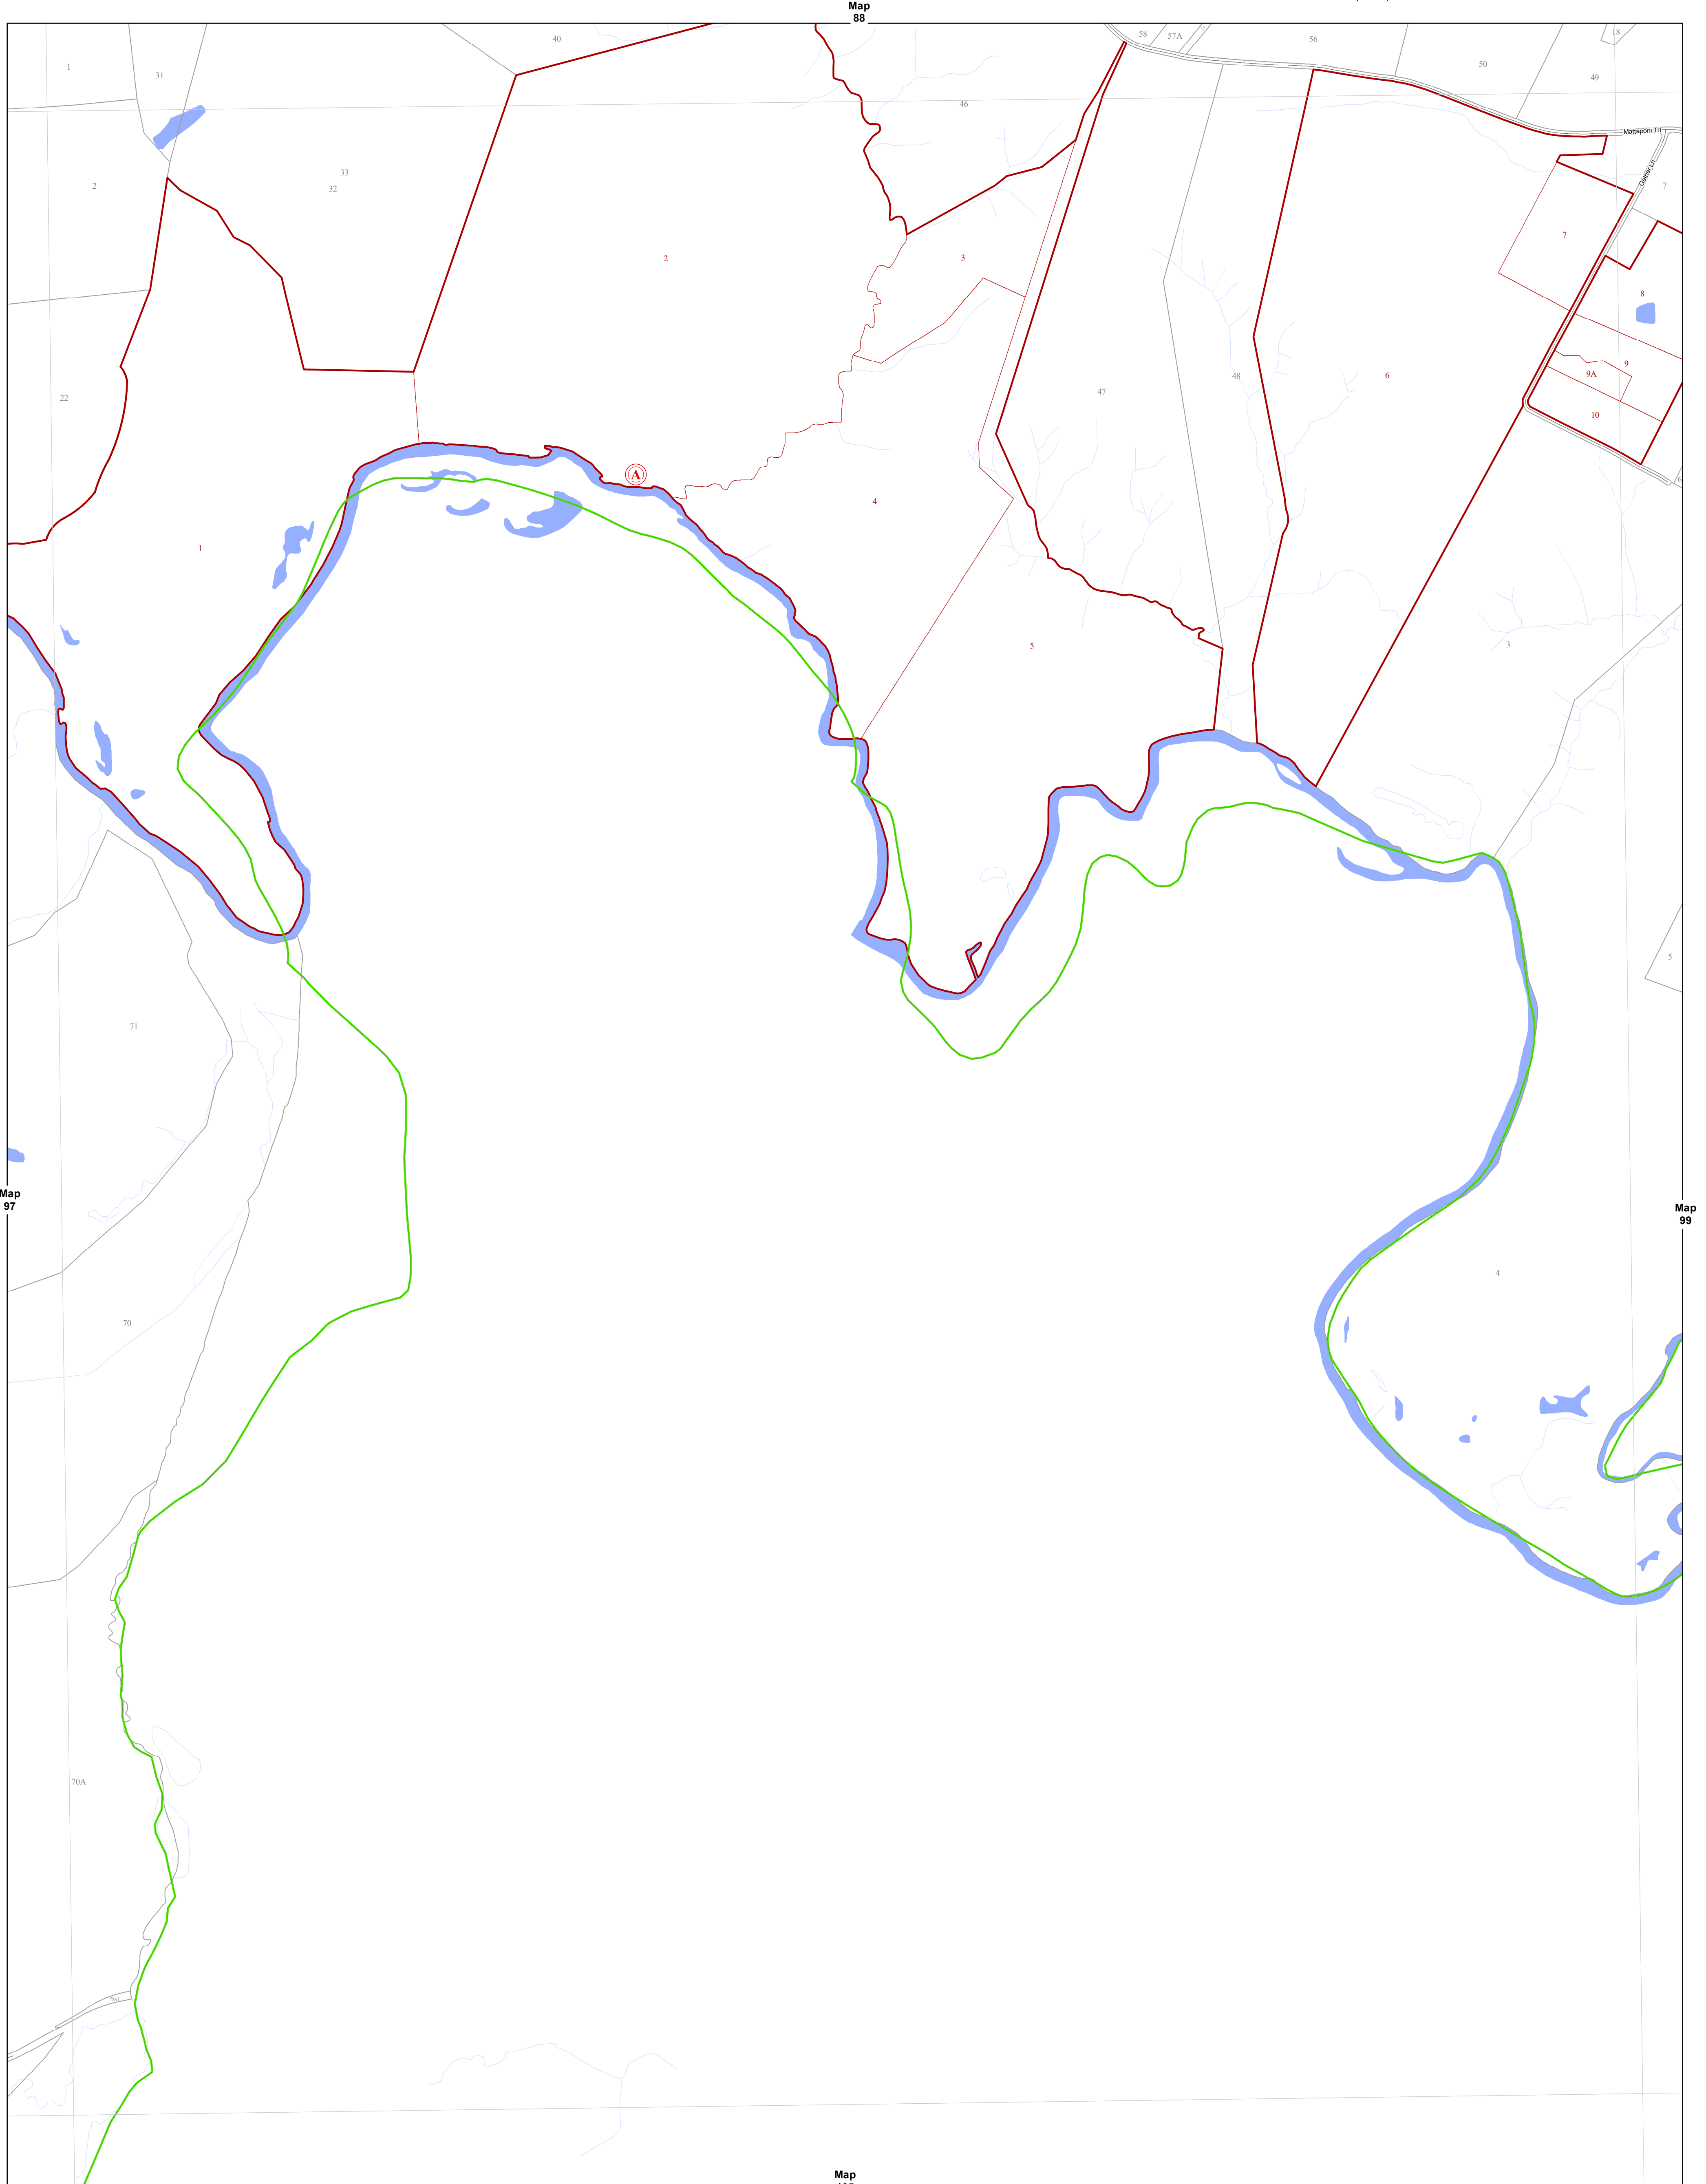

CAROLINE COUNTY

SECTION 98

Map information is believed to be accurate, but accuracy is not guaranteed. Any errors or omissions should be reported to Caroline County. In no event will the County be liable for any damages or other pecuniary loss that may arise from the use of this data.

0 300 600 1,200 1,800 Feet

Printed 11/7/2016

LEGEND

-  County Boundary
-  42 Lots
-  Inserts
-  Streams
-  Fire Stations
-  Roads
-  Sections / Blocks
-  Adjacent Maps Lots
-  Water Bodies
-  Schools

INDEX MAP