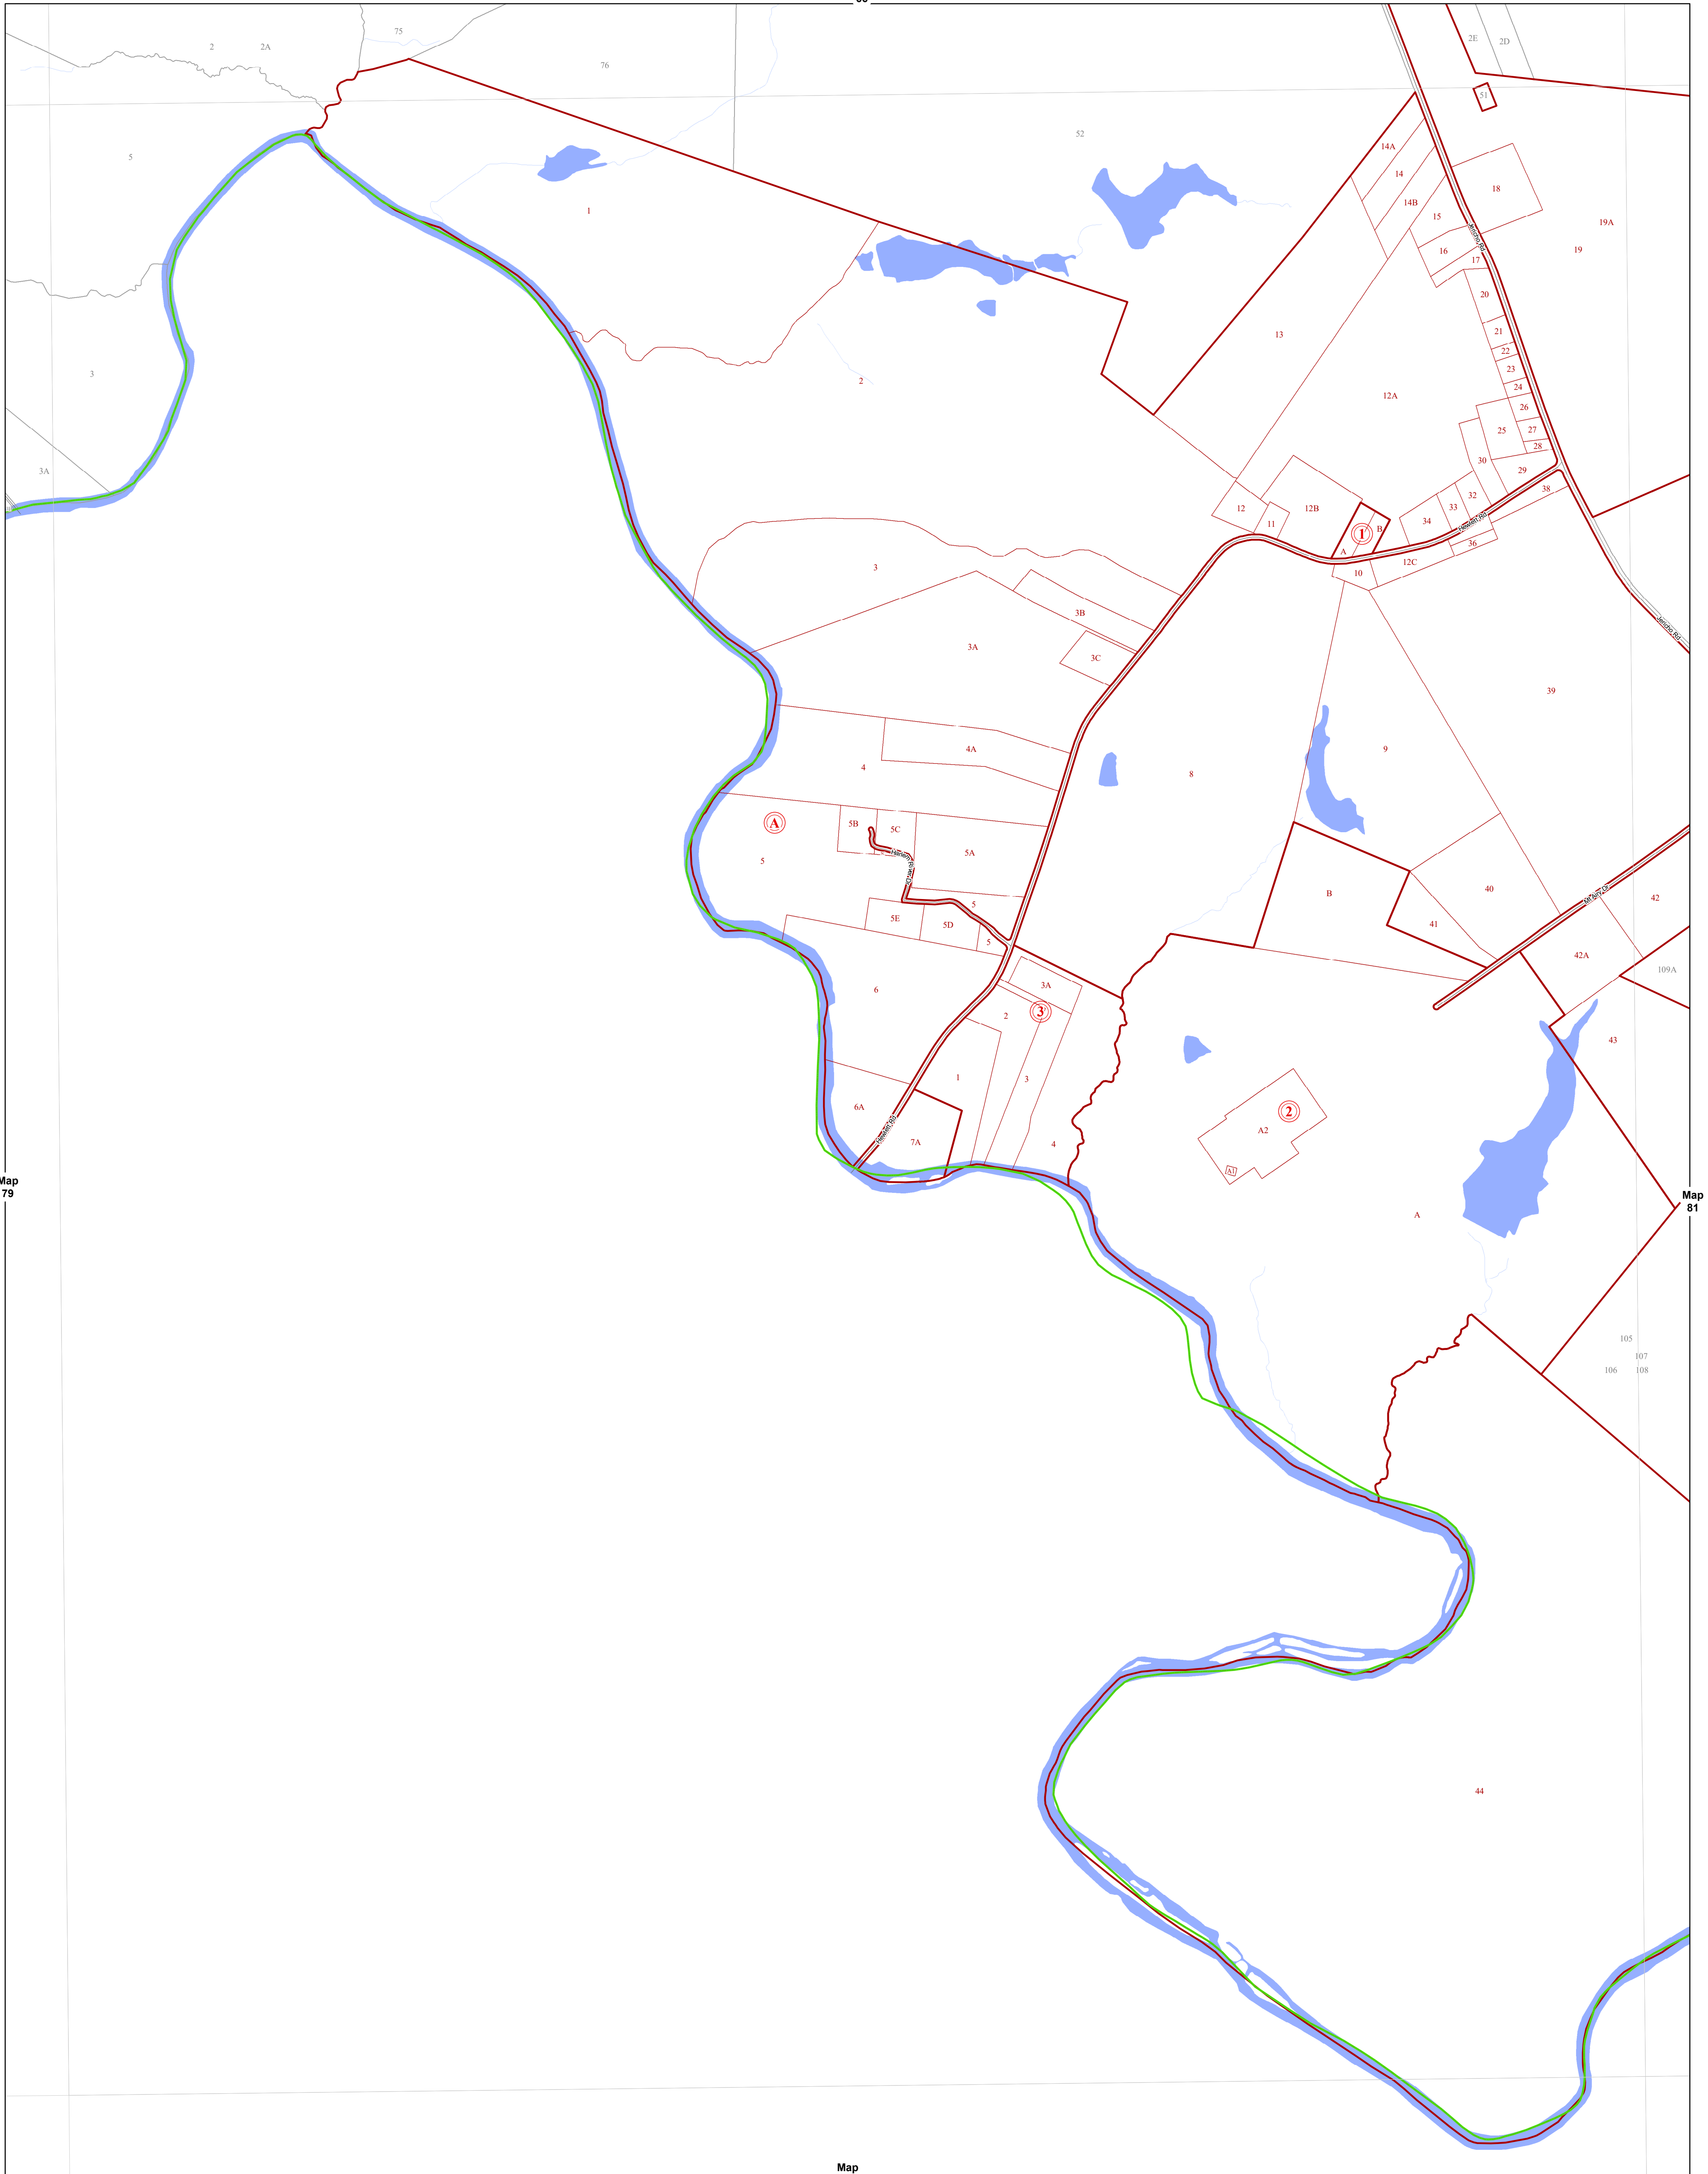

CAROLINE COUNTY

SECTION 80

Map information is believed to be accurate, but accuracy is not guaranteed. Any errors or omissions should be reported to Caroline County. In no event will the County be liable for any damages or other pecuniary loss that may arise from the use of this data.

0 300 600 1,200 1,800 Feet

Printed 8/8/2017

LEGEND

-  County Boundary
-  42 Lots
-  Inserts
-  Streams
-  Fire Stations
-  Roads
-  Sections / Blocks
-  Adjacent Maps Lots
-  Water Bodies
-  Schools

INDEX MAP