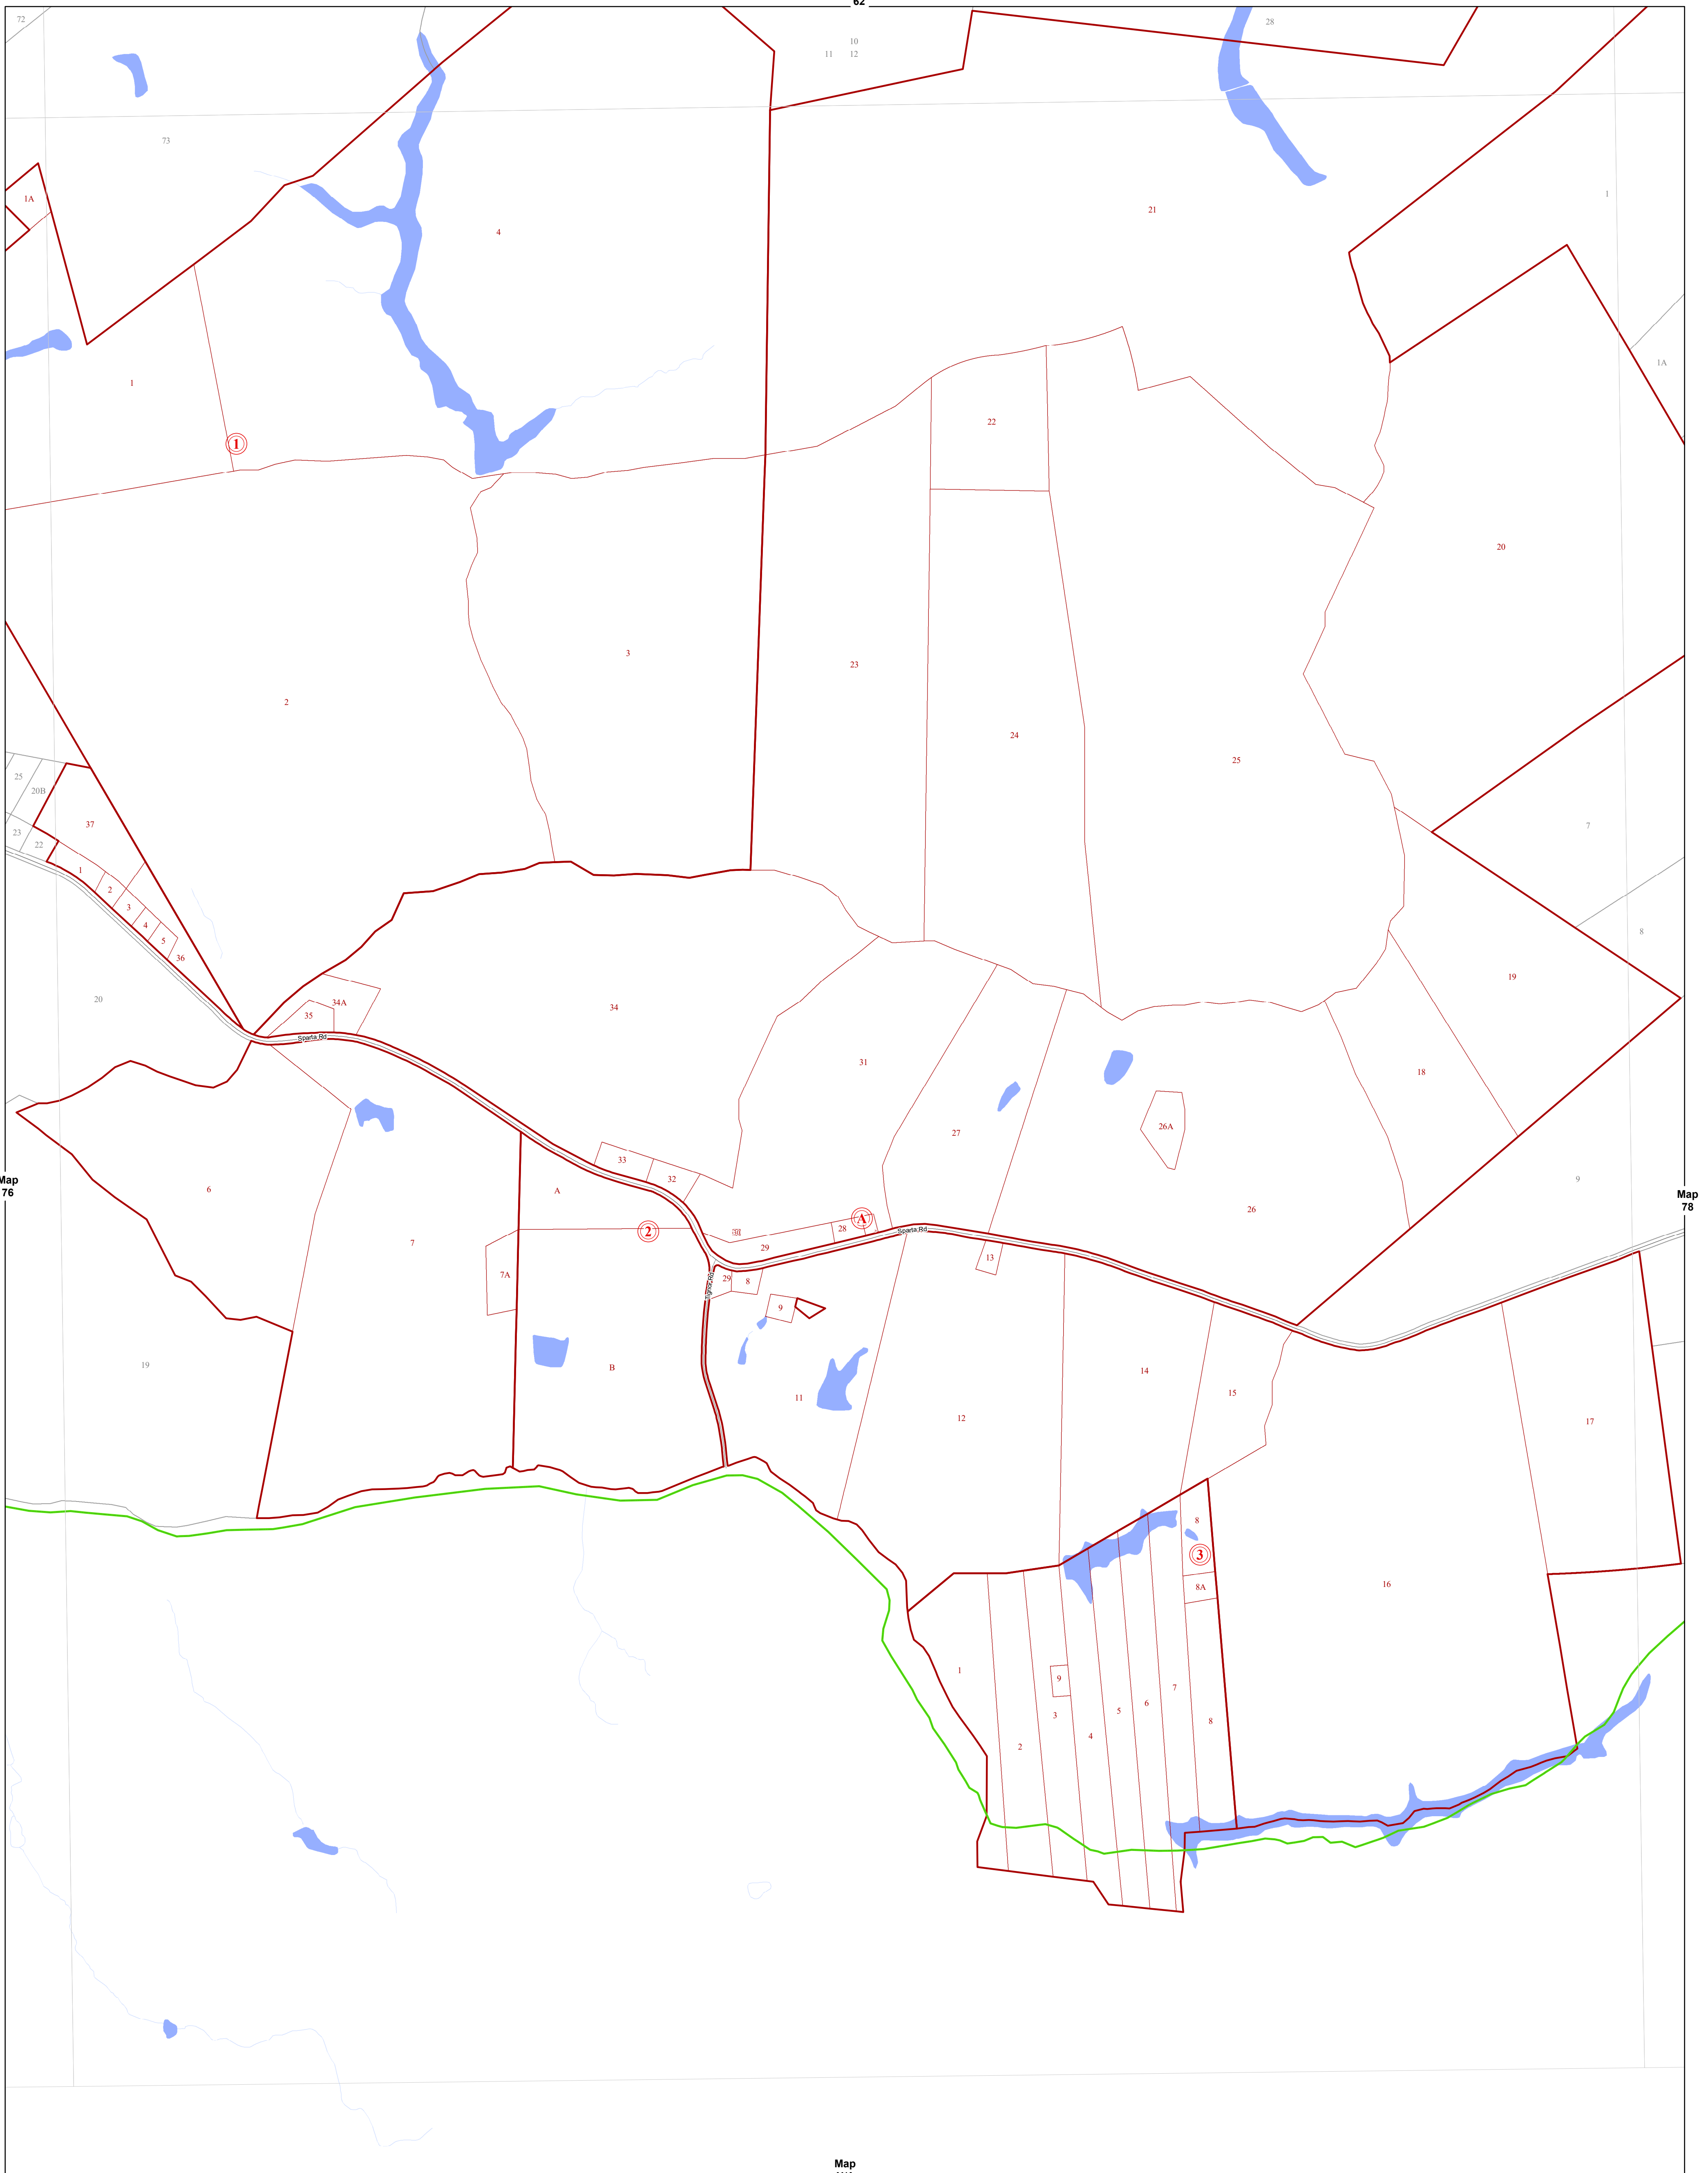

CAROLINE COUNTY

SECTION 77

Map information is believed to be accurate, but accuracy is not guaranteed. Any errors or omissions should be reported to Caroline County. In no event will the County be liable for any damages or other pecuniary loss that may arise from the use of this data.

0 300 600 1,200 1,800 Feet

Printed 8/8/2017

LEGEND

- County Boundary
- 42 Lots
- INSERT 5A Inserts
- Streams
- Fire Stations
- Roads
- Sections / Blocks
- 21-A-32 Adjacent Maps Lots
- Water Bodies
- Schools

INDEX MAP