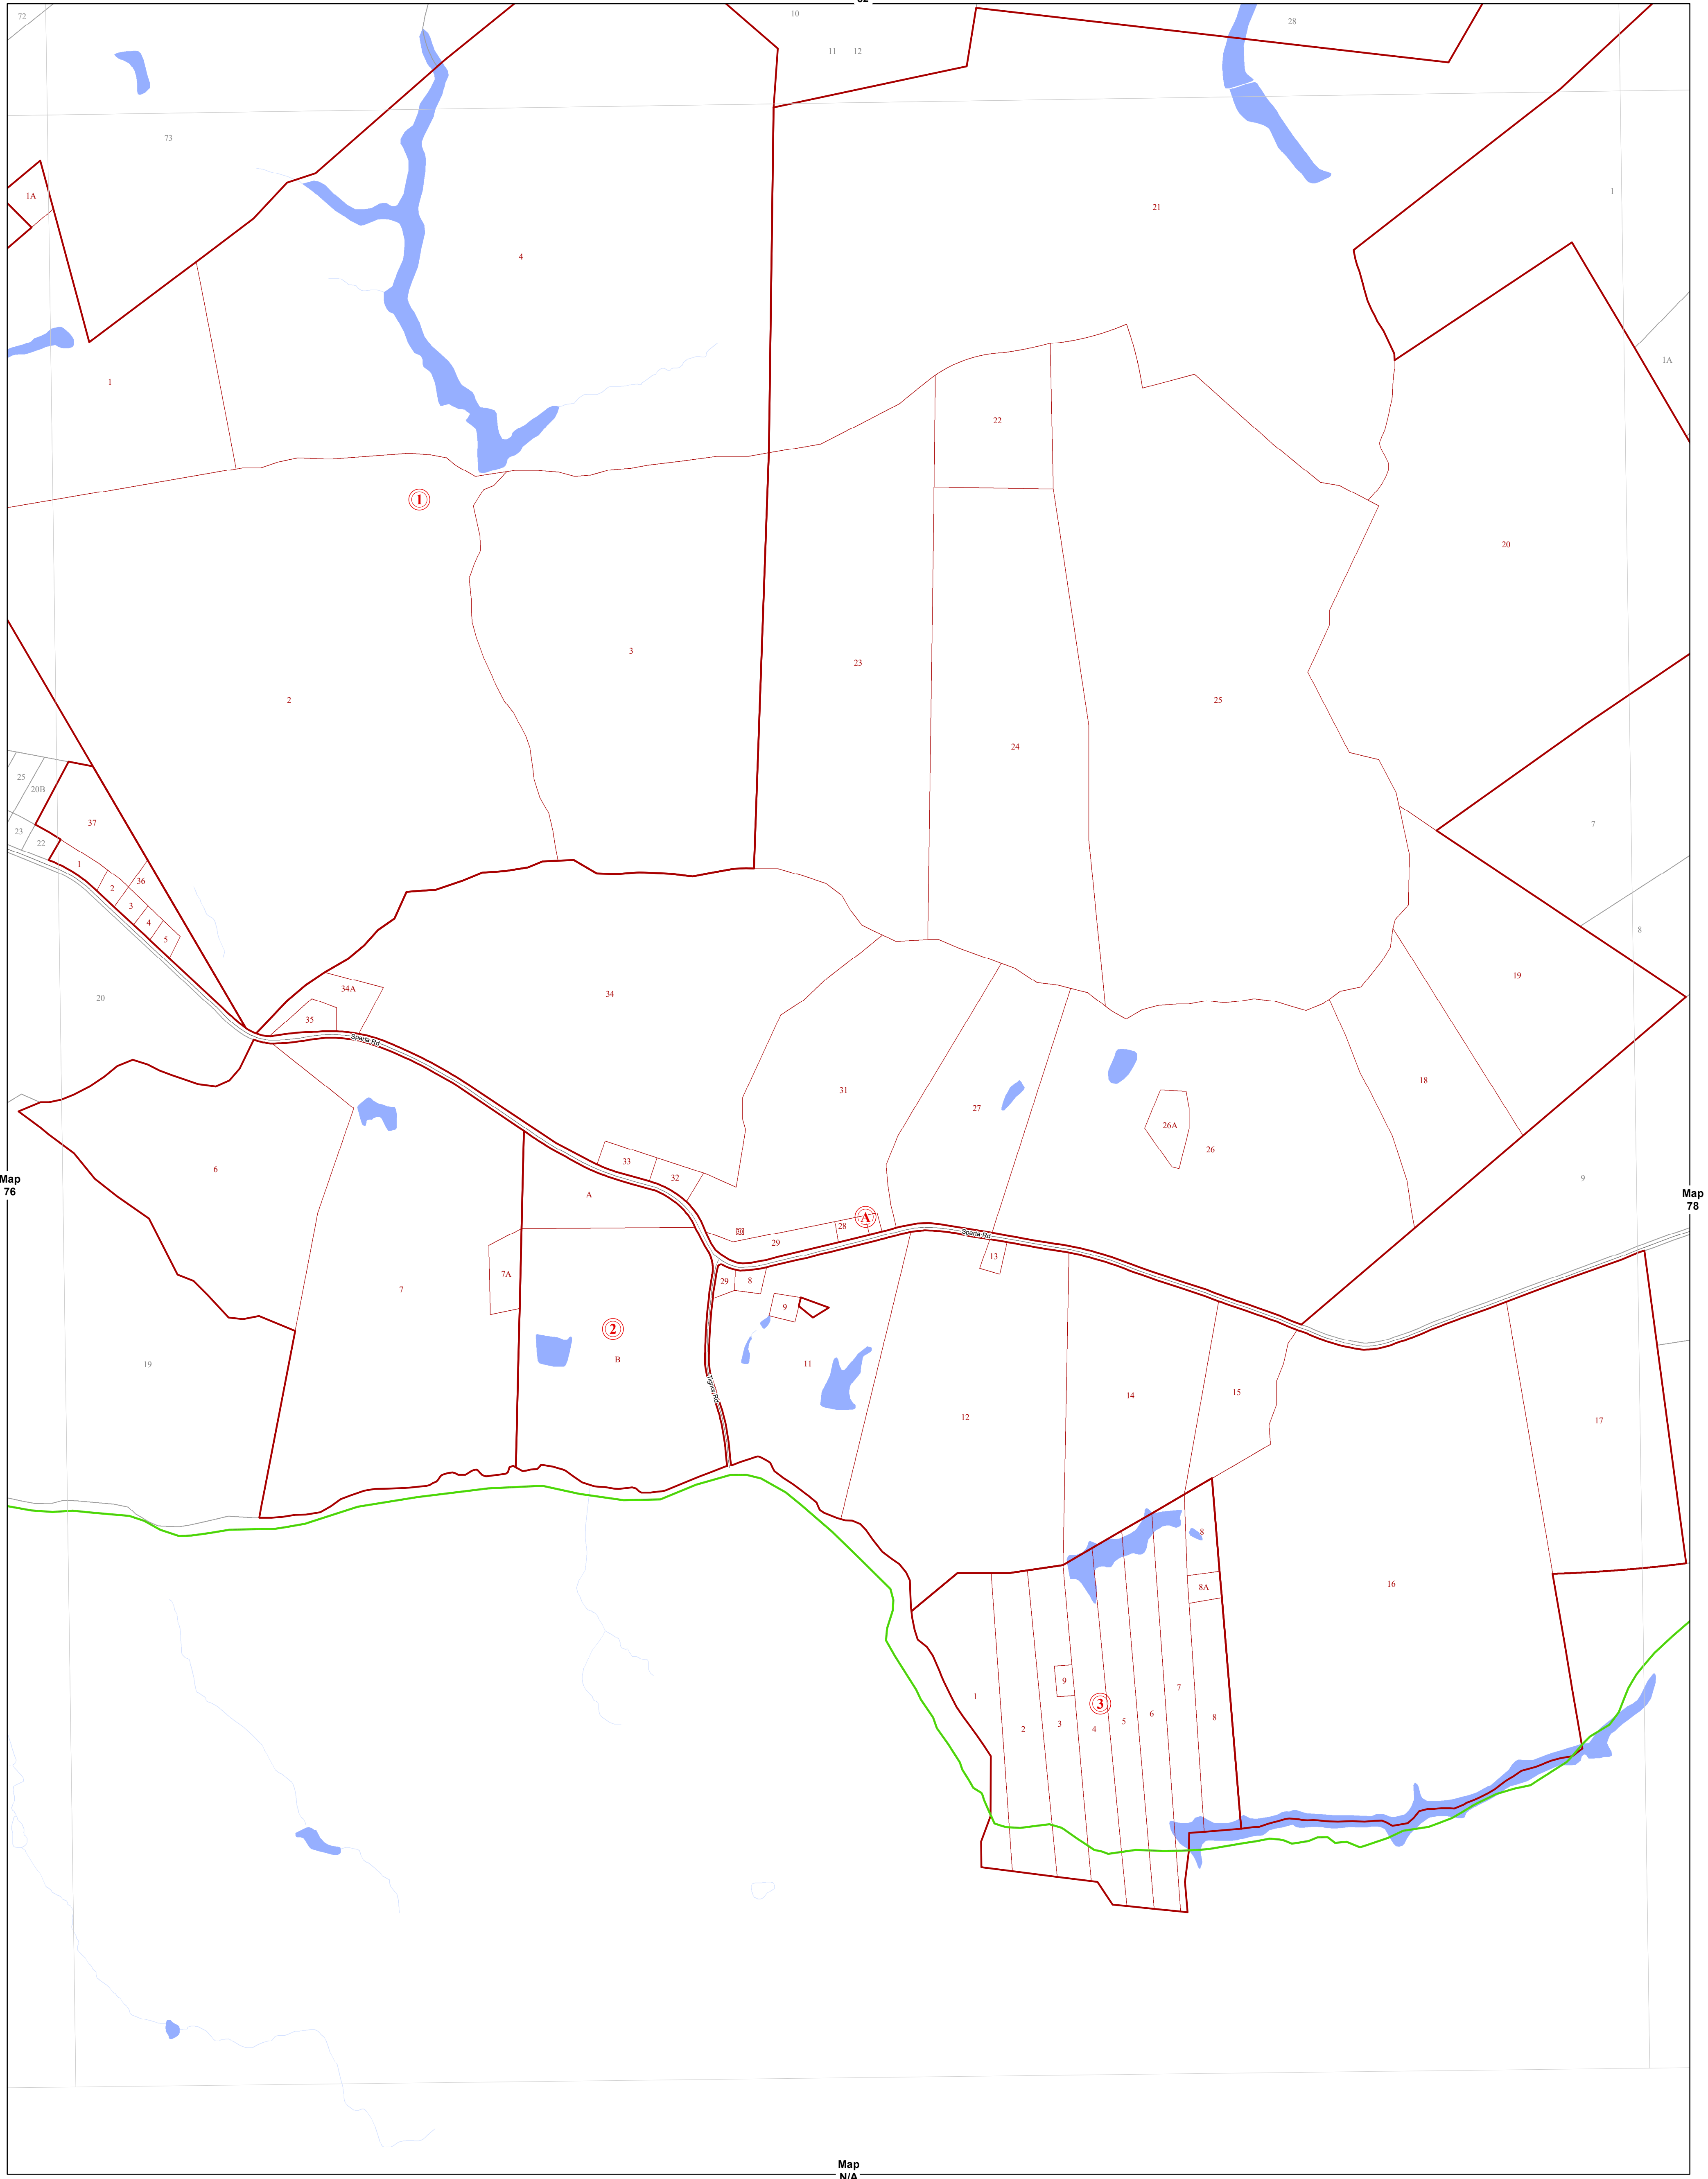

CAROLINE COUNTY

SECTION 77

Map information is believed to be accurate, but accuracy is not guaranteed. Any errors or omissions should be reported to Caroline County. In no event will the County be liable for any damages or other pecuniary loss that may arise from the use of this data.

0 300 600 1,200 1,800 Feet

Printed 11/7/2016

LEGEND

- County Boundary
- 42 Lots
- Inserts
- Streams
- Fire Stations
- Roads
- Sections / Blocks
- Adjacent Maps Lots
- Water Bodies
- Schools

INDEX MAP