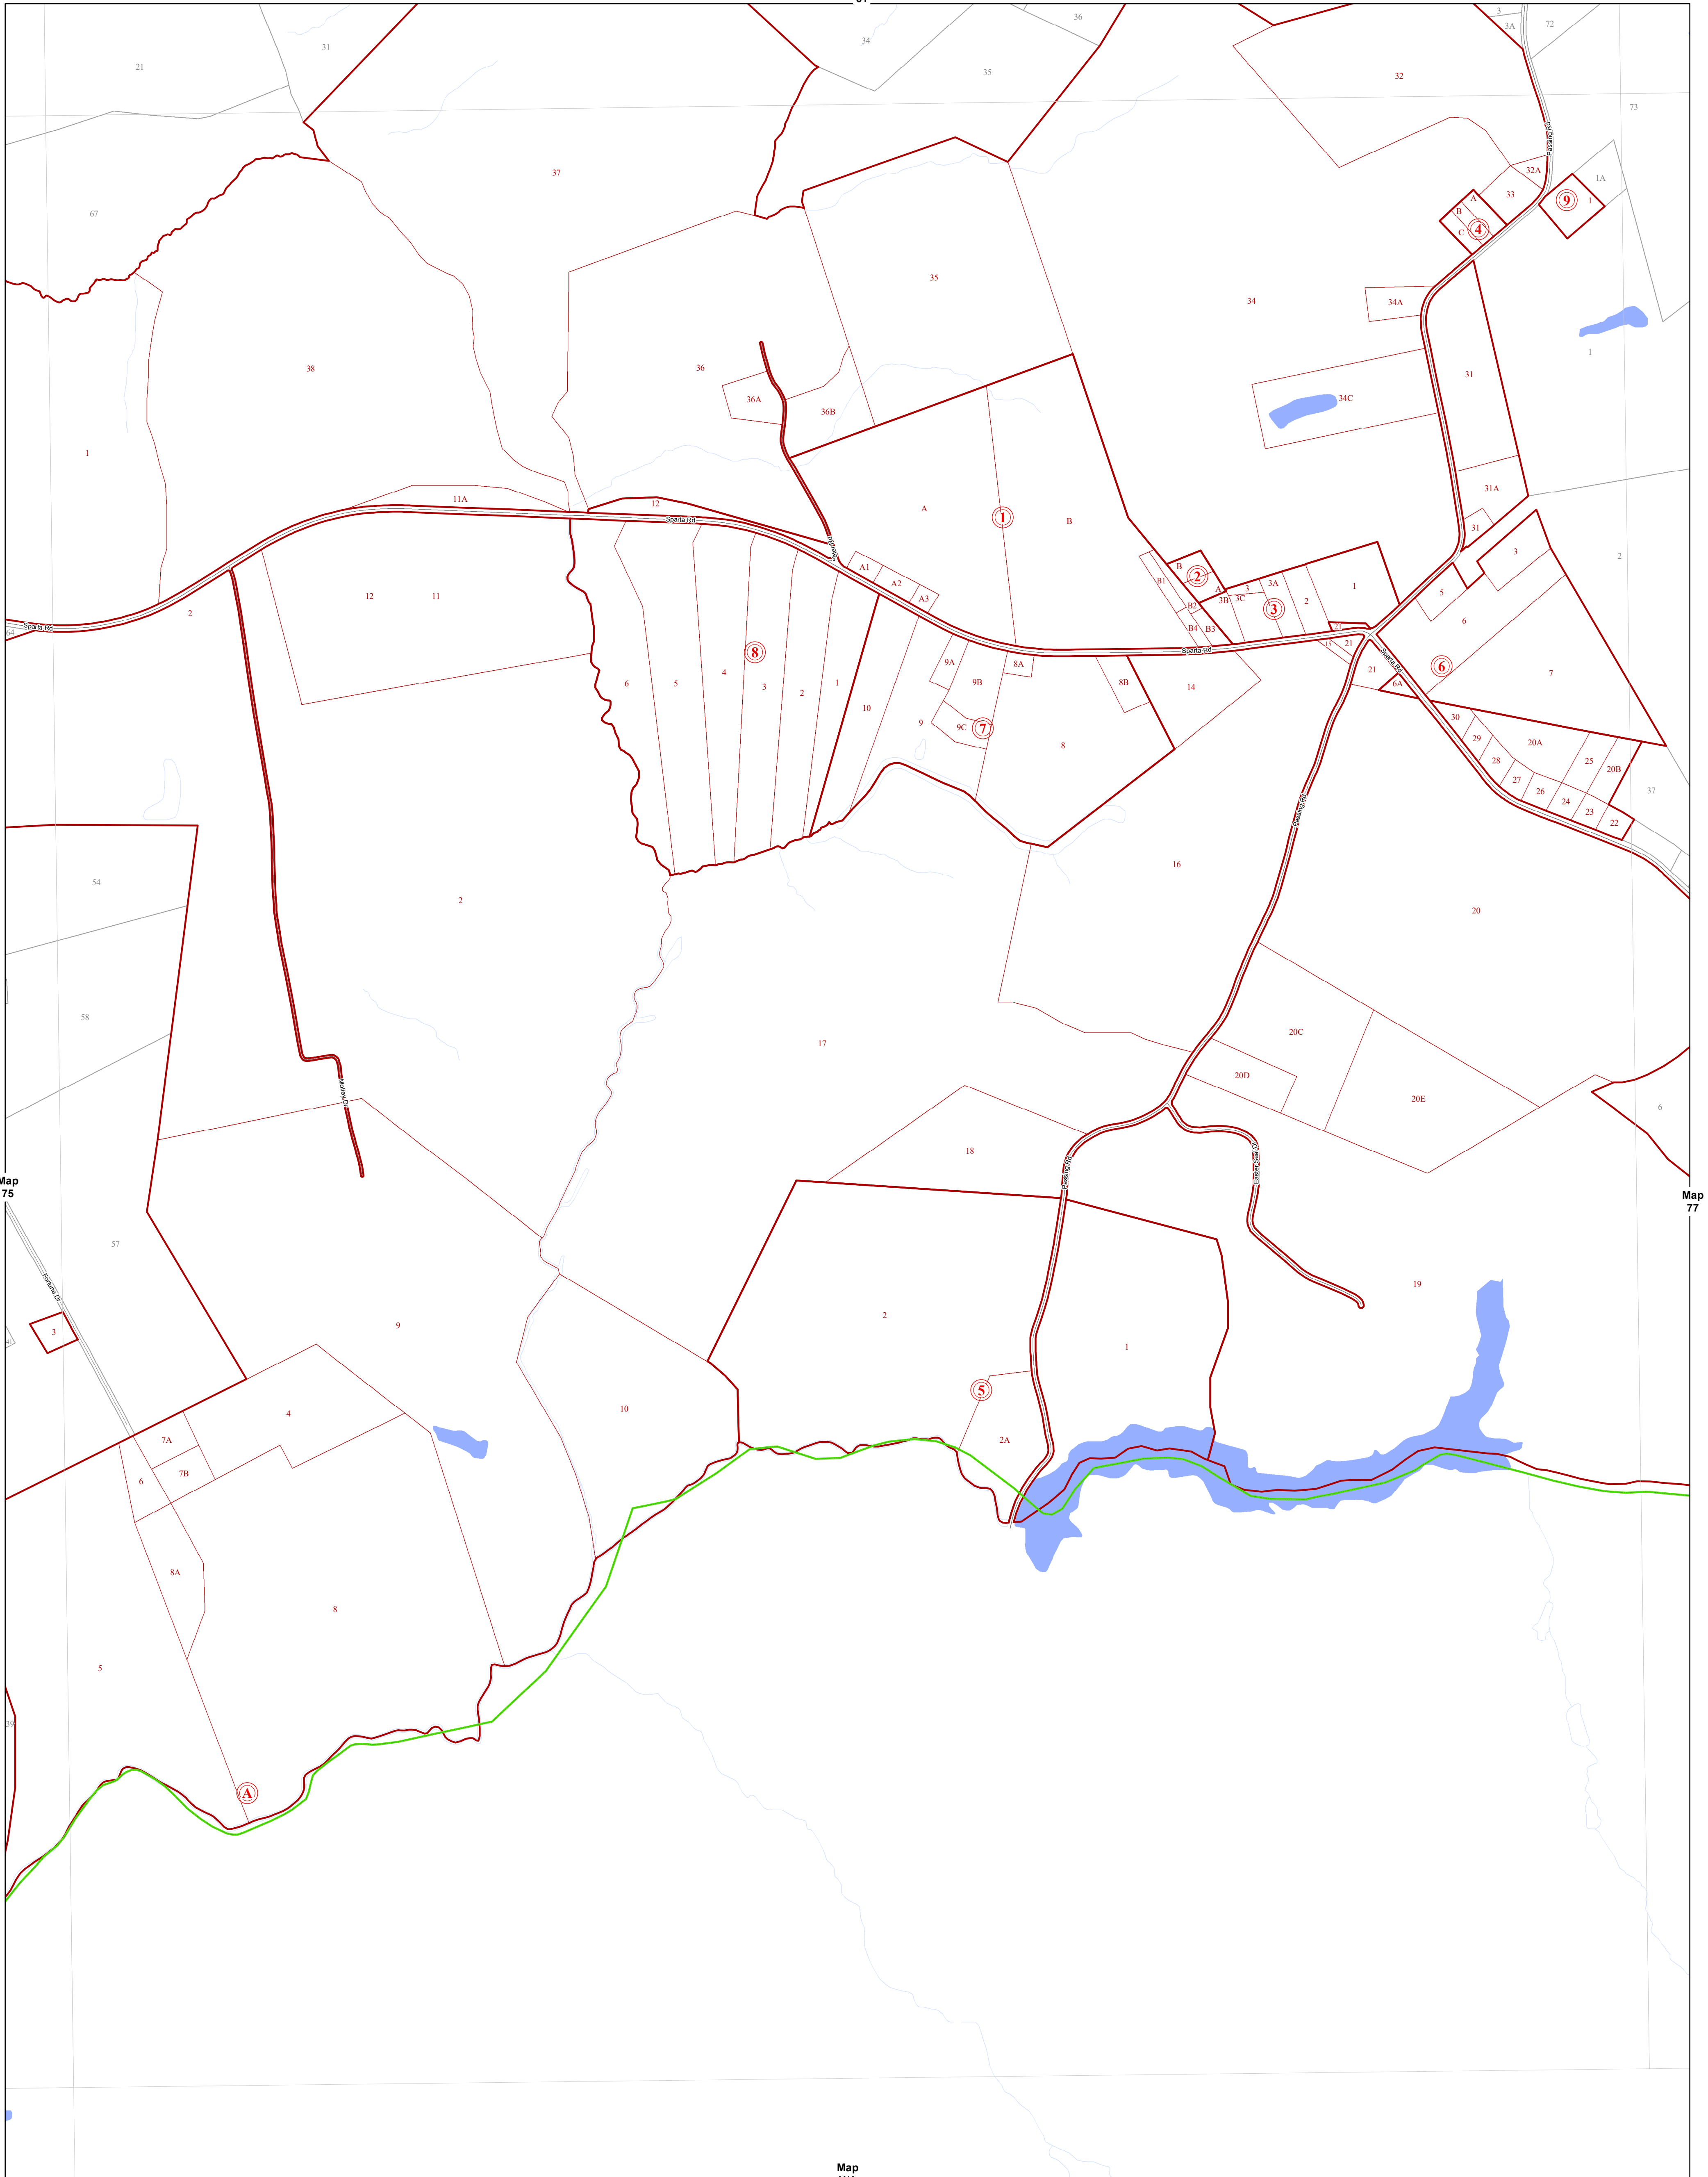

CAROLINE COUNTY

SECTION 76

Map information is believed to be accurate, but accuracy is not guaranteed. Any errors or omissions should be reported to Caroline County. In no event will the County be liable for any damages or other pecuniary loss that may arise from the use of this data.

0 300 600 1,200 1,800 Feet

Printed 11/7/2016

LEGEND

- County Boundary
- 42 Lots
- INSERT 5A Inserts
- Streams
- Fire Stations
- Roads
- Sections / Blocks
- 21-A-32 Adjacent Maps Lots
- Water Bodies
- Schools

INDEX MAP