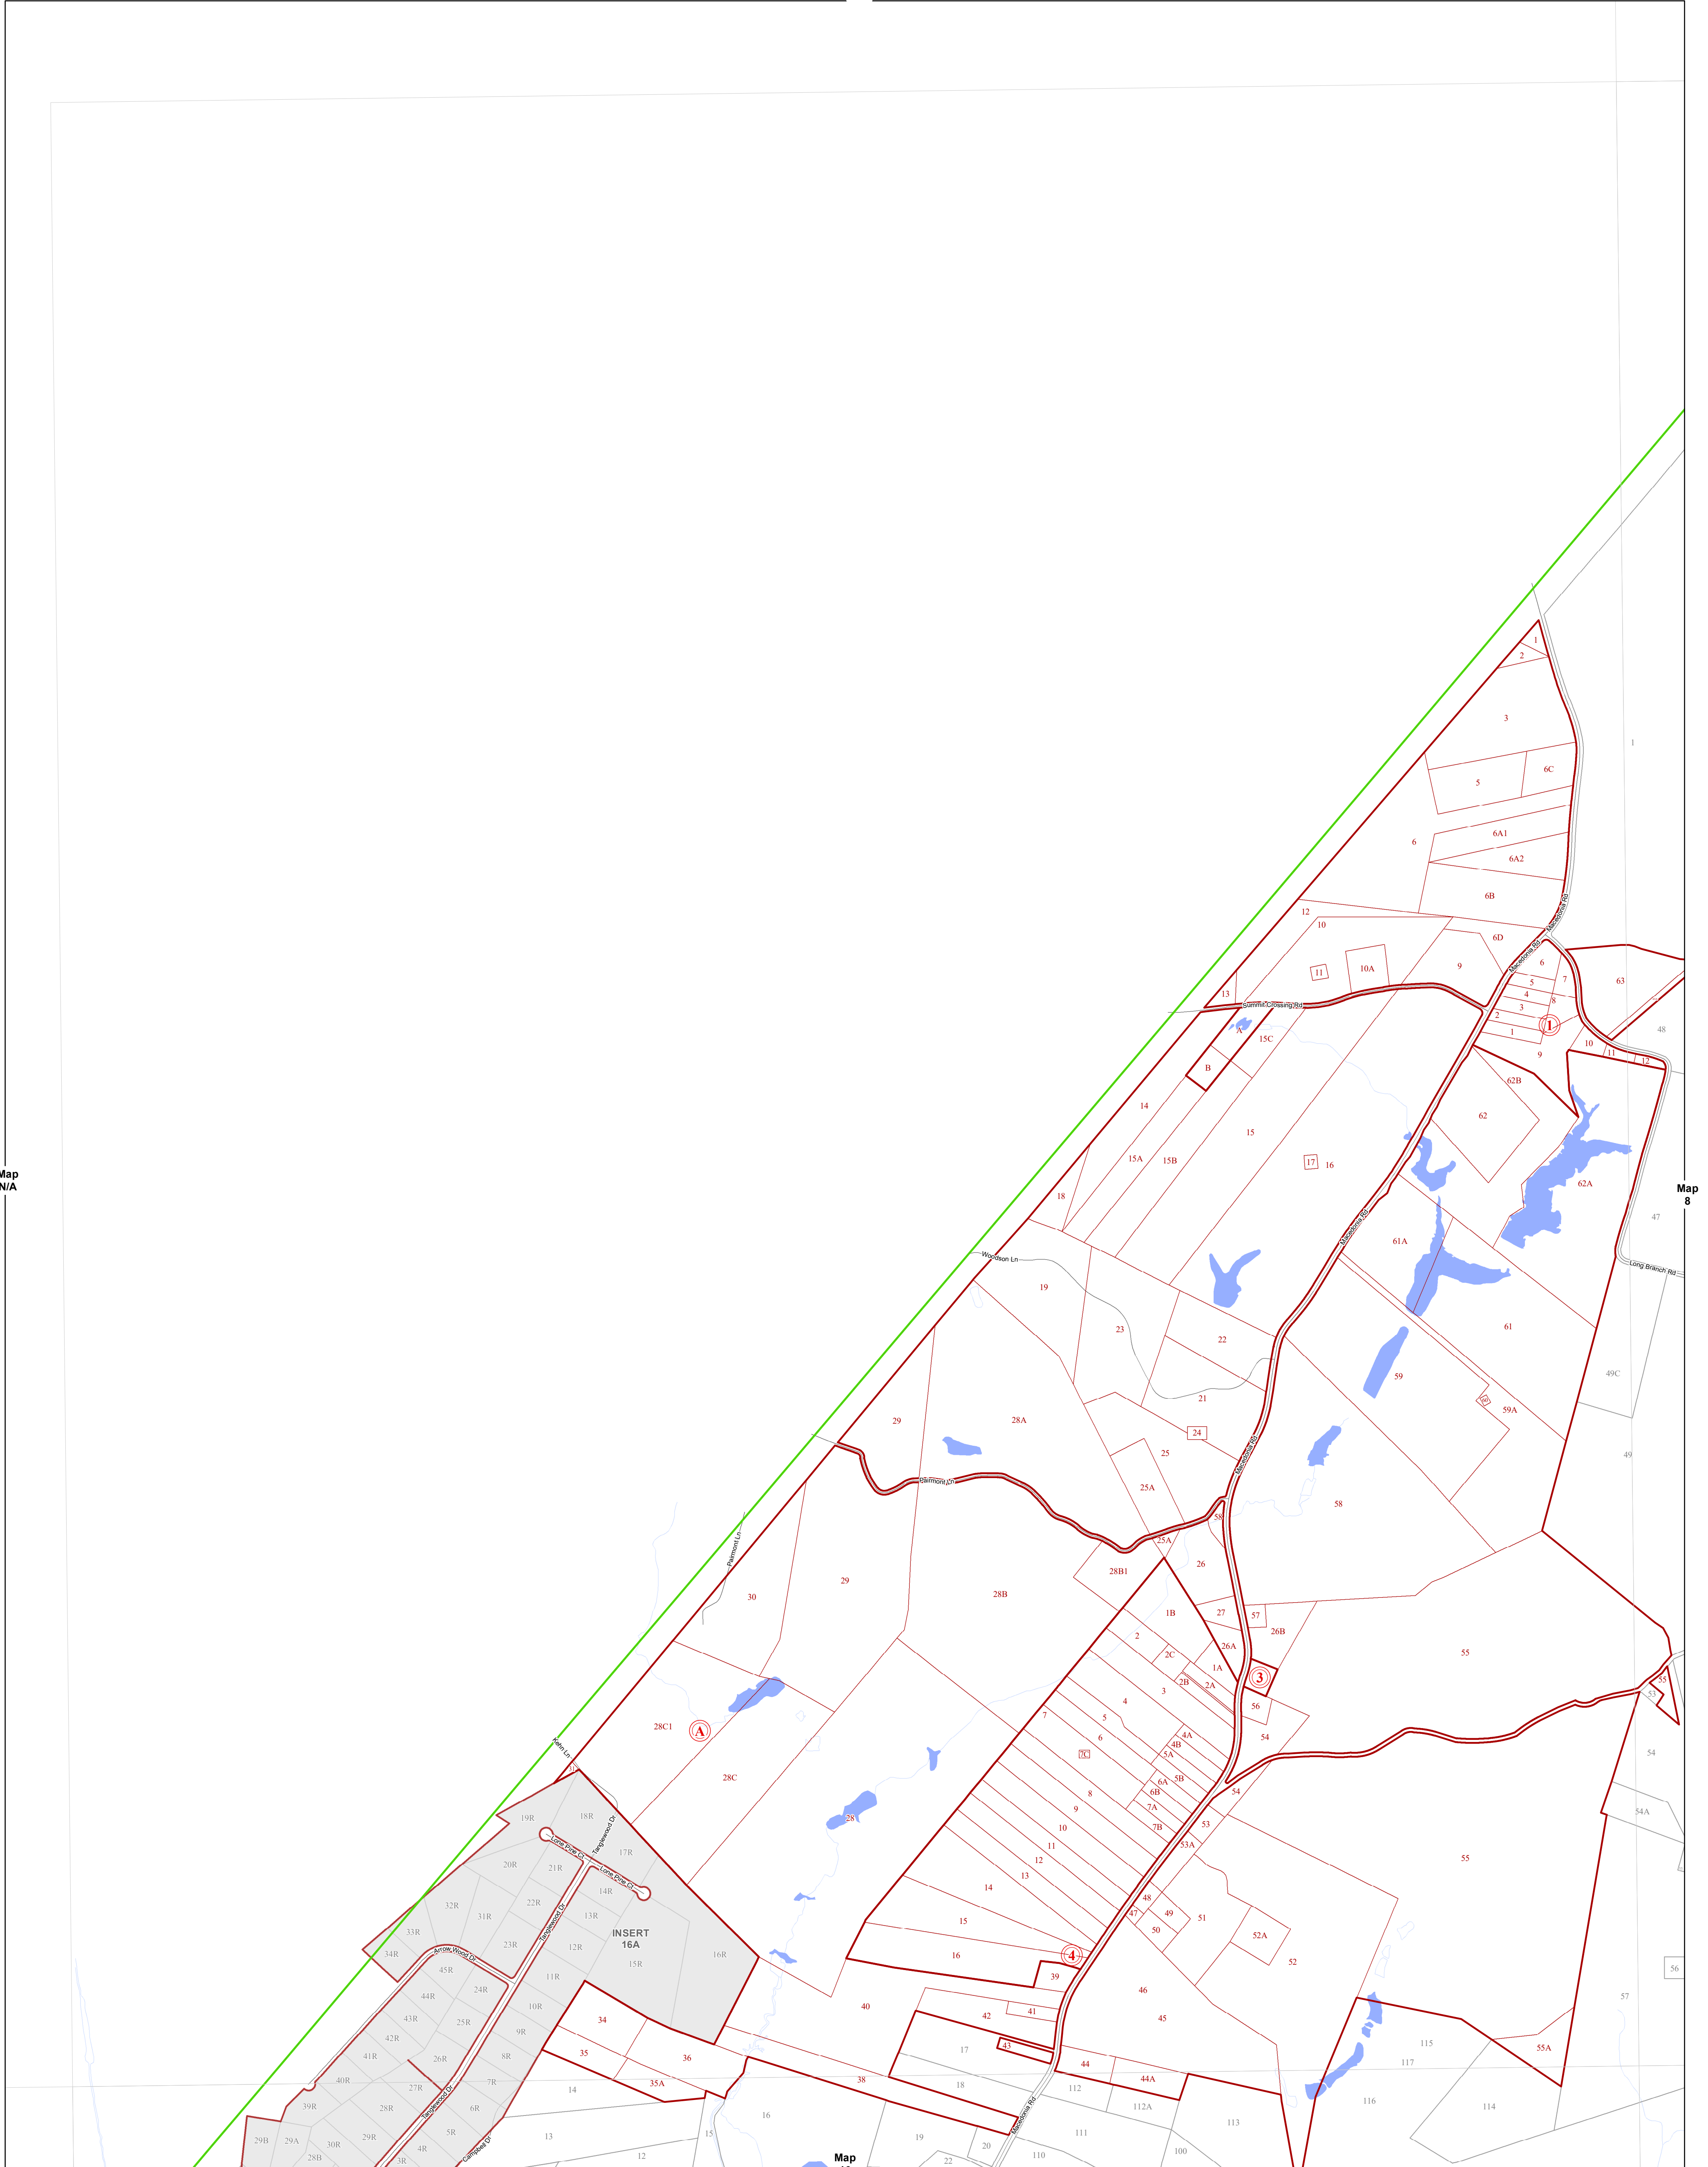

## SECTION 7

Map information is believed to be accurate, but accuracy is not guaranteed. Any errors or omissions should be reported to Caroline County. In no event will the County be liable for any damages or other pecuniary loss that may arise from the use of this data.

0 300 600 1,200 1,800 Feet

Printed 11/7/2016

Map  
N/A

### LEGEND

- County Boundary
- 42 Lots
- Sections / Blocks
- INSERT 5A Inserts
- Adjacent Maps Lots
- Streams
- Water Bodies
- Fire Stations
- Schools
- Roads

### INDEX MAP