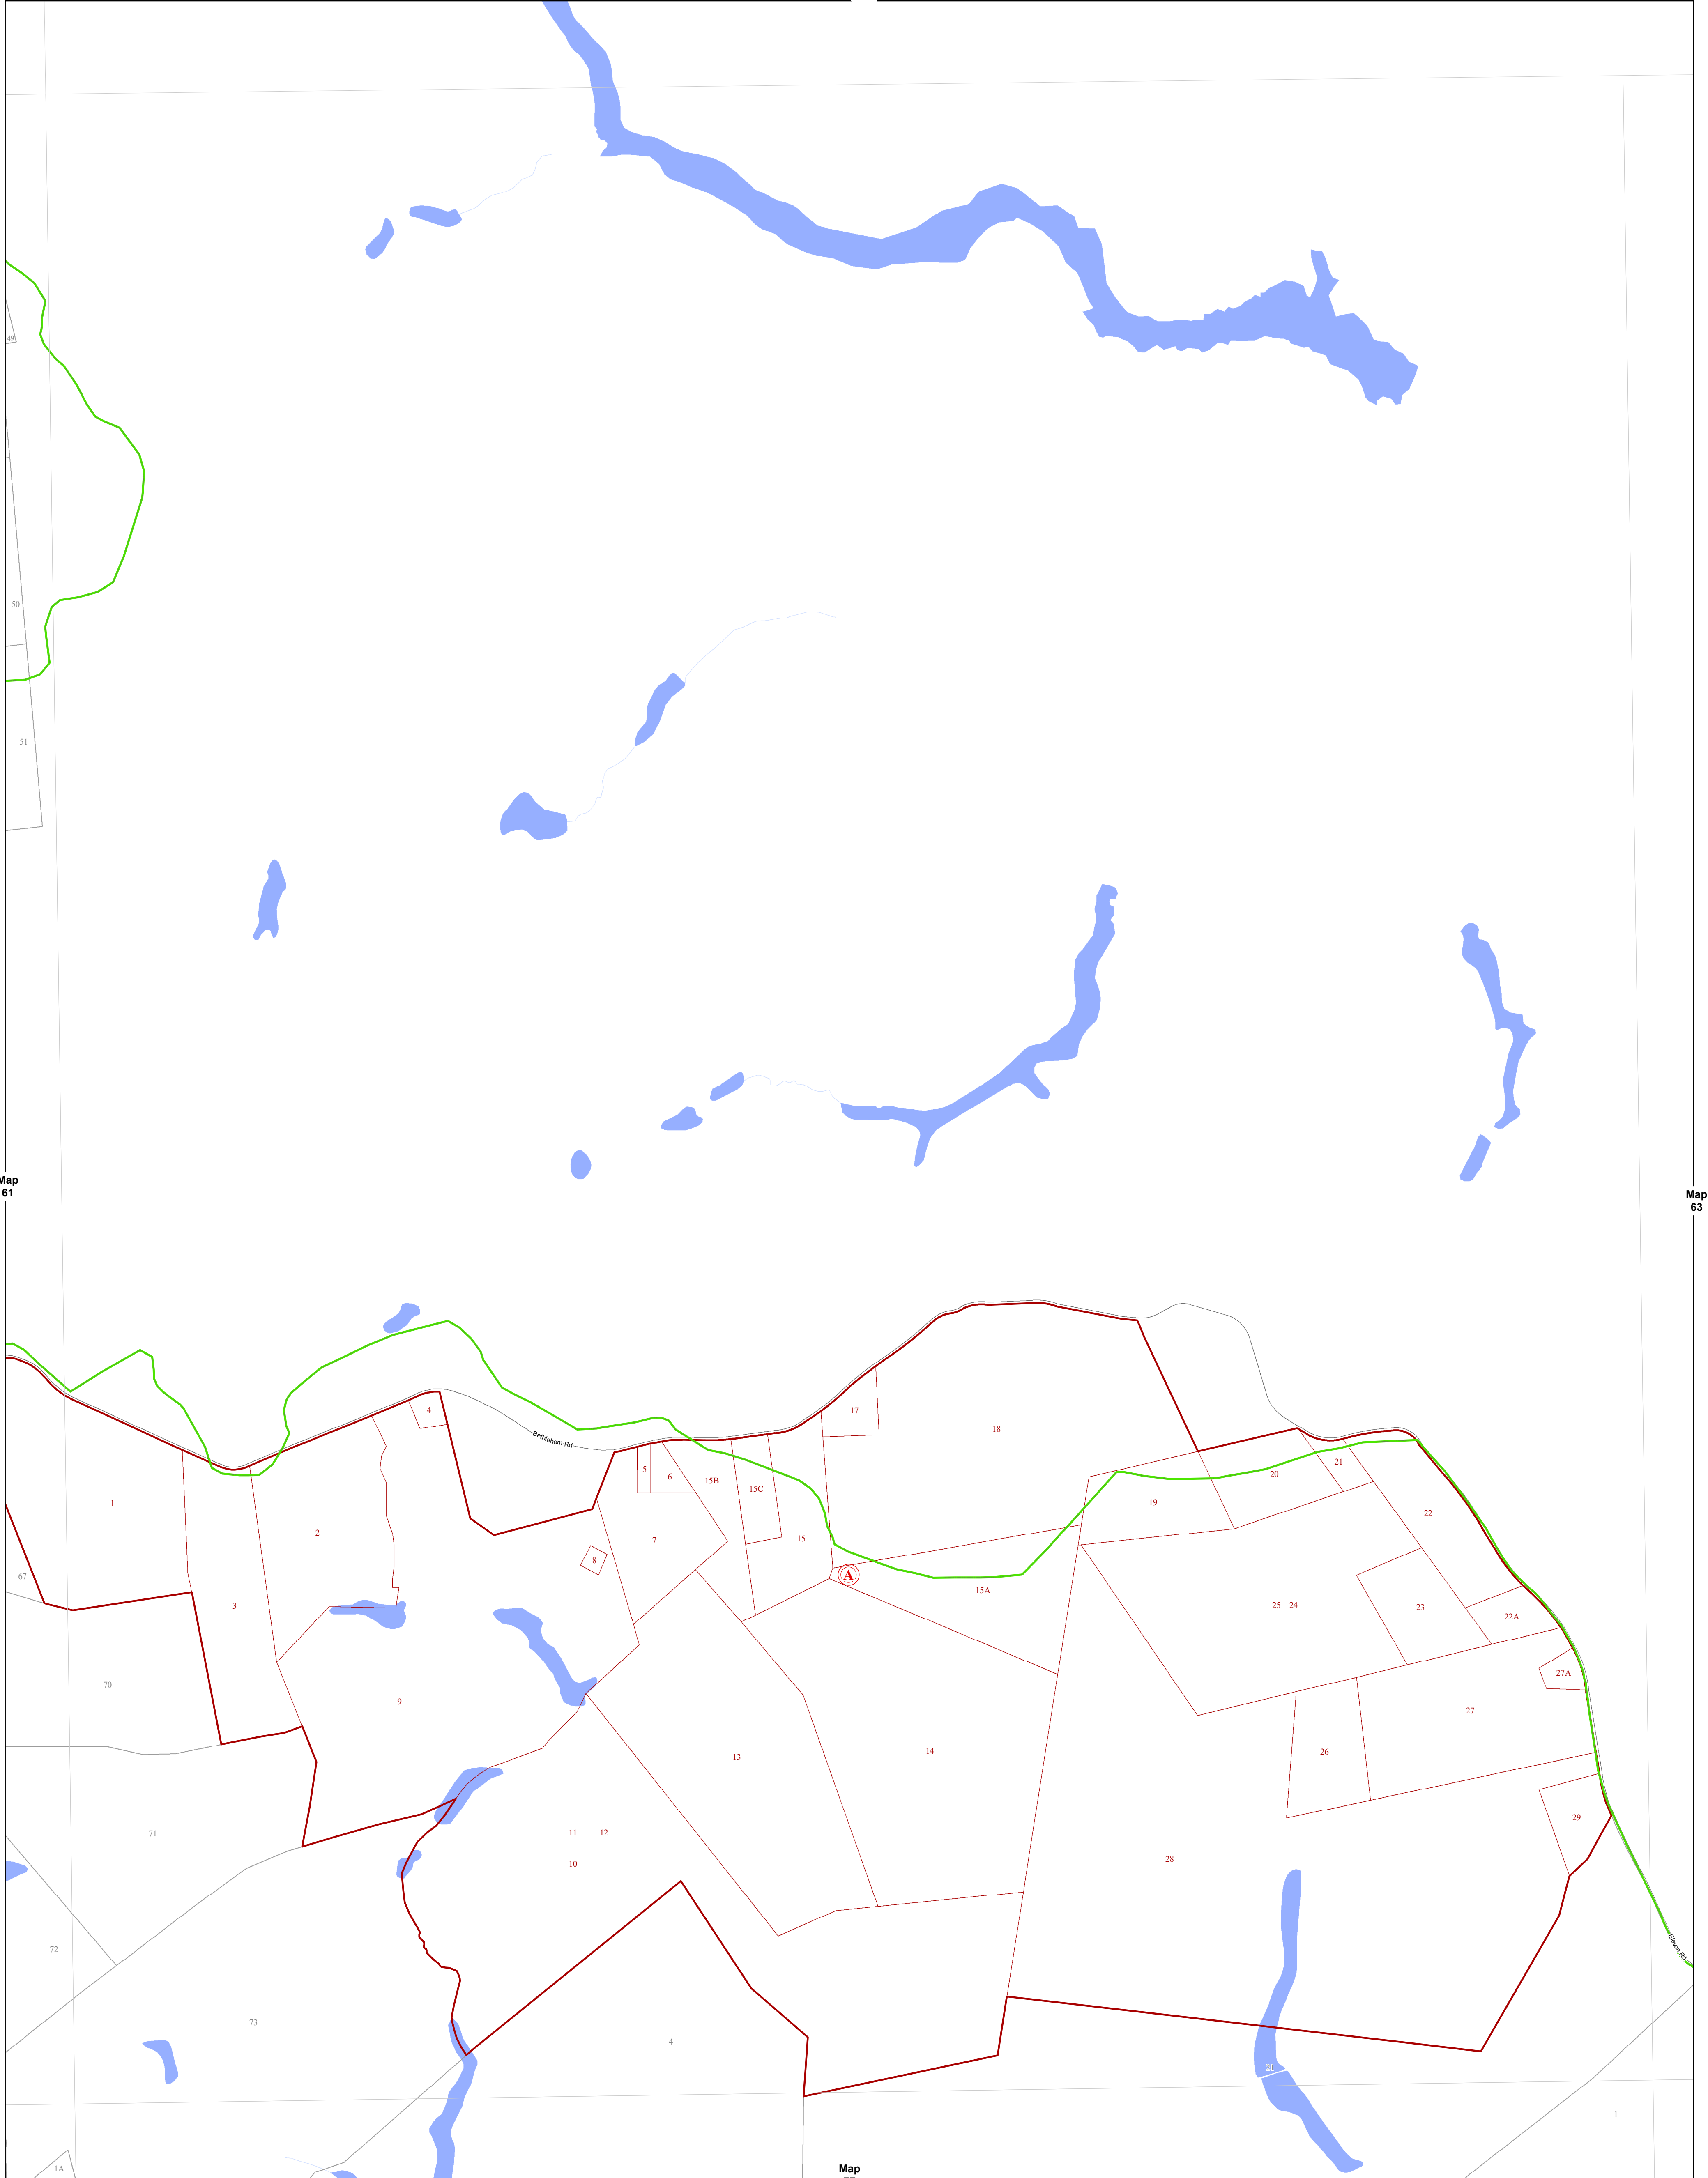

CAROLINE COUNTY

SECTION 62

Map information is believed to be accurate, but accuracy is not guaranteed. Any errors or omissions should be reported to Caroline County. In no event will the County be liable for any damages or other pecuniary loss that may arise from the use of this data.

0 300 600 1,200 1,800 Feet

Printed 8/8/2017

Map
N/A

LEGEND

- County Boundary
- 42 Lots
- INSERT 5A Inserts
- Streams
- Fire Stations
- Roads
- Sections / Blocks
- 21-A-32 Adjacent Maps Lots
- Water Bodies
- Schools

INDEX MAP