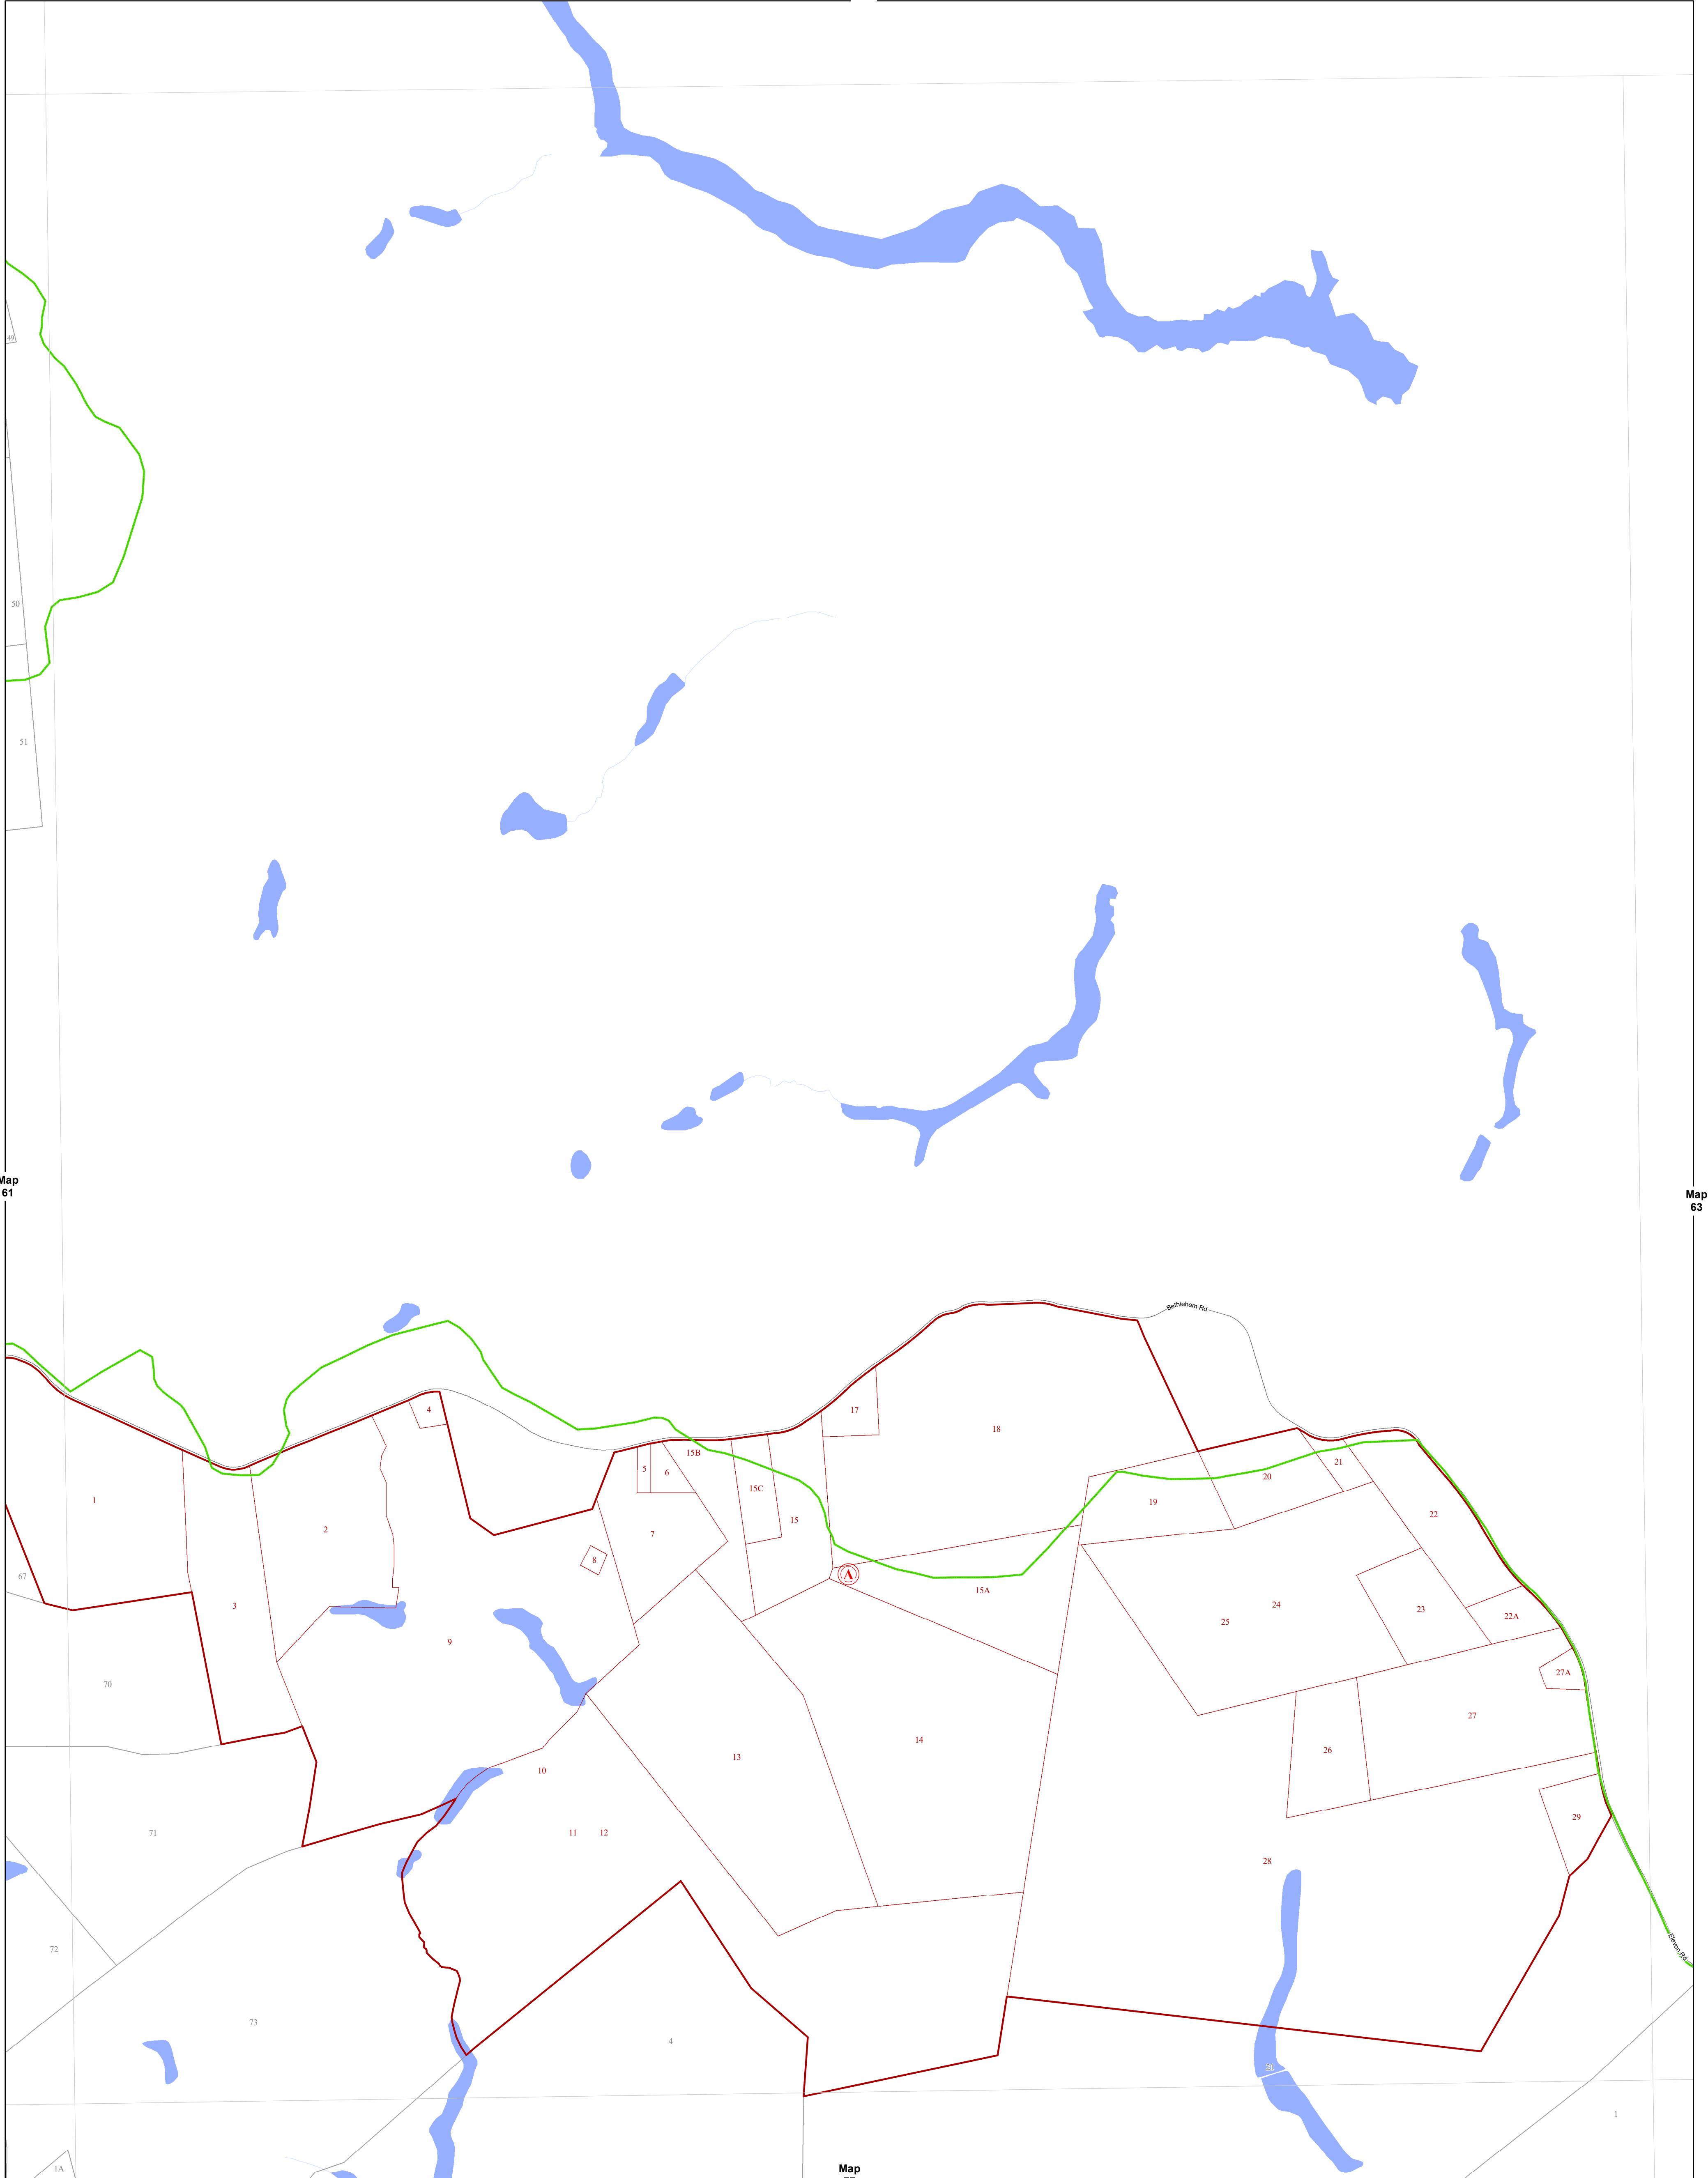

CAROLINE COUNTY

SECTION 62

Map information is believed to be accurate, but accuracy is not guaranteed. Any errors or omissions should be reported to Caroline County. In no event will the County be liable for any damages or other pecuniary loss that may arise from the use of this data.

0 300 600 1,200 1,800 Feet

Printed 11/7/2016

Map
N/A

LEGEND

- County Boundary
- 42 Lots
- Inserts
- Streams
- Fire Stations
- Roads
- Sections / Blocks
- Adjacent Maps Lots
- Water Bodies
- Schools

INDEX MAP