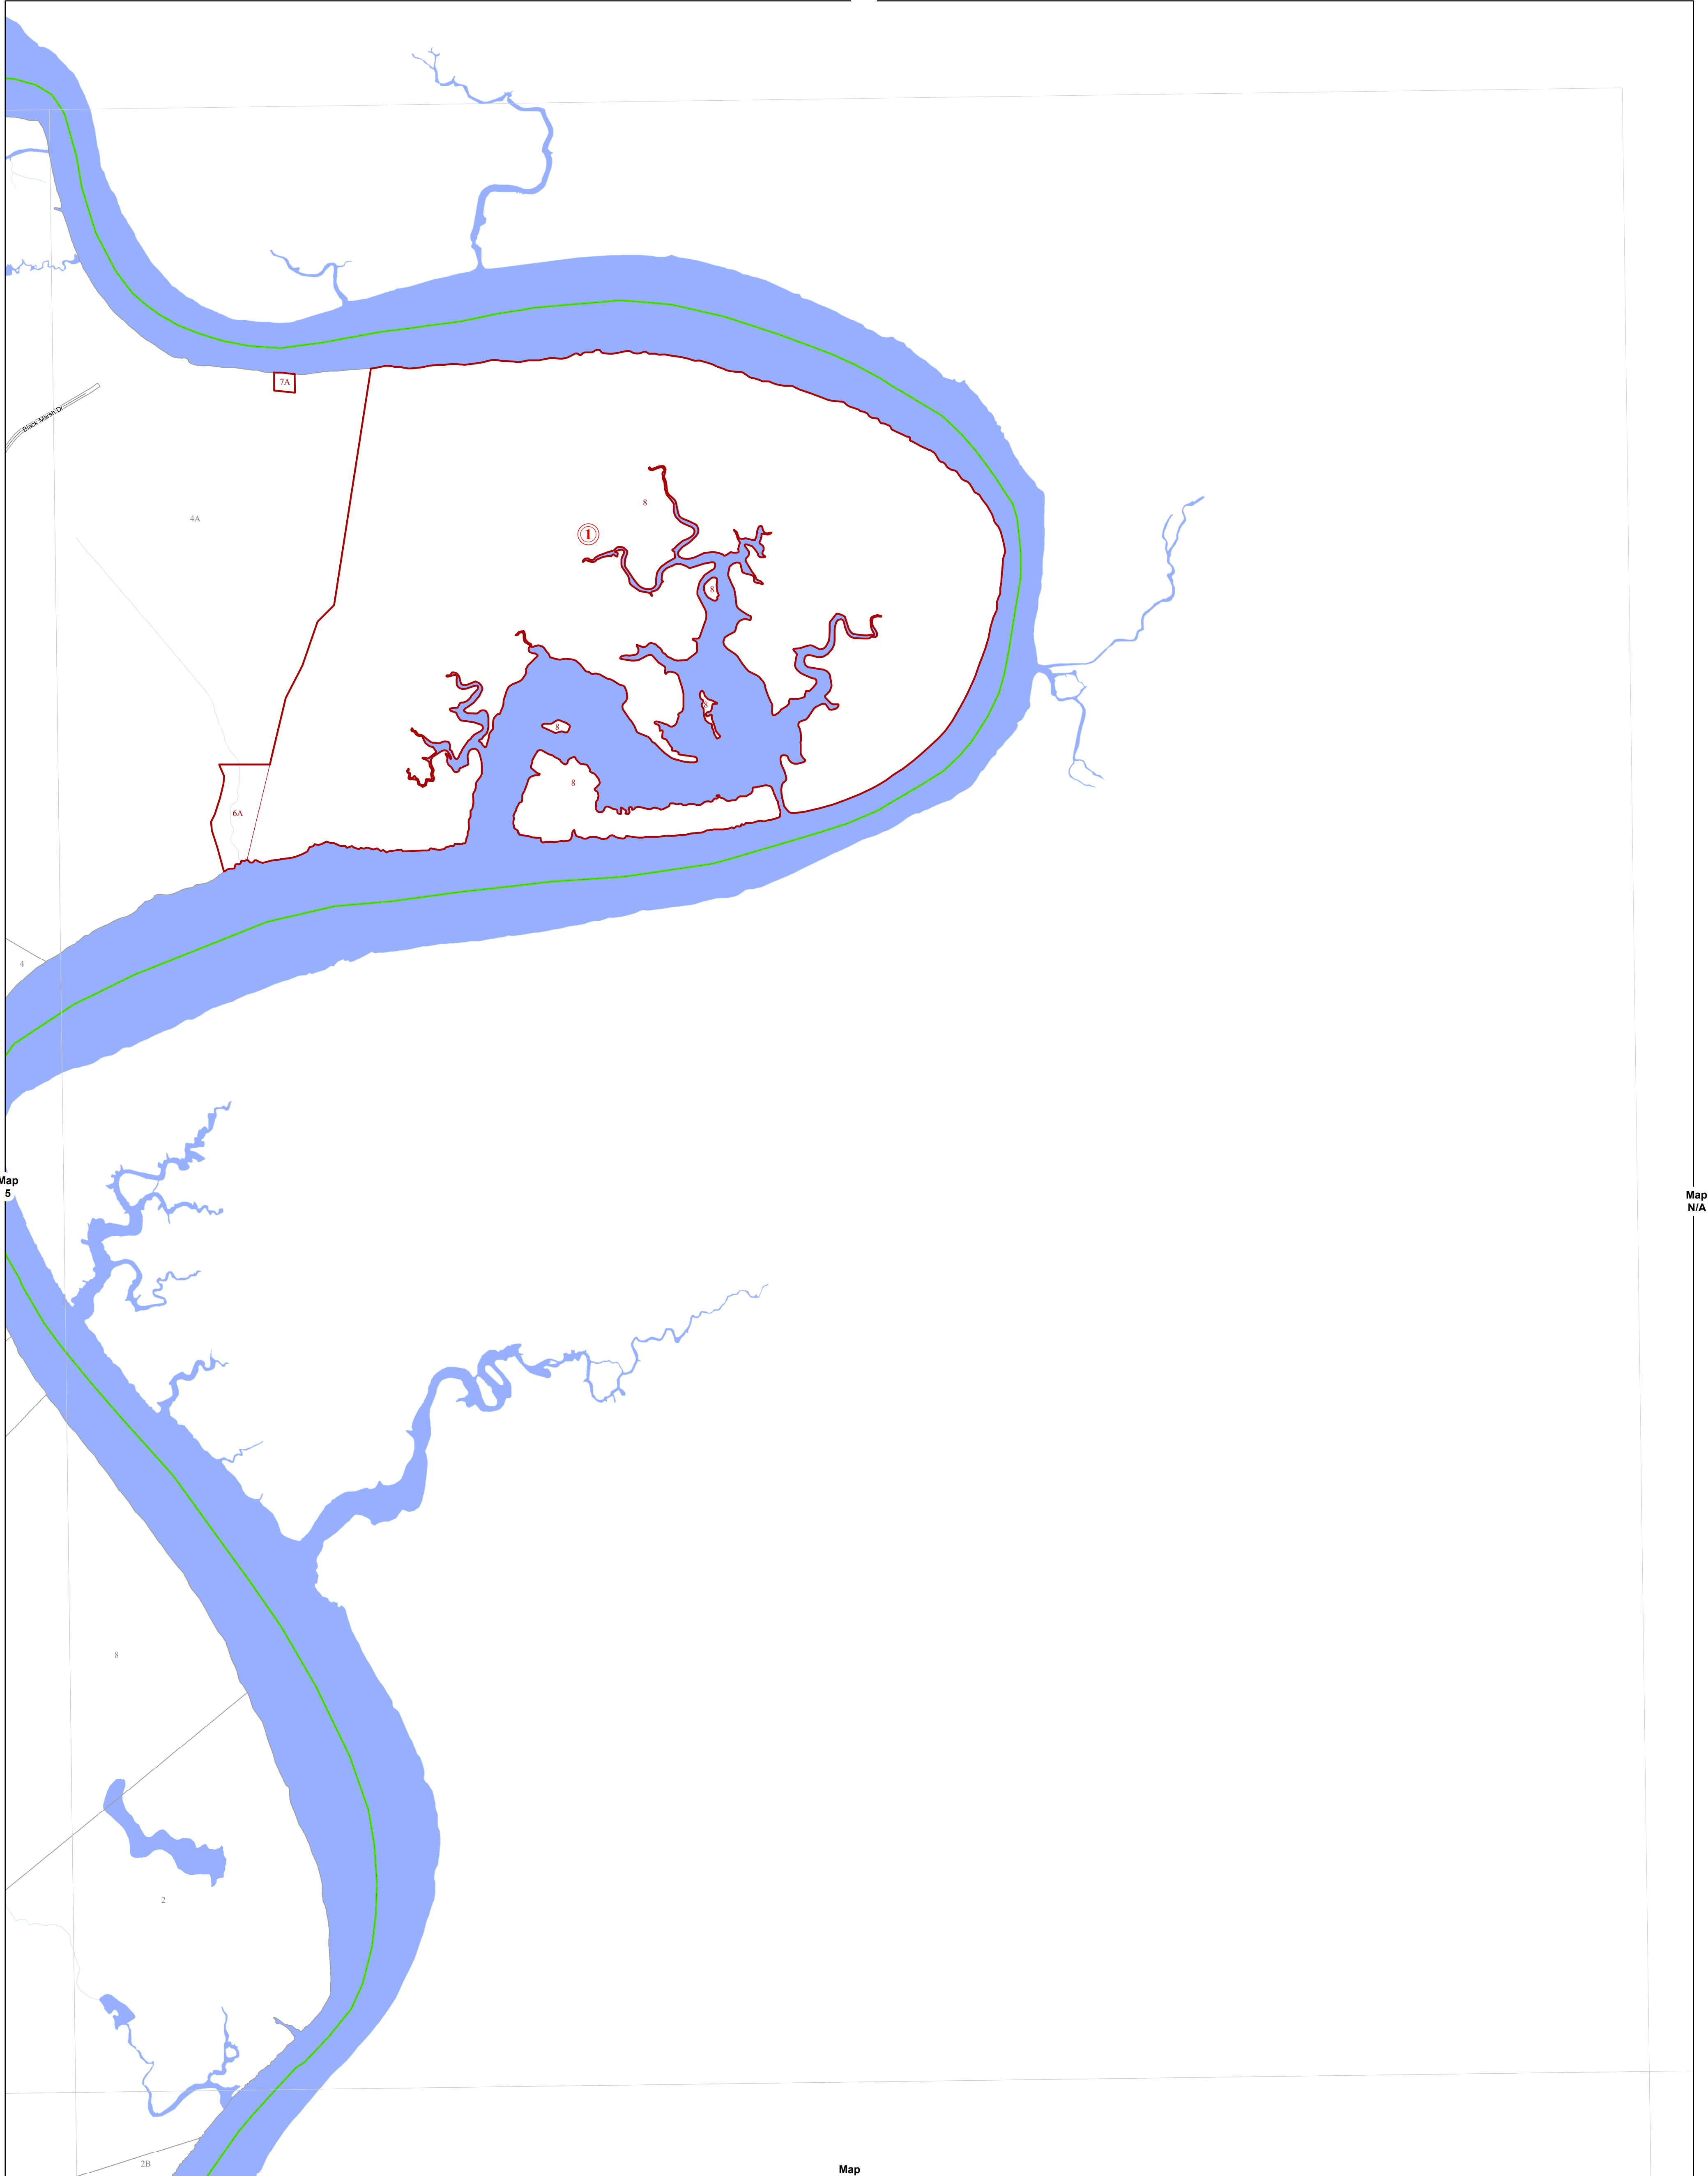

# CAROLINE COUNTY

## SECTION 6

Map information is believed to be accurate, but accuracy is not guaranteed. Any errors or omissions should be reported to Caroline County. In no event will the County be liable for any damages or other pecuniary loss that may arise from the use of this data.

0 300 600 1,200 1,800 Feet

Printed 8/8/2017

Map  
N/A

### LEGEND

-  County Boundary
-  42 Lots
-  INSERT 5A Inserts
-  Streams
-  Fire Stations
-  611 Roads
-  Sections / Blocks
-  21-A-32 Adjacent Maps Lots
-  Water Bodies
-  Schools