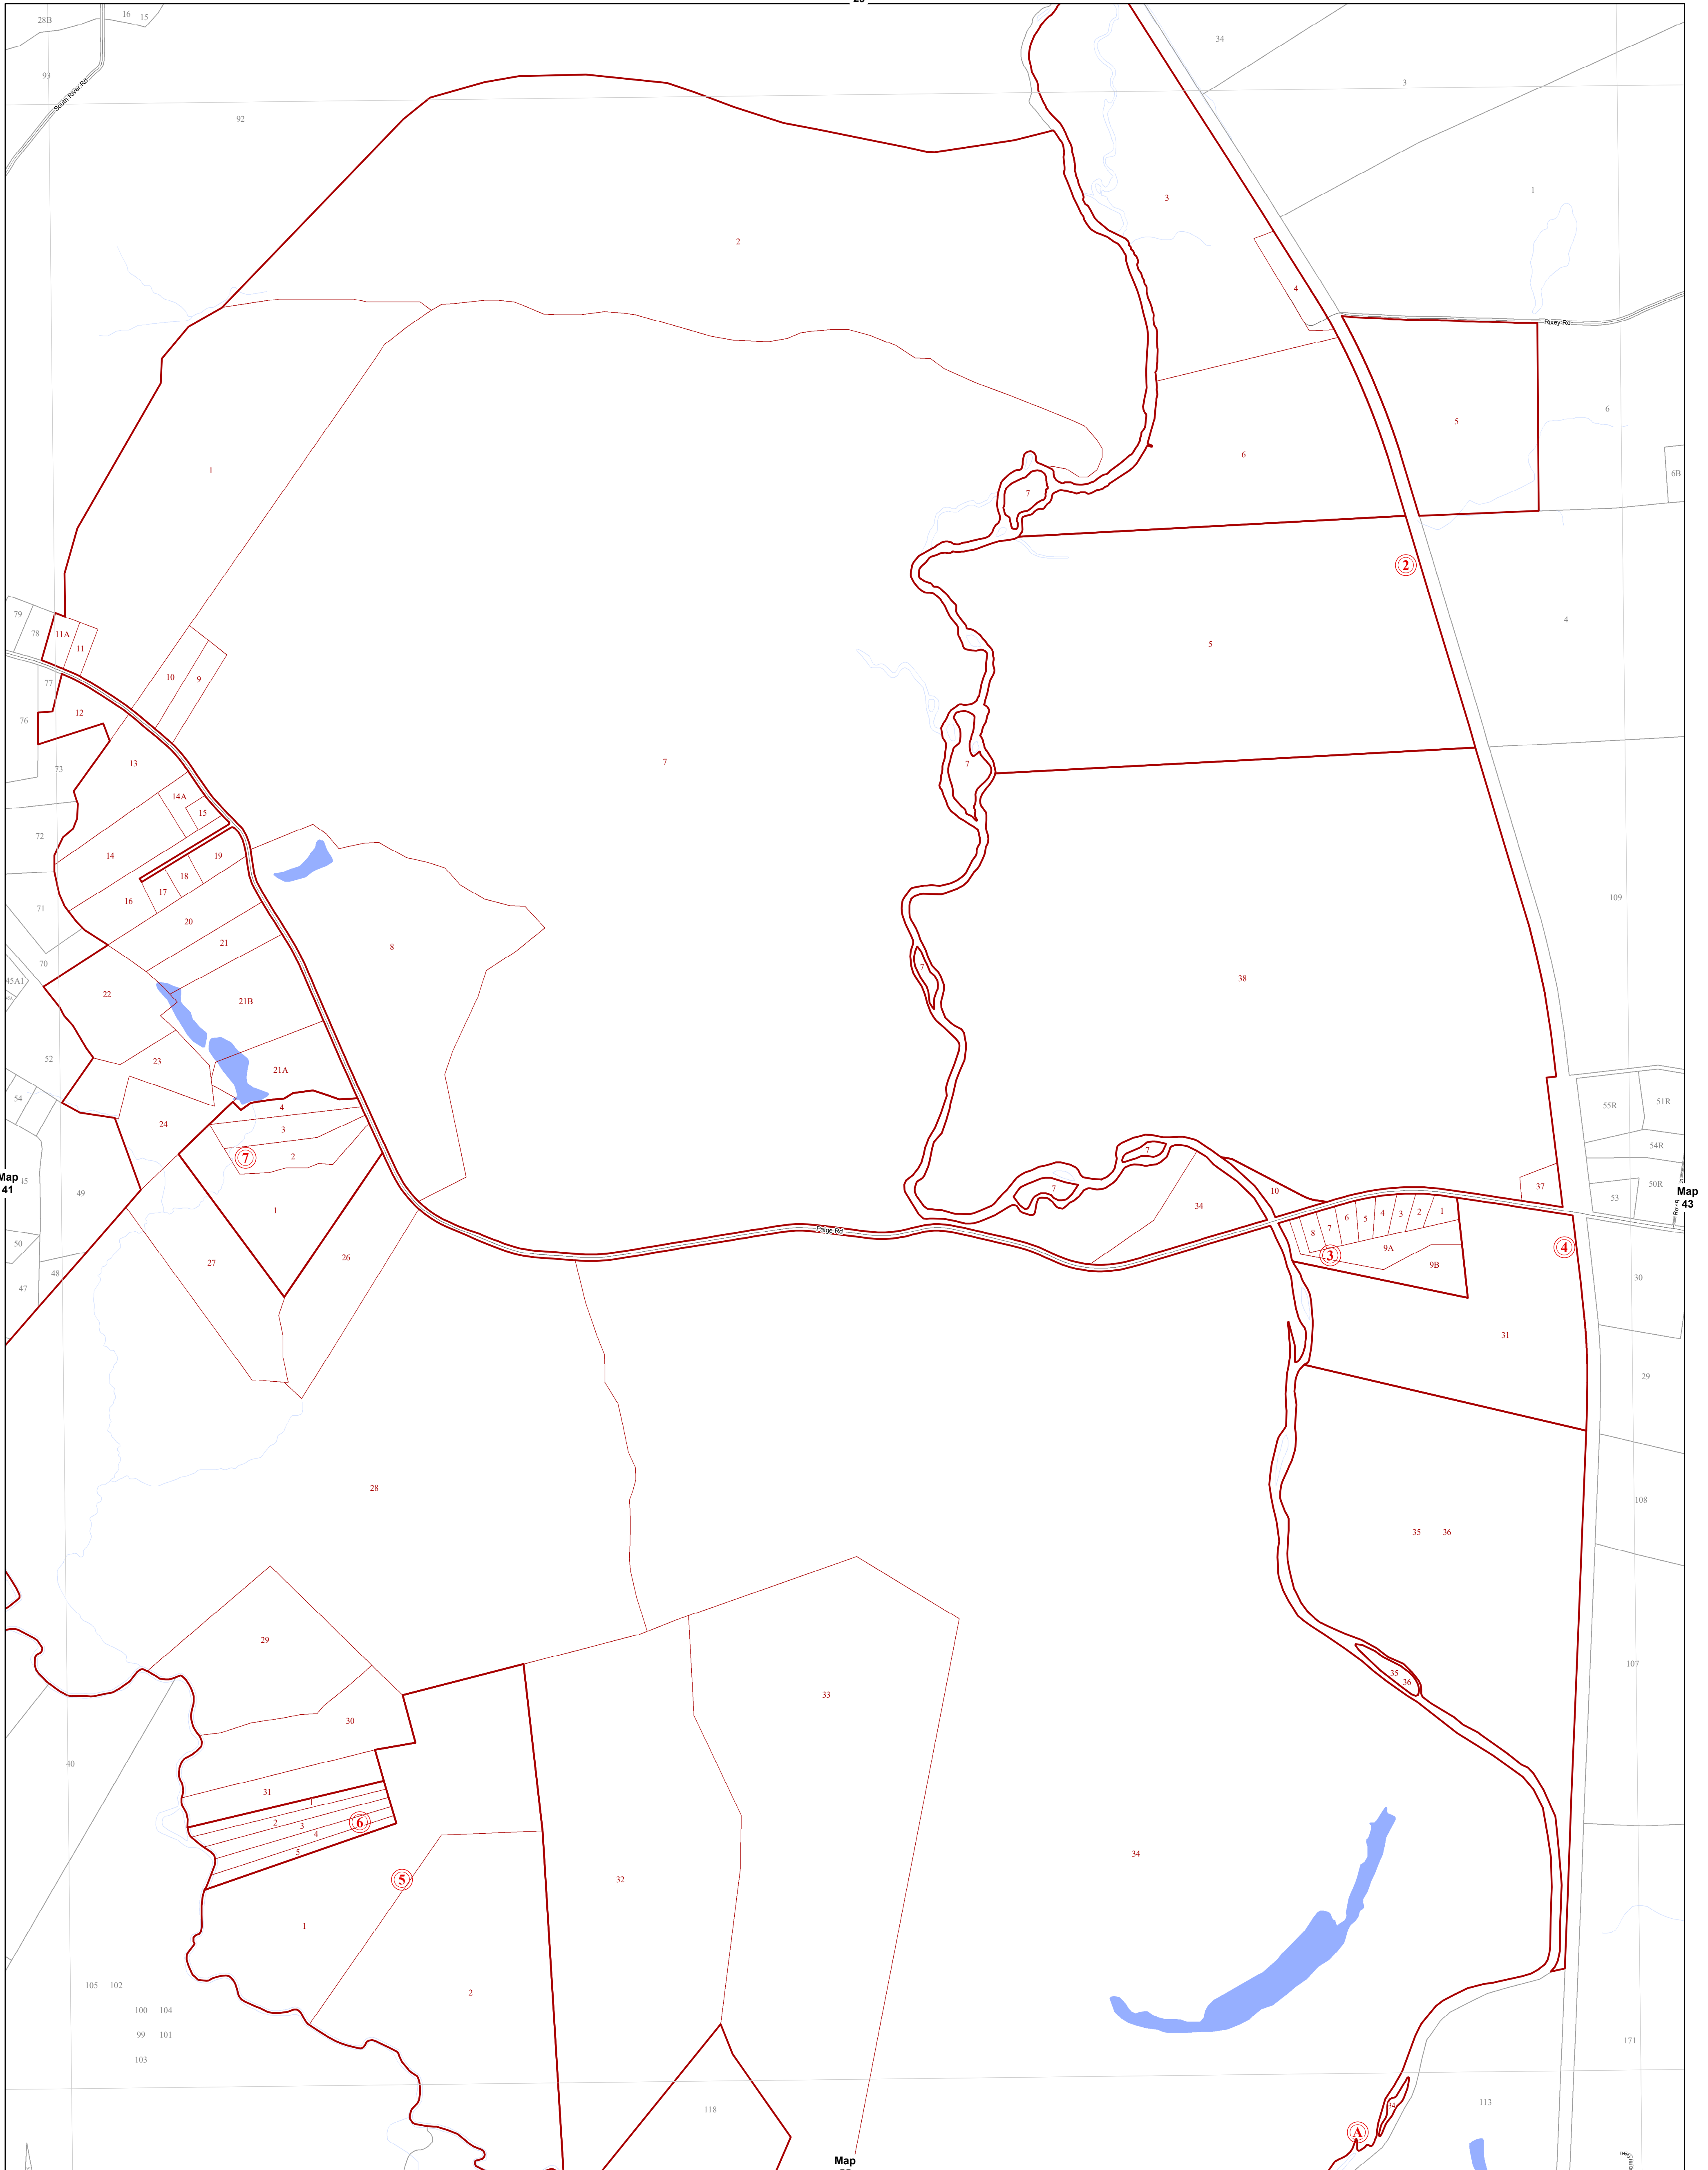

CAROLINE COUNTY

SECTION 42

Map information is believed to be accurate, but accuracy is not guaranteed. Any errors or omissions should be reported to Caroline County. In no event will the County be liable for any damages or other pecuniary loss that may arise from the use of this data.

0 300 600 1,200 1,800 Feet

Printed 2/7/2018

LEGEND

- County Boundary
- 42 Lots
- INSERT 5A Inserts
- Streams
- Fire Stations
- Roads
- Sections / Blocks
- 21-A-32 Adjacent Maps Lots
- Water Bodies
- Schools

INDEX MAP