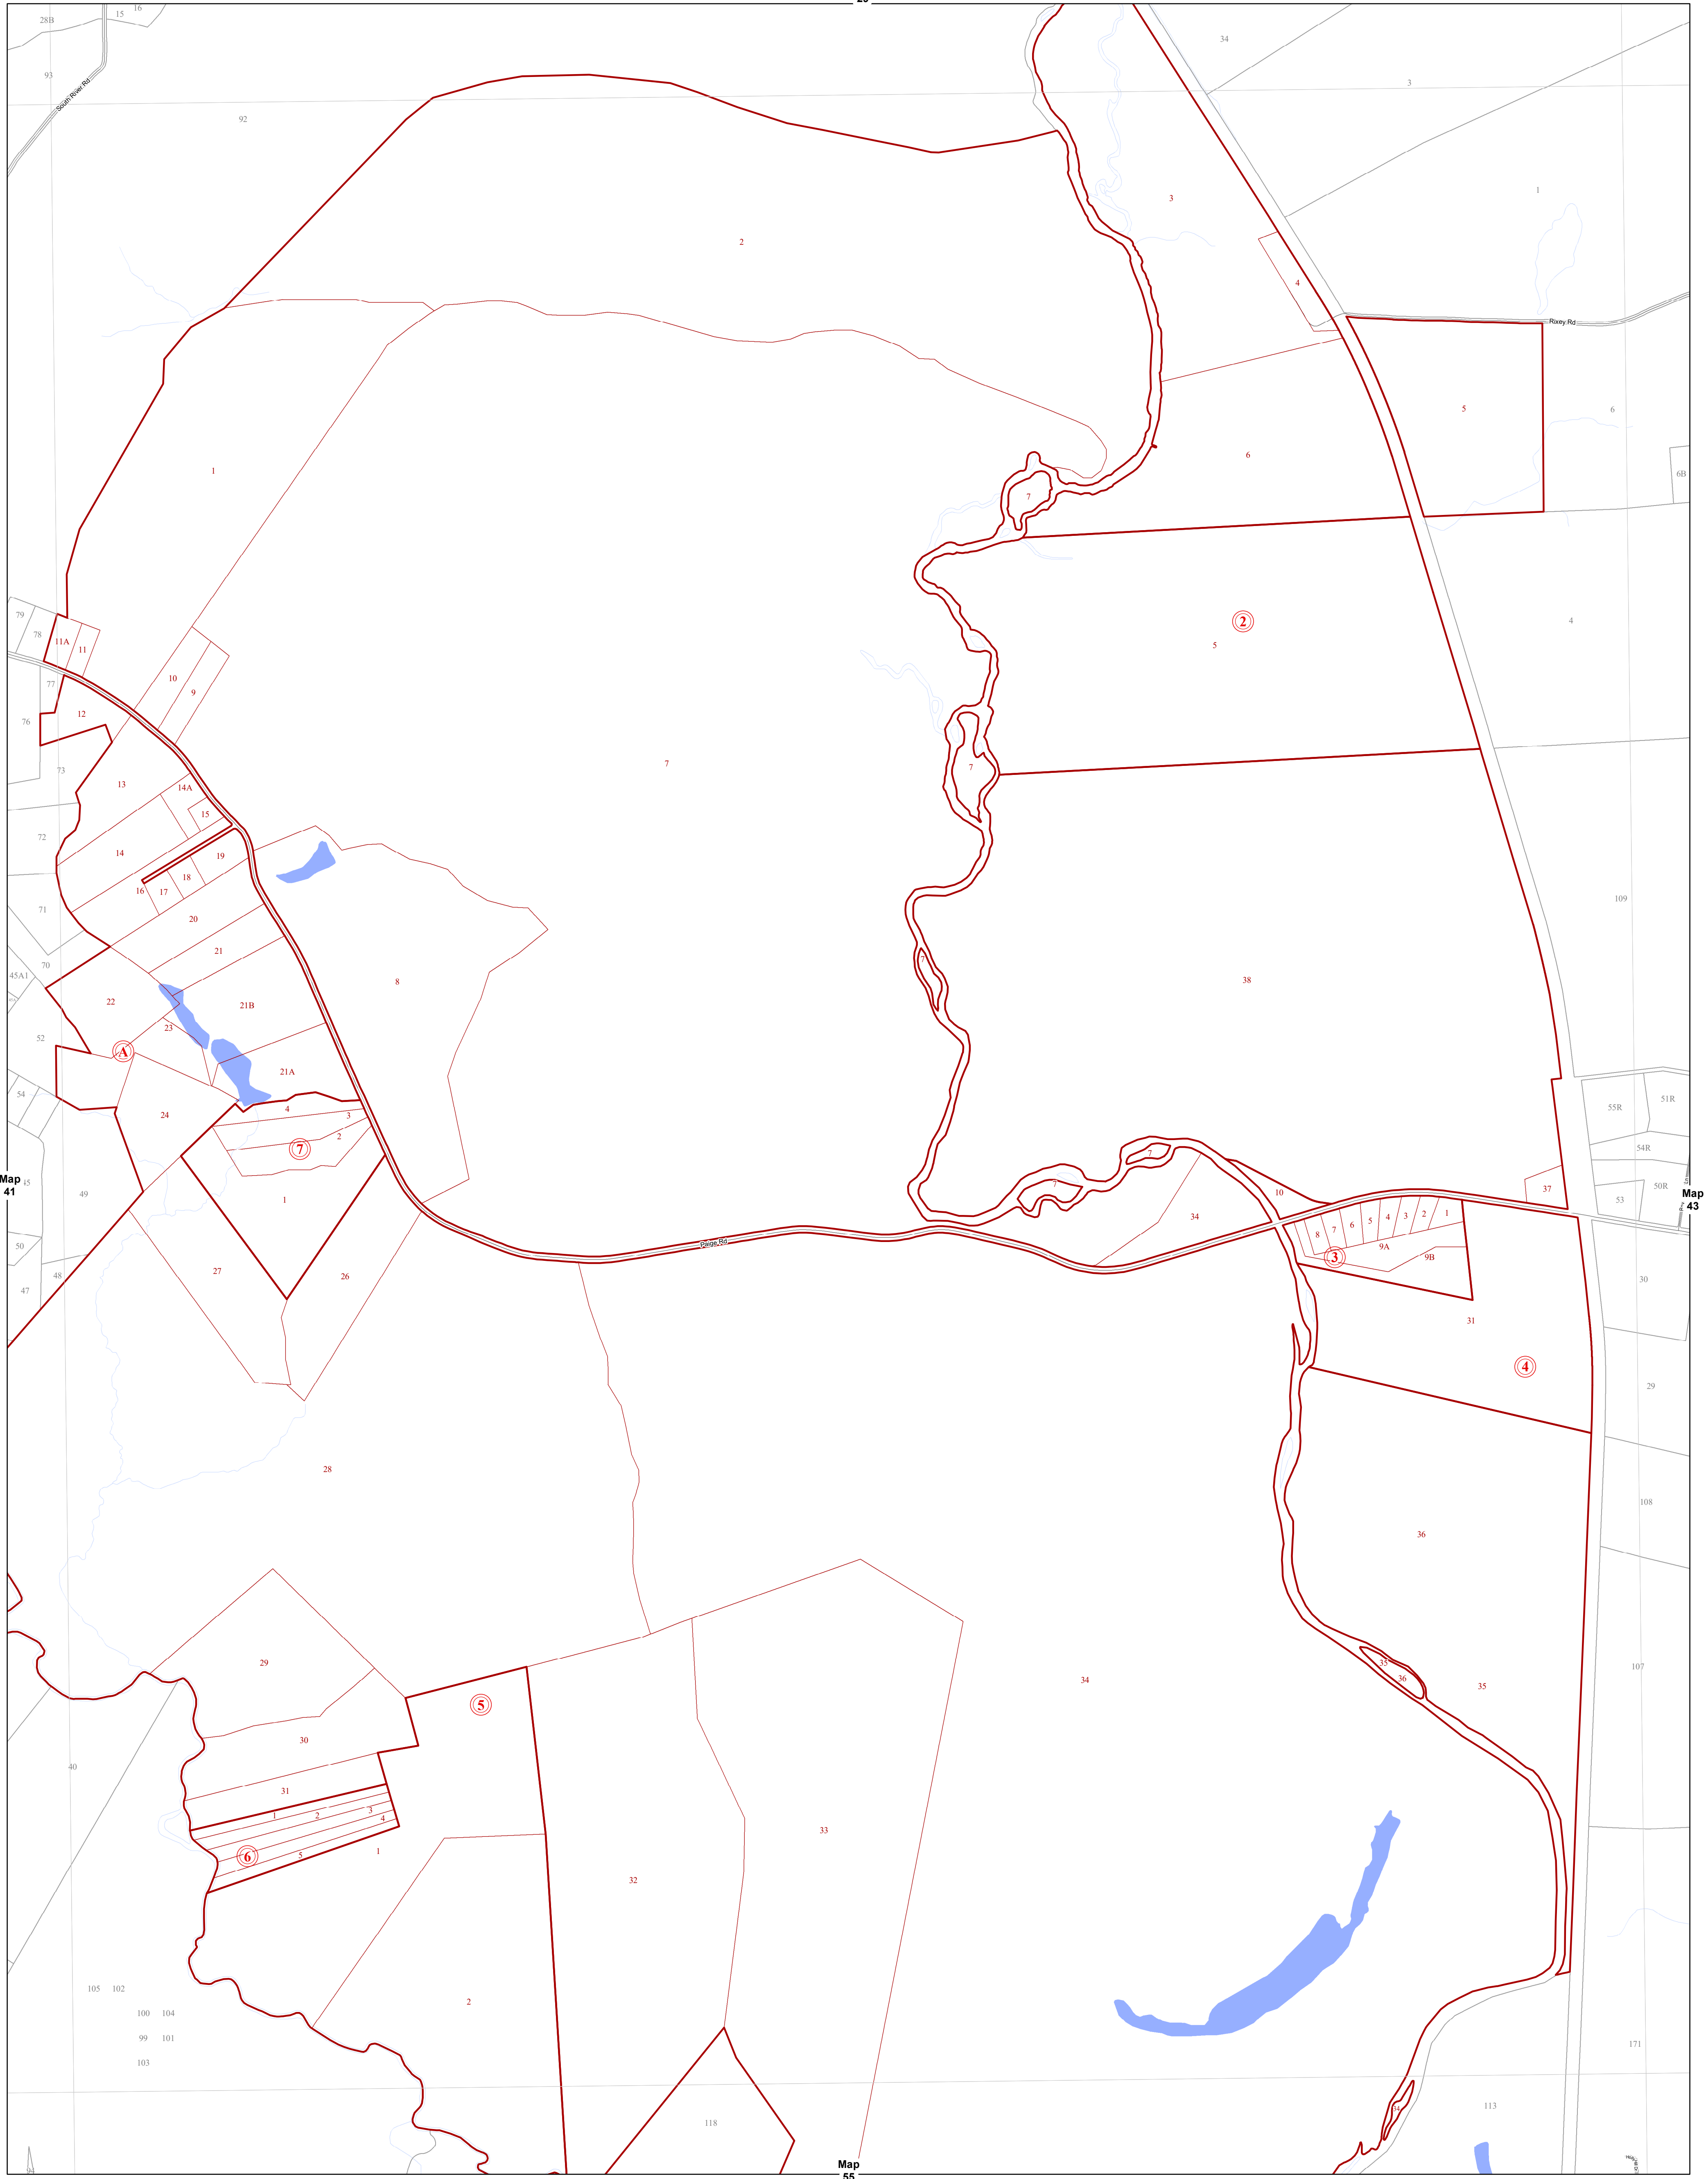

CAROLINE COUNTY

SECTION 42

Map information is believed to be accurate, but accuracy is not guaranteed. Any errors or omissions should be reported to Caroline County. In no event will the County be liable for any damages or other pecuniary loss that may arise from the use of this data.

0 300 600 1,200 1,800 Feet

Printed 11/7/2016

LEGEND

- County Boundary
- 42 Lots
- INSERT 5A Inserts
- Streams
- Fire Stations
- Roads
- Sections / Blocks
- 21-A-32 Adjacent Maps Lots
- Water Bodies
- Schools

INDEX MAP