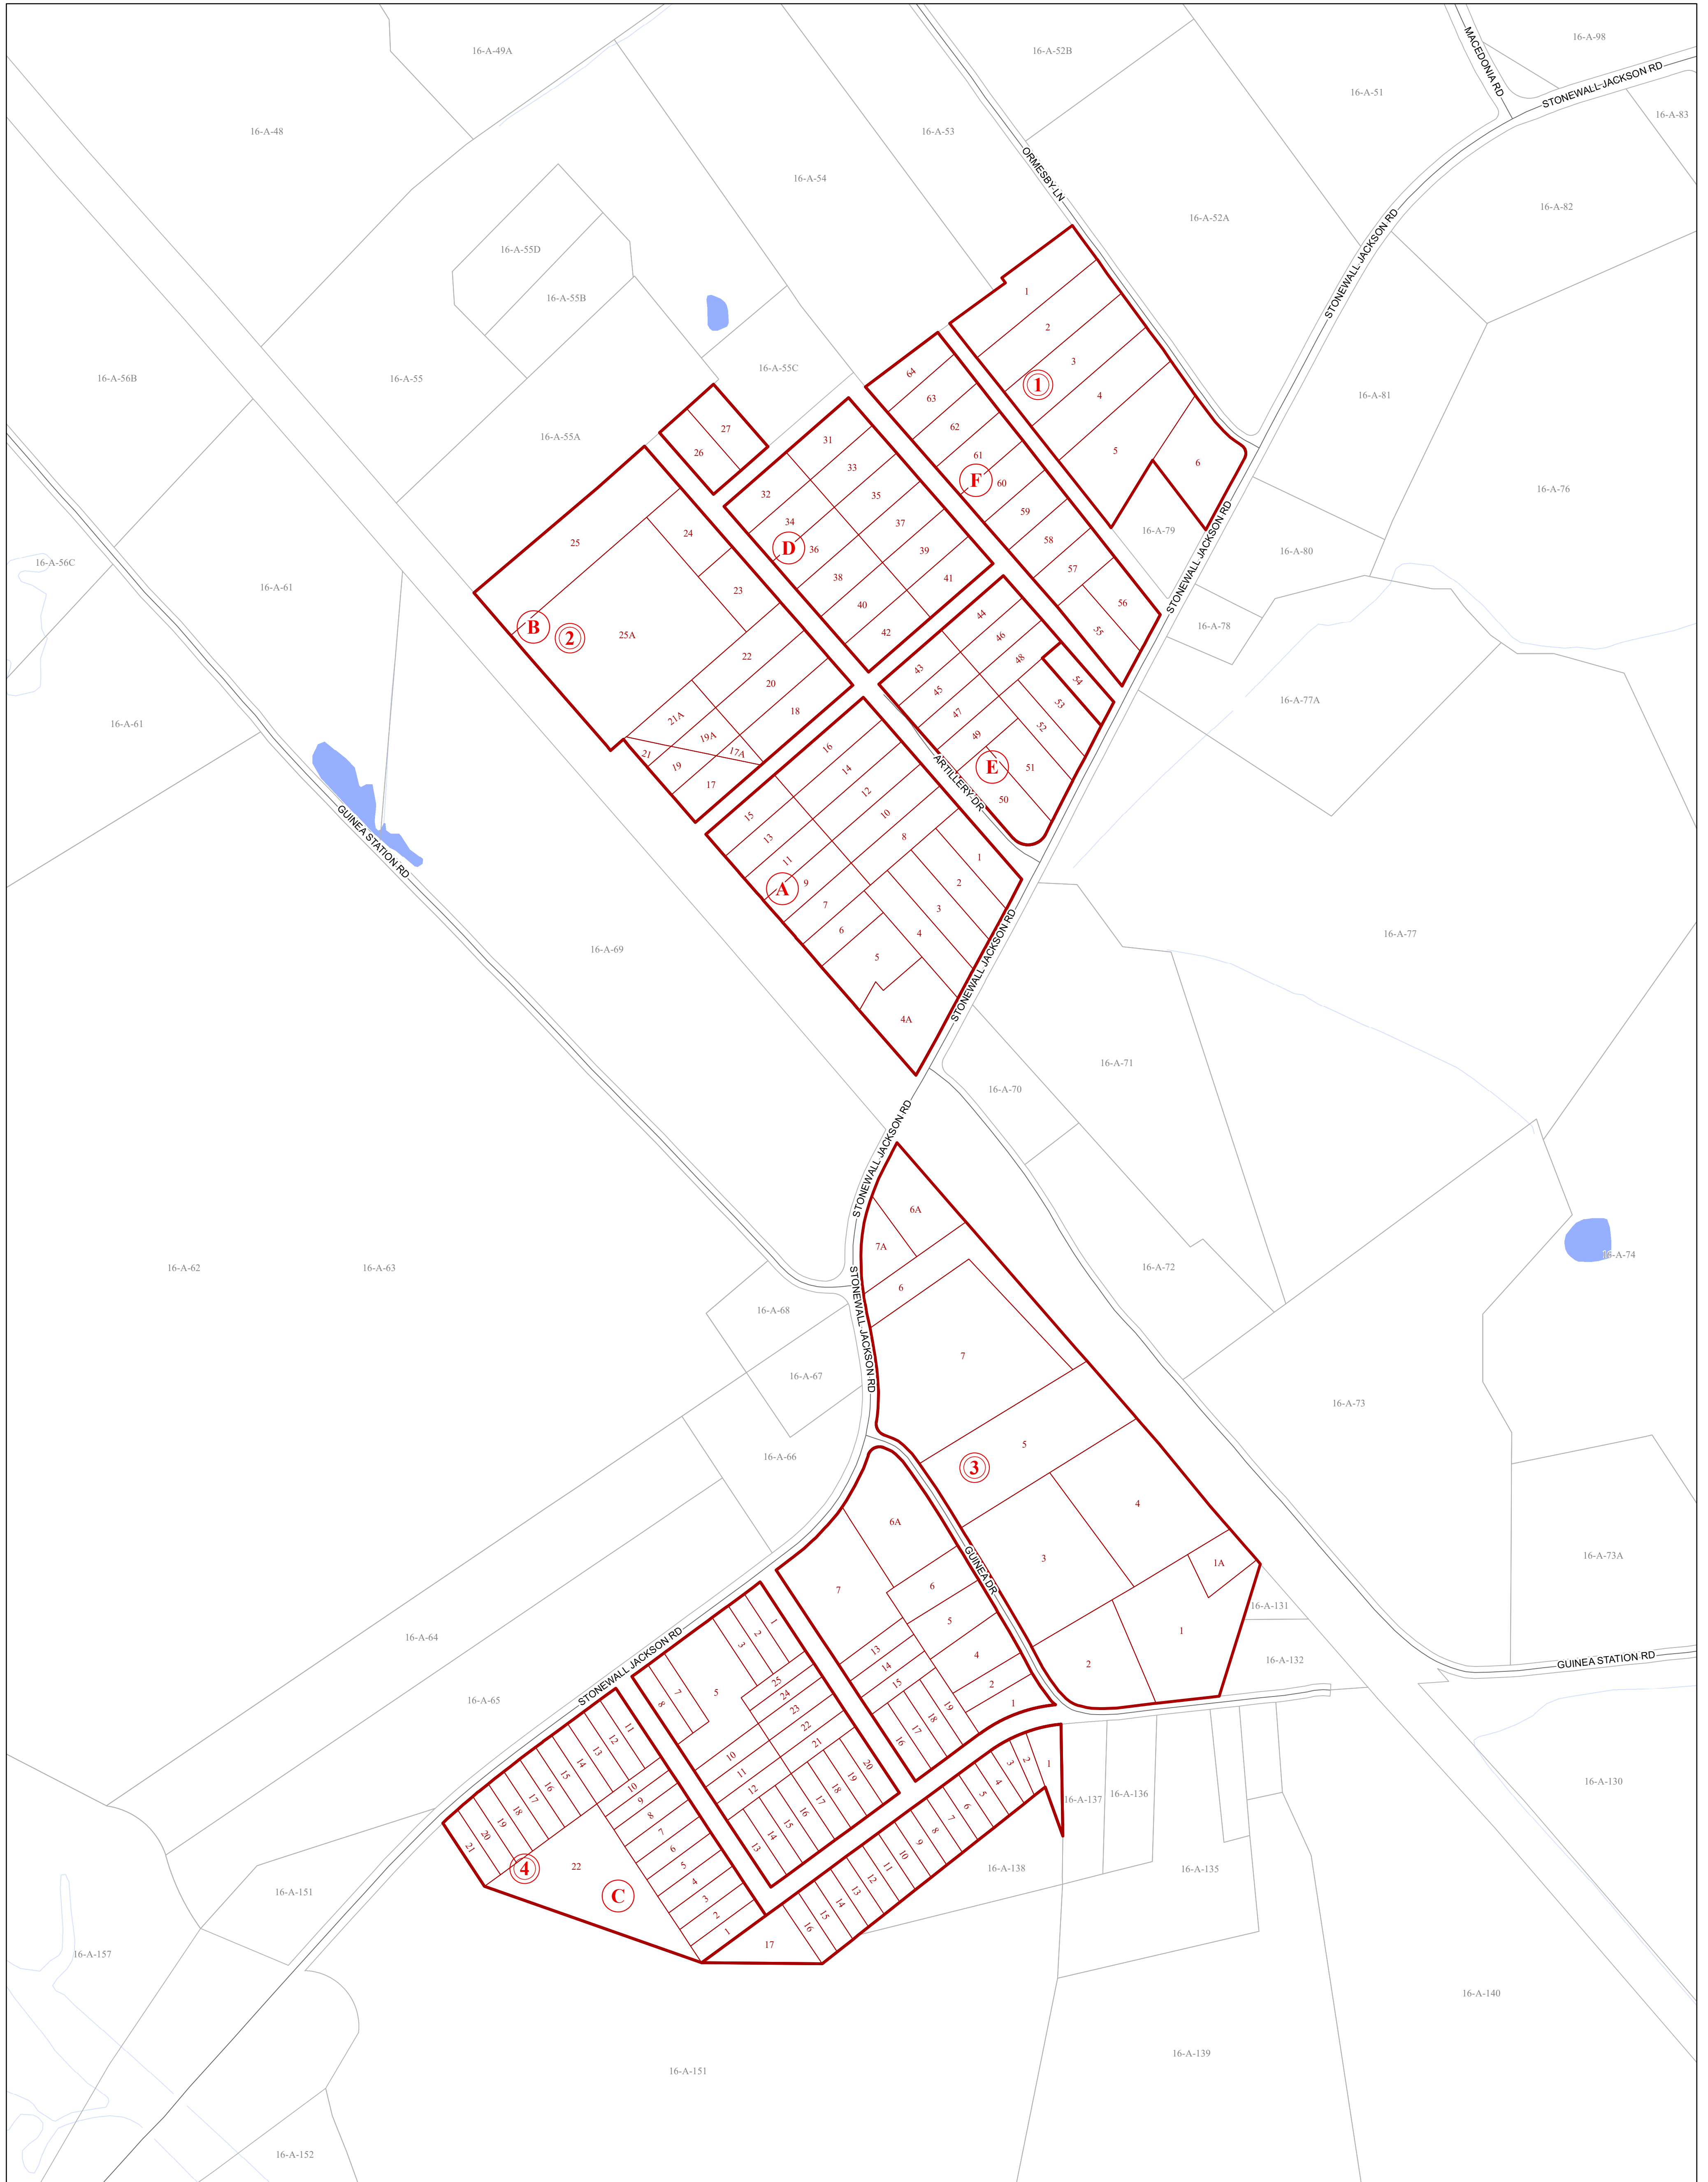

CAROLINE COUNTY

Map information is believed to be accurate, but accuracy is not guaranteed. Any errors or omissions should be reported to Caroline County. In no event will the County be liable for any damages or other pecuniary loss that may arise from the use of this data.

INSERT 16B

Last Updated 11/7/2016

LEGEND

- County Boundary
- 42 Lots
- INSERT 5A Inserts
- Streams
- Fire Stations
- Roads
- Sections / Blocks
- 21-A-32 Adjacent Maps Lots
- Water Bodies
- Schools

INDEX MAP