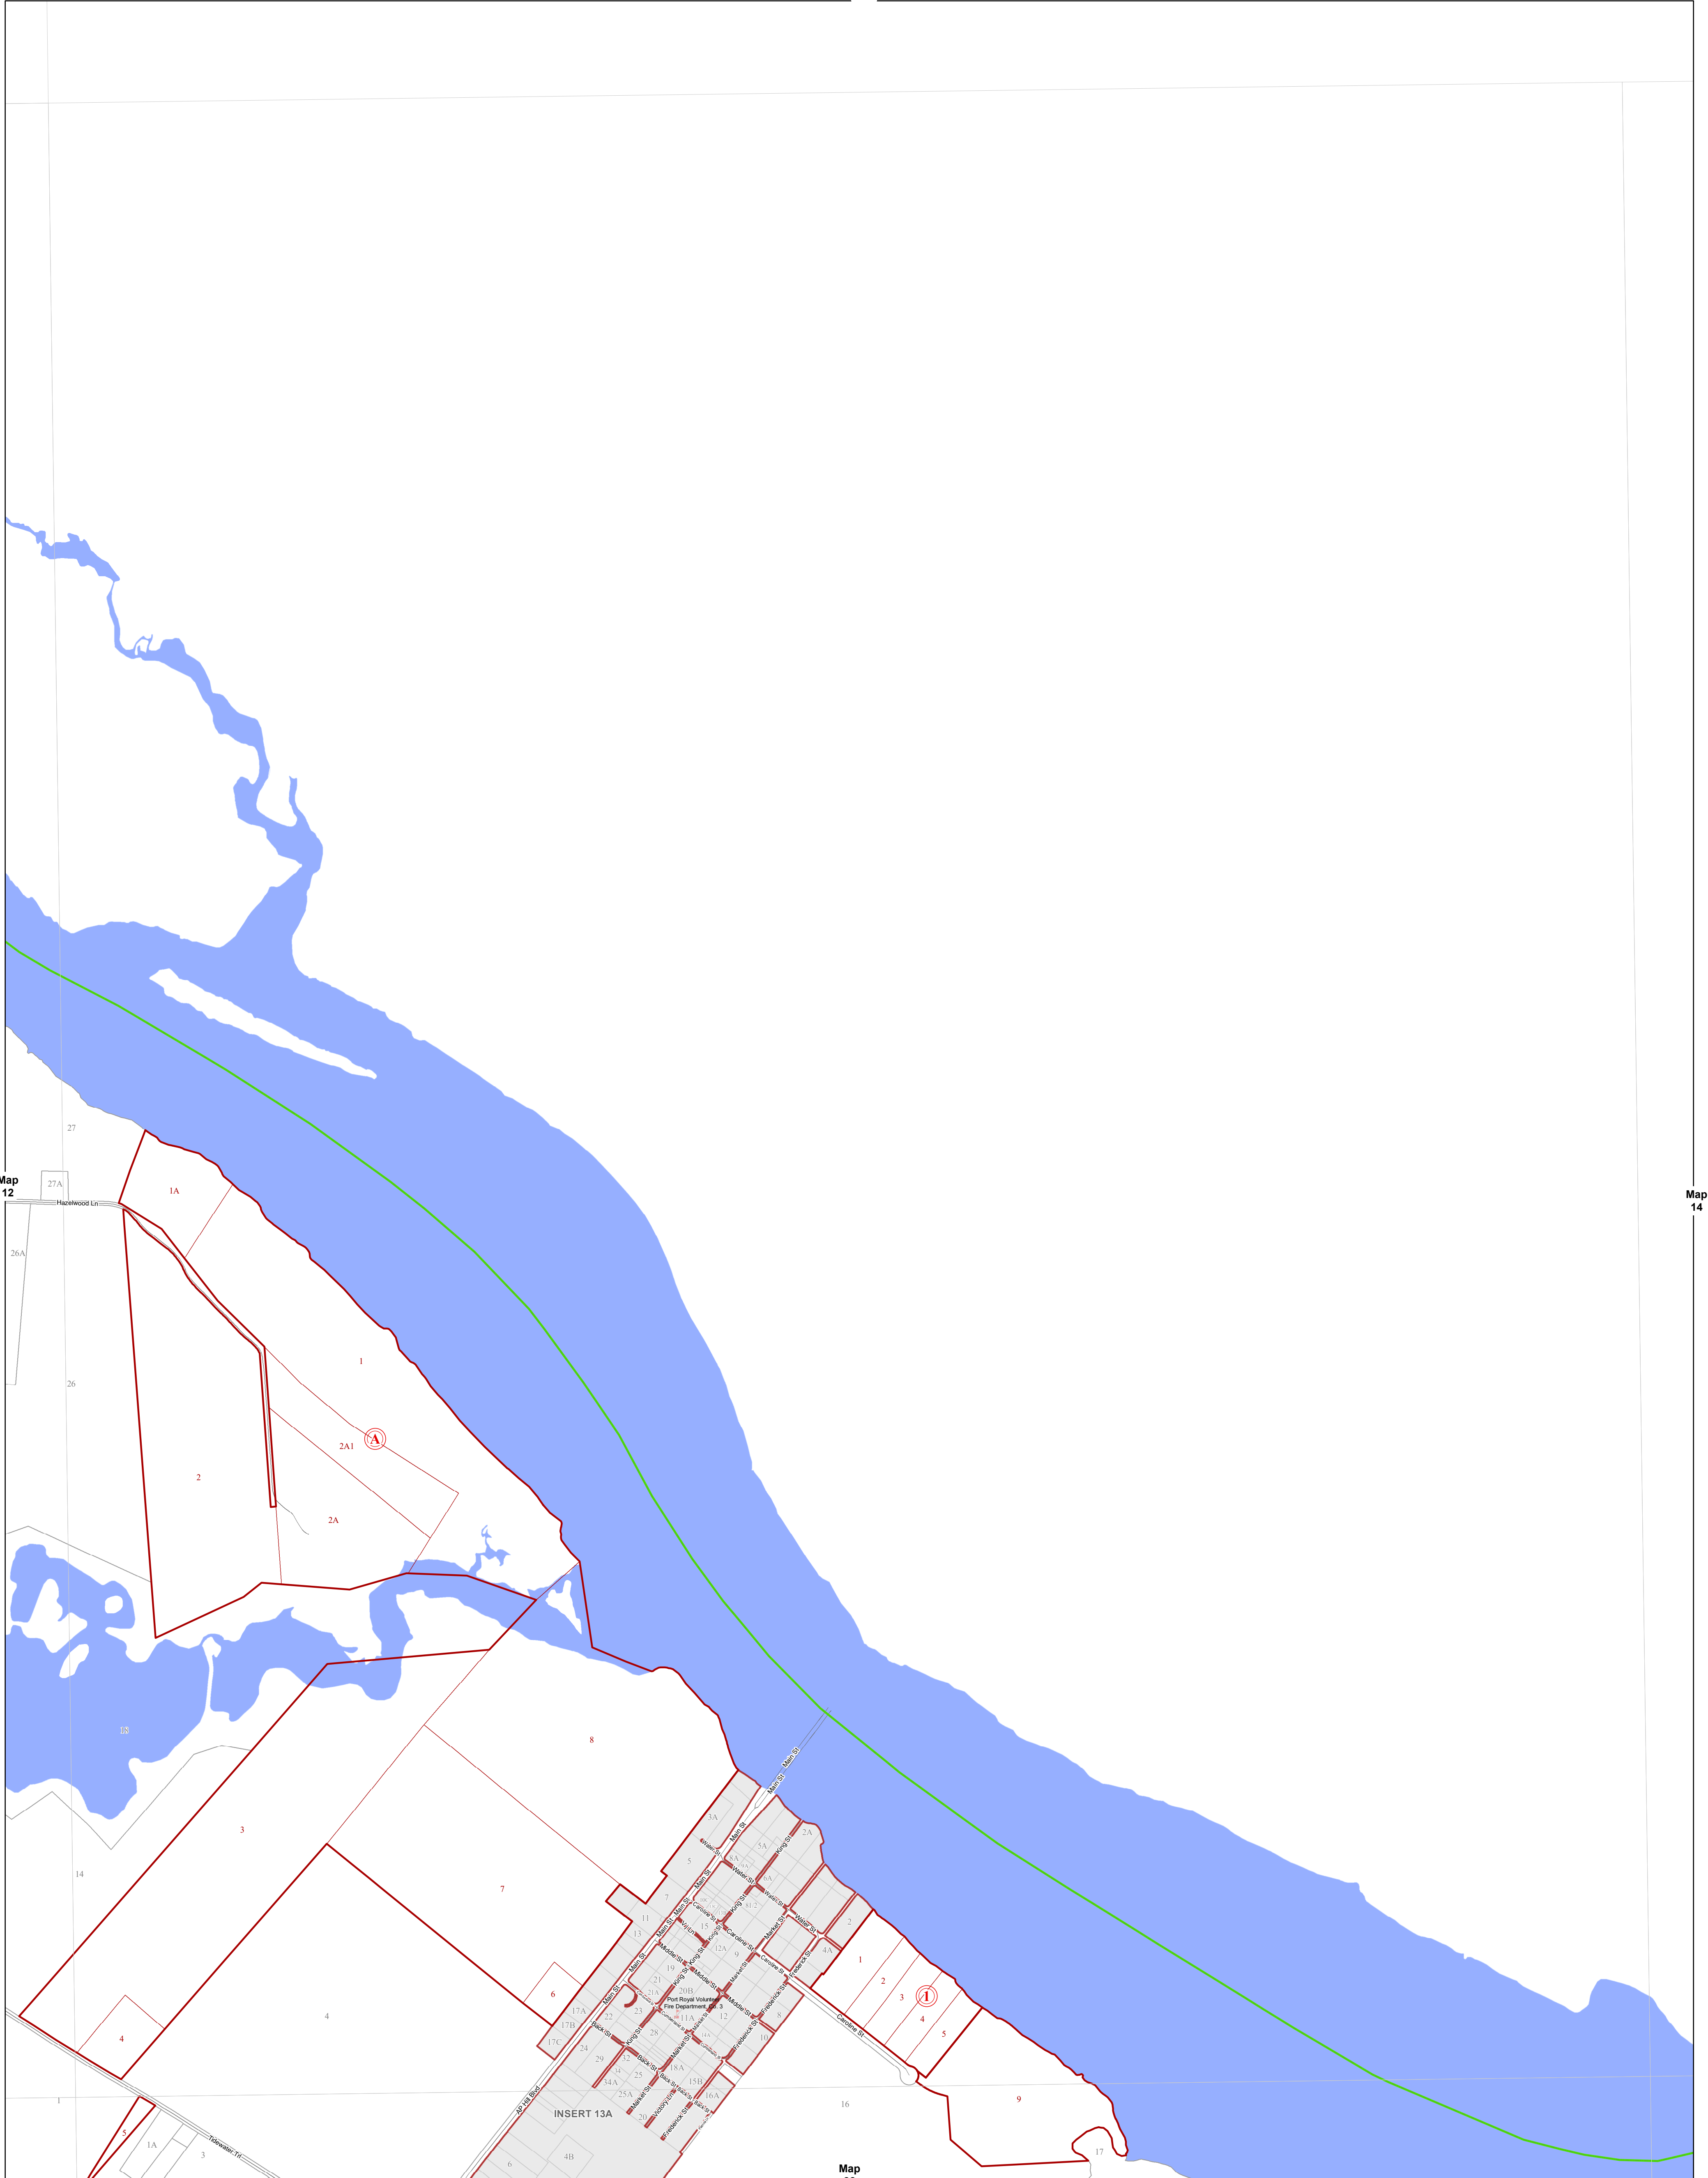

# CAROLINE COUNTY

## SECTION 13

Map information is believed to be accurate, but accuracy is not guaranteed. Any errors or omissions should be reported to Caroline County. In no event will the County be liable for any damages or other pecuniary loss that may arise from the use of this data.

0 300 600 1,200 1,800 Feet

Printed 8/8/2017

Map  
N/A

### LEGEND

-  County Boundary
-  42 Lots
-  INSERT 5A Inserts
-  Streams
-  Fire Stations
-  Roads
-  Sections / Blocks
-  21-A-32 Adjacent Maps Lots
-  Water Bodies
-  Schools