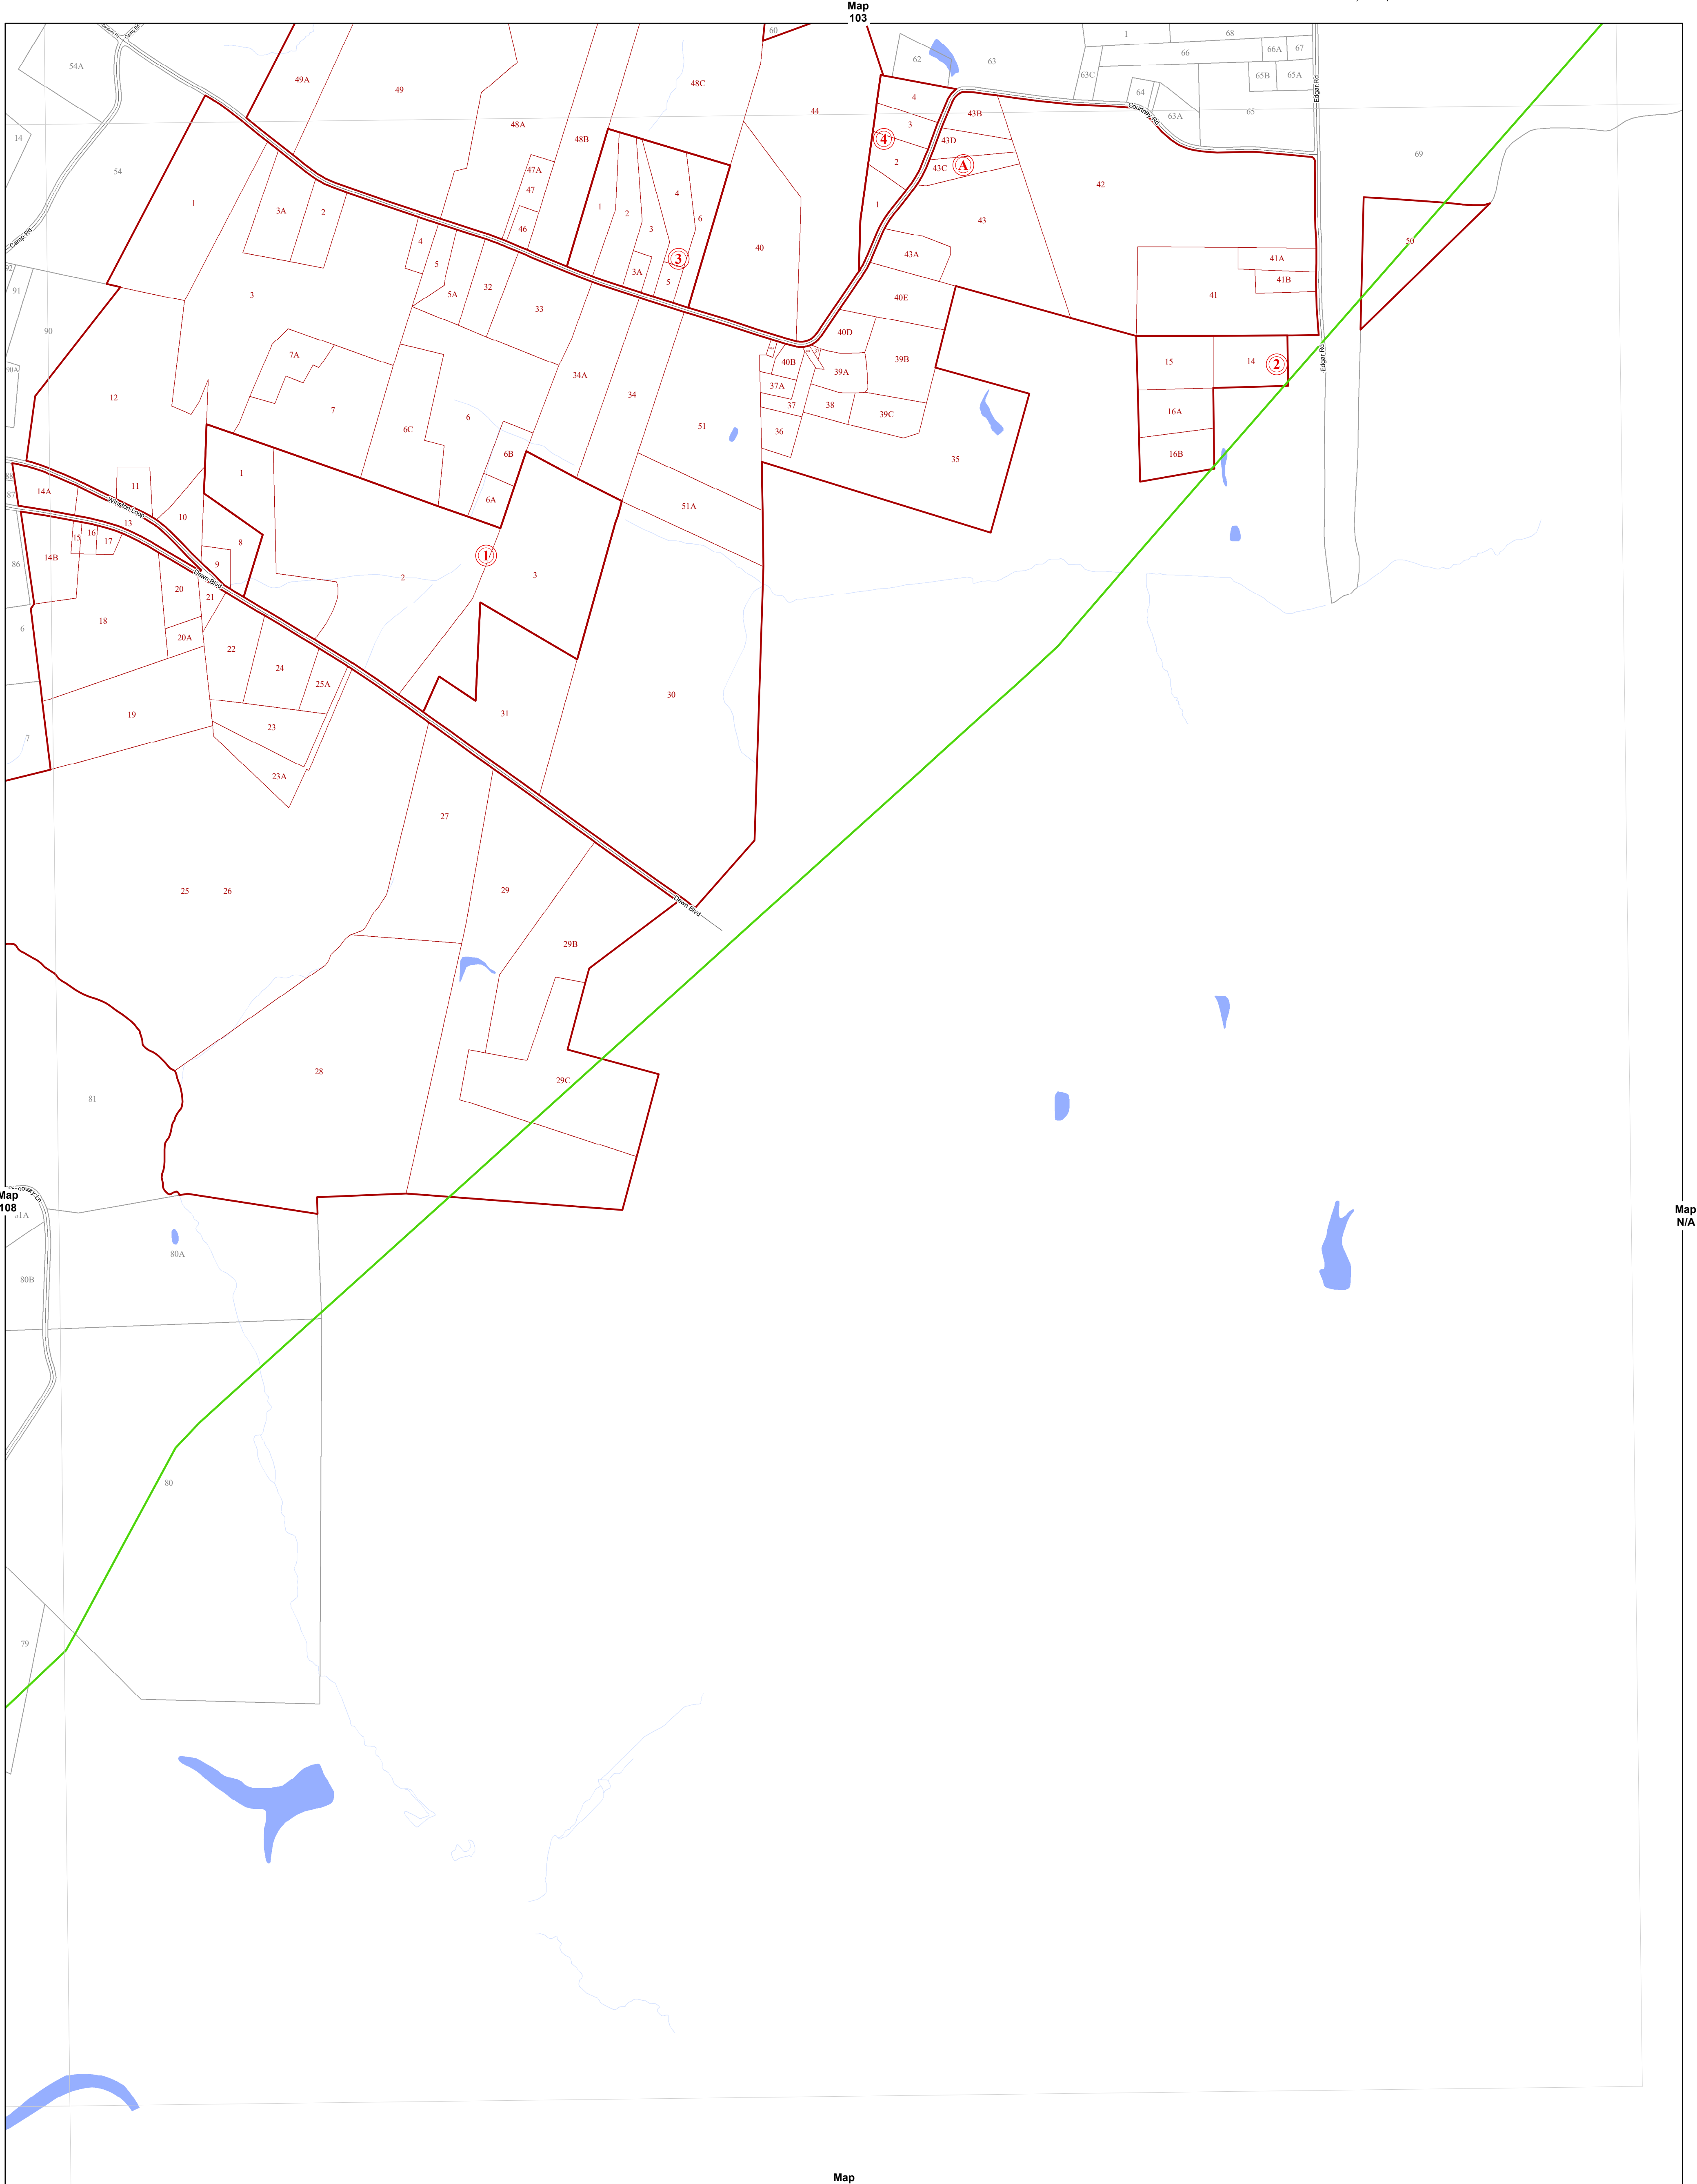

CAROLINE COUNTY

SECTION 109

Map information is believed to be accurate, but accuracy is not guaranteed. Any errors or omissions should be reported to Caroline County. In no event will the County be liable for any damages or other pecuniary loss that may arise from the use of this data.

0 300 600 1,200 1,800 Feet

Printed 8/8/2017

LEGEND

- County Boundary
- 42 Lots
- INSERT 5A Inserts
- Streams
- Fire Stations
- Roads
- Sections / Blocks
- 21-A-32 Adjacent Maps Lots
- Water Bodies
- Schools

INDEX MAP